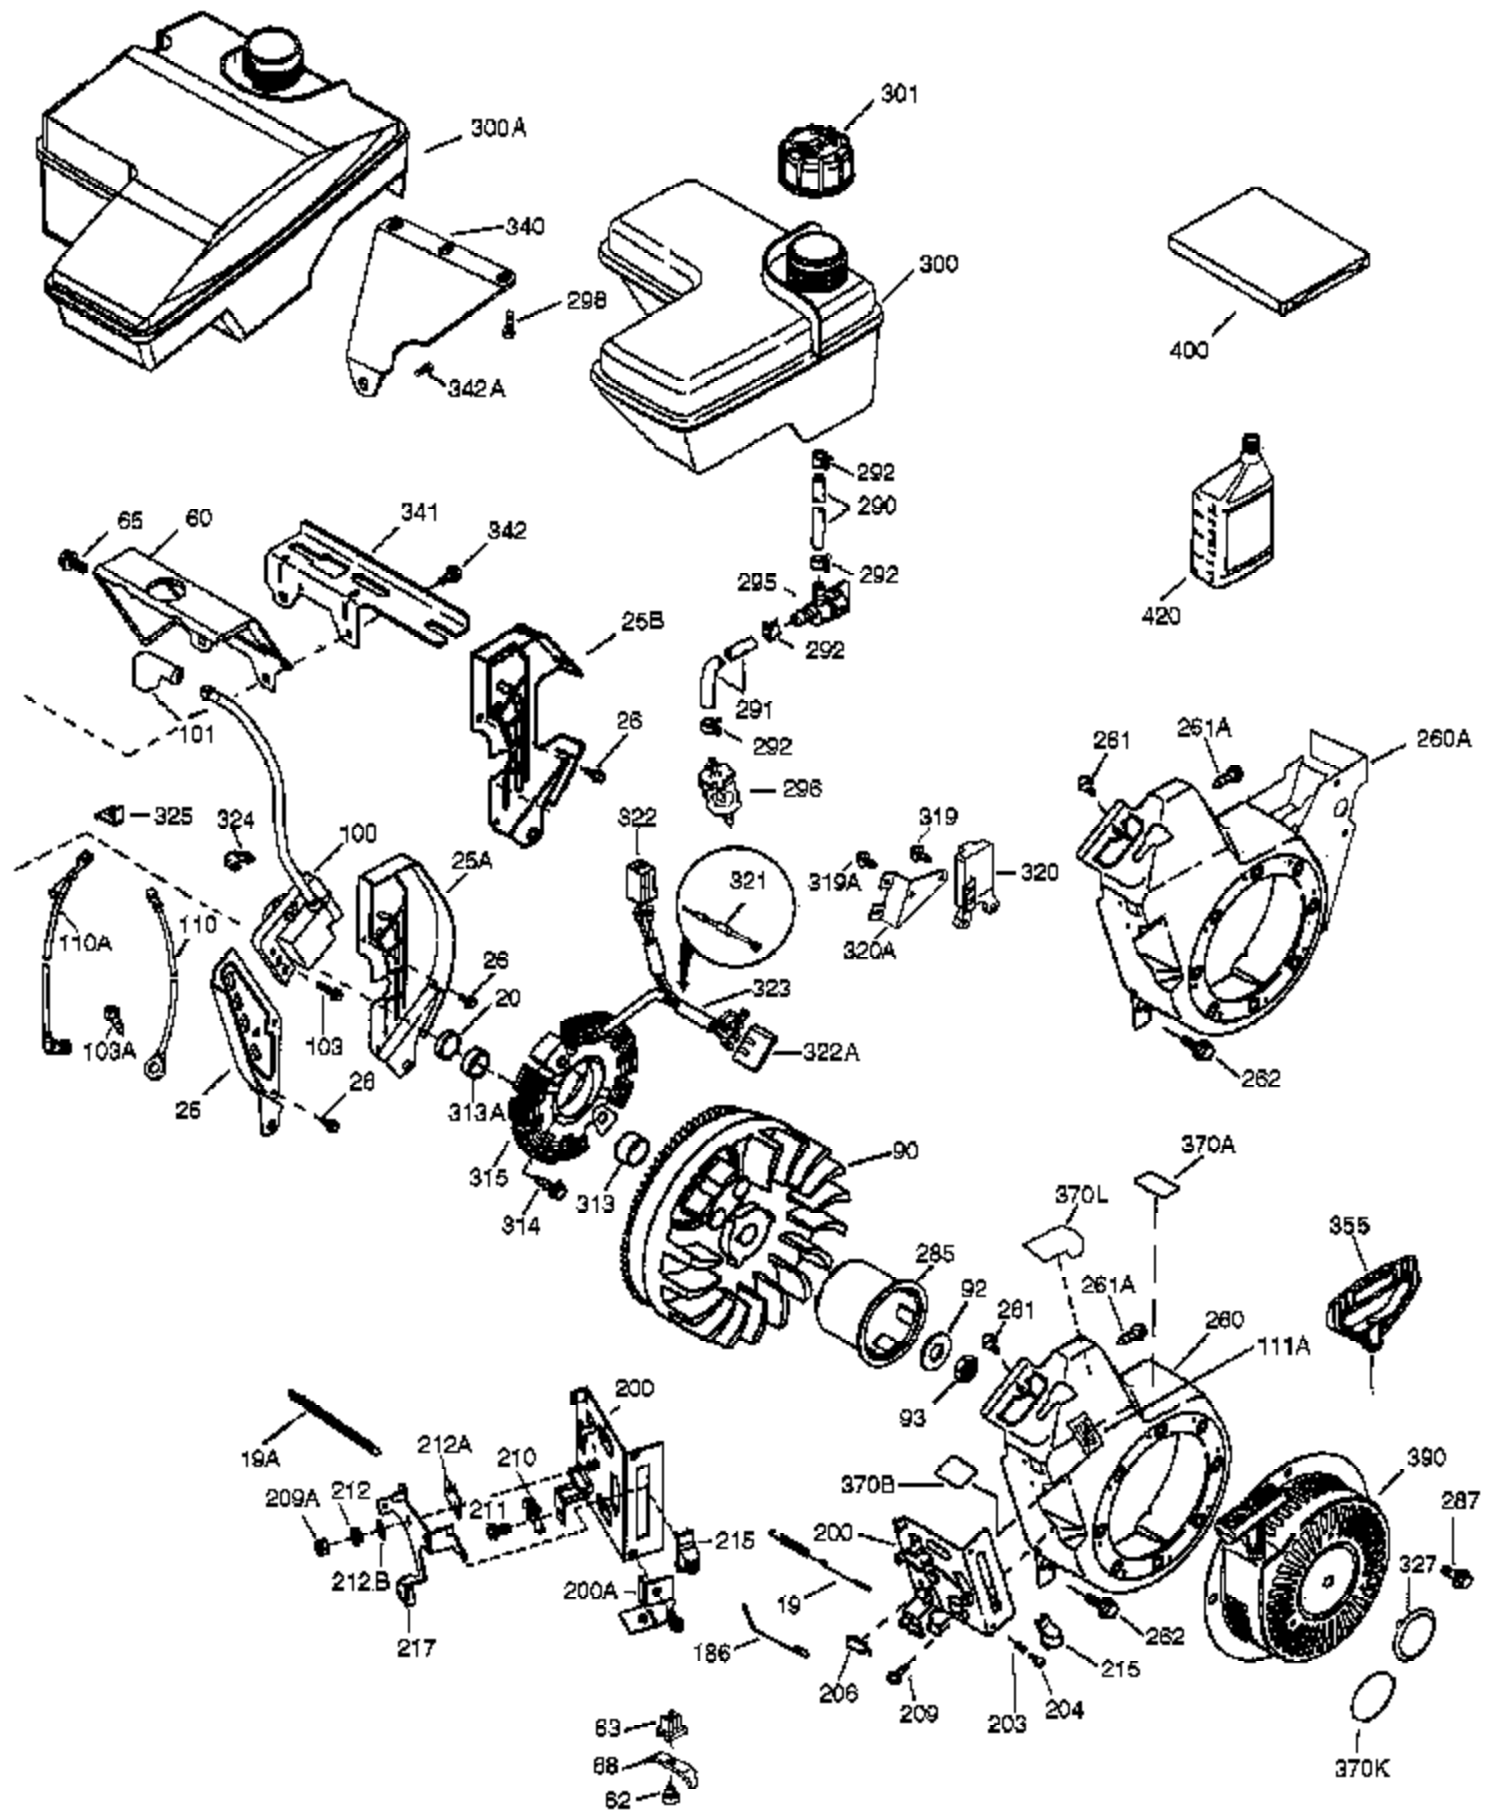

Ref #	Part Number	Qty	Description
19A	36741	1	Extension Spring
19	37111	1	Extension Spring
20	32600	1	Oil Seal
25A	36622	1	Air Baffle (Right)
25	36621	1	Air Baffle (Left)
26	30200	2	Screw, 10-24 x 9/16"
60	36623A	1	Blower Housing Extension
62	650760	1	Screw, 8-32 x 3/8"
63	28545	1	Grommet
65	30200	1	Screw, 10-24 x 9/16"
83	36057	1	Governor Spool
90	611205	1	Flywheel
92	650815	1	Belleville Washer
93	650816	1	Flywheel Nut
100	34443B	1	Solid State Ignition
101	610118	1	Spark Plug Cover
103A	650767	1	Screw, 8-32 x 27/64"
103	651007	2	Screw, Torx T-15, 10-24 x 15/16"
110	36963	1	Ground Wire
110A	36964	1	Ground Wire
111A	611224	1	Rocker On/Off Switch
151A	40016A	1	Intake Valve Seal
186	36711	1	Governor Link
200A	37249	1	Control Bracket
200	36740A	1	Control Bracket (Incl. 19A, 210 & 211)
209	650821	1	Screw, 10-32 x 1/2"
210	27793	1	Conduit Clip
211	28942	1	Screw, 10-32 x 3/8"
260	36864	1	Blower Housing
261	651008	1	Screw, 1/4-20 x 31/64"
261A	650821	2	Screw, 10-32 x 1/2"
262	651008	2	Screw, 1/4-20 x 31/64"
285	35985B	1	Starter Cup
287	0	4	Rivet (Can be purchased locally)
290	30705	1	Fuel Line
292	26460	2	Fuel Line Clamp
300	36863	1	Fuel Tank (Incl. 290 & 301)
301	36754	1	Fuel Cap
313	34080	1	Spacer
325	37471	1	Fuel Line Bracket
325A	30200	1	Screw, 10-24 x 9/16"
341	36644	1	Fuel Tank Bracket
342	651010	2	Screw, 1/4-20 x 7/8"
370K	36695	1	Starter Decal
370A	36261	1	Lubrication Decal
390	590736	1	Rewind Starter (NOTE: This engine could have been built with 590748 starter.)
400	36716A	1	* Gasket Set (Incl. items marked PK in notes) Incl. (1) each of 26756, 27272A, 29673, 35626, 36581, 36624, 36715
420	730225A	1	SAE 30 4-Cycle Engine Oil (Quart)