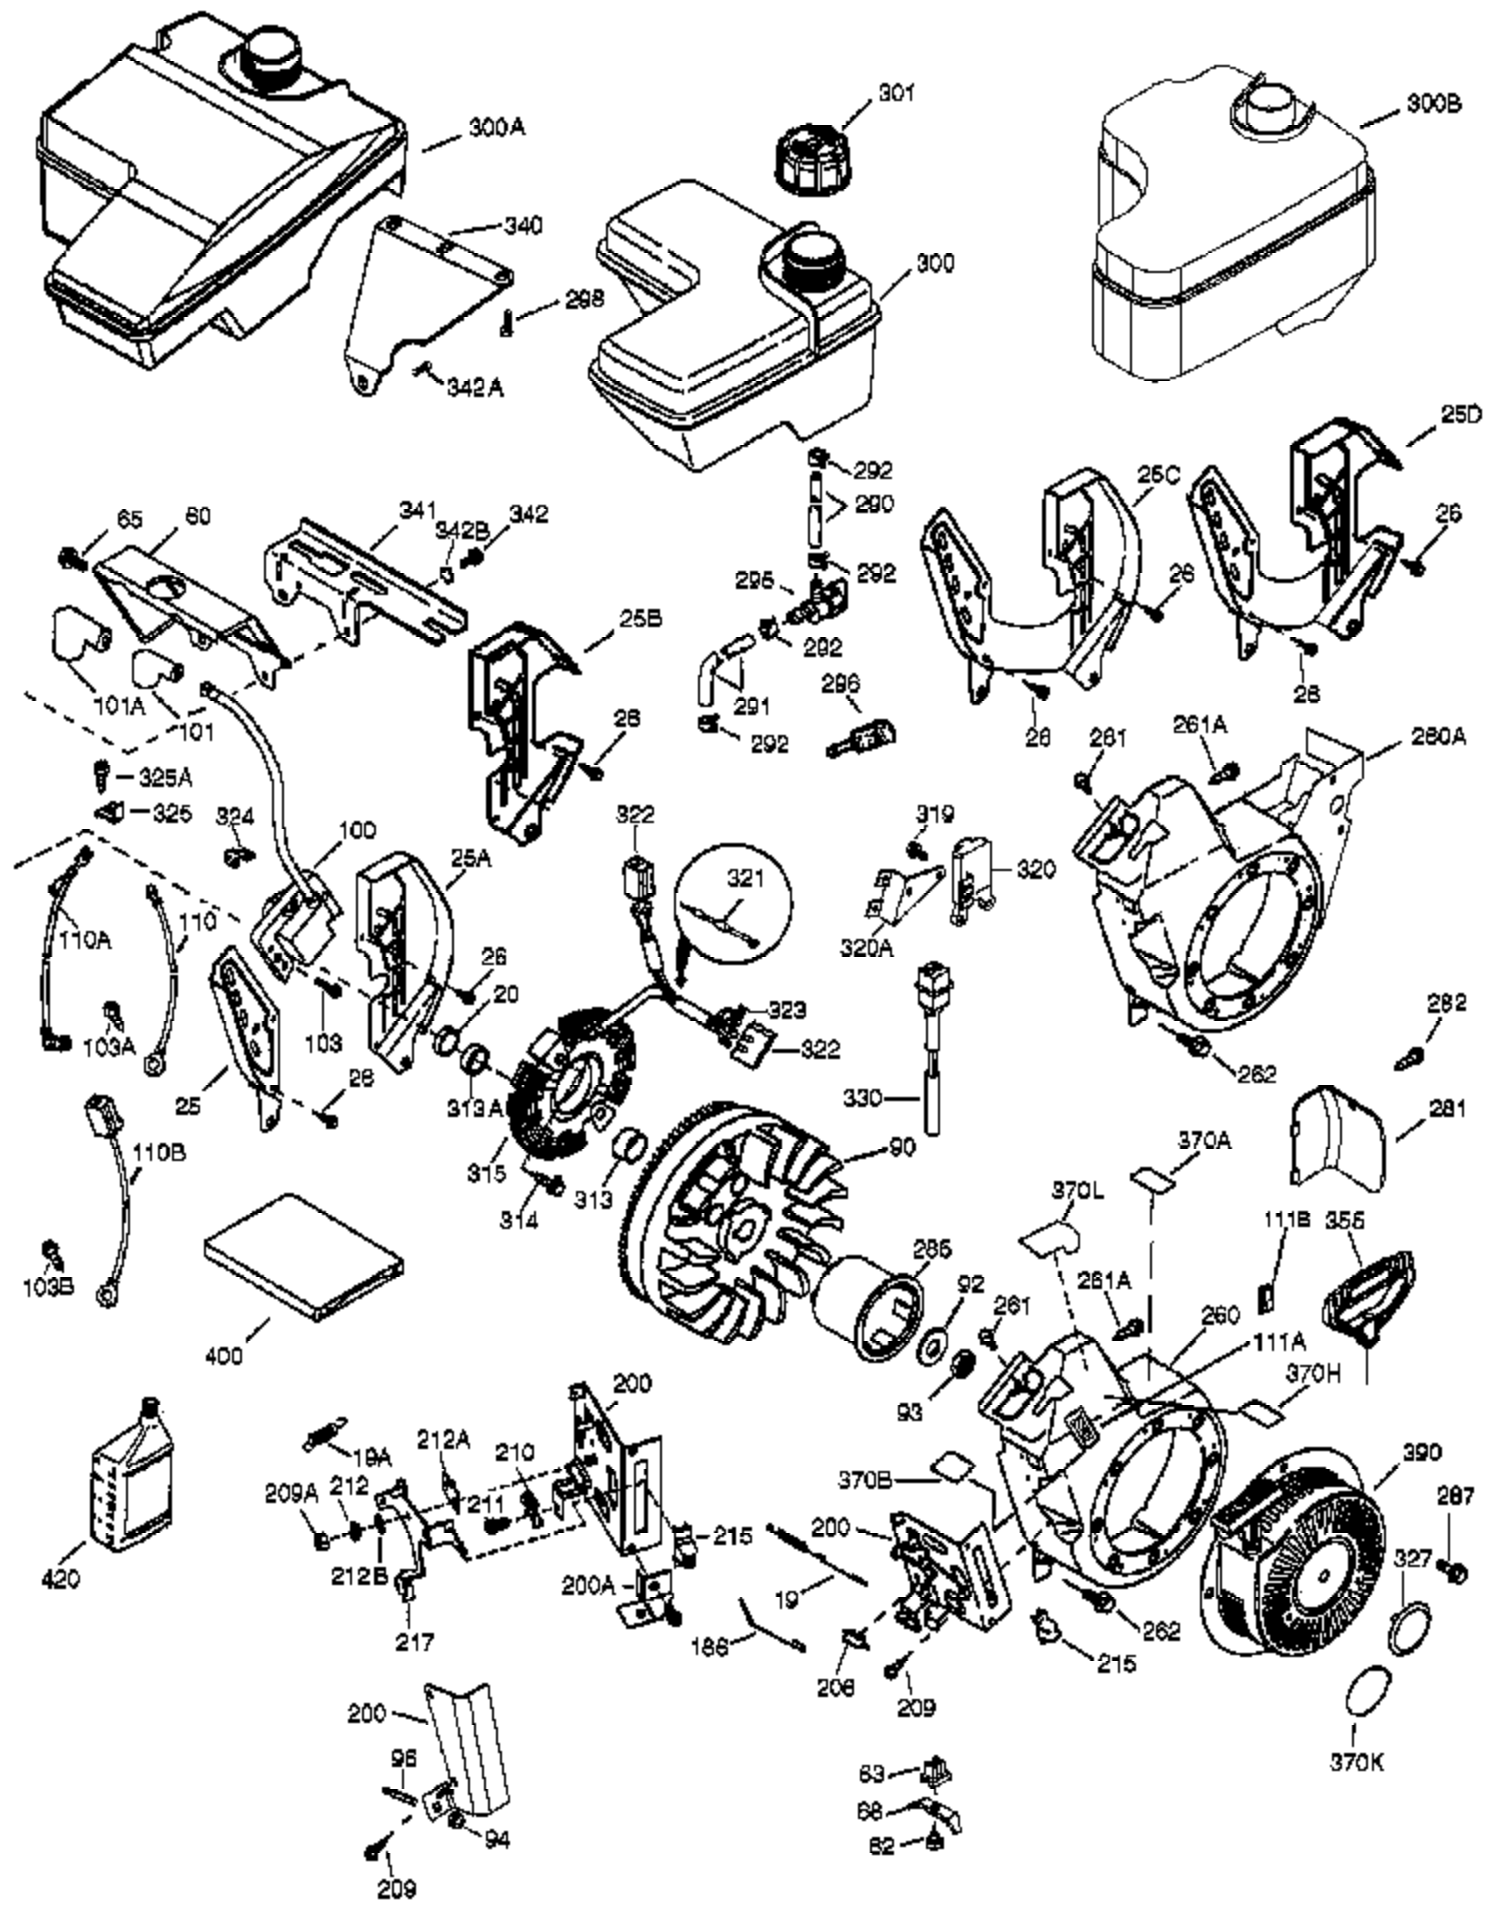

Ref #	Part Number	Qty	Description
19	37111	1	Extension Spring
19A	36741	1	Extension Spring
20	32600	1	Oil Seal
25A	36622	1	Air Baffle (Right)
25	36621	1	Air Baffle (Left)
26	30200	2	Screw, 10-24 x 9/16"
60	36623A	1	Blower Housing Extension
62	650760	1	Screw, 8-32 x 3/8"
63	28545	1	Grommet
65	30200	1	Screw, 10-24 x 9/16"
68	33356	1	Ground Terminal
90	611205	1	Flywheel
92	650815	1	Belleville Washer
93	650816	1	Flywheel Nut
100	34443B	1	Solid State Ignition
101	610118	1	Spark Plug Cover
103A	650767	1	Screw, 8-32 x 27/64"
103	651007	2	Screw, Torx T-15, 10-24 x 15/16"
110	36963	1	Ground Wire
110A	36964	1	Ground Wire
111B	611224	1	Rocker Switch
186	36711	1	Governor Link
200	36740A	1	Control Bracket (Incl. 19A, 210 & 211)
209	650821	1	Screw, 10-32 x 1/2"
210	27793	1	Conduit Clip
211	28942	1	Screw, 10-32 x 3/8"
260	36864	1	Blower Housing
261A	650821	2	Screw, 10-32 x 1/2"
261	651008	1	Screw, 1/4-20 x 31/64"
262	651008	2	Screw, 1/4-20 x 31/64"
285	35985B	1	Starter Cup
287	0	4	Rivet (Can be purchased locally)
290	30705	1	Fuel Line
292	26460	2	Fuel Line Clamp
300	36863	1	Fuel Tank (Incl. 292 & 301)
301	36754	1	Fuel Cap
313	34080	1	Spacer
325	29443	1	Wire Clip
341	36644	1	Fuel Tank Bracket
342	651010	2	Screw, 1/4-20 x 7/8"
370K	36695	1	Starter Decal
370A	36261	1	Lubrication Decal
390	590736	1	Rewind Starter
400	36716A	1	* Gasket Set (Incl. items marked PK i n notes) Incl. (1) each of 26756, 27272A, 29673, 35626, 36581, 36624, 36715
420	730225A	1	SAE 30 4-Cycle Engine Oil (Quart)