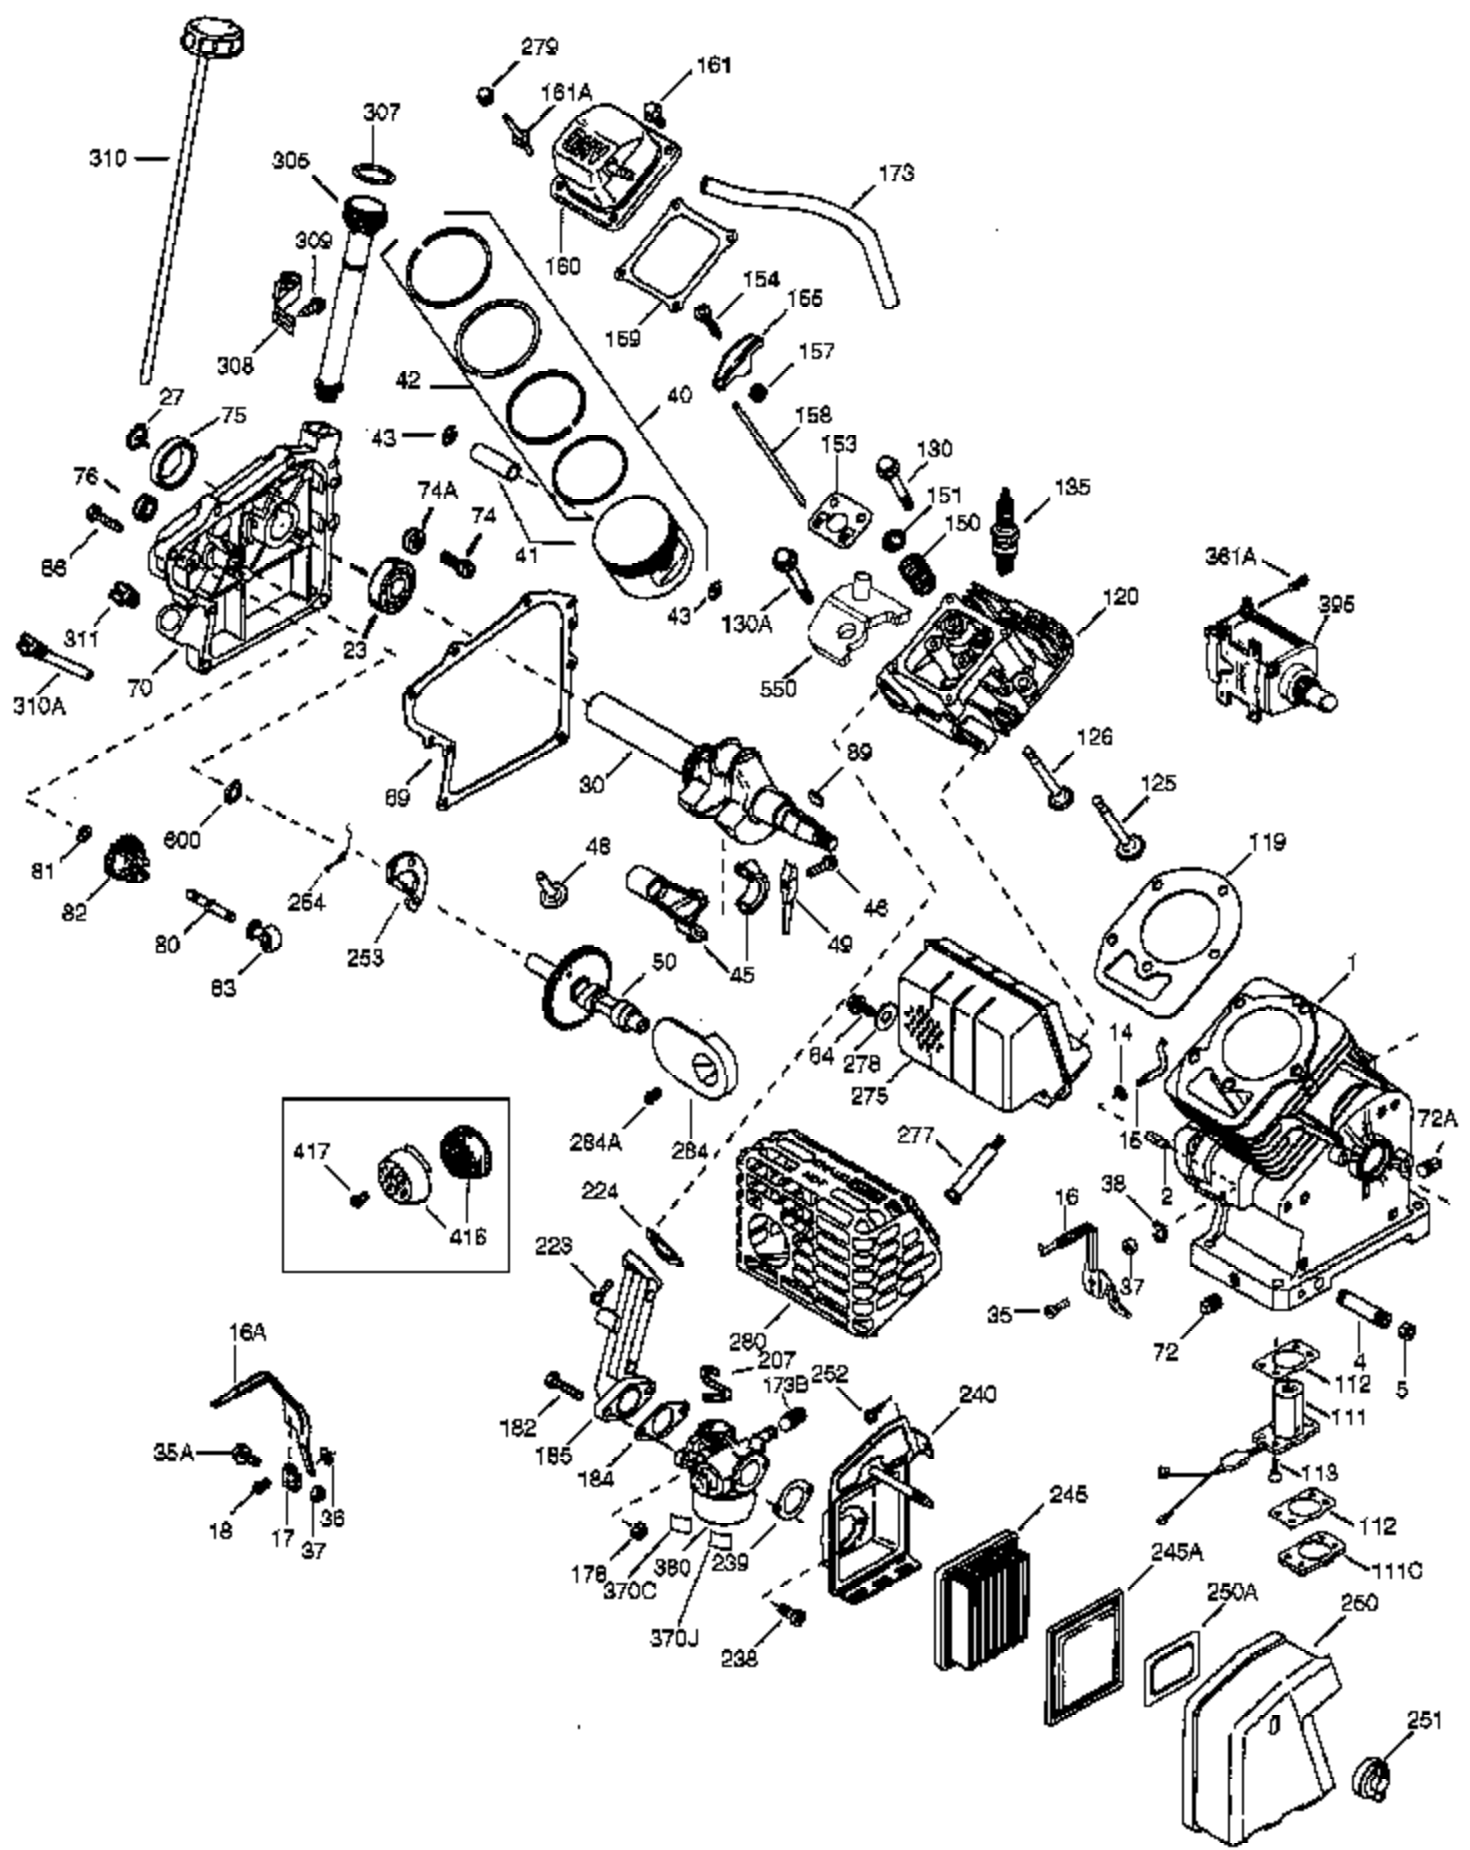

Ref #	Part Number	Qty	Description
19	37111	1	Extension Spring
20	32600	1	Oil Seal
25	36621	1	Air Baffle (Left)
25A	36622	1	Air Baffle (Right)
26	30200	2	Screw, 10-24 x 9/16"
60	36623A	1	Blower Housing Extension
62	650760	1	Screw, 8-32 x 3/8"
63	28545	1	Grommet
65	30200	1	Screw, 10-24 x 9/16"
90	611205	1	Flywheel
92	650815	1	Belleville Washer
93	650816	1	Flywheel Nut
100	34443B	1	Solid State Ignition
101	610118	1	Spark Plug Cover
103	651007	2	Screw, Torx T-15, 10-24 x 15/16"
103A	650767		Screw, 8-32 x 27/64"
110	36963	1	Ground Wire
110A	36964	1	Ground Wire
111B	611224	1	Rocker Switch
186	36711	1	Governor Link
200A	37249	1	Control Bracket
200	36740A	1	Control Bracket
209	650821	1	Screw, 10-32 x 1/2"
210	27793	1	Conduit Clip
260	36864	1	Blower Housing
261A	650821	2	Screw, 10-32 x 1/2"
261	651008	1	Screw, 1/4-20 x 31/64"
262	651008	2	Screw, 1/4-20 x 31/64"
285	35985B	1	Starter Cup
287	651008	4	Screw, 1/4-20 x 31/64"
290	30705	1	Fuel Line
292	26460	2	Fuel Line Clamp
300	36863	1	Fuel Tank (Incl. 292 & 301)
301	36754	1	Fuel Cap
313	34080	1	Spacer
325	29443	1	Wire Clip
341	36644	1	Fuel Tank Bracket
342	651010	2	Screw, 1/4-20 x 7/8"
370K	36695	1	Starter Decal
370A	36261	1	Lubrication Decal
390	590736	1	Rewind Starter
400	36716A	1	* Gasket Set (Incl. items marked PK i n notes) Incl. (1) each of 26756, 27272A, 29673, 35626, 36581, 36624, 36715
420	730225A	1	SAE 30 4-Cycle Engine Oil (Quart)