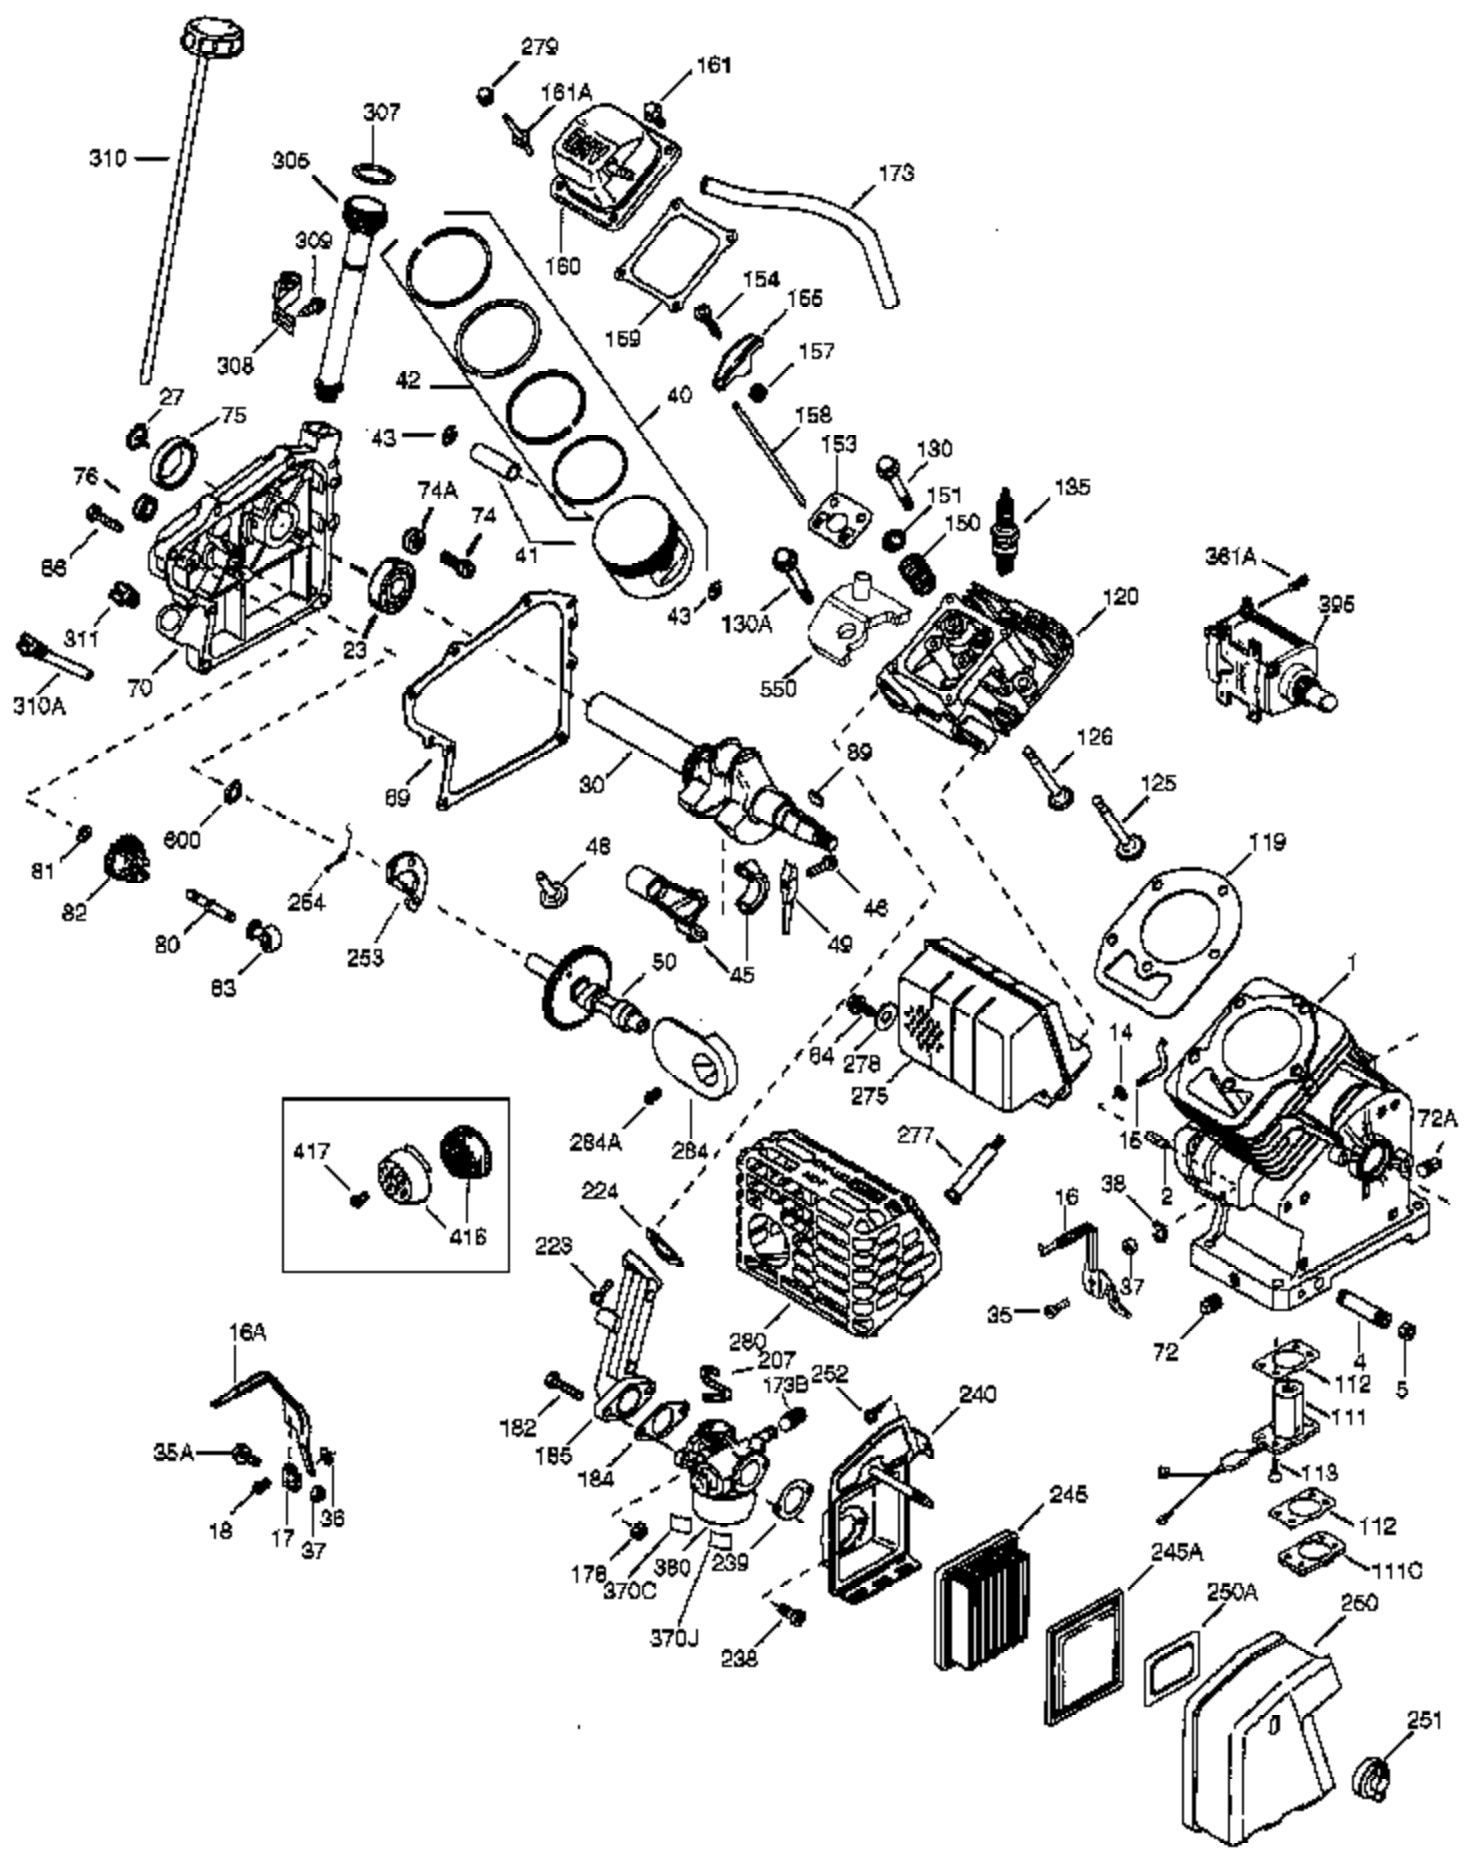

Ref #	Part Number	Qty	Description
1	37107B	1	Cylinder (Incl. 2, 20 & 72)
2	26727	2	Dowel Pin
14	651052	1	Washer
15	37108	1	Governor Rod
16	37110	1	Governor Lever
30	35133	1	Crankshaft
35	651053	1	Screw, 10-32 x 63/64"
37	29216	1	Lock Nut
38	37109	1	Retaining Ring
40	35544A	1	Piston, Pin & Ring Set (Std.)
40	35545A	1	Piston, Pin & Ring Set (.010" OS)
40	35546	1	Piston, Pin & Ring Set (.020" OS)
41	35541	1	Piston & Pin Ass'y (Std.) (Incl. 43)
41	35542	1	Piston & Pin Ass'y (.010" OS) (Incl. 43)
41	35543	1	Piston & Pin Ass'y (.020" OS) (Incl. 43)
42	35547A	1	Ring Set (Std.)
42	35548A	1	Ring Set (.010" OS)
42	35549	1	Ring Set (.020" OS)
43	20381	2	Piston Pin Retaining Ring
45	32875A	1	Connecting Rod Ass'y (Incl. 46 & 49)
46	32610A	2	Connecting Rod Bolt
48	35616	2	Valve Lifter
49	36611	1	Oil Dipper
50	37040	1	Camshaft (Incl. 253 & 254)
64	651015	1	Screw, 1/4-20 x 1-1/8"
69	36624	1	* Cylinder Cover Gasket
70	36625	1	Cylinder Cover (Incl. 75 thru 83)
72	27642	1	Oil Drain Plug
75	27897	1	Oil Seal
80	30574A	1	Governor Shaft
81	30590A	1	Washer
82	30591	1	Governor Gear Ass'y (Incl. 81)
83	36057	1	Governor Spool
86	650488	8	Screw, 1/4-20 x 1-1/4"
89	610961	1	Flywheel Key
119	36738	1	* Cylinder Head Gasket
120	37455	1	Cylinder Head
125	36471	1	Exhaust Valve (Std.) (Incl. 151)
125	36472	1	Exhaust Valve (1/32" OS) (Incl. 151)
126	37711	1	Intake Valve (Std.) (Incl. 151)
130A	650999	1	Screw, 5/16-18 x 2-41/64"
130	650912	4	Screw, 5/16-18 x 1-1/2"
135	34645	1	Resistor Spark Plug (RN4C)
150	37039	2	Valve Spring
151A	40016A	1	Intake Valve Seal
151	31673	2	Valve Spring Cap
153	36649	1	Push Rod Guide
154	650913	2	Rocker Arm Stud
155	35624A	2	Rocker Arm
157	650914	2	Nut, 1/4-28
158	36629	2	Push Rod
159	35626	1	* Rocker Arm Cover Gasket
160	36630A	1	Rocker Arm Cover
161	651008	2	Screw, 1/4-20 x 31/64"
161A	651012	2	Stud
173	36675A	1	Breather Tube
178	650852	2	Nut, 1/4-20
182	650451	2	Screw, 1/4-20 x 1"