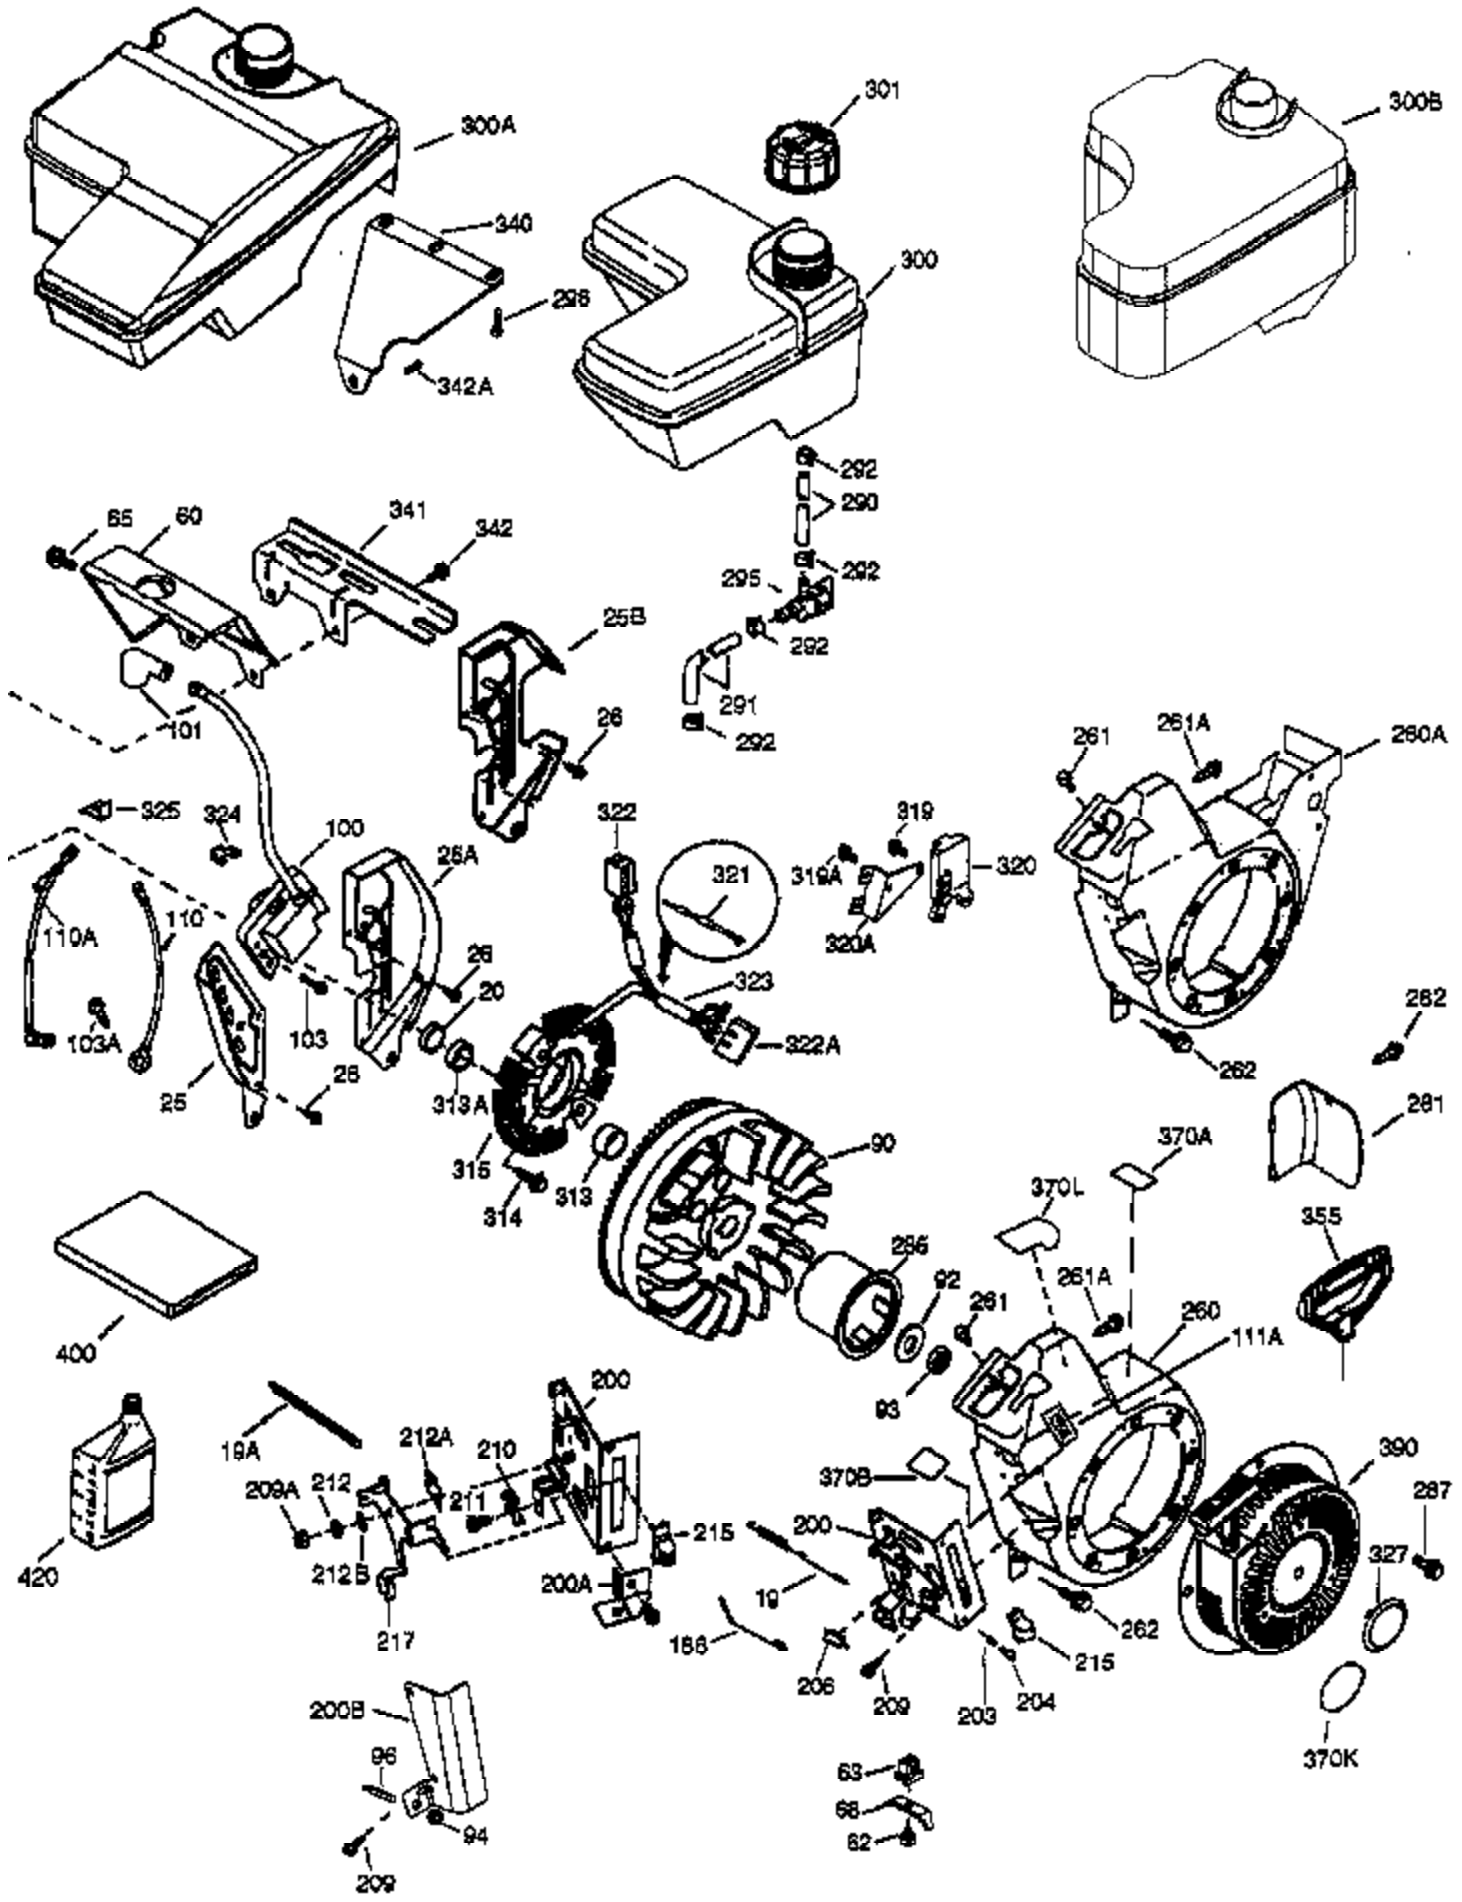

Ref #	Part Number	Qty	Description
19	37111	1	Extension Spring
20	32600	1	Oil Seal
25A	36622	1	Air Baffle (Right)
25	36621	1	Air Baffle (Left)
26	30200	2	Screw, 10-24 x 9/16"
60	36623A	1	Blower Housing Extension
65	30200	1	Screw, 10-24 x 9/16"
90	611205	1	Flywheel
92	650815	1	Belleville Washer
93	650816	1	Flywheel Nut
100	34443B	1	Solid State Ignition
101	610118	1	Spark Plug Cover
103	651007	2	Screw, T-15, 10-24 x 15/16"
110	36054	1	Ground Wire
186	36711	1	Governor Link
200	36736	1	Control Bracket
206	610973	1	Terminal
209	650821	1	Screw, 10-32 x 1/2"
212B	651017	1	Washer
212A	36685	1	Bearing Plate
212	30773A	1	Control Lever Bushing
215	36638	1	Control Knob
217	36684	1	Control Lever
260	36864	1	Blower Housing
261A	650821	2	Screw, 10-32 x 1/2"
261	651008	1	Screw, 1/4-20 x 31/64"
262	651008	2	Screw, 1/4-20 x 31/64"
285	35985B	1	Starter Cup
287	651008	4	Screw, 1/4-20 x 31/64"
290	30705	1	Fuel Line
292	26460	2	Fuel Line Clamp
292	26460	1	Fuel Line Clamp
300	36863	1	Fuel Tank (Incl. 292 & 301)
301	36246	1	Fuel Cap
313	34080	1	Spacer
325	29443	1	Wire Clip
341	36644	1	Fuel Tank Bracket
342	651010	2	Screw, 1/4-20 x 7/8"
370B	35703	1	Speed Control Decal
370A	36261	1	Lubrication Decal
370K	36695	1	Starter Decal
390	590746	1	Recoil Starter (NOTE: This engine could have been built with 590704 starter.)
400	36716A	1	* Gasket Set (Incl. items marked PK in notes) Incl.
420	730225	1	SAE 30 4-Cycle Engine Oil (Quart)