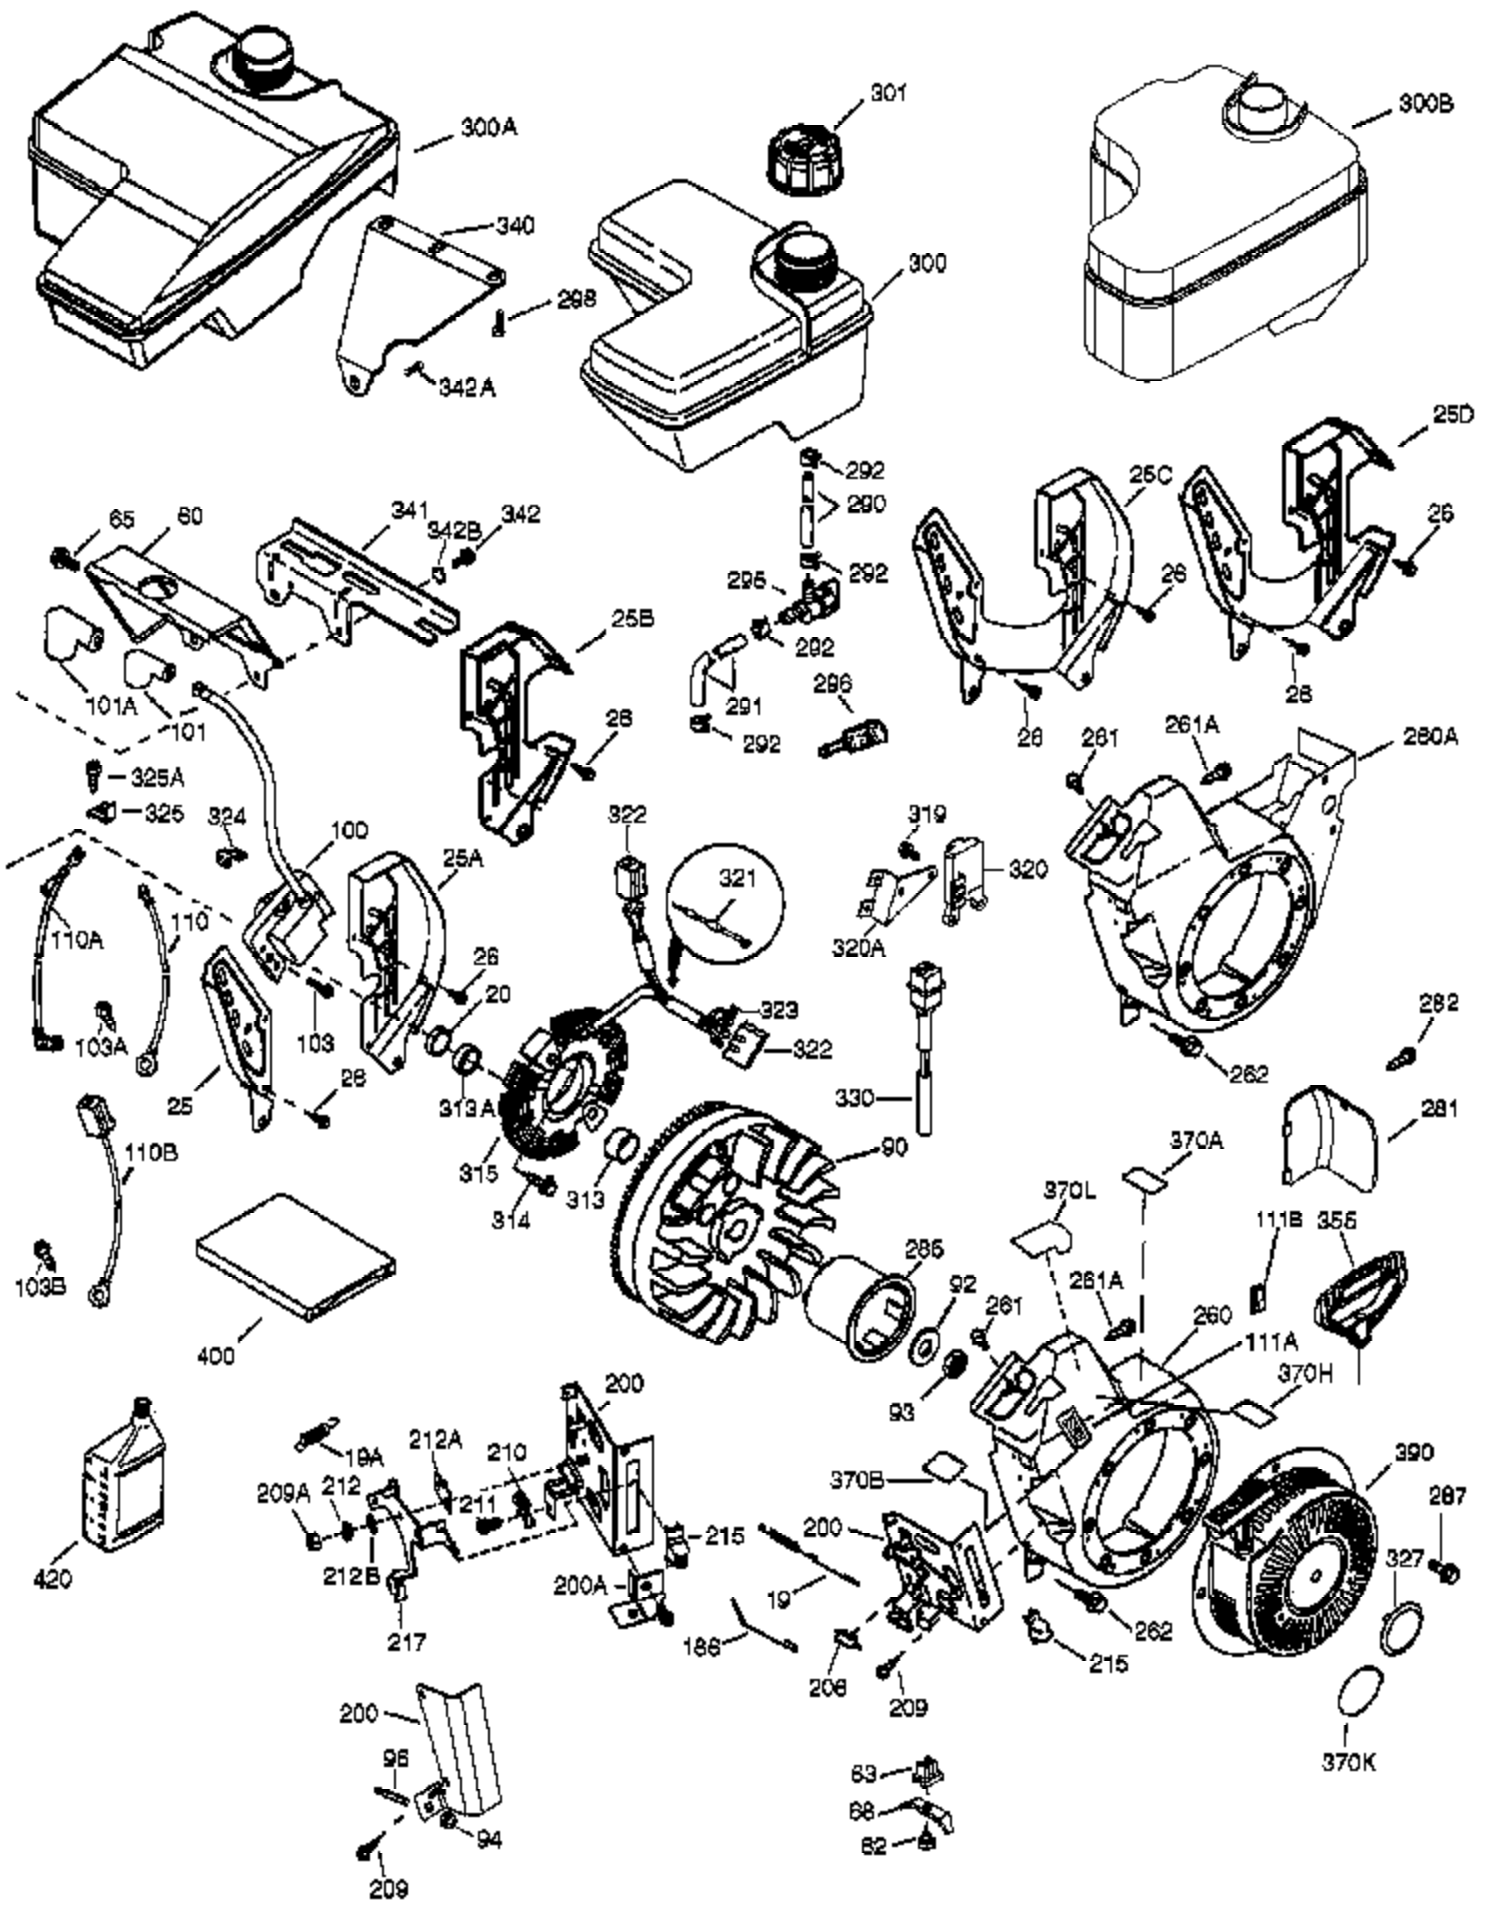

Ref #	Part Number	Qty	Description
19	37111	1	Extension Spring
20	32600	1	Oil Seal
25C	37709	1	Air Baffle (1 pc.)
26	30200	2	Screw, 10-24 x 9/16"
60	36623A	1	Blower Housing Extension
65	30200	1	Screw, 10-24 x 9/16"
90	611205	1	Flywheel
92	650815	1	Belleville Washer
93	650816	1	Flywheel Nut
100	34443C	1	Solid State Ignition
101	610118	1	Spark Plug Cover
103	651007	2	Screw, T-15, 10-24 x 15/16"
110	36054	1	Ground Wire
186	36711	1	Governor Link
200	36736	1	Control Bracket (Incl. 206 & 209A thr u 217)
206	610973	1	Terminal
209	650821	1	Screw, 10-32 x 1/2"
209A	651016	1	Nut, 10-32
210	27793	1	Conduit Clip
211	28942	1	Screw, 10-32 x 3/8"
212B	651017	1	Washer
212A	36685	1	Bearing Plate
212	30773A	1	Bushing
215	36638	1	Control Knob
217	36684	1	Control Lever
260	36864	1	Blower Housing
261A	650821	2	Screw, 10-32 x 1/2"
261	651008	1	Screw, 1/4-20 x 31/64"
262	651008	2	Screw, 1/4-20 x 31/64"
285	35985B	1	Starter Cup
287	651008	4	Screw, 1/4-20 x 31/64"
290	30705	1	Fuel Line
292	26460	2	Fuel Line Clamp
300	36863	1	Fuel Tank (Incl. 292 & 301)
301	35355	1	Fuel Cap
313	34080	1	Spacer
341	36644A	1	Fuel Tank Bracket
342B	651086	2	Rubber Washer
342	651085	2	Screw, 1/4-20 x 19/32"
370A	36261	1	Lubrication Decal
370B	35703	1	Speed Control Decal
370K	36695	1	Starter Decal
390	590746	1	Rewind Starter (NOTE: This engine could have been built with 590704 starter.)
400	36716A	1	* Gasket Set (Incl. items marked PK in notes)
420	730225	1	SAE 30 4-Cycle Engine Oil (Quart)