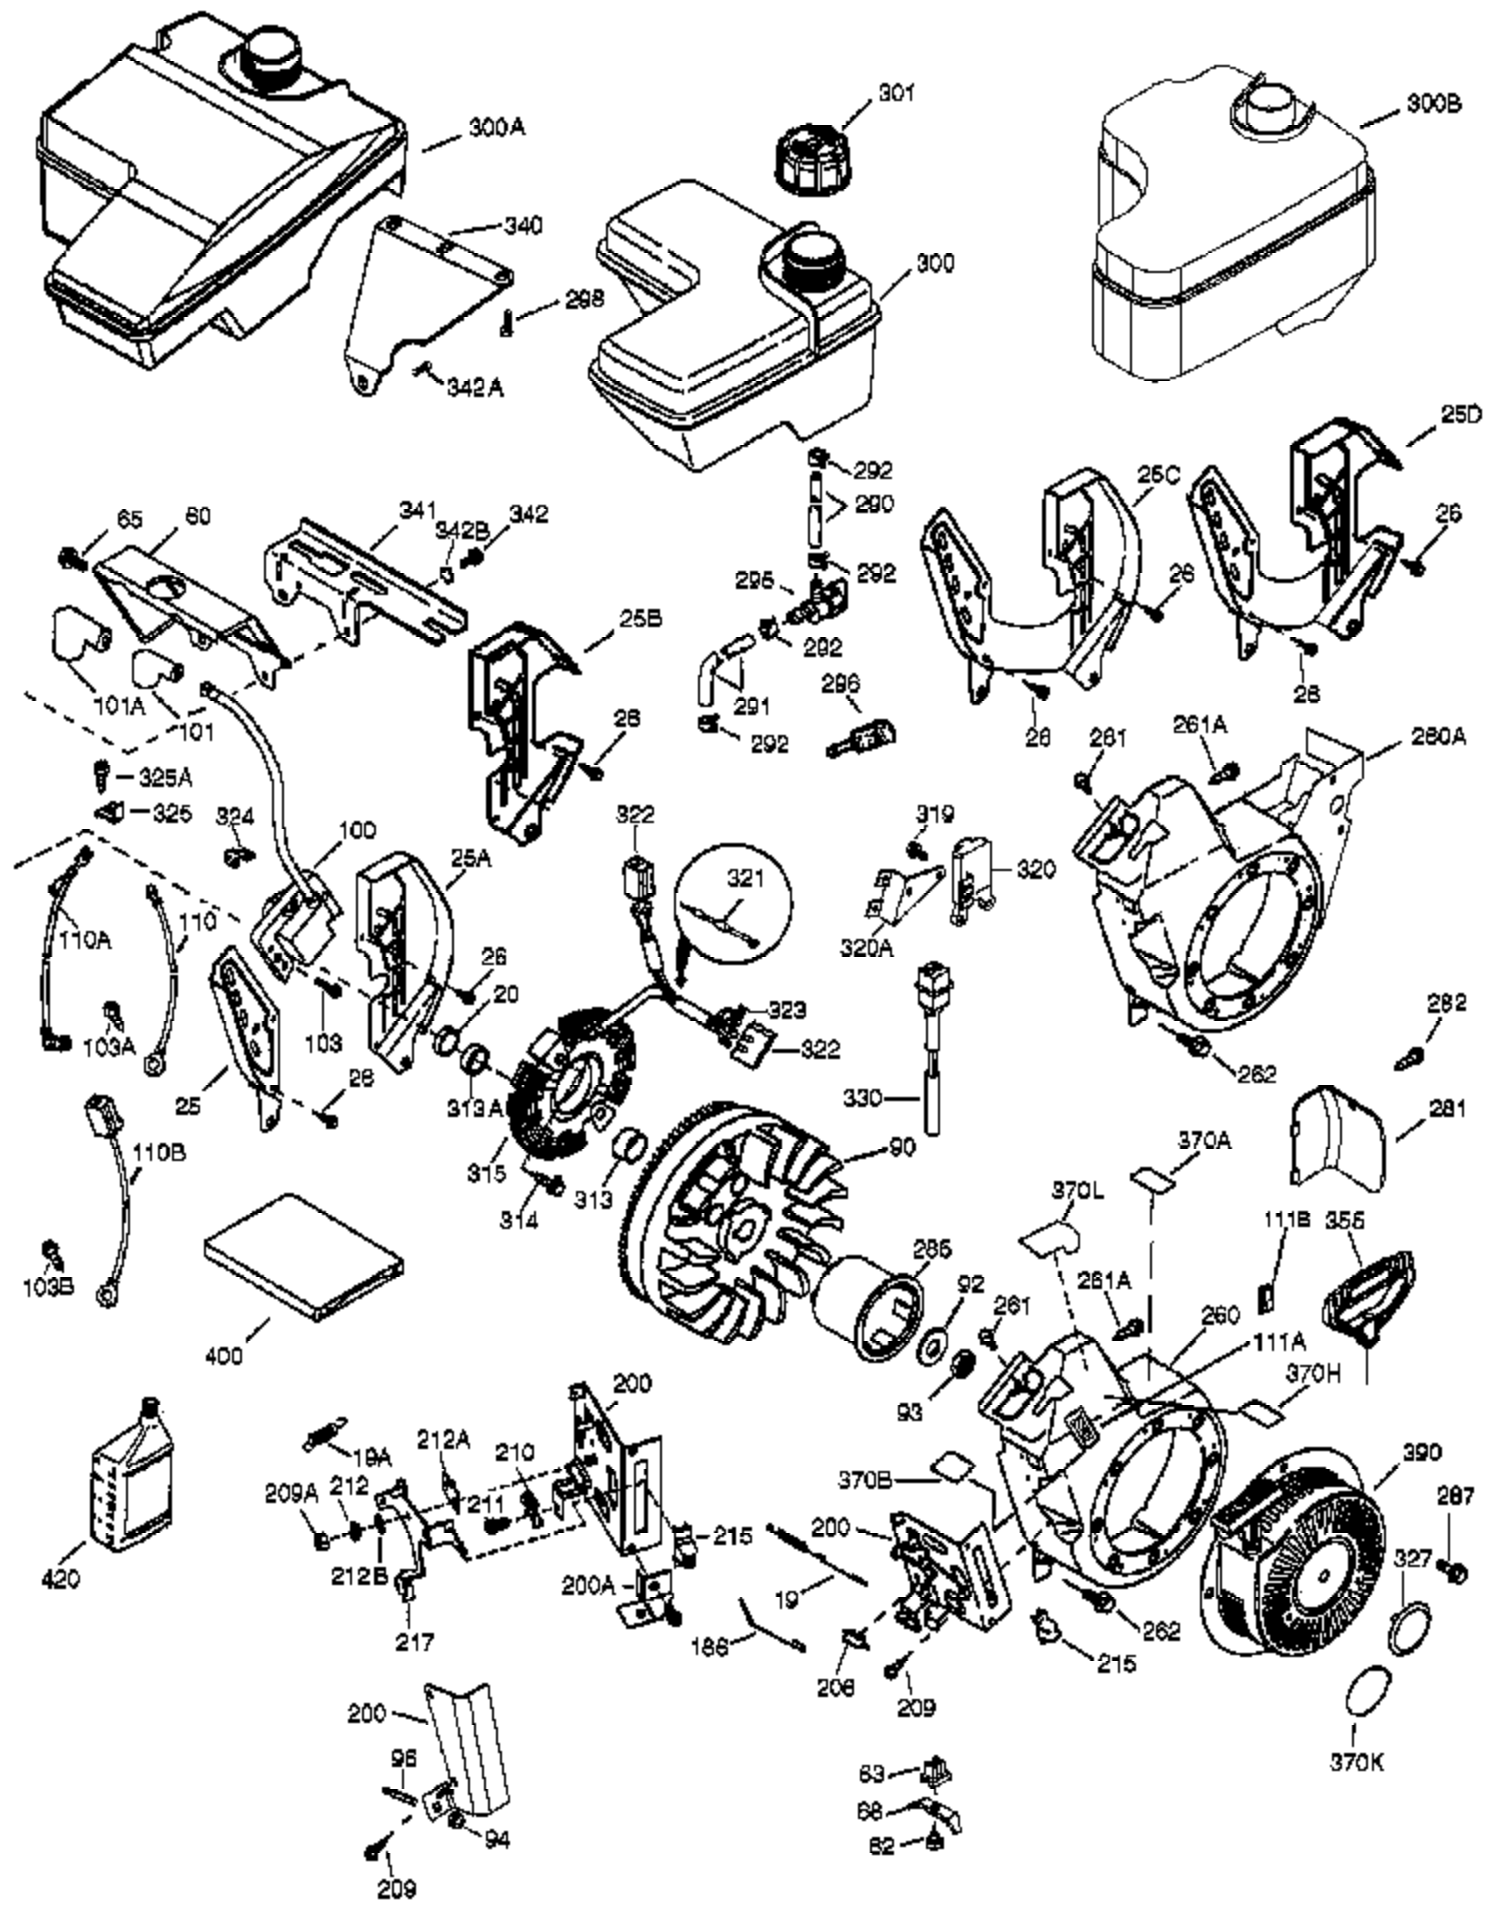

Ref #	Part Number	Qty	Description
19	37111	1	Extension Spring
20	32600	1	Oil Seal
25D	37710	1	Air Baffle (1 pc. electric start)
26	30200	2	Screw,
60	36623A	1	Blower Housing Extension
62	650760	1	Screw,
63	28545	1	Grommet
65	30200	1	Screw, 10-24 x 9/16"
65	30200	1	Screw, 10-24 x 9/16"
90	611216	1	Flywheel
92	650815	1	Belleville Washer
93	650816	1	Flywheel Nut
100	34443B	1	Solid State Ignition
101	610118	1	Spark Plug Cover
103	651007	2	Screw, T-15, 10-24 x 15/16"
110	36681	1	Ground Wire
186	36711	1	Governor Link
200	36736	1	Control Bracket (Incl. 206, 210 & 211)
200A	36686	1	Boden Wire Bracket
206	610973	1	Terminal
209	650821	1	Screw, 10-32 x 1/2"
210	27793	1	Conduit Clip
211	28942	1	Screw, 10-32 x 3/8"
260	37045	1	Blower Housing
261	651008	1	Screw, 1/4-20 x 31/64"
261A	650821	2	Screw, 10-32 x 1/2"
262	651008	2	Screw, 1/4-20 x 31/64"
285	35985B	1	Starter Cup
287	651008	4	1/4-20 x 31/64"
290	30705	1	Fuel Line (9.50")
291	29774	1	Fuel Line (1.50")
292	26460	3	Fuel Line Clamp
292	26460	1	Fuel Line Clamp
295	35857	1	Fuel Shut-Off Valve
300	36863	1	Fuel Tank (Incl. 292 & 301)
301	35355	1	Fuel Cap
313	34080	1	Spacer
313A	35189	1	Spacer
314	650873	2	Screw, 1/4-20 x 3/4"
315	611113	1	Alternator Coil (3 Amp DC) (Incl. 321 -323)
321	611161	1	Diode
322	610921	1	Connector Body
323	610922	1	Female Terminal
330	34393	1	Wire Harness
341	36644	1	Fuel Tank Bracket
342	651010	2	Screw, 1/4-20 x 7/8"
370A	36261	1	Instruction Decal
370K	36695	1	Starter Decal
390	590746	1	Rewind Starter (NOTE: This engine could have been built with 590704 starter.)
400	36716A	1	* Gasket Set (Incl. items marked PK in notes)
420	730225	1	SAE 30 4-Cycle Engine Oil (Quart)