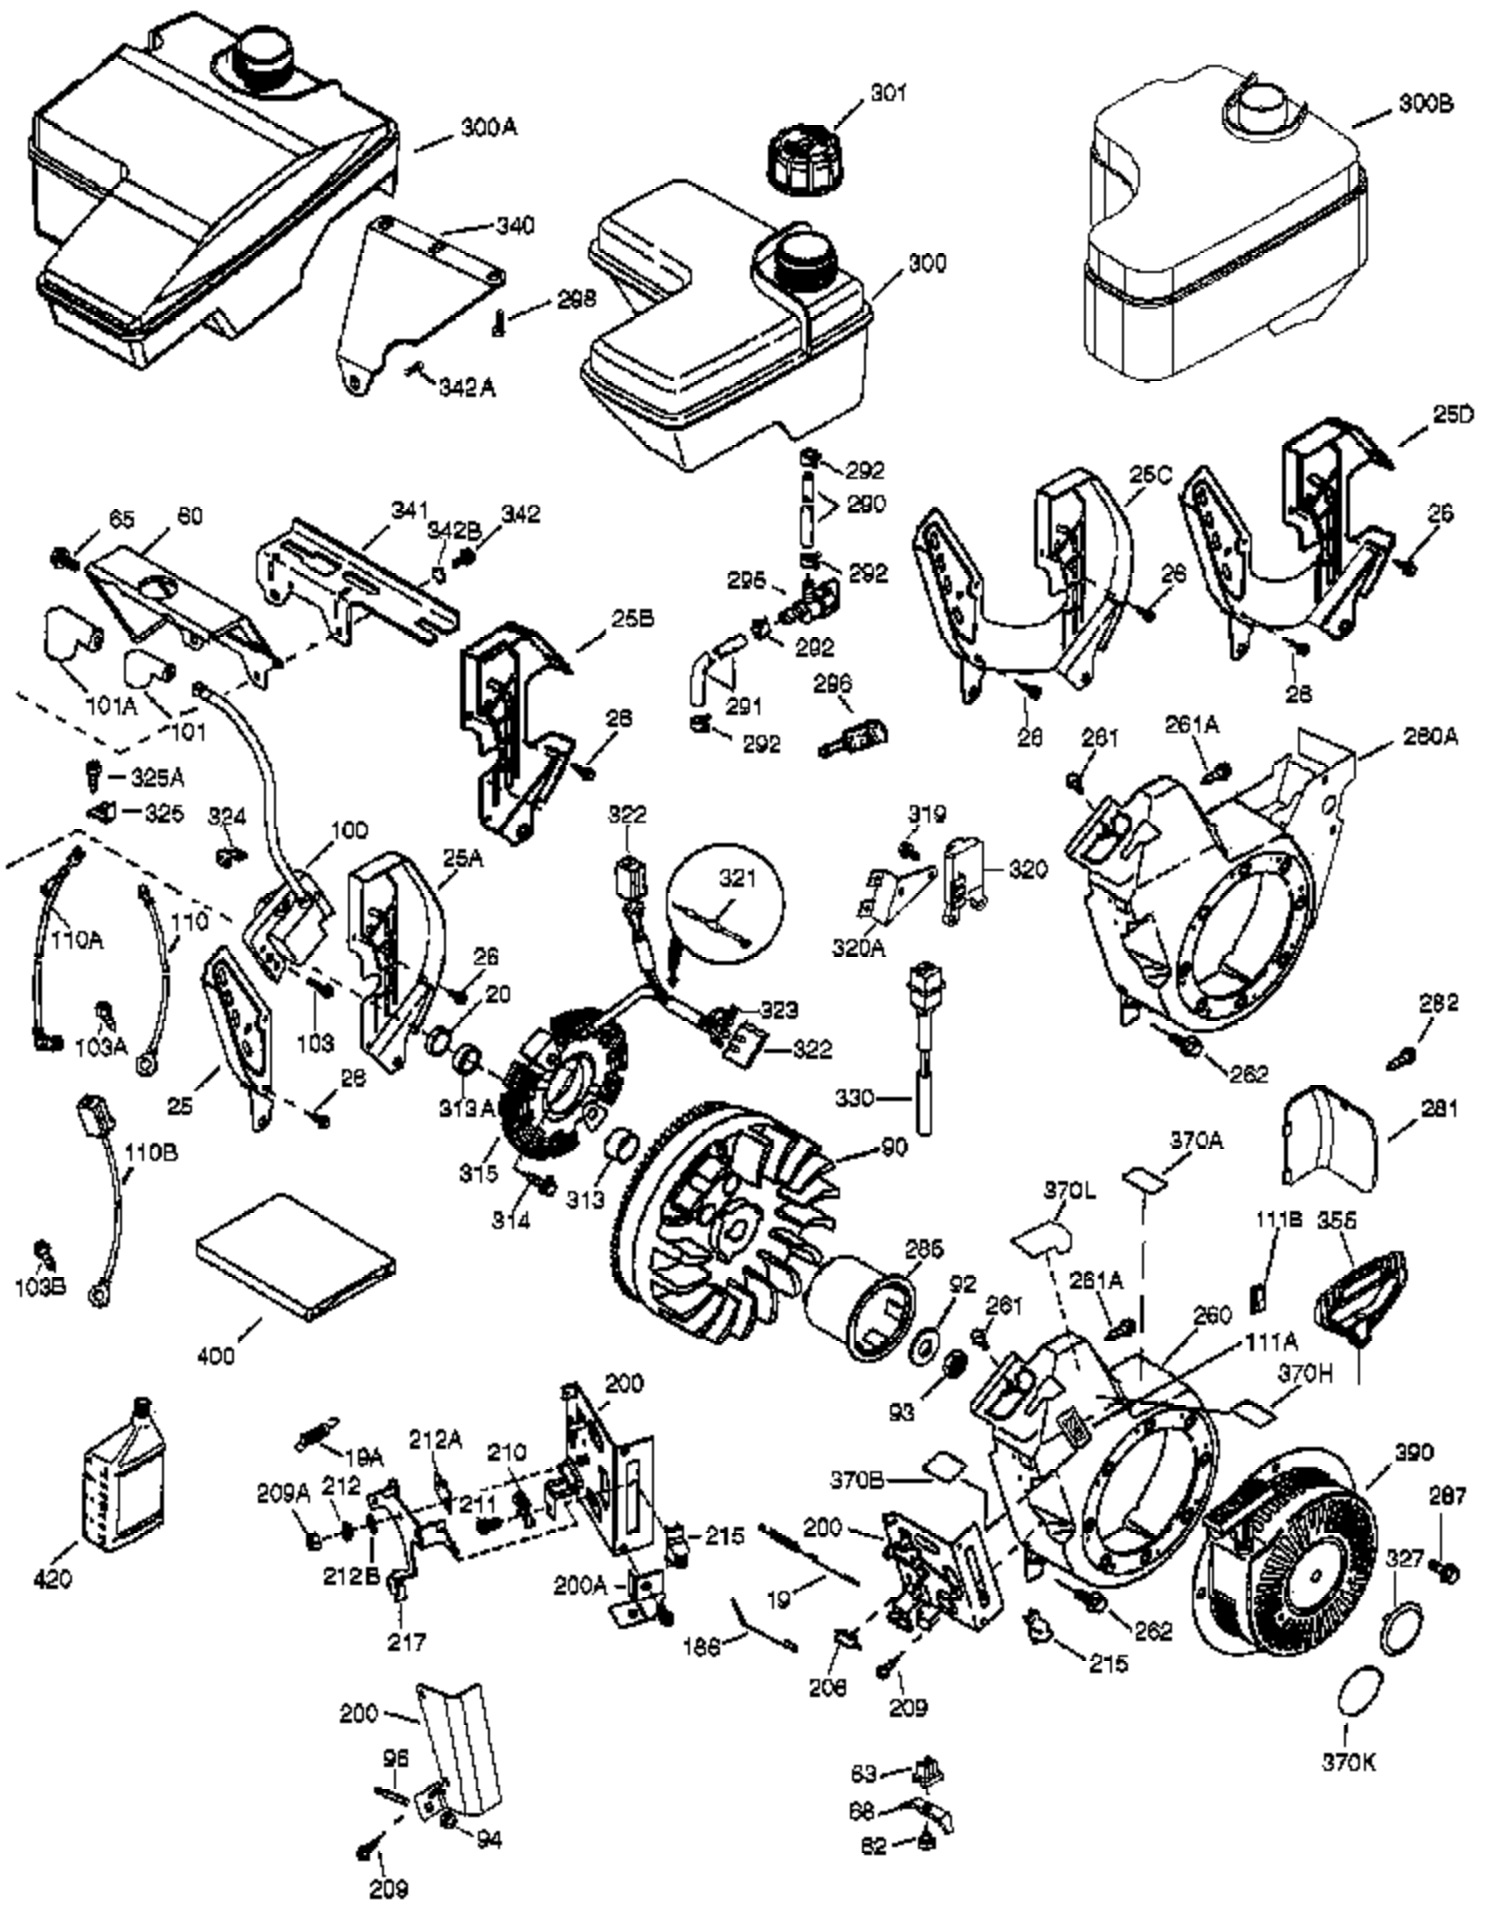

Ref #	Part Number	Qty	Description
19	37111	1	Extension Spring
20	32600	1	Oil Seal
25D	37710	1	Air Baffle (1 pc. electric start)
26	30200	2	Screw,
60	36623A	1	Blower Housing Extension
65	30200	1	Screw, 10-24 x 9/16"
65	30200	1	Screw, 10-24 x 9/16"
90	611234	1	Flywheel
92	650815	1	Belleville Washer
93	650816	1	Flywheel Nut
100	34443C	1	Solid State Ignition
101	610118	1	Spark Plug Cover
103	651007	2	Screw, T-15, 10-24 x 15/16"
110	35589	1	Ground Wire
110A	36964	1	Ground Wire
111B	611224	1	Rocker On/Off Switch
186	36711	1	Governor Link
200A	36686	1	Boden Wire Bracket
200	36736	1	Control Bracket (Incl. 206, 210 & 211)
206	610973	1	Terminal
209	650821	1	Screw, 10-32 x 1/2"
210	27793	1	Conduit Clip
211	28942	1	Screw, 10-32 x 3/8"
260	37045	1	Blower Housing
261A	650821	2	Screw, 10-32 x 1/2"
261	651008	1	Screw, 1/4-20 x 31/64"
285	35985B	1	Starter Cup
287	651008	4	1/4-20 x 31/64"
290	30705	1	Fuel Line (9.50")
291	29774	1	Fuel Line (1.50")
292	26460	3	Fuel Line Clamp
295	35857	1	Fuel Shut-Off Valve
300	36863	1	Fuel Tank (Incl. 292 & 301)
301	36754	1	Fuel Cap
313A	35189	1	Spacer
313	34080	1	Spacer
314	650873	2	Screw, 1/4-20 x 3/4"
315	611271	1	Alternator Coil (3/5 Split)(Incl. 321 -323)
321	611161	1	Diode
322	611229	1	Connector Body
323	611230	2	Female Terminal
330	34393	1	Wire Harness
341	36644A	1	Fuel Tank Bracket
342	651085	2	Screw, 1/4-20 x 19/32"
342B	651086	2	Rubber Washer
370A	36261	1	Instruction Decal
370K	36695	1	Starter Decal
390	590746	1	Rewind Starter (NOTE: This engine could have been built with 590704 starter.)
400	36716A	1	* Gasket Set (Incl. items marked PK in notes)
420	730225	1	SAE 30 4-Cycle Engine Oil (Quart)