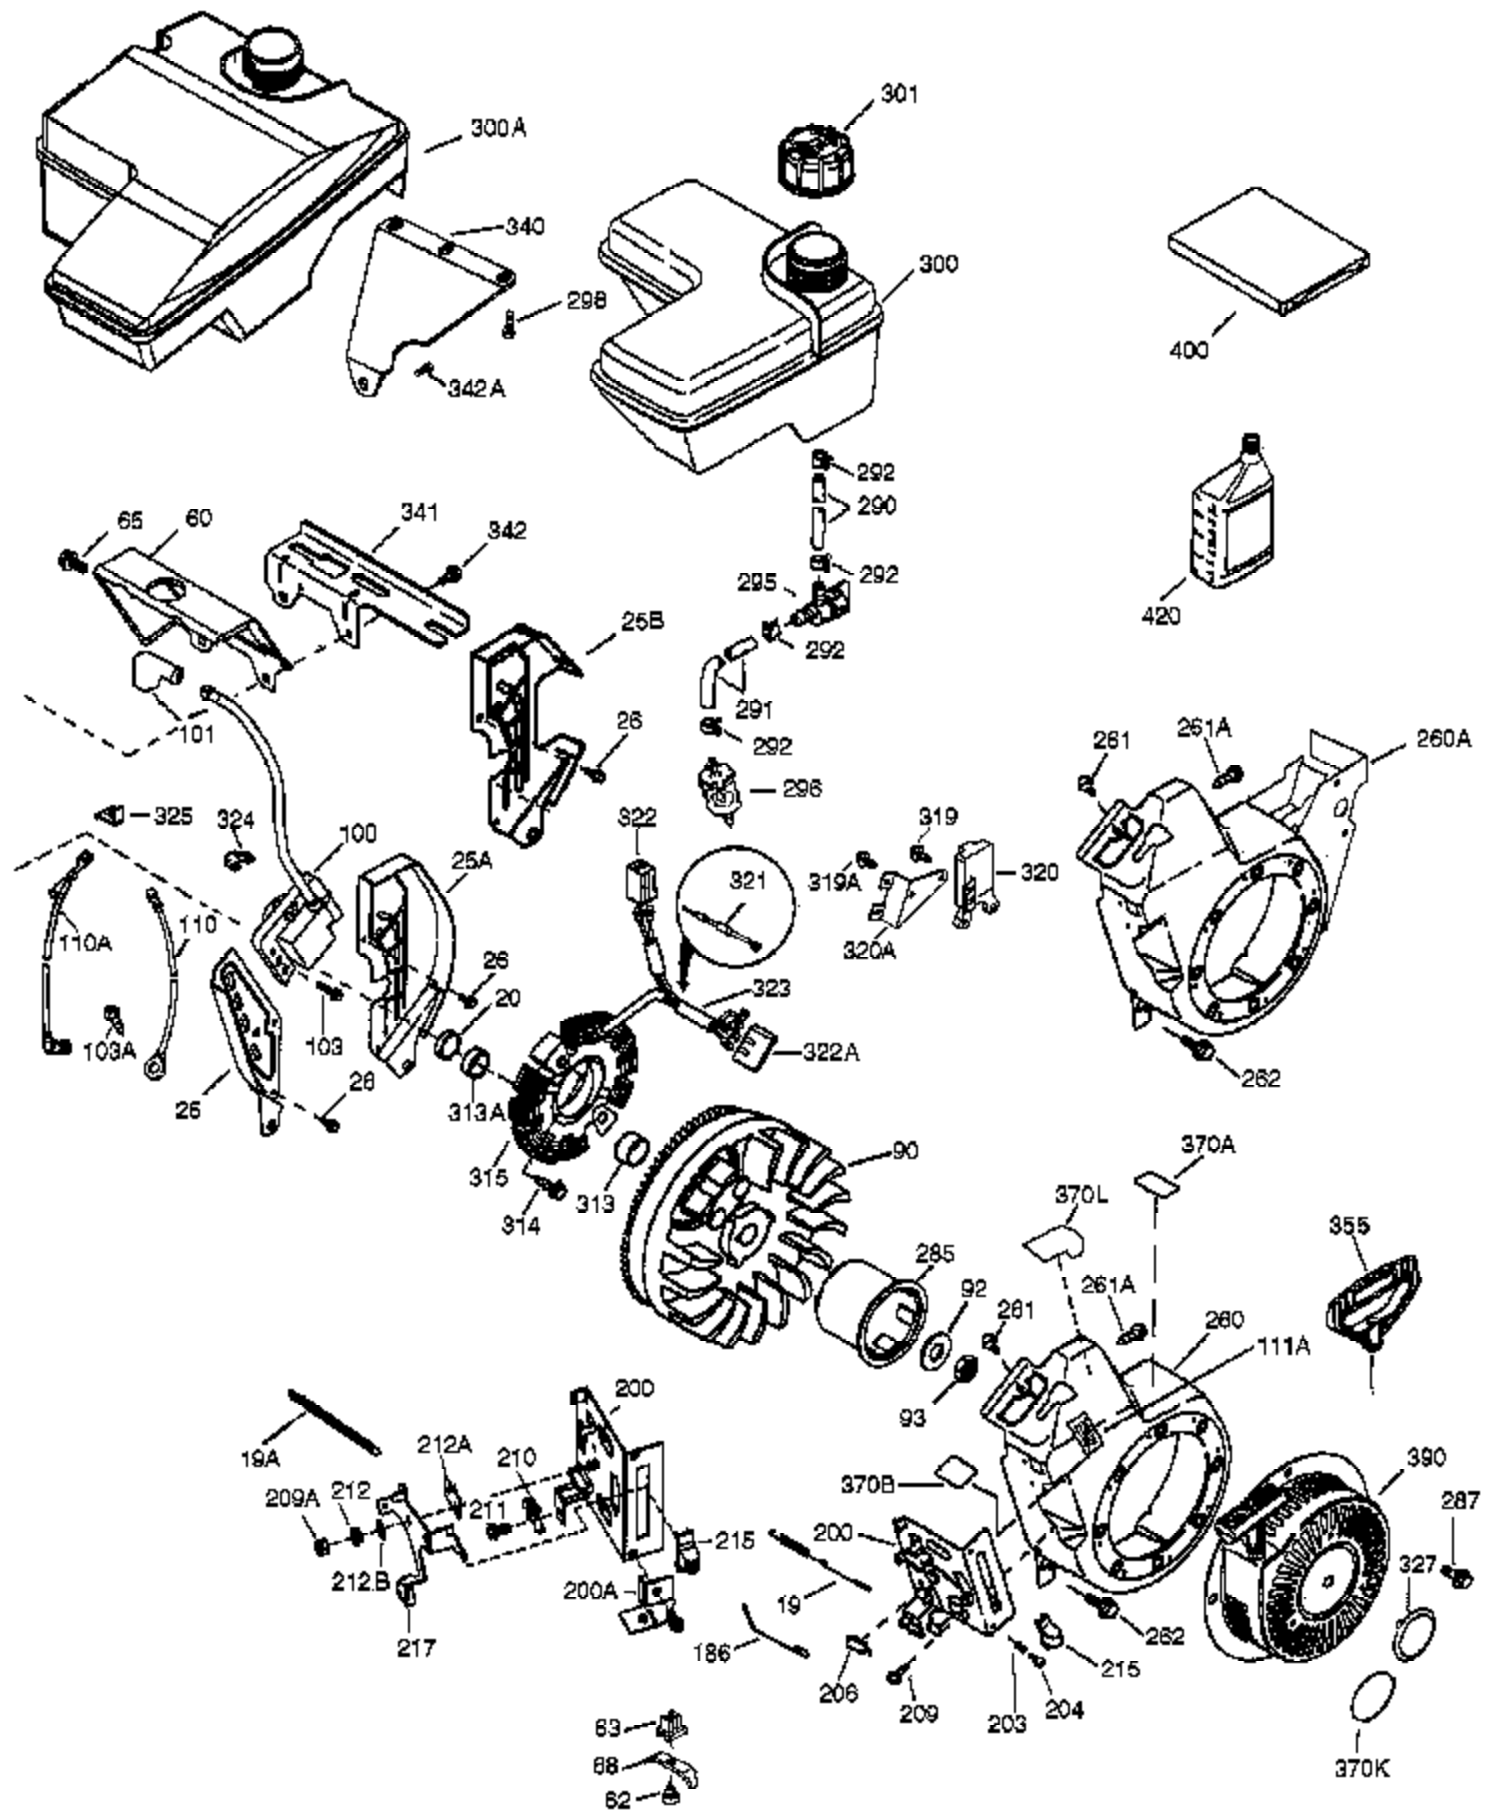

Ref #	Part Number	Qty	Description
19	37111	1	Extension Spring
20	32600	1	Oil Seal
25	36621	1	Air Baffle (Left)
25A	36622	1	Air Baffle (Right)
26	30200	2	Screw, 10-24 x 9/16"
60	36623A	1	Blower Housing Extension
65	30200	1	Screw, 10-24 x 9/16"
83	36057	1	Governor Spool
90	611205	1	Flywheel
92	650815	1	Belleville Washer
93	650816	1	Flywheel Nut
100	34443B	1	Solid State Ignition
101	610118	1	Spark Plug Cover
103	651007	2	Screw, Torx T-15, 10-24 x 15/16"
110	36054	1	Ground Wire
151A	40016A	1	Intake Valve Seal
186	36711	1	Governor Link
200	36824A	1	Control Bracket (Incl. 206 & 215)
206	610973	1	Terminal
209	650821	1	Screw, 10-32 x 1/2"
215	32410	1	Control Knob
260	36864	1	Blower Housing
261A	650821	2	Screw, 10-32 x 1/2"
261	651008	1	Screw, 1/4-20 x 31/64"
262	651008	2	Screw, 1/4-20 x 31/64"
285	35985B	1	Starter Cup
287	0	4	Rivet (Can be purchased locally)
290	30705	1	Fuel Line
292	26460	2	Fuel Line Clamp
300	36863	1	Fuel Tank (Incl. 292 & 301)
301	36246	1	Fuel Cap
313	34080	1	Spacer
325A	30200	1	Screw, 10-24 x 9/16"
325	37471	1	Fuel Line Bracket
341	36644	1	Fuel Tank Bracket
342	651010	2	Screw, 1/4-20 x 7/8"
370K	36695	1	Starter Decal
370B	35703	1	Speed Control Decal
370A	36261	1	Lubrication Decal
390	590736	1	Rewind Starter (NOTE: This engine could have been built with 590748 starter.)
400	36716A	1	* Gasket Set (Incl. items marked PK in notes) Incl. (1) each of 26756, 27272A, 29673, 35626, 36581, 36624, 36715
420	730225	1	SAE 30 4-Cycle Engine Oil (Quart)