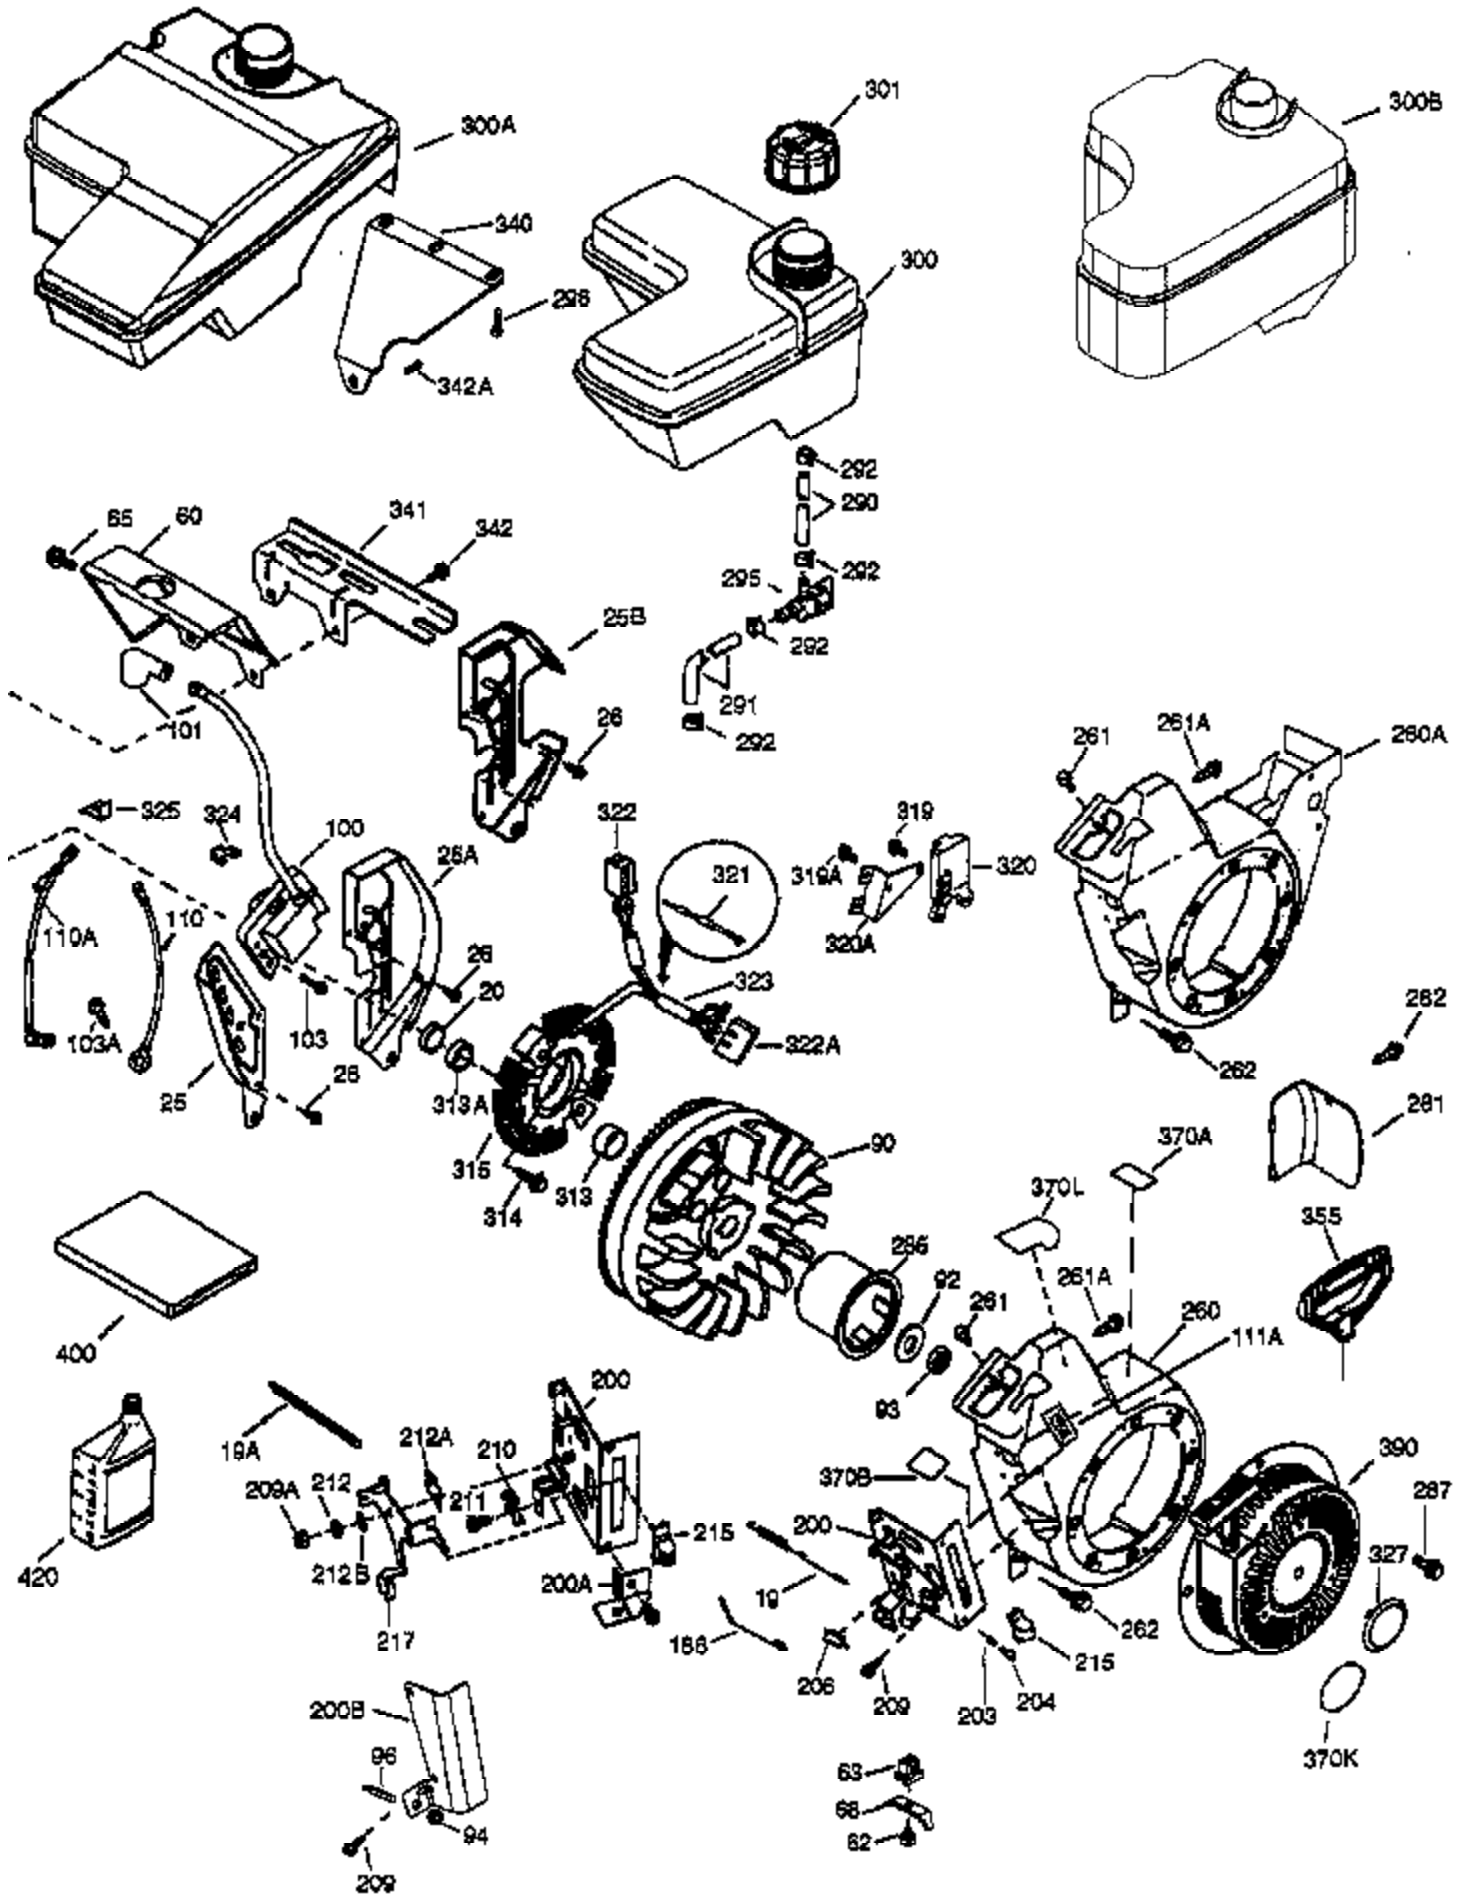

Ref #	Part Number	Qty	Description
19	37111	1	Extension Spring
19A	36741	1	Extension Spring
20	32600	1	Oil Seal
25	36621	1	Air Baffle (Left)
25A	36622	1	Air Baffle (Right)
26	30200	2	Screw, 10-24 x 9/16"
60	36623A	1	Blower Housing Extension
62	650760	1	Screw, 8-32 x 3/8"
63	28545	1	Grommet
65	30200	1	Screw, 10-24 x 9/16"
68	33356	1	Ground Terminal
90	611205	1	Flywheel
92	650815	1	Belleville Washer
93	650816	1	Flywheel Nut
100	34443B	1	Solid State Ignition
101	610118	1	Spark Plug Cover
103A	650767	1	Screw, 8-32 X 27/64"
103	651007	2	Screw, Torx T-15, 10-24 x 15/16"
110	36963	1	Ground Wire
110A	36964	1	Ground Wire
111A	611224	1	Rocker Switch
151A	40016A	1	Intake Valve Seal
186	36711	1	Governor Link
200	36740A	1	Control Bracket (Incl. 19A, 210 & 211)
200A	37249	1	Control Bracket
209	650821	1	Screw, 10-32 x 1/2"
210	27793	1	Conduit Clip
211	28942	1	Screw, 10-32 x 3/8"
260	36864	1	Blower Housing
261A	650821	2	Screw, 10-32 x 1/2"
261	651008	1	Screw, 1/4-20 x 31/64"
262	651008	2	Screw, 1/4-20 x 31/64"
285	35985B	1	Starter Cup
287	651008	4	Screw, 1/4-20 x 31/64"
290	30705	1	Fuel Line
292	26460	2	Fuel Line Clamp
300	36863	1	Fuel Tank (Incl. 292 & 301)
301	36754	1	Fuel Cap
312	29673	1	Oil Fill Plug Gasket
313	34080	1	Spacer
325	37471	1	Fuel Line Bracket
325A	30200	1	Screw, 10-24 X 9/16"
341	36644	1	Fuel Tank Bracket
342	651010	2	Screw, 1/4-20 x 7/8"
370K	36695	1	Starter Decal
370A	36261	1	Lubrication Decal
390	590746	1	Recoil Starter
400	36716A	1	* Gasket Set (Incl. items marked PK i n notes)
420	730225	1	SAE 30 4-Cycle Engine Oil (Quart)