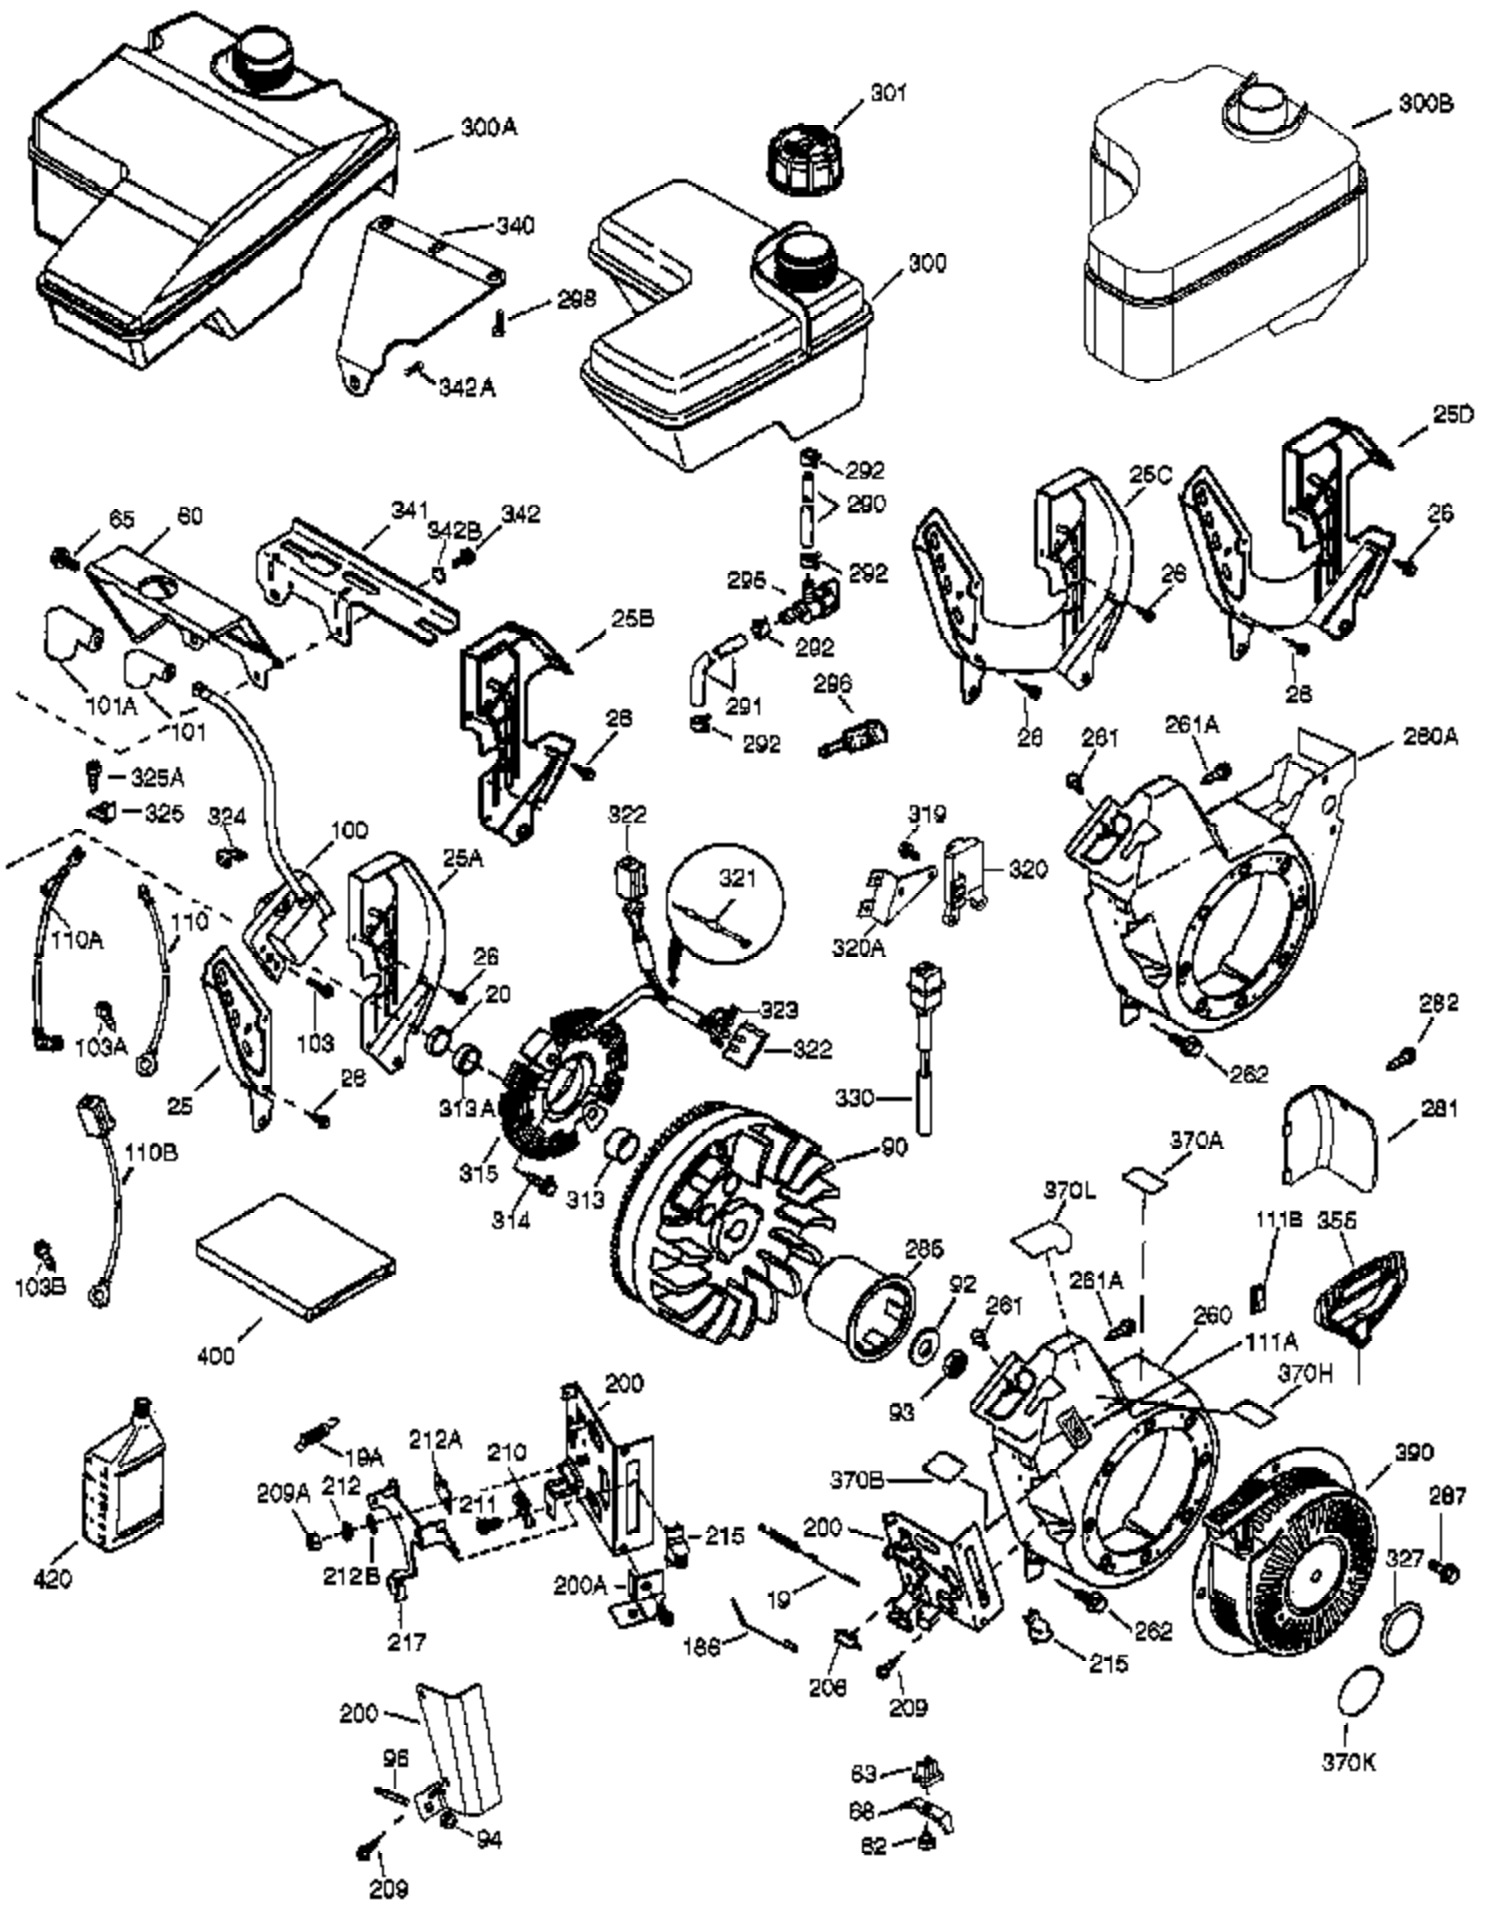

Ref #	Part Number	Qty	Description
19	37111	1	Extension Spring
20	32600	1	Oil Seal
25	36621	1	Air Baffle (Left)
25A	36622	1	Air Baffle (Right)
26	30200	2	Screw, 10-24 x 9/16"
60	36623A	1	Blower Housing Extension
62	650760	1	Screw, 8-32 x 3/8"
63	28545	1	Grommet
65	30200	1	Screw, 10-24 x 9/16"
68	33356	1	Ground Terminal
90	611205	1	Flywheel
92	650815	1	Belleville Washer
93	650816	1	Flywheel Nut
100	34443C	1	Solid State Ignition
101	610118	1	Spark Plug Cover
103	651007	2	Screw, T-15, 10-24 x 15/16"
103A	650767	1	Screw, 8-32 x 27/64"
110	36963	1	Ground Wire
110A	36964	1	Ground Wire
111B	611224	1	Rocker Switch (On/Off)
186	36711	1	Governor Link
200A	36686	1	Boden Wire Bracket
200	36736	1	Control Bracket (Incl. 206 & 209A thr u 217)
206	610973	1	Terminal
209A	651016	1	Nut, 10-32
209	650821	1	Screw, 10-32 x 1/2"
210	27793	1	Conduit Clip
211	28942	1	Screw, 10-32 x 3/8"
212	30773A	1	Bushing
212B	651017	1	Washer
212A	36685	1	Bearing Plate
215	36638	1	Control Knob
217	36684	1	Control Lever
260	36864	1	Blower Housing
261	651008	1	Screw, 1/4-20 x 31/64"
261A	650821	2	Screw, 10-32 x 1/2"
262	651008	2	Screw, 1/4-20 x 31/64"
285	35985B	1	Starter Cup
287	651008	4	Screw, 1/4-20 x 31/64"
290	30705	1	Fuel Line
292	26460	2	Fuel Line Clamp
300	36863	1	Fuel Tank (Incl. 292 & 301)
301	35355	1	Fuel Cap
313	34080	1	Spacer
325	37471	1	Fuel Line Bracket
325A	30200	1	Screw, 10-24 x 9/16"
341	36644	1	Fuel Tank Bracket
342	651010	2	Screw, 1/4-20 x 7/8"
370A	36261	1	Instruction Decal
370K	36695	1	Starter Decal
390	590746	1	Rewind Starter (NOTE: This engine could have been built with 590704 starter.)
400	36716A	1	* Gasket Set (Incl. items marked PK in notes)
420	730225A	1	SAE 30 4-Cycle Engine Oil (Quart)