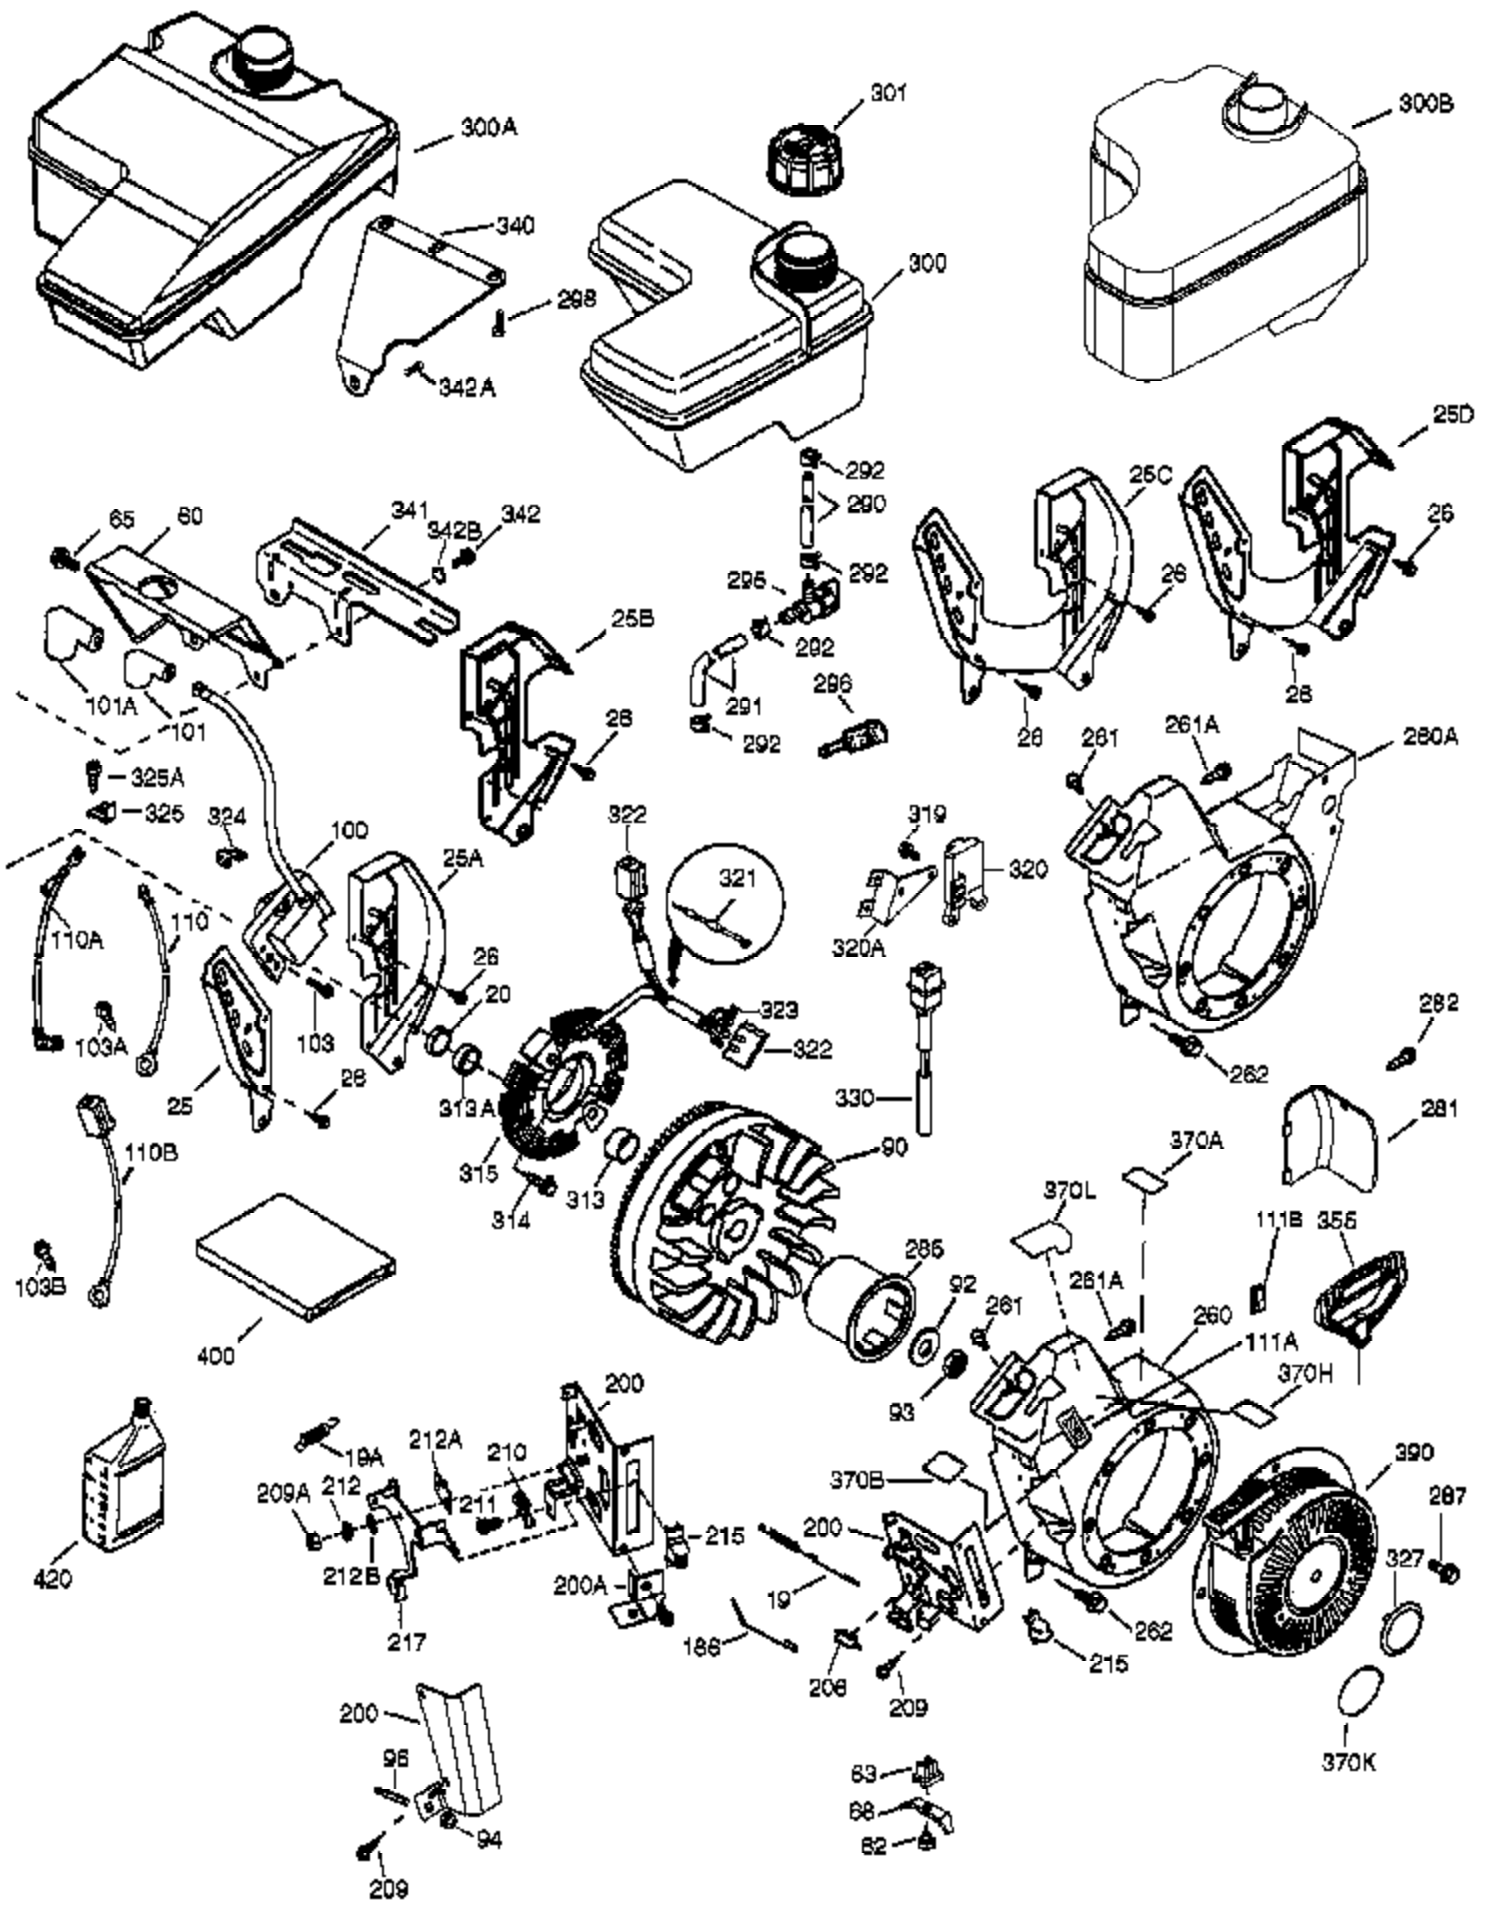

Ref #	Part Number	Qty	Description
19	37163	1	Extension Spring
20	32600	1	Oil Seal
25C	37709	1	Air Baffle
26	30200	2	Screw, 10-24 x 9/16"
60	36623A	1	Blower Housing Extension
65	30200	1	Screw, 10-24 x 9/16"
90	611205	1	Flywheel
92	650815	1	Belleville Washer
93	650816	1	Flywheel Nut
94	651016	1	Lock Nut, 10-32
96	30845A	1	RPM Adjusting Bolt
100	34443C	1	Solid State Ignition
101	610118	1	Spark Plug Cover
103	651007	2	Screw, T-15, 10-24 x 15/16"
103A	650767	1	Screw, 8-32 x 27/64"
110A	36964	1	Ground Wire
110	35589	1	Ground Wire
111B	611224	1	Rocker Switch (On/Off)
200	37123	1	Control Bracket
209	650821	2	Screw, 10-32 x 1/2"
260	36864	1	Blower Housing
261A	650821	2	Screw, 10-32 x 1/2"
261	651008	1	Screw, 1/4-20 x 31/64"
262	651008	2	Screw, 1/4-20 x 31/64"
285	35985B	1	Starter Cup
287	651008	4	Screw, 1/4-20 X 31/64"
290	30705	1	Fuel Line
298	650665	2	Screw, 1/4-15 x 3/4"
300	36863	1	Fuel Tank (Incl. 292 & 301)
301	36754	1	Fuel Cap
313	34080	1	Spacer
340	36876	1	Fuel Tank Bracket (Upper)
341	36644A	1	Fuel Tank Bracket (Lower)
342B	651086	2	Rubber Washer
342A	650738	1	Screw, 1/4-20 x 5/8"
342	651085	2	Screw, 1/4-20 x 19/32"
370A	36261	1	Lubrication Decal
370K	36695	1	Starter Decal
390	590748	1	Recoil Starter (NOTE: This engine could have been built with 590736 starter.)
400	36716A	1	* Gasket Set (Incl. items marked PK in notes)
420	730225A	1	SAE 30 4-Cycle Engine Oil (Quart)