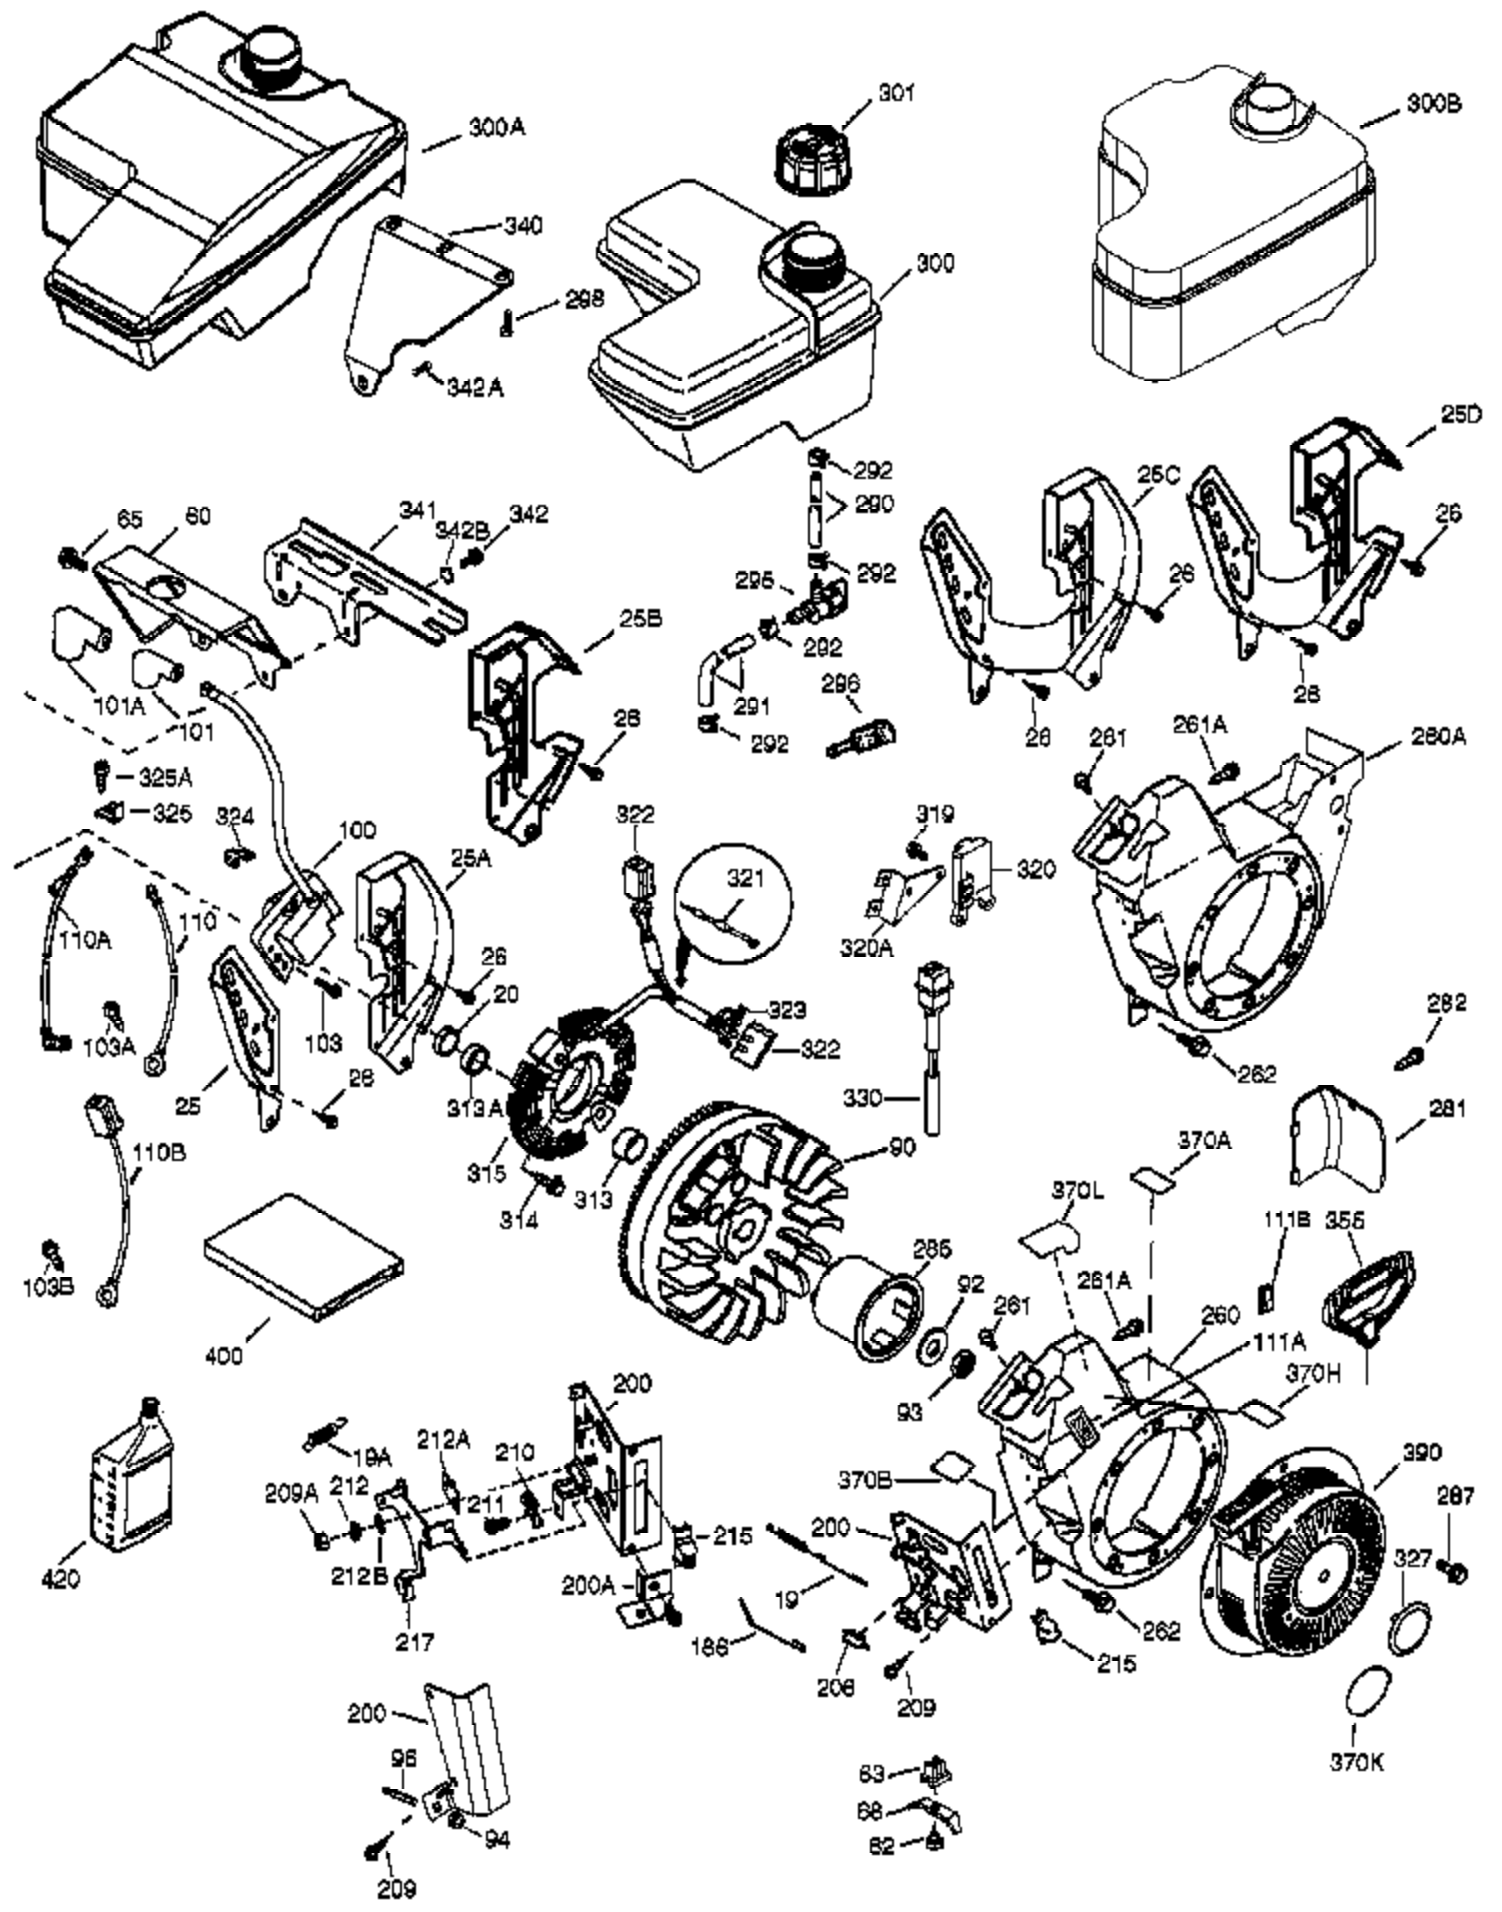

Ref #	Part Number	Qty	Description
19A	36741	1	Extension Spring
19	37111	1	Extension Spring
20	32600	1	Oil Seal
25C	37709	1	Air Baffle (1 pc.)
26	30200	2	Screw, 10-24 x 9/16"
60	36623A	1	Blower Housing Extension
62	650760	1	Screw, 8-32 x 3/8"
63	28545	1	Grommet
65	30200	1	Screw, 10-24 x 9/16"
68	33356	1	Ground Terminal
90	611205	1	Flywheel
92	650815	1	Belleville Washer
93	650816	1	Flywheel Nut
100	34443B	1	Solid State Ignition
101	610118	1	Spark Plug Cover
103A	650767	1	Screw, 8-32 x 27/64"
103	651007	2	Screw, T-15, 10-24 x 15/16"
103B	651011	1	Screw, 10-32 x 5/16"
110A	36964	1	Ground Wire
110	37601	1	Ground Wire
110B	37745	1	Ground Wire
111B	611224	1	Rocker Switch (On/Off)
186	36711	1	Governor Link
200	36740A	1	Control Bracket (Incl. 19A, 210 & 211)
200A	37249	1	Control Bracket
209	650821	1	Screw, 10-32 x 1/2"
210	27793	1	Conduit Clip
211	28942	1	Screw, 10-32 x 3/8"
260	36864	1	Blower Housing
261	651008	1	Screw, 1/4-20 x 31/64"
261A	650821	2	Screw, 10-32 x 1/2"
262	651008	2	Screw, 1/4-20 x 31/64"
285	35985B	1	Starter Cup
287	0	4	Rivet (Can be purchased locally)
290	30705	1	Fuel Line
292	26460	2	Fuel Line Clamp
300	36863	1	Fuel Tank (Incl. 292 & 301)
301	36754	1	Fuel Cap
313	34080	1	Spacer
341	36644	1	Fuel Tank Bracket
342	651010	2	Screw, 1/4-20 x 7/8"
370K	36695	1	Starter Decal
370A	36261	1	Instruction Decal
390	590748	1	Rewind Starter (NOTE: This engine could have been built with the 590736 starter)
400	36716A	1	* Gasket Set (Incl. items marked PK i n notes)
420	730225A	1	SAE 30 4-Cycle Engine Oil (Quart)