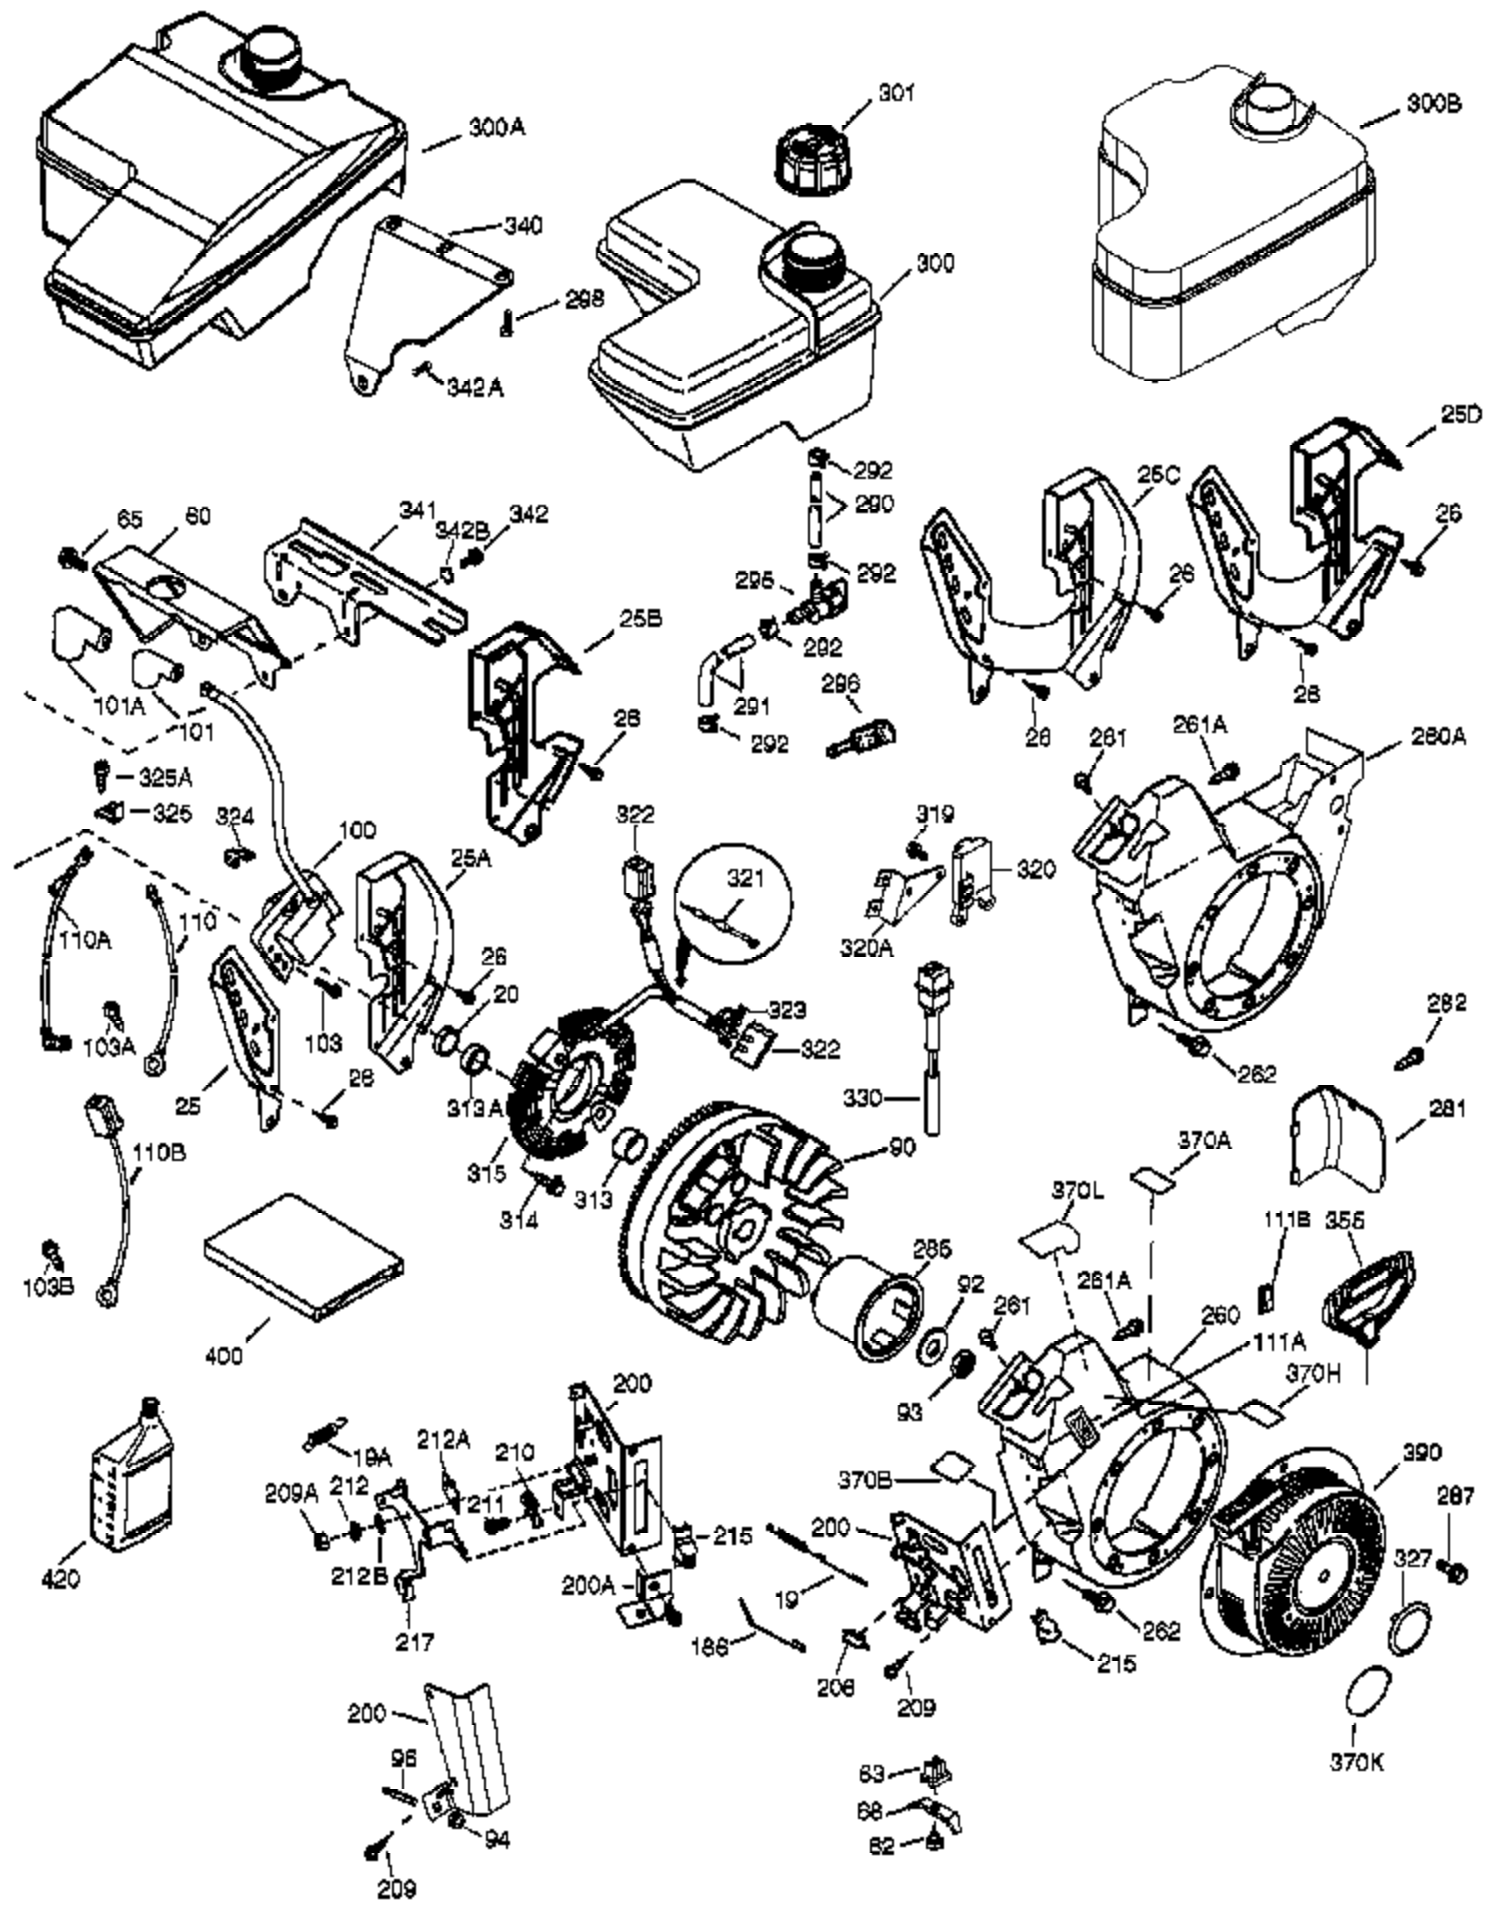

Ref #	Part Number	Qty	Description
19	37111	1	Extension Spring
19A	36741	1	Extension Spring
20	32600	1	Oil Seal
25C	37709	1	Air Baffle (1 pc.)
26	30200	2	Screw, 10-24 x 9/16"
60	36623A	1	Blower Housing Extension
62	650760	1	Screw, 8-32 x 3/8"
63	28545	1	Grommet
65	30200	1	Screw, 10-24 x 9/16"
90	611205	1	Flywheel
92	650815	1	Belleville Washer
93	650816	1	Flywheel Nut
100	34443C	1	Solid State Ignition
101	610118	1	Spark Plug Cover
103	651007	2	Screw, T-15, 10-24 x 15/16"
103B	651011	1	Screw, 10-32 x 5/16"
103A	650767	1	Screw, 8-32 x 27/64"
110B	37745	1	Ground Wire
110A	36964	1	Ground Wire
110	37601	1	Ground Wire
111B	611224	1	Rocker Switch (On/Off)
186	36711	1	Governor Link
200A	37249	1	Control Bracket
200	36740A	1	Control Bracket (Incl. 19A, 210 & 211)
209	650821	1	Screw, 10-32 x 1/2"
210	27793	1	Conduit Clip
211	28942	1	Screw, 10-32 x 3/8"
260	36864	1	Blower Housing
261	651008	1	Screw, 1/4-20 x 31/64"
261A	650821	2	Screw, 10-32 x 1/2"
262	651008	2	Screw, 1/4-20 x 31/64"
285	35985B	1	Starter Cup
287	0	4	Rivet (Can be purchased locally)
290	30705	1	Fuel Line
292	26460	2	Fuel Line Clamp
300	36863	1	Fuel Tank (Incl. 292 & 301)
301	36754	1	Fuel Cap
313	34080	1	Spacer
341	36644	1	Fuel Tank Bracket
342	651010	2	Screw, 1/4-20 x 7/8"
370A	36261	1	Instruction Decal
370K	36695	1	Starter Decal
390	590748	1	Rewind Starter (NOTE: This engine could have been built with 590736 starter)
400	36716A	1	* Gasket Set (Incl. items marked PK i n notes)
420	730225A	1	SAE 30 4-Cycle Engine Oil (Quart)