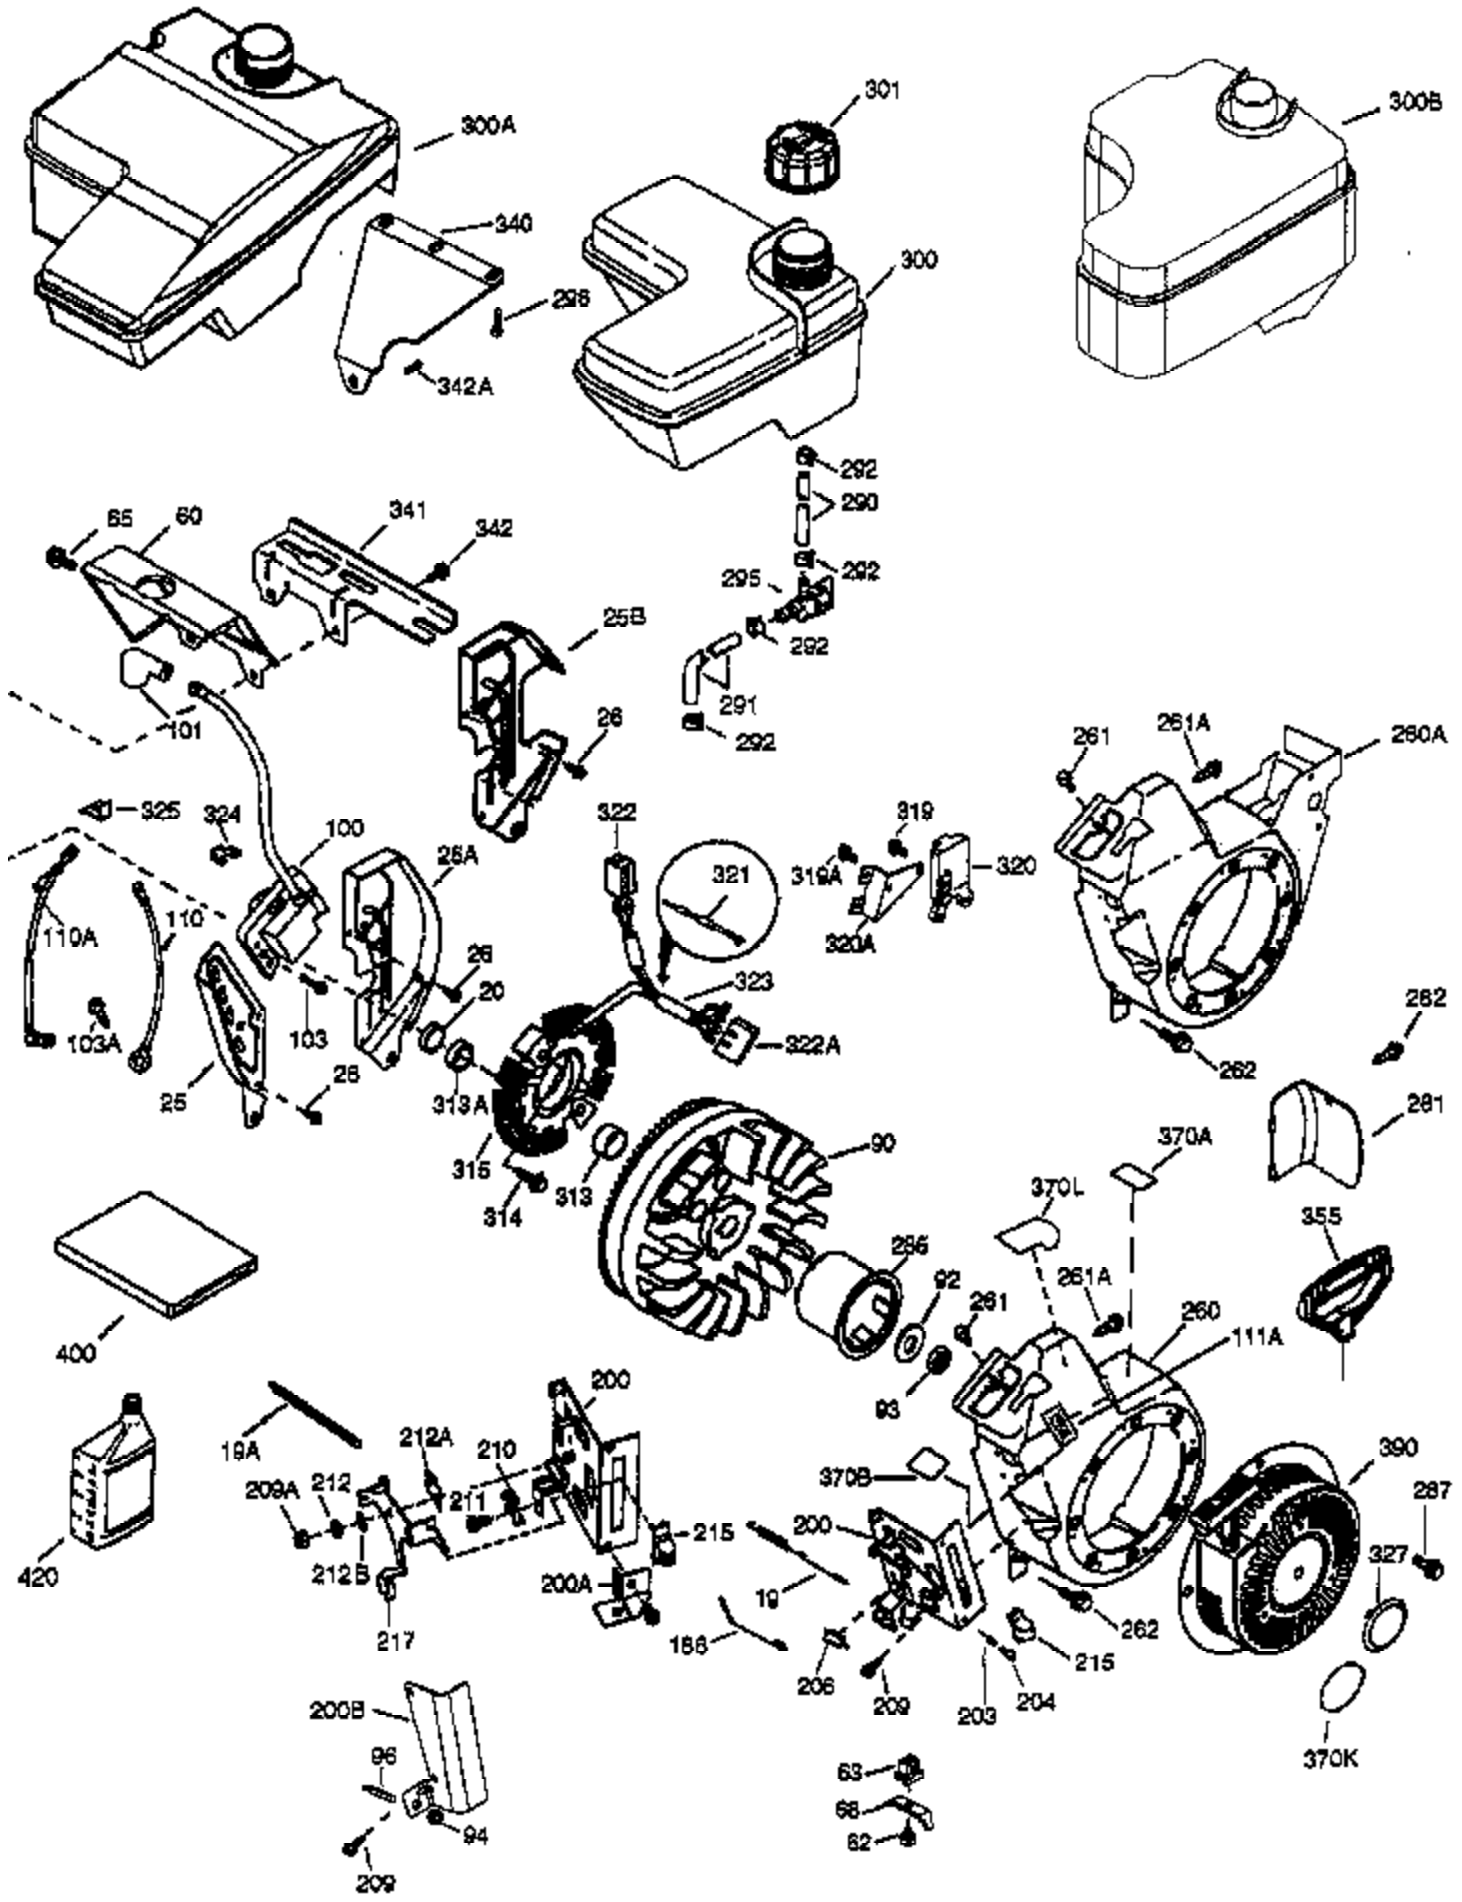

Ref #	Part Number	Qty	Description
19	37111	1	Extension Spring
20	32600	1	Oil Seal
25A	36622	1	Air Baffle (Right)
25	36621	1	Air Baffle (Left)
26	30200	1	Screw, 10-24 x 9/16"
60	36623A	1	Blower Housing Extension
65	30200	1	Screw, 10-24 x 9/16"
90	611205	1	Flywheel
92	650815	1	Belleville Washer
93	650816	1	Flywheel Nut
100	34443B	1	Solid State Ignition
101	610118	1	Spark Plug Cover
103	651007	2	Screw, Torx T-15, 10-24 x 15/16"
110	36054	1	Ground Wire
186	36711	1	Governor Link
200	36736	1	Control Bracket (Incl. 206 & 215)
206	610973	1	Terminal
209	650821	1	Screw, 10-32 x 1/2"
215	36638	1	Control Knob
260	36864	1	Blower Housing
261A	650821	2	Screw, 10-32 x 1/2"
261	651008	1	Screw, 1/4-20 x 31/64"
262	651008	2	Screw, 1/4-20 x 31/64"
285	35985B	1	Starter Cup
287	651008	4	Screw, 1/4-20 x 31/64"
290	30705	1	Fuel Line
292	26460	2	Fuel Line Clamp
300	37048	1	Fuel Tank Assembly
301	36246	1	Fuel Cap
313	34080	1	Spacer
325	29443	1	Wire Clip
341	36644		Fuel Tank Bracket
342	651010	2	Screw, 1/4-20 x 7/8"
370K	36695	1	Starter Decal
370B	35703	1	Speed Control Decal
370A	36261	1	Lubrication Decal
390	590746	1	Rewind Starter
400	36720	1	* Gasket Set (Incl. items marked PK i n notes) Incl. (1) each of 26756, 27272A, 29673, 35626, 36581, 36624, 36719
420	730225		SAE 30 4-Cycle Engine Oil (Quart)