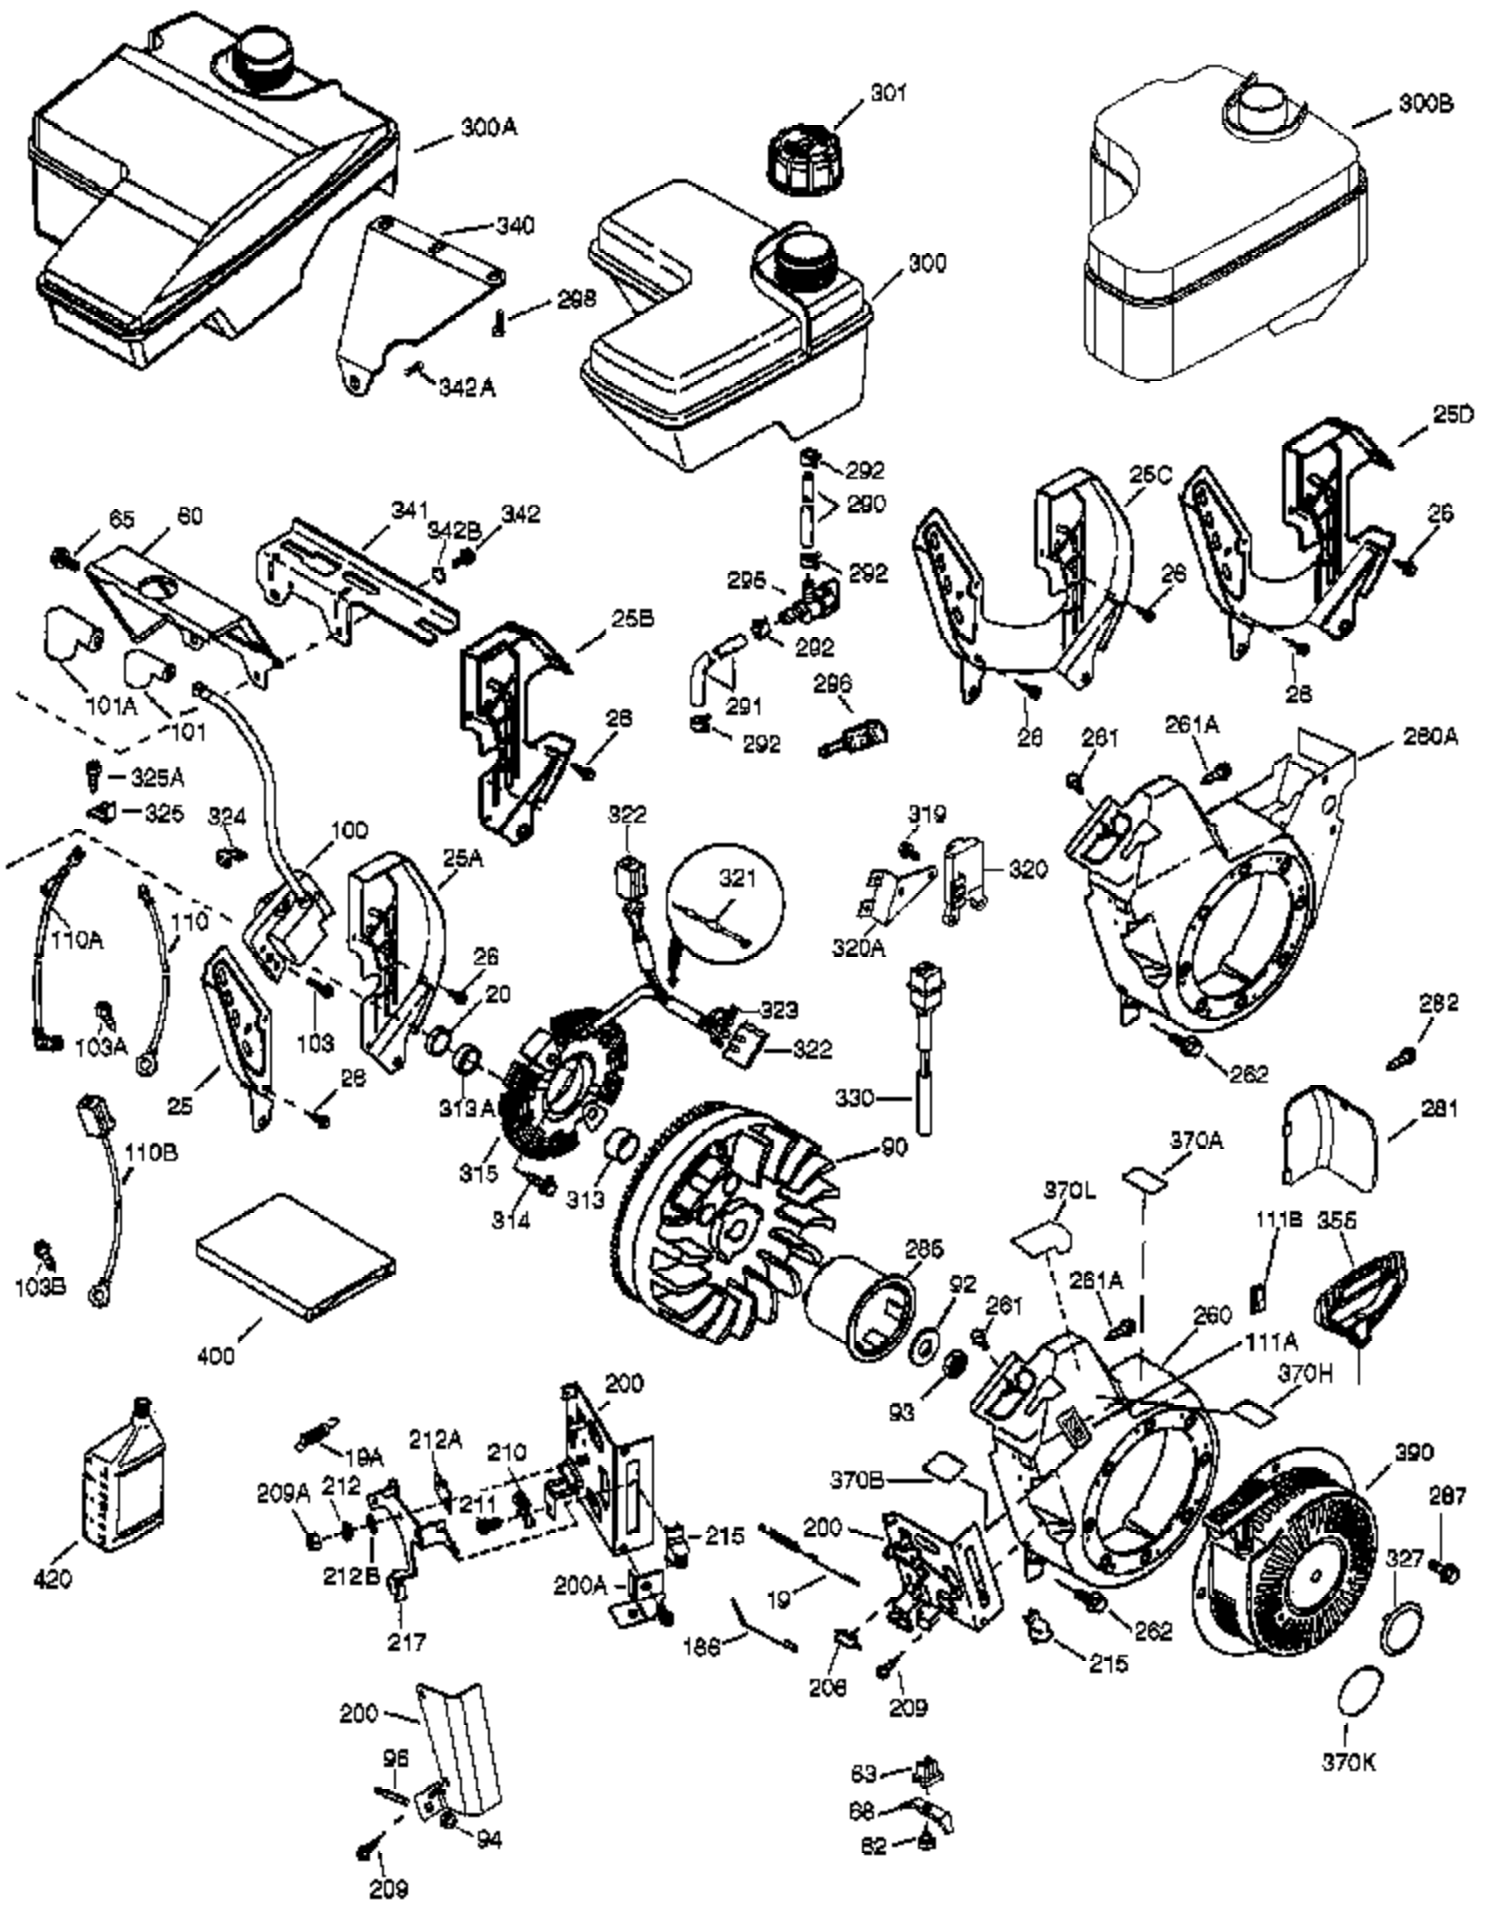

Ref #	Part Number	Qty	Description
19	37111	1	Extension Spring
19A	36741	1	Extension Spring
20	32600	1	Oil Seal
25C	37709	1	Air Baffle (1 pc.)
26	30200	2	Screw, 10-24 x 9/16"
60	36623A	1	Blower Housing Extension
62	650760	1	Screw, 8-32 x 3/8"
63	28545	1	Grommet
65	30200	1	Screw, 10-24 x 9/16"
90	611205	1	Flywheel
92	650815	1	Belleville Washer
93	650816	1	Flywheel Nut
100	34443C	1	Solid State Ignition
101	610118	1	Spark Plug Cover
103A	650767	1	Screw, 8-32 x 27/64"
103	651007	2	Screw, T-15, 10-24 x 15/16"
110	37601	1	Ground Wire
110B	37602	1	Ground Wire
110A	36964	1	Ground Wire
111B	611224	1	Rocker Switch (On/Off)
186	36711	1	Governor Link
200A	37249	1	Control Bracket
200	36740A	1	Control Bracket (Incl. 19A, 210 & 211)
209	650821	1	Screw, 10-32 x 1/2"
210	27793	1	Conduit Clip
211	28942	2	Screw, 10-32 x 3/8"
260	36864	1	Blower Housing
261A	650821	2	Screw, 10-32 x 1/2"
261	651008	1	Screw, 1/4-20 x 31/64"
262	651008	2	Screw, 1/4-20 x 31/64"
285	35985B	1	Starter Cup
287	0	4	Rivet (Can be purchased locally)
290	30705	1	Fuel Line
292	26460	2	Fuel Line Clamp
300	36863	1	Fuel Tank (Incl. 292)
301	36754	1	Fuel Cap
313	34080	1	Spacer
341	36644		Fuel Tank Bracket
342	651010	2	Screw, 1/4-20 x 7/8"
370A	36261	1	Instruction Decal
370K	36695	1	Starter Decal
390	590748	1	Rewind Starter (Note: This engine could have been built with the 59073648 starter)
400	36720	1	* Gasket Set (Incl. items marked PK i n notes)
420	730225A		SAE 30 4-Cycle Engine Oil (Quart)