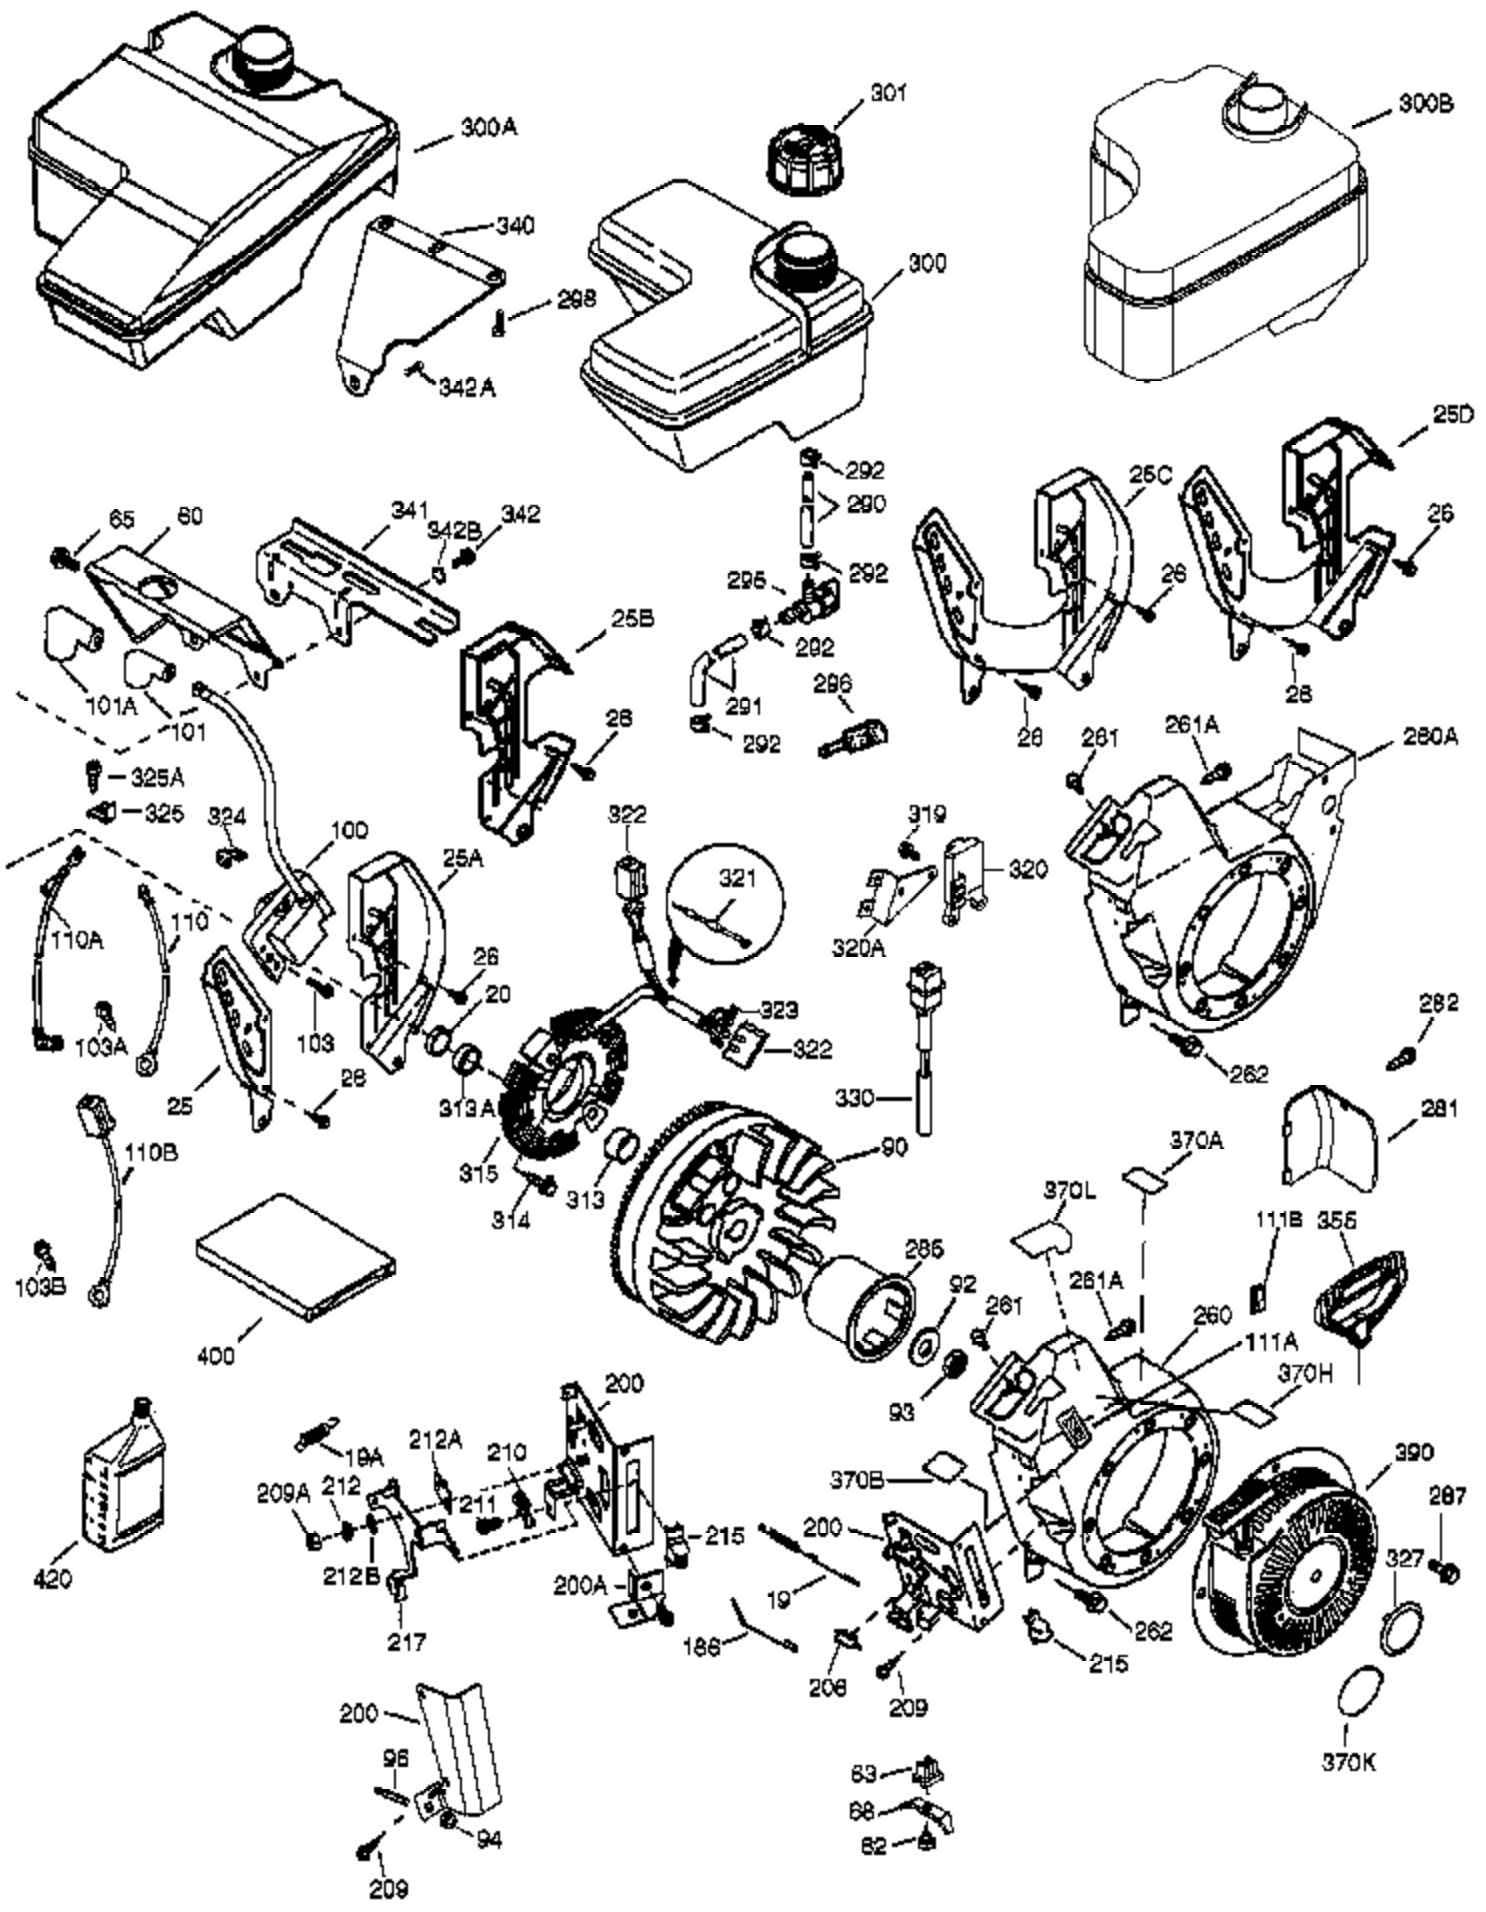

Ref #	Part Number	Qty	Description
19	37111	1	Extension Spring
19B	37828	1	Governor Spring
19A	37766	1	Extension Spring
20	32600	1	Oil Seal
25C	37709	1	Air Baffle (1 pc.)
26	30200	2	Screw, 10-24 x 9/16"
60	36623A	1	Blower Housing Extension
62	650760	1	Screw, 8-32 x 3/8"
62	650760	1	Screw, 8-32 x 3/8"
63	28545	1	Grommet
63	28545	1	Grommet
65	30200	1	Screw, 10-24 x 9/16"
90	611205	1	Flywheel
92	650815	1	Belleville Washer
93	650816	1	Flywheel Nut
100	34443C	1	Solid State Ignition
101	610118	1	Spark Plug Cover
103	651007	2	Screw, T-15, 10-24 x 15/16"
103A	650767	1	Screw, 1/4-20 x 1-19/32"
110B	37602	1	Ground Wire
110B	37745	1	Ground Wire
110A	36964	1	Ground Wire
110	37601	1	Ground Wire
111A	611224	1	Rocker Switch (On/Off)
186	36711	1	Governor Link
200	37827	1	Control Bracket
200A	37249	1	Control Bracket
209	650821	1	Screw, 10-32 x 1/2"
260	36864	1	Blower Housing
261A	650821	2	Screw, 10-32 x 1/2"
261	651008	1	Screw, 1/4-20 x 31/64"
262	651008	2	Screw, 1/4-20 x 31/64"
285	35985B	1	Starter Cup
287	651008	4	Screw, 1/4-20 x 31/64"
290	30705	1	Fuel Line
292	26460	2	Fuel Line Clamp
300	36863	1	Fuel Tank (Incl. 292)
301	36754	1	Fuel Cap
313	34080	1	Spacer
341	36644A		Fuel Tank Bracket
342	651010	2	Screw, 1/4-20 x 7/8"
342B	651086	2	Rubber Washer
370A	36261	1	Instruction Decal
370K	36695	1	Starter Decal
390	590746	1	Rewind Starter (Note: This engine could have been built with the 590704 starter.)
400	36720	1	* Gasket Set (Incl. items marked PK in notes)
420	730225		SAE 30 4-Cycle Engine Oil (Quart)