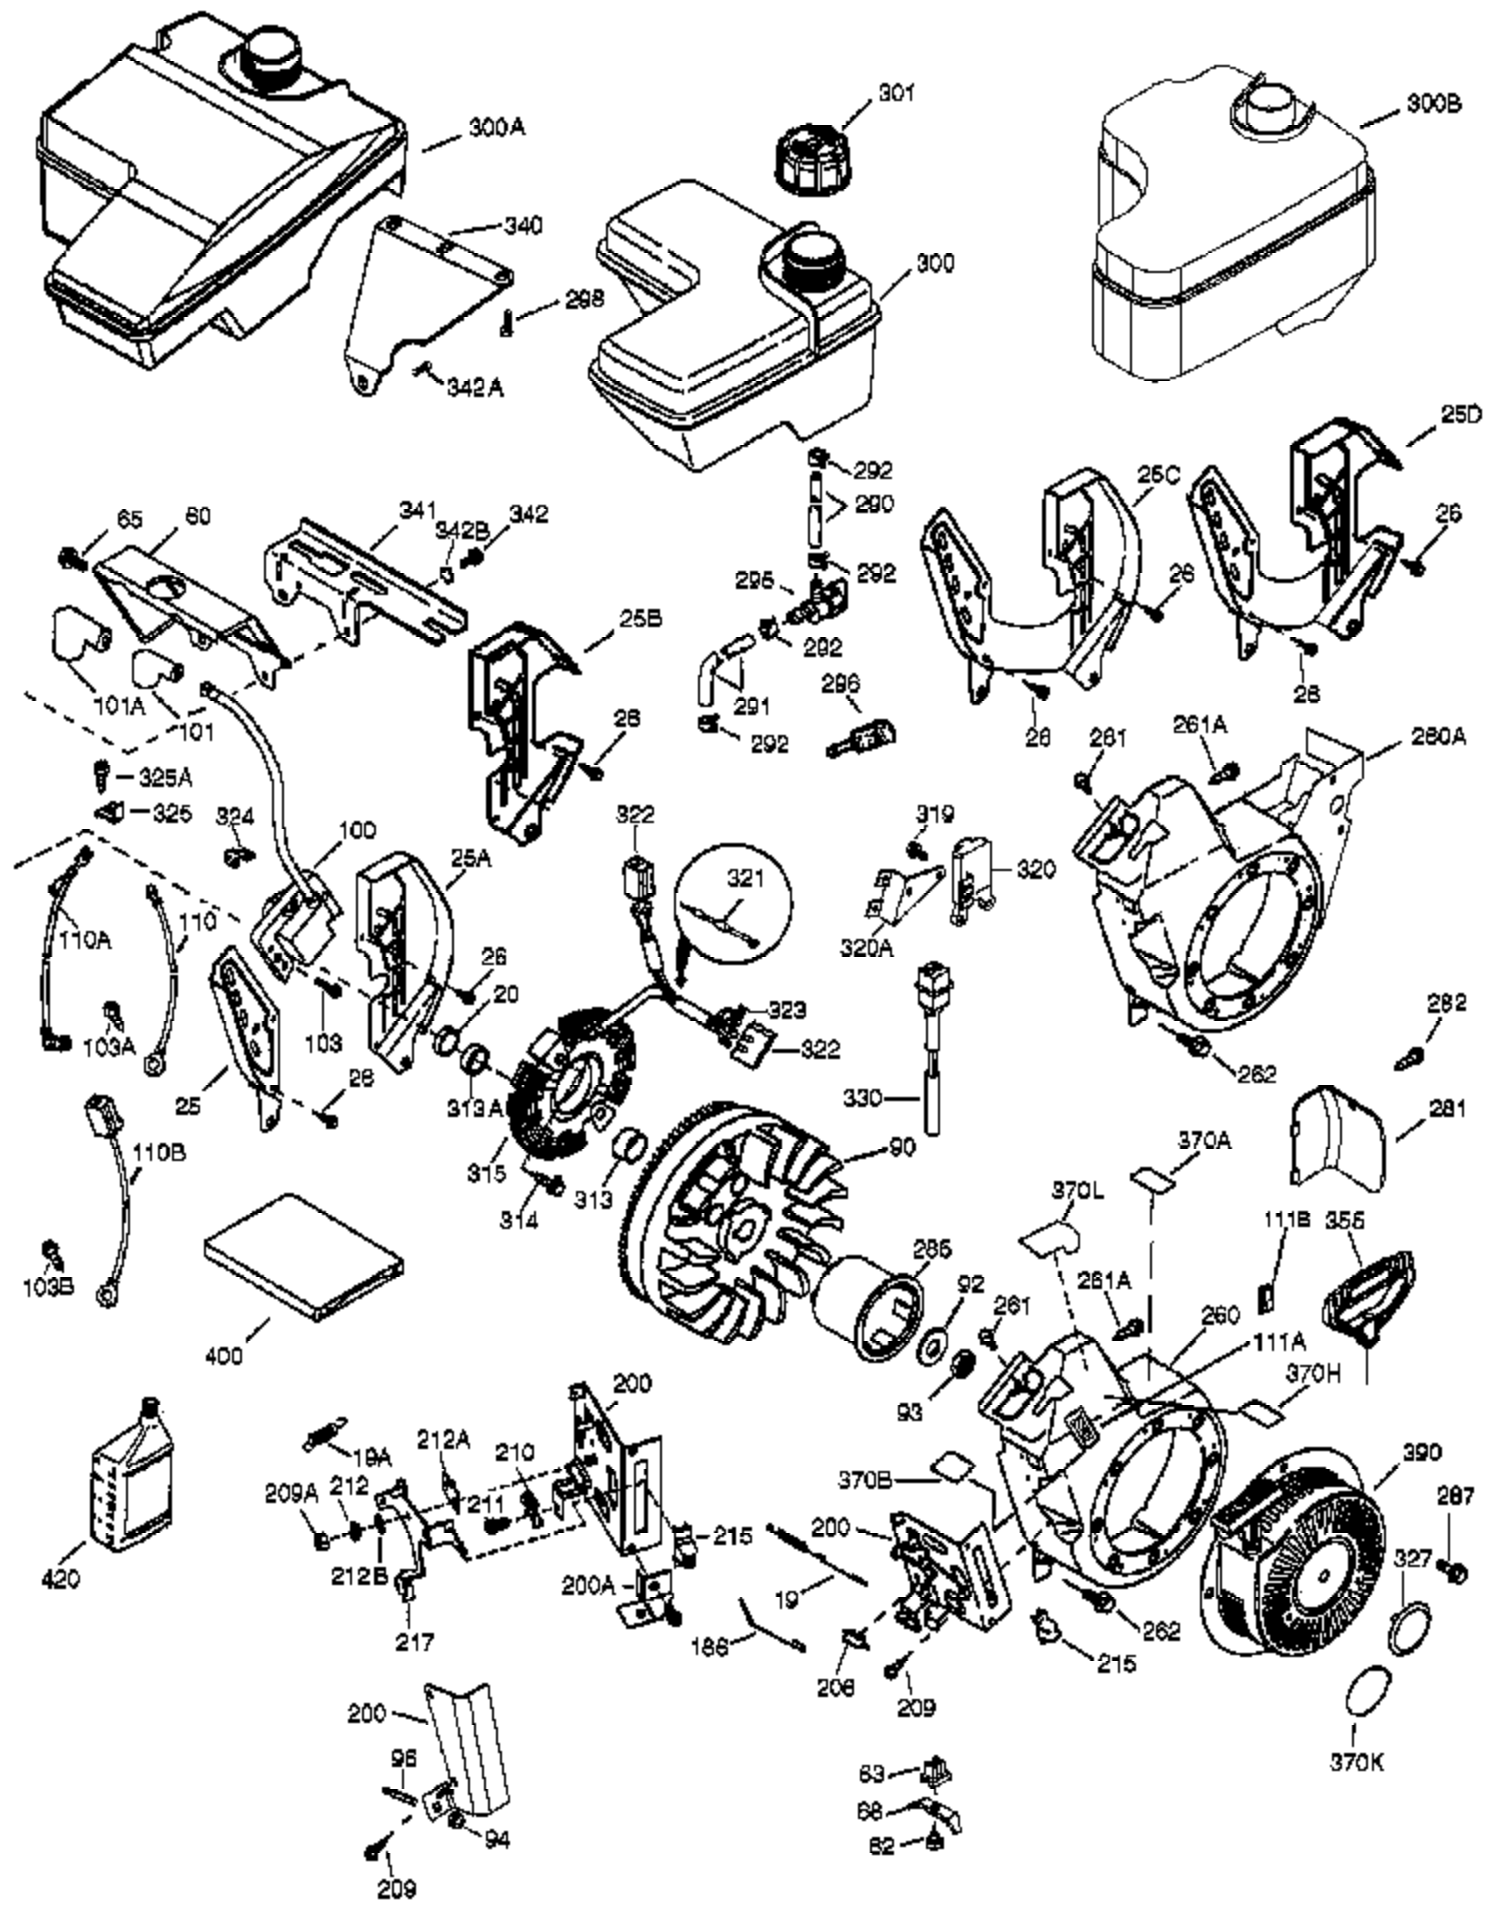

Ref #	Part Number	Qty	Description
19	37111	1	Extension Spring
20	32600	1	Oil Seal
25A	36622	1	Air Baffle (Right)
25	36621	1	Air Baffle (Left)
26	30200	1	Screw, 10-24 x 9/16"
60	36623A	1	Blower Housing Extension
65	30200	1	Screw, 10-24 x 9/16"
90	611205	1	Flywheel
92	650815	1	Belleville Washer
93	650816	1	Flywheel Nut
100	34443B	1	Solid State Ignition
101	610118	1	Spark Plug Cover
103	651007	2	Screw, Torx T-15, 10-24 x 15/16"
110	36767	1	Ground Wire
111A	611223	1	Low Oil Indicator Light
186	36711	1	Governor Link
200A	36686	1	Boden Wire Bracket
200	36736	1	Control Bracket (Incl. 206 & 209A thr u 217)
206	610973	1	Terminal
209A	651016	1	Nut, 10-32
209	650821	1	Screw, 10-32 x 1/2"
210	27793	1	Conduit Clip
211	28942	1	Screw, 10-32 x 3/8"
212A	36685	1	Bearing Plate
212	30773A	1	Bushing
212B	651017	1	Washer
215	36638	1	Control Knob
217	36684	1	Control Lever Assembly
260	36864	1	Blower Housing
261	651008	1	Screw, 1/4-20 x 31/64"
261A	650821	2	Screw, 10-32 x 1/2"
262	651008	2	Screw, 1/4-20 x 31/64"
285	35985B	1	Starter Cup
287	651008	4	Screw, 1/4-20 x 31/64"
290	30705	1	Fuel Line
292	26460	2	Fuel Line Clamp
300B	37048	1	Fuel Tank (Incl. 292 & 301)
301	36246	1	Fuel Cap
313	34080	1	Spacer
325	29443	1	Wire Clip
341	36644	1	Fuel Tank Bracket
342	651010	2	Screw, 1/4-20 x 7/8"
370A	36261	1	Lubrication Decal
370K	36695	1	Starter Decal
370L	36771	1	Oil Sensor Decal
370B	35703	1	Speed Control Decal
390	590746	1	Rewind Starter
400	36720	1	* Gasket Set (Incl. items marked PK i n notes) Incl. (1) each of 26756, 27272A, 29673, 35626, 36581, 36624, 36719
420	730225A	1	SAE 30 4-Cycle Engine Oil (Quart)