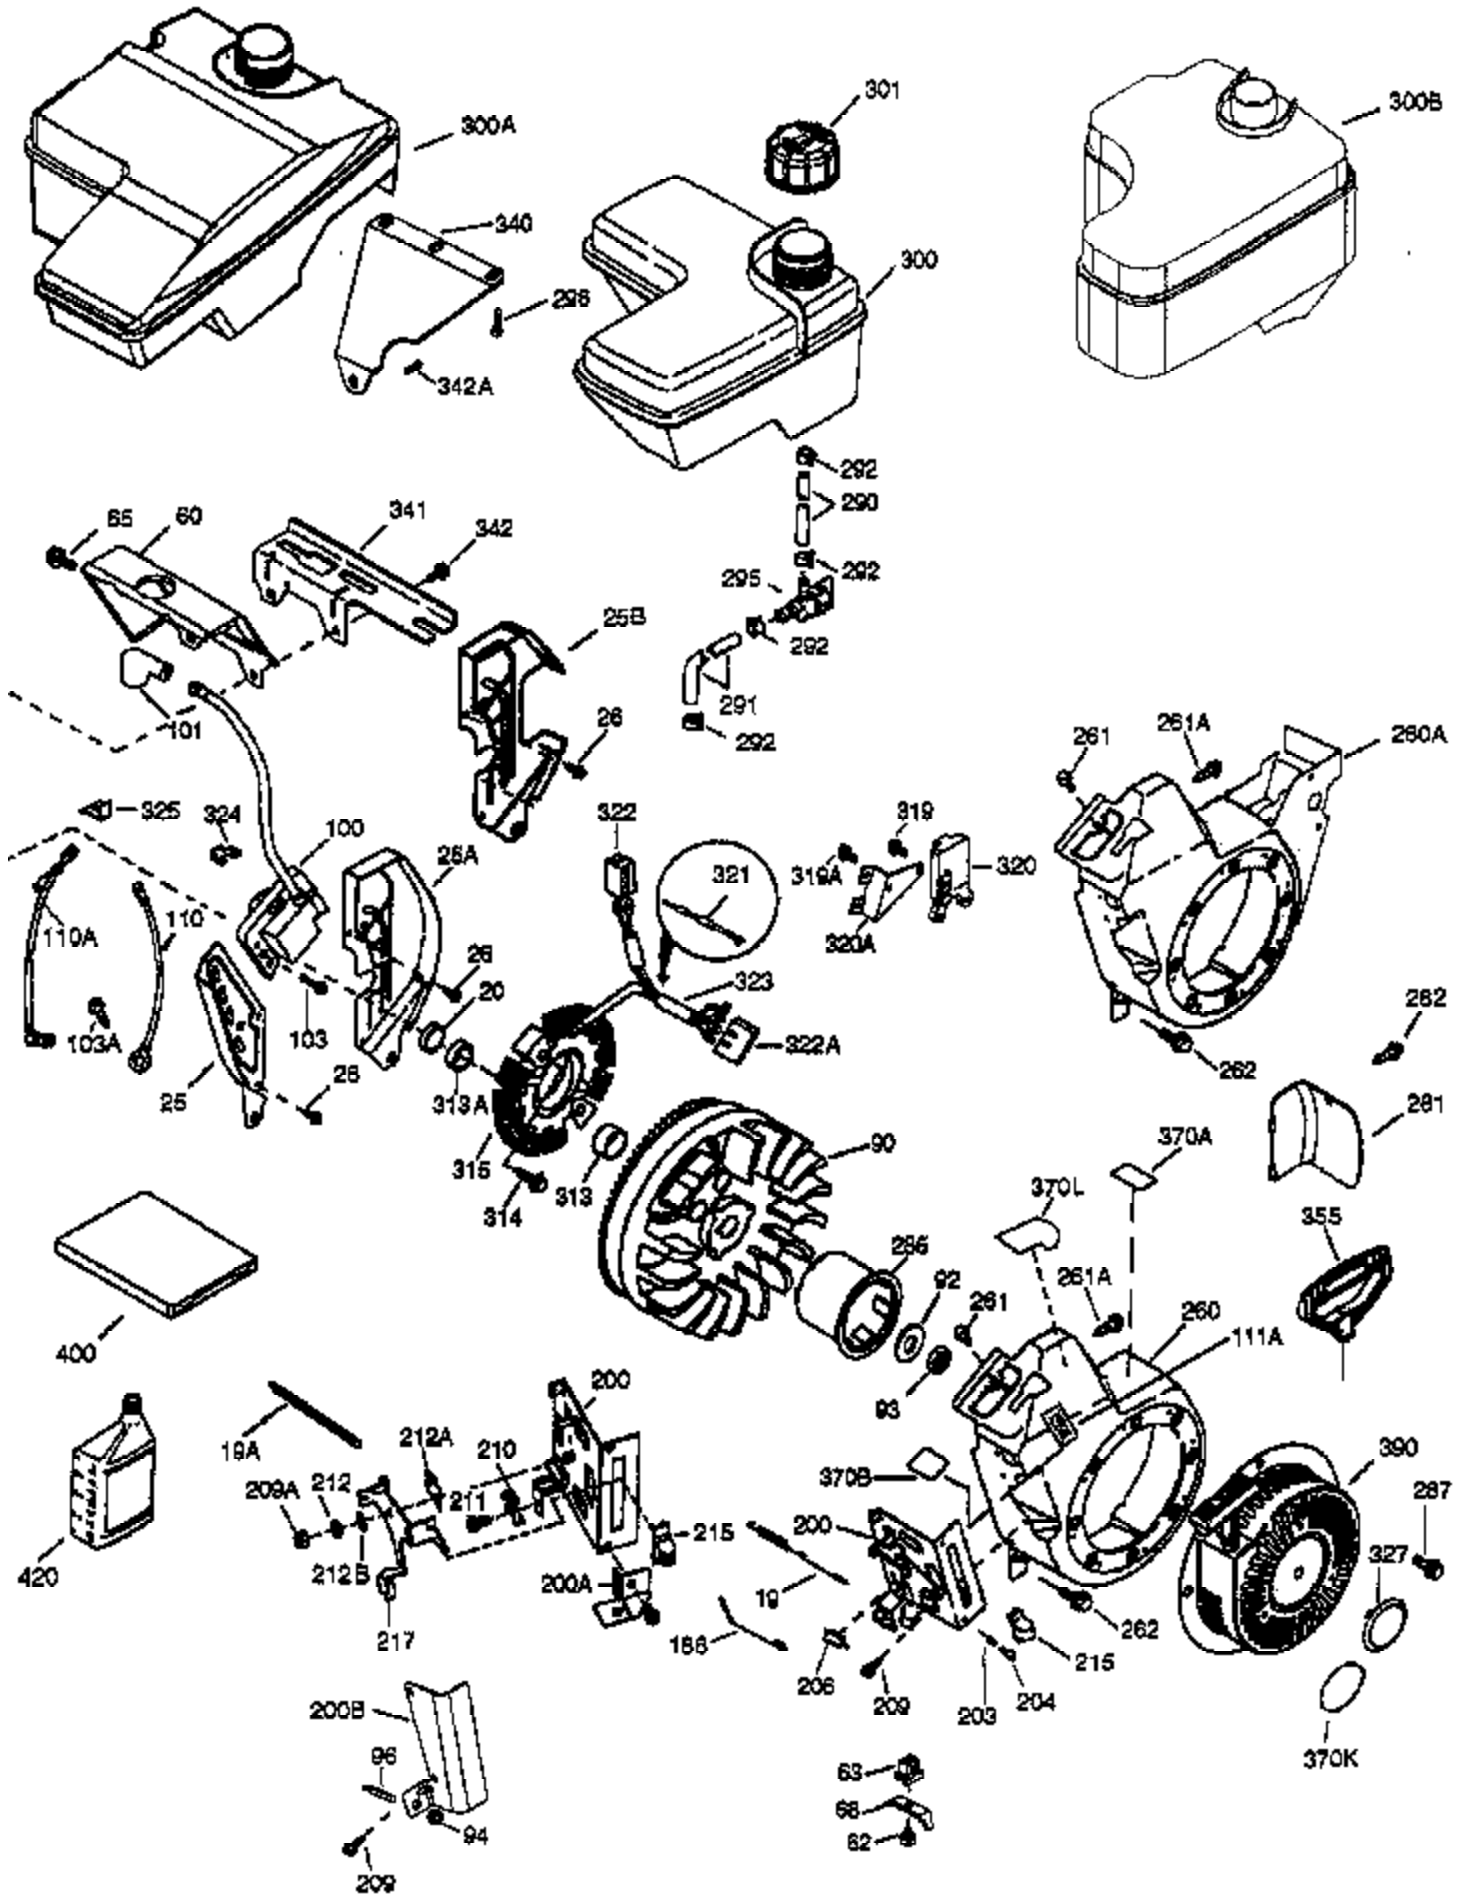

Ref #	Part Number	Qty	Description
19	37111	1	Extension Spring
19A	36741	1	Extension Spring
20	32600	1	Oil Seal
25A	36622	1	Air Baffle (Right)
25	36621	1	Air Baffle (Left)
26	30200	1	Screw, 10-24 x 9/16"
60	36623A	1	Blower Housing Extension
62	650760	1	Screw, 8-32 x 3/8"
63	28545	1	Grommet
65	30200	1	Screw, 10-24 x 9/16"
68	33356	1	Ground Terminal
90	611205	1	Flywheel
92	650815	1	Belleville Washer
93	650816	1	Flywheel Nut
100	34443B	1	Solid State Ignition
101	610118	1	Spark Plug Cover
103	651007	2	Screw, Torx T-15, 10-24 x 15/16"
103A	650767	1	Screw
110A	36964	1	Ground Wire
110	36963	1	Ground Wire
111A	611224	1	Rocker Switch (On/Off)
151A	40016A	1	Intake Valve Seal
186	36711	1	Governor Link
200A	37249	1	Control Bracket
200	36740A	1	Control Bracket (Incl. 19A, 210 & 211)
209	650821	1	Screw, 10-32 x 1/2"
210	27793	1	Conduit Clip
211	28942	2	Screw, 10-32 x 3/8"
260	36864	1	Blower Housing
261A	650821	2	Screw, 10-32 x 1/2"
261	651008	1	Screw, 1/4-20 x 31/64"
262	651008	2	Screw, 1/4-20 x 31/64"
285	35985B	1	Starter Cup
287	651008	4	Screw, 1/4-20 x 31/64"
290	30705	1	Fuel Line
292	26460	2	Fuel Line Clamp
300	36863	1	Fuel Tank (Incl. 292 & 301)
301	36754	1	Fuel Cap
313	34080	1	Spacer
325A	30200	1	Screw, 10-24 x 9/16"
325	37471	1	Fuel Line Bracket
341	36644	1	Fuel Tank Bracket
342	651010	2	Screw, 1/4-20 x 7/8"
370K	36695	1	Starter Decal
370A	36261	1	Lubrication Decal
390	590746	1	Rewind Starter
400	36720	1	* Gasket Set (Incl. items marked PK i n notes) Incl. (1) each of 26756, 27272A, 29673, 35626, 36581, 36624, 36719
420	730225	1	SAE 30 4-Cycle Engine Oil (Quart)