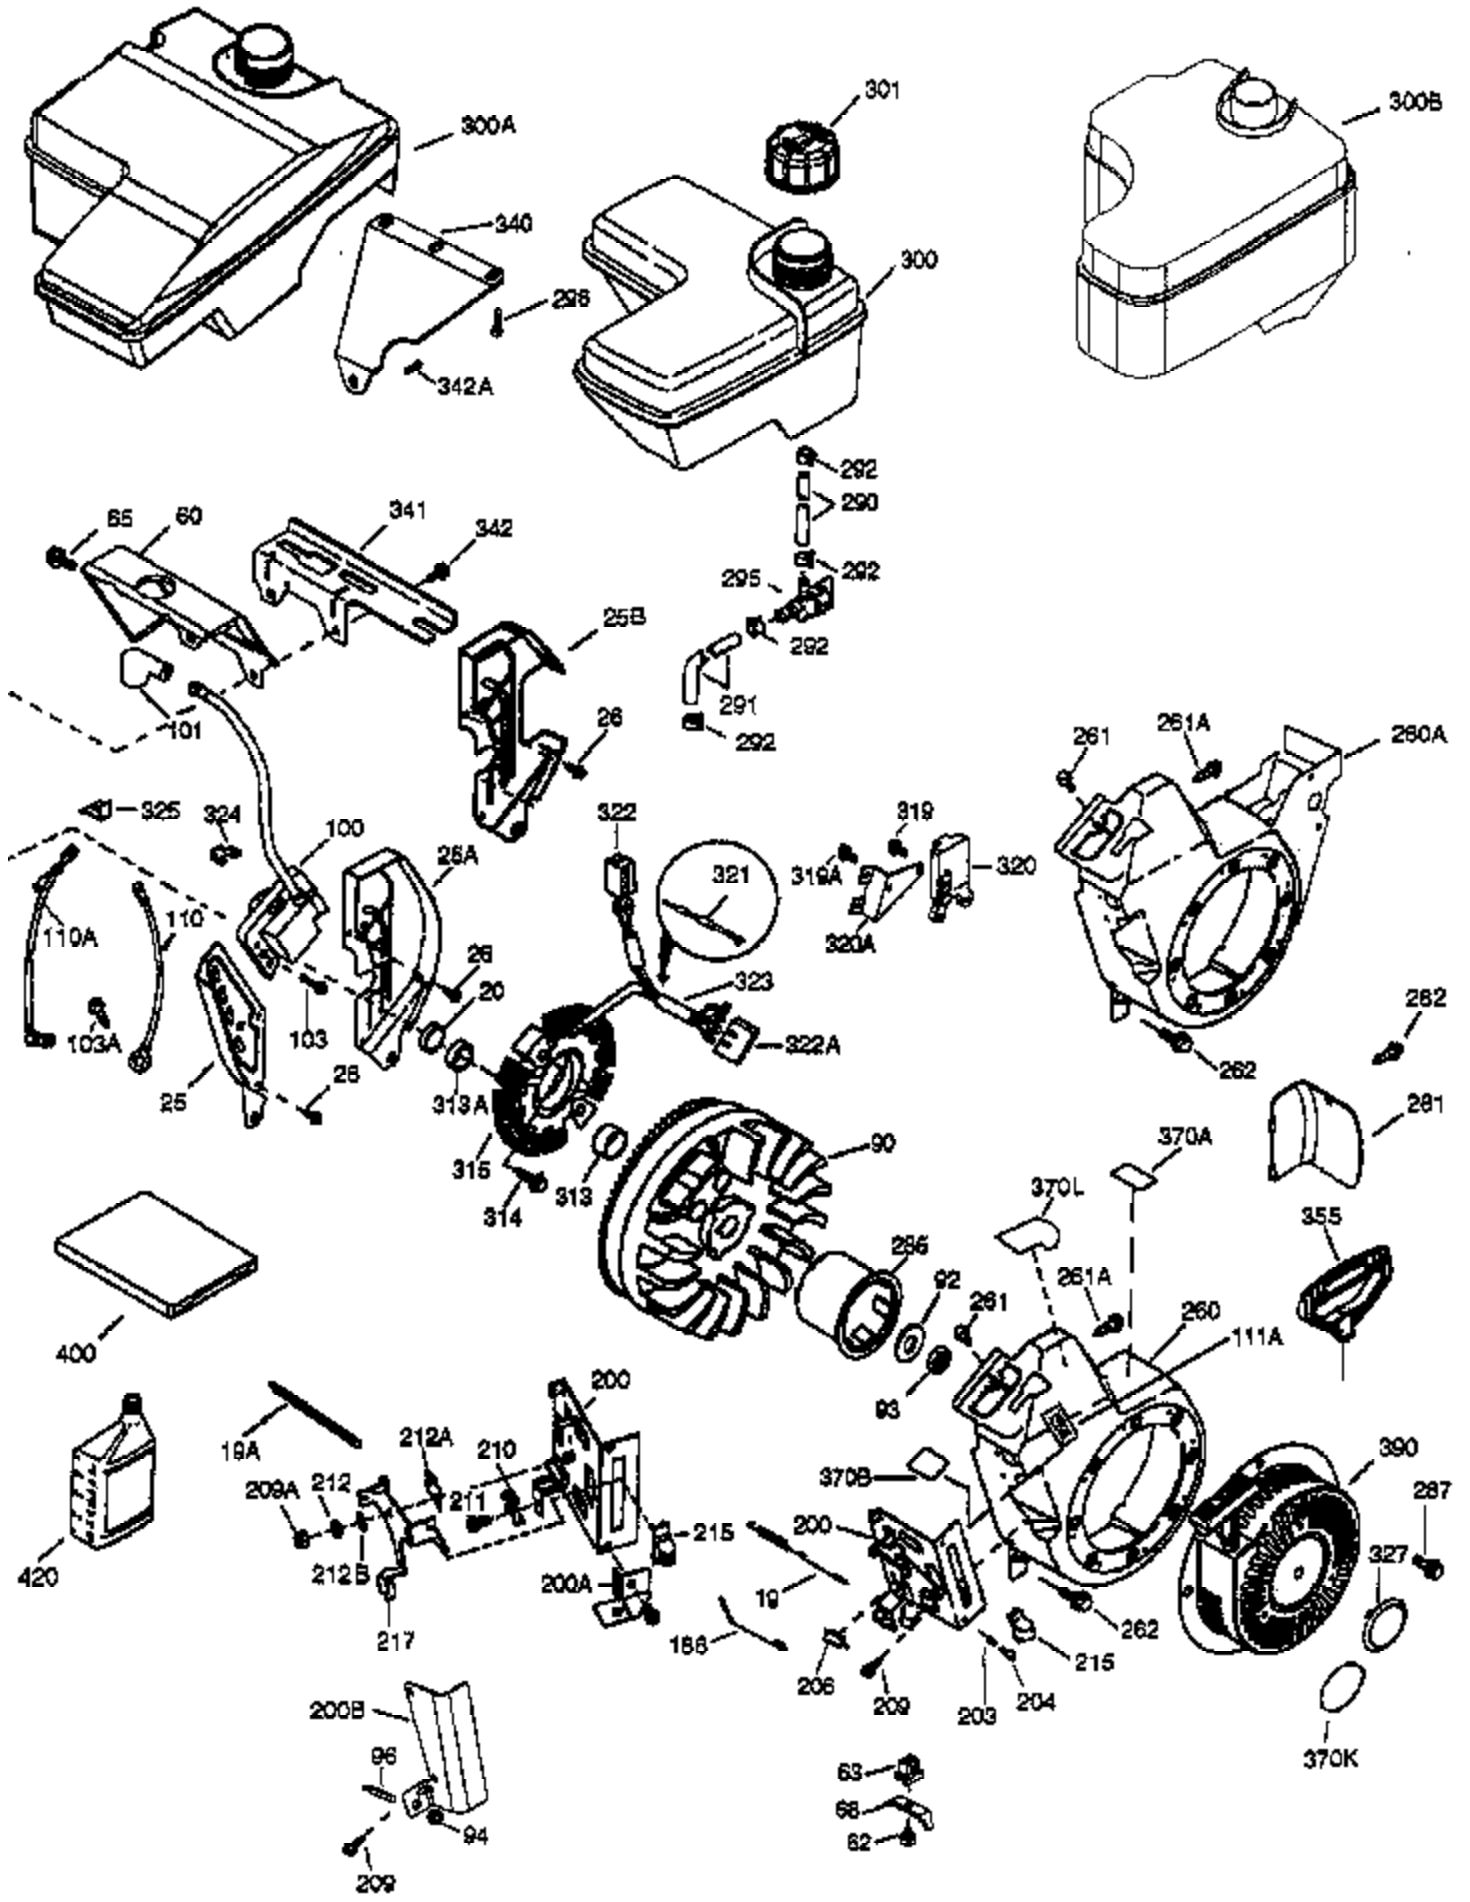

Ref #	Part Number	Qty	Description
19	37111	1	Extension Spring
19A	36741	1	Extension Spring
20	32600	1	Oil Seal
25	36621	1	Air Baffle (Left)
25A	36622	1	Air Baffle (Right)
26	30200	1	Screw, 10-24 x 9/16"
60	36623A	1	Blower Housing Extension
62	650760	1	Screw, 8-32 x 3/8"
63	28545	1	Grommet
65	30200	1	Screw, 10-24 x 9/16"
68	33356	1	Ground Terminal
90	611205	1	Flywheel
92	650815	1	Belleville Washer
93	650816	1	Flywheel Nut
100	34443B	1	Solid State Ignition
101	610118	1	Spark Plug Cover
103	651007	2	Screw, Torx T-15, 10-24 x 15/16"
110	36681	1	Ground Wire
186	36711	1	Governor Link
200	36740A	1	Control Bracket (Incl. 19A, 210 & 211)
200A	37249	1	Control Bracket
209	650821	1	Screw, 10-32 x 1/2"
210	27793	1	Conduit Clip
211	28942	2	Screw, 10-32 x 3/8"
260	36864	1	Blower Housing
261A	650821	2	Screw, 10-32 x 1/2"
261	651008	1	Screw, 1/4-20 x 31/64"
262	651008	2	Screw, 1/4-20 x 31/64"
285	35985B	1	Starter Cup
287	651008	4	Screw, 1/4-20 x 31/64"
290	30705	1	Fuel Line
292	26460	2	Fuel Line Clamp
300	36863	1	Fuel Tank (Incl. 292 & 301)
301	36754	1	Fuel Cap
313	34080	1	Spacer
325	29443	1	Wire Clip
341	36644	1	Fuel Tank Bracket
342	651010	2	Screw, 1/4-20 x 7/8"
370A	36261	1	Lubrication Decal
370K	36695	1	Starter Decal
390	590746	1	Rewind Starter (NOTE: This engine could have been built with 590704 starter.)
400	36720	1	* Gasket Set (Incl. items marked PK in notes) Incl. (1) each of 26756, 27272A, 29673, 35626, 36581, 36624, 36719
420	730225	1	SAE 30 4-Cycle Engine Oil (Quart)