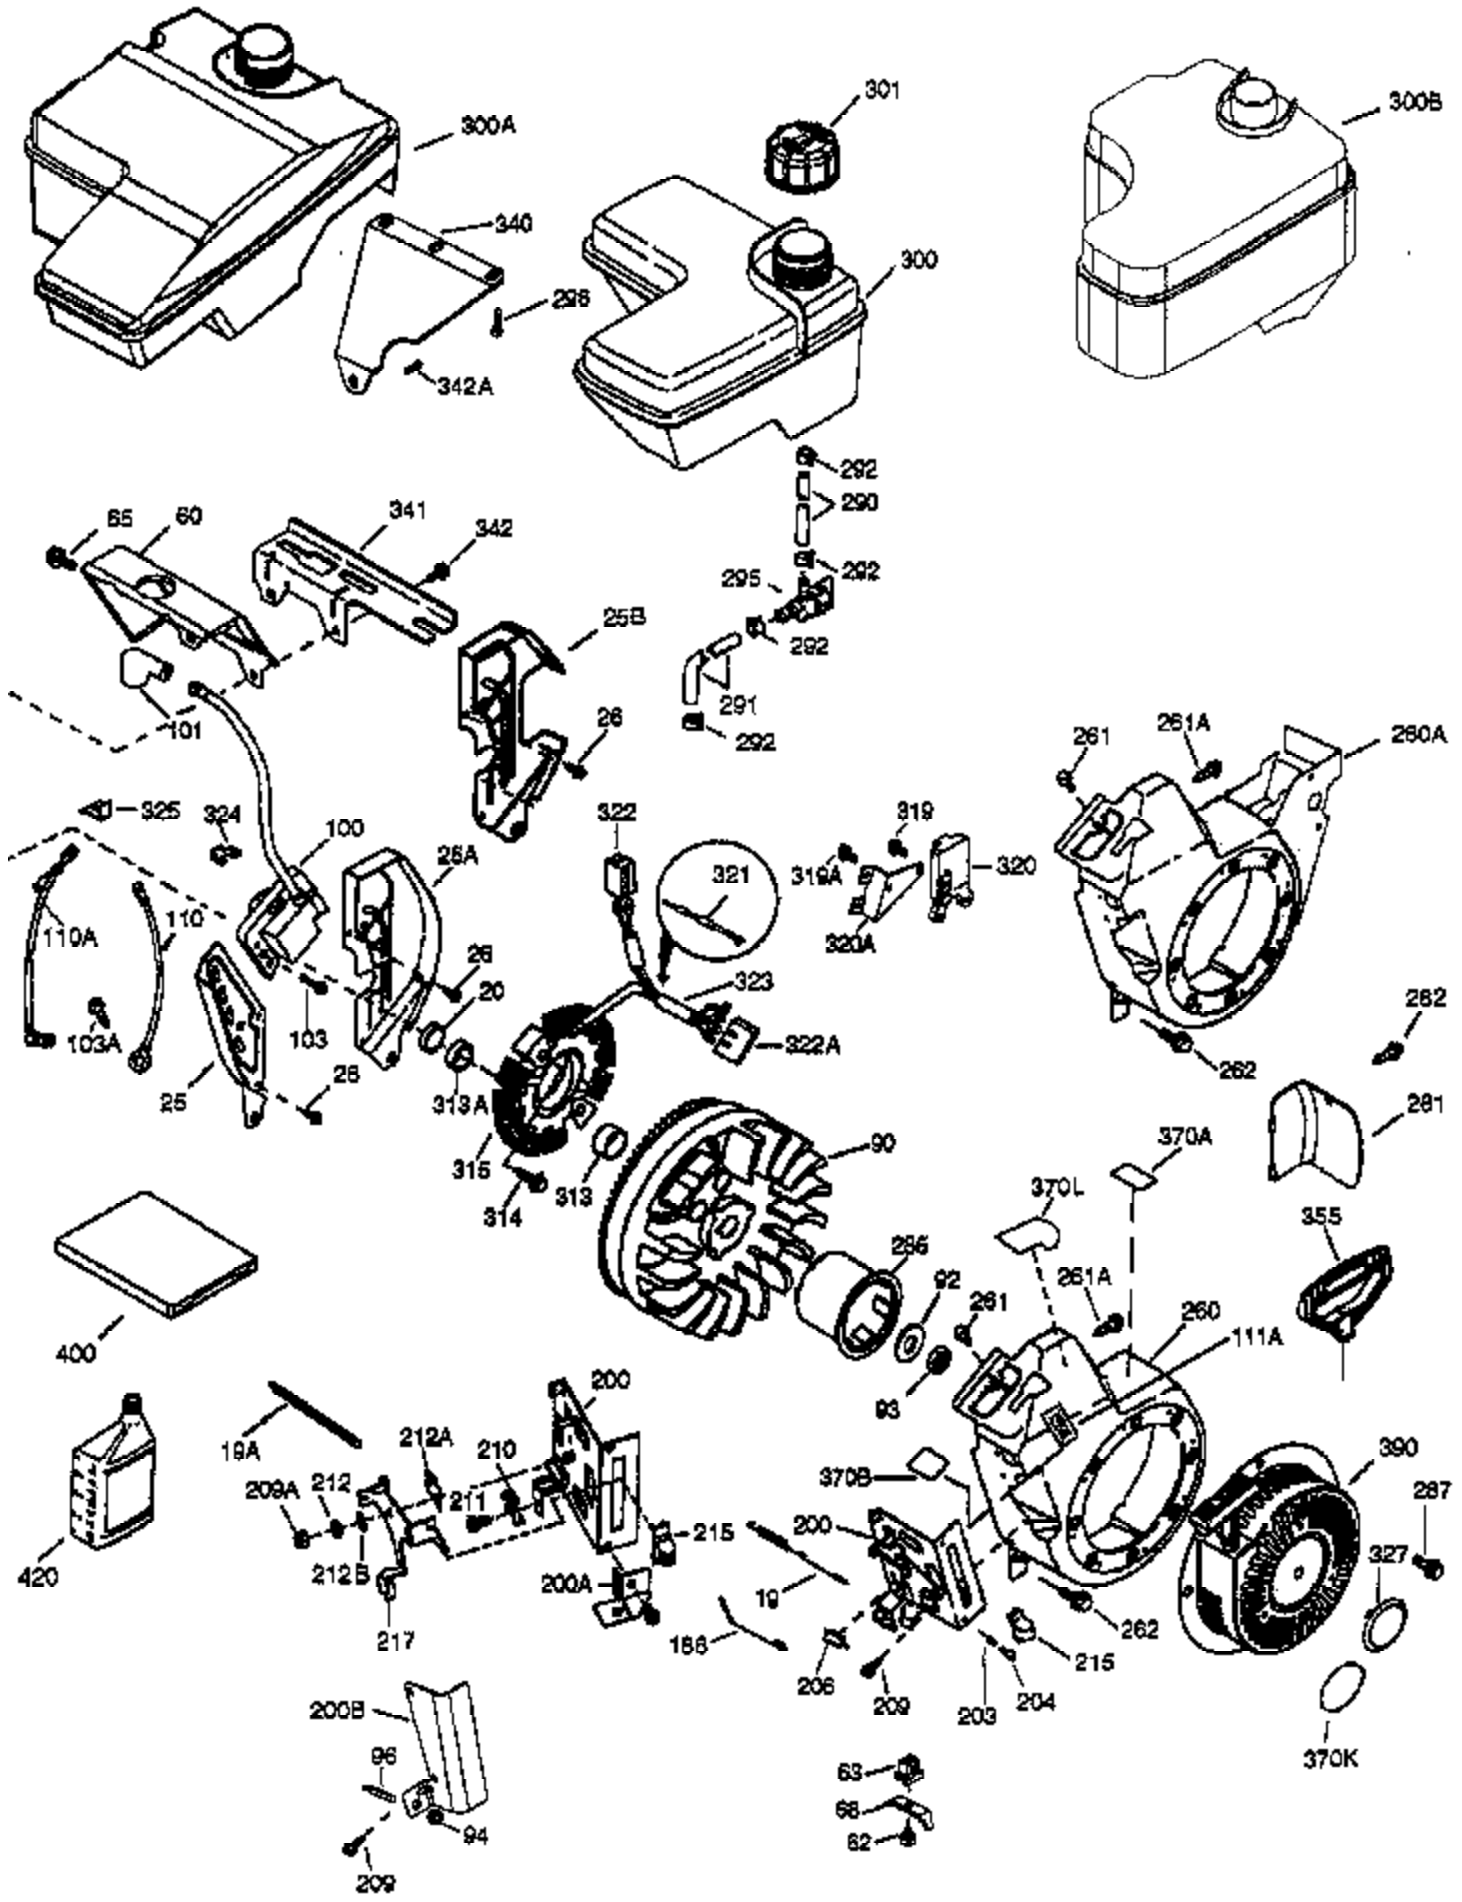

Ref #	Part Number	Qty	Description
19	37111	1	Extension Spring
19A	36741	1	Extension Spring
20	32600	1	Oil Seal
25A	36622	1	Air Baffle (Right)
25	36621	1	Air Baffle (Left)
26	30200	1	Screw, 10-24 x 9/16"
60	36623A	1	Blower Housing Extension
63	28545	1	Grommet
65	30200	1	Screw, 10-24 x 9/16"
90	611205	1	Flywheel
92	650815	1	Belleville Washer
93	650816	1	Flywheel Nut
100	34443B	1	Solid State Ignition
101	610118	1	Spark Plug Cover
103A	650767	1	Screw, 8-32 X 27/64"
103	651007	2	Screw, T-15, 10-24 x 15/16"
110A	36964	1	Ground Wire
110	36963	1	Ground Wire
111A	611224	1	Rocker Switch (on/off)
151A	40016A	1	Intake Valve Seal
186	36711	1	Governor Link
200A	37249	1	Control Bracket
200	36740A	1	Control Bracket (Incl. 19A, 210 & 211)
209	650821	1	Screw, 10-32 x 1/2"
210	27793	1	Conduit Clip
211	28942	2	Screw, 10-32 x 3/8"
260	36864	1	Blower Housing
261A	650821	2	Screw, 10-32 x 1/2"
261	651008	1	Screw, 1/4-20 x 31/64"
262	651008	2	Screw, 1/4-20 x 31/64"
285	35985B	1	Starter Cup
287	651008	4	Screw, 1/4-20 x 31/64"
290	30705	1	Fuel Line
292	26460	2	Fuel Line Clamp
300	36863	1	Fuel Tank (Incl. 292 & 301)
301	36754	1	Fuel Cap
313	34080	1	Spacer
325	37471	1	Fuel Line Bracket
325A	30200	1	Screw, 10-24 X 9/16"
341	36644	1	Fuel Tank Bracket
342	651010	2	Screw, 1/4-20 x 7/8"
370A	36261	1	Lubrication Decal
370K	36695	1	Starter Decal
390	590746	1	Rewind Starter (NOTE: This engine could have been built with 590704 starter.)
400	36720	1	* Gasket Set (Incl. items marked PK in notes) Incl. (1) each of 26756, 27272A, 29673, 35626, 36581, 36624, 36719
420	730225	1	SAE 30 4-Cycle Engine Oil (Quart)