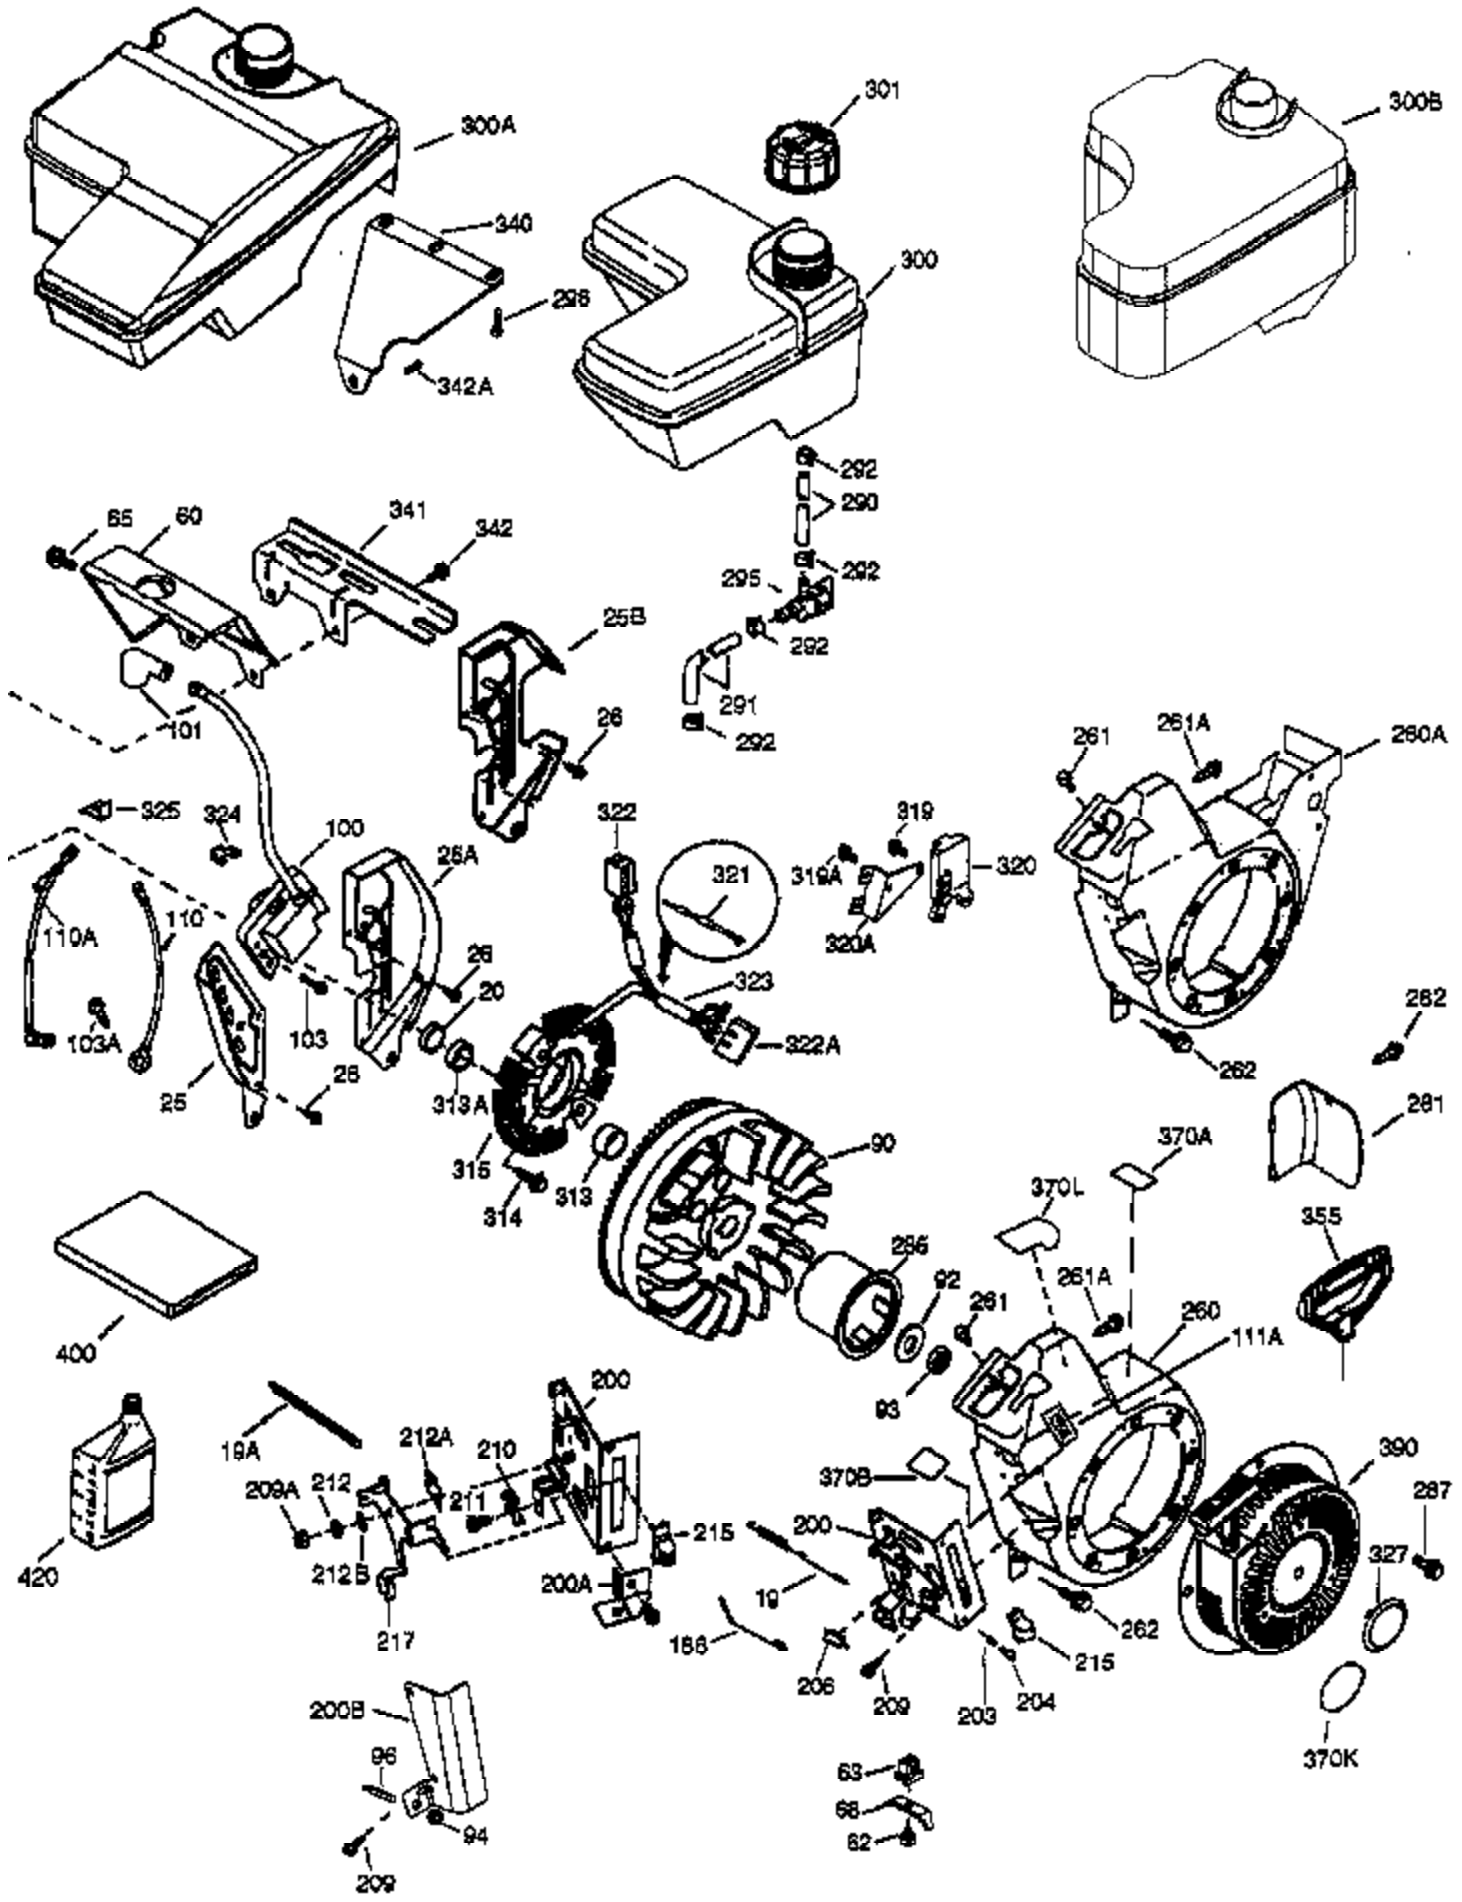

Ref #	Part Number	Qty	Description
19A	36741	1	Extension Spring
19	37111	1	Extension Spring
20	32600	1	Oil Seal
25A	36869	1	Air Baffle (Right)
25	36621	1	Air Baffle (Left)
26	30200	1	Screw, 10-24 x 9/16"
60	36623A	1	Blower Housing Extension
62	650760	1	Screw, 8-32 x 3/8"
63	28545	1	Grommet
65	30200	1	Screw, 10-24 x 9/16"
90	611234	1	Flywheel
92	650815	1	Belleville Washer
93	650816	1	Flywheel Nut
100	34443B	1	Solid State Ignition
101	610118	1	Spark Plug Cover
103	651007	2	Screw, Torx T-15, 10-24 x 15/16"
110	36681	1	Ground Wire
186	36711	1	Governor Link
200A	37249	1	Control Bracket
200	36740A	1	Control Bracket (Incl. 19A, 210 & 211)
209	650821	1	Screw, 10-32 x 1/2"
210	27793	1	Conduit Clip
211	28942	2	Screw, 10-32 x 3/8"
260	36994	1	Blower Housing
261A	650821	2	Screw, 10-32 x 1/2"
261	651008	1	Screw, 1/4-20 x 31/64"
262	651008	2	Screw, 1/4-20 x 31/64"
285	35985B	1	Starter Cup
287	0	4	Rivet (Can be purchased locally)
290	30705	1	Fuel Line
292	26460	2	Fuel Line Clamp
300	36863	1	Fuel Tank (Incl. 292)
301	36754	1	Fuel Cap
313	34080	1	Spacer
313A	35189	1	Spacer
314	650873	2	Screw, 1/4-20 x 3/4"
315	611104	1	Alternator Coil (3 Amp DC, 5 Amp AC) (Incl. 321, 322 & 323)
321	611161	1	Diode
322	611142	1	Connector Body
323	611118	1	Terminal
325	29443	1	Wire Clip
341	36644		Fuel Tank Bracket
342	651010	2	Screw, 1/4-20 x 7/8"
361	650990	3	Screw, Torx T-30, 1/4-20 x 15/32"
370K	36695	1	Starter Decal
370A	36261	1	Identification Decal
390	590736	1	Rewind Starter (Note: This engine could have been built with 590748 starter.)
400	36720	1	* Gasket Set (Incl. items marked PK in notes) Incl. (1) each of 26756, 27272A, 29673, 35626, 36581, 36624, 36719
420	730225		SAE 30 4-Cycle Engine Oil (Quart)