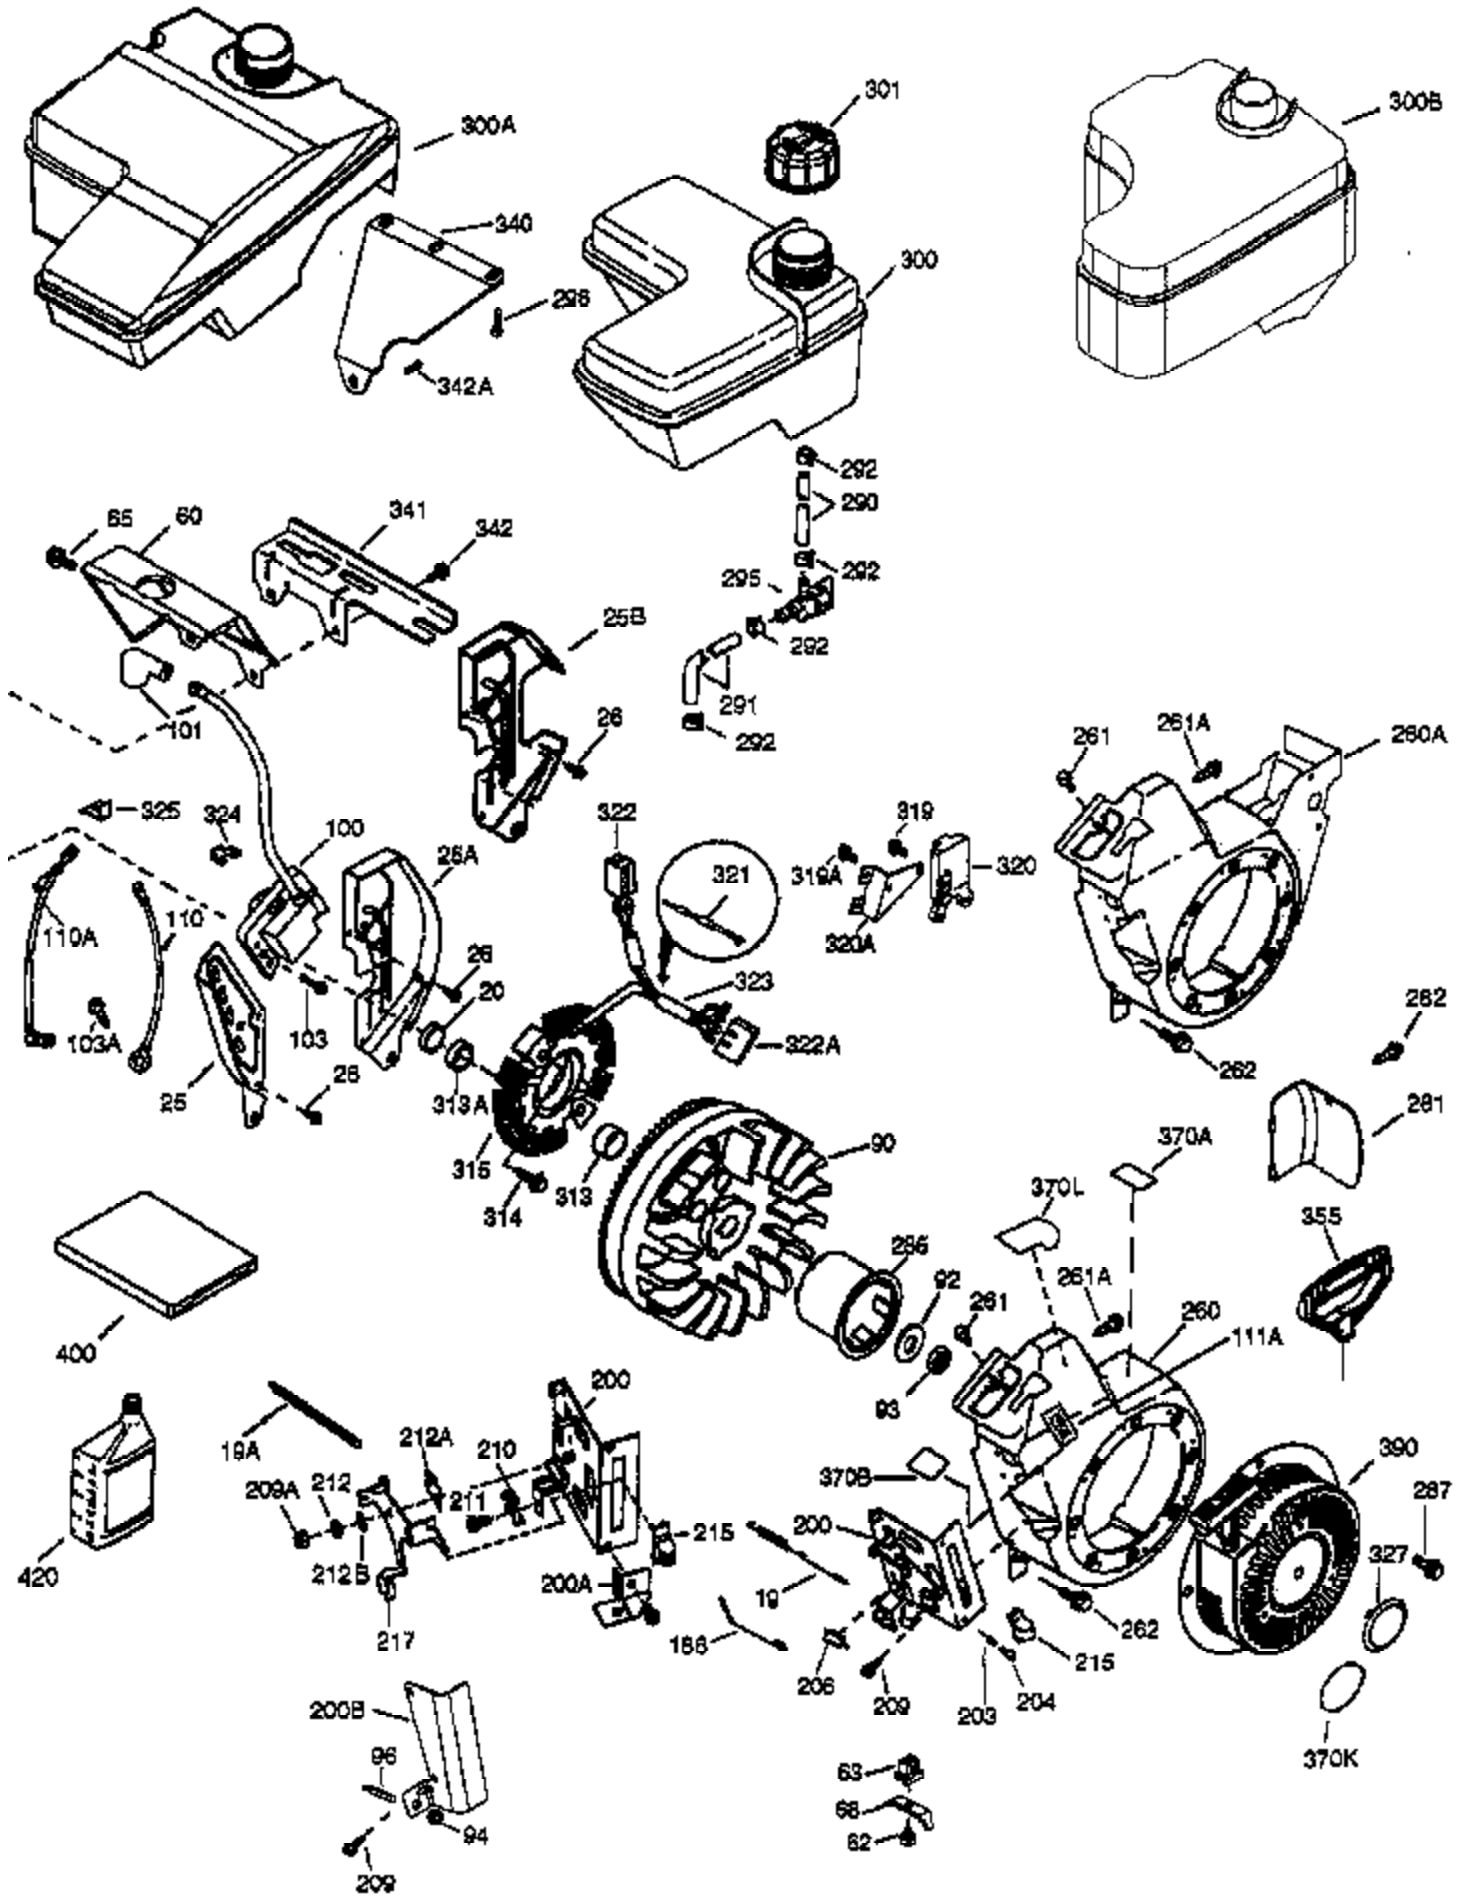

Ref #	Part Number	Qty	Description
19	37111	1	Extension Spring
19A	36741	1	Extension Spring
20	32600	1	Oil Seal
25	36621	1	Air Baffle (Left)
25A	36622	1	Air Baffle (Right)
26	30200	1	Screw, 10-24 x 9/16"
60	36623A	1	Blower Housing Extension
62	650760	1	Screw, 8-32 x 3/8"
63	28545	1	Grommet
65	30200	1	Screw, 10-24 x 9/16"
68	33356	1	Ground Terminal
90	611205	1	Flywheel
92	650815	1	Belleville Washer
93	650816	1	Flywheel Nut
100	34443B	1	Solid State Ignition
101	610118	1	Spark Plug Cover
103	651007	2	Screw, Torx T-15, 10-24 x 15/16"
103A	650767	1	Screw, 8-32 x 27/64"
110A	36964	1	Ground Wire
110	36963	1	Ground Wire
111B	611224	1	Rocker On/Off Switch
186	36711	1	Governor Link
200	36740A	1	Control Bracket (Incl. 19A, 210 & 211)
200A	37249	1	Control Bracket
209	650821	1	Screw, 10-32 x 1/2"
210	27793	1	Conduit Clip
211	28942	2	Screw, 10-32 x 3/8"
260	36864	1	Blower Housing
261A	650821	2	Screw, 10-32 x 1/2"
261	651008	1	Screw, 1/4-20 x 31/64"
262	651008	2	Screw, 1/4-20 x 31/64"
285	35985B	1	Starter Cup
287	0	4	Rivet (Can be purchased locally)
290	30705	1	Fuel Line
292	26460	2	Fuel Line Clamp
300	36863	1	Fuel Tank (Incl. 292 & 301)
301	36754	1	Fuel Cap
313	34080	1	Spacer
325	29443	1	Wire Clip
341	36644		Fuel Tank Bracket
342	651010	2	Screw, 1/4-20 x 7/8"
370A	36261	1	Identification Decal
370K	36695	1	Starter Decal
390	590736	1	Rewind Starter (NOTE: This engine could have been built with 590748 starter.)
400	36720	1	* Gasket Set (Incl. items marked PK in notes) Incl. (1) each of 26756, 27272A, 29673, 35626, 36581, 36624, 36719
420	730225		SAE 30 4-Cycle Engine Oil (Quart)