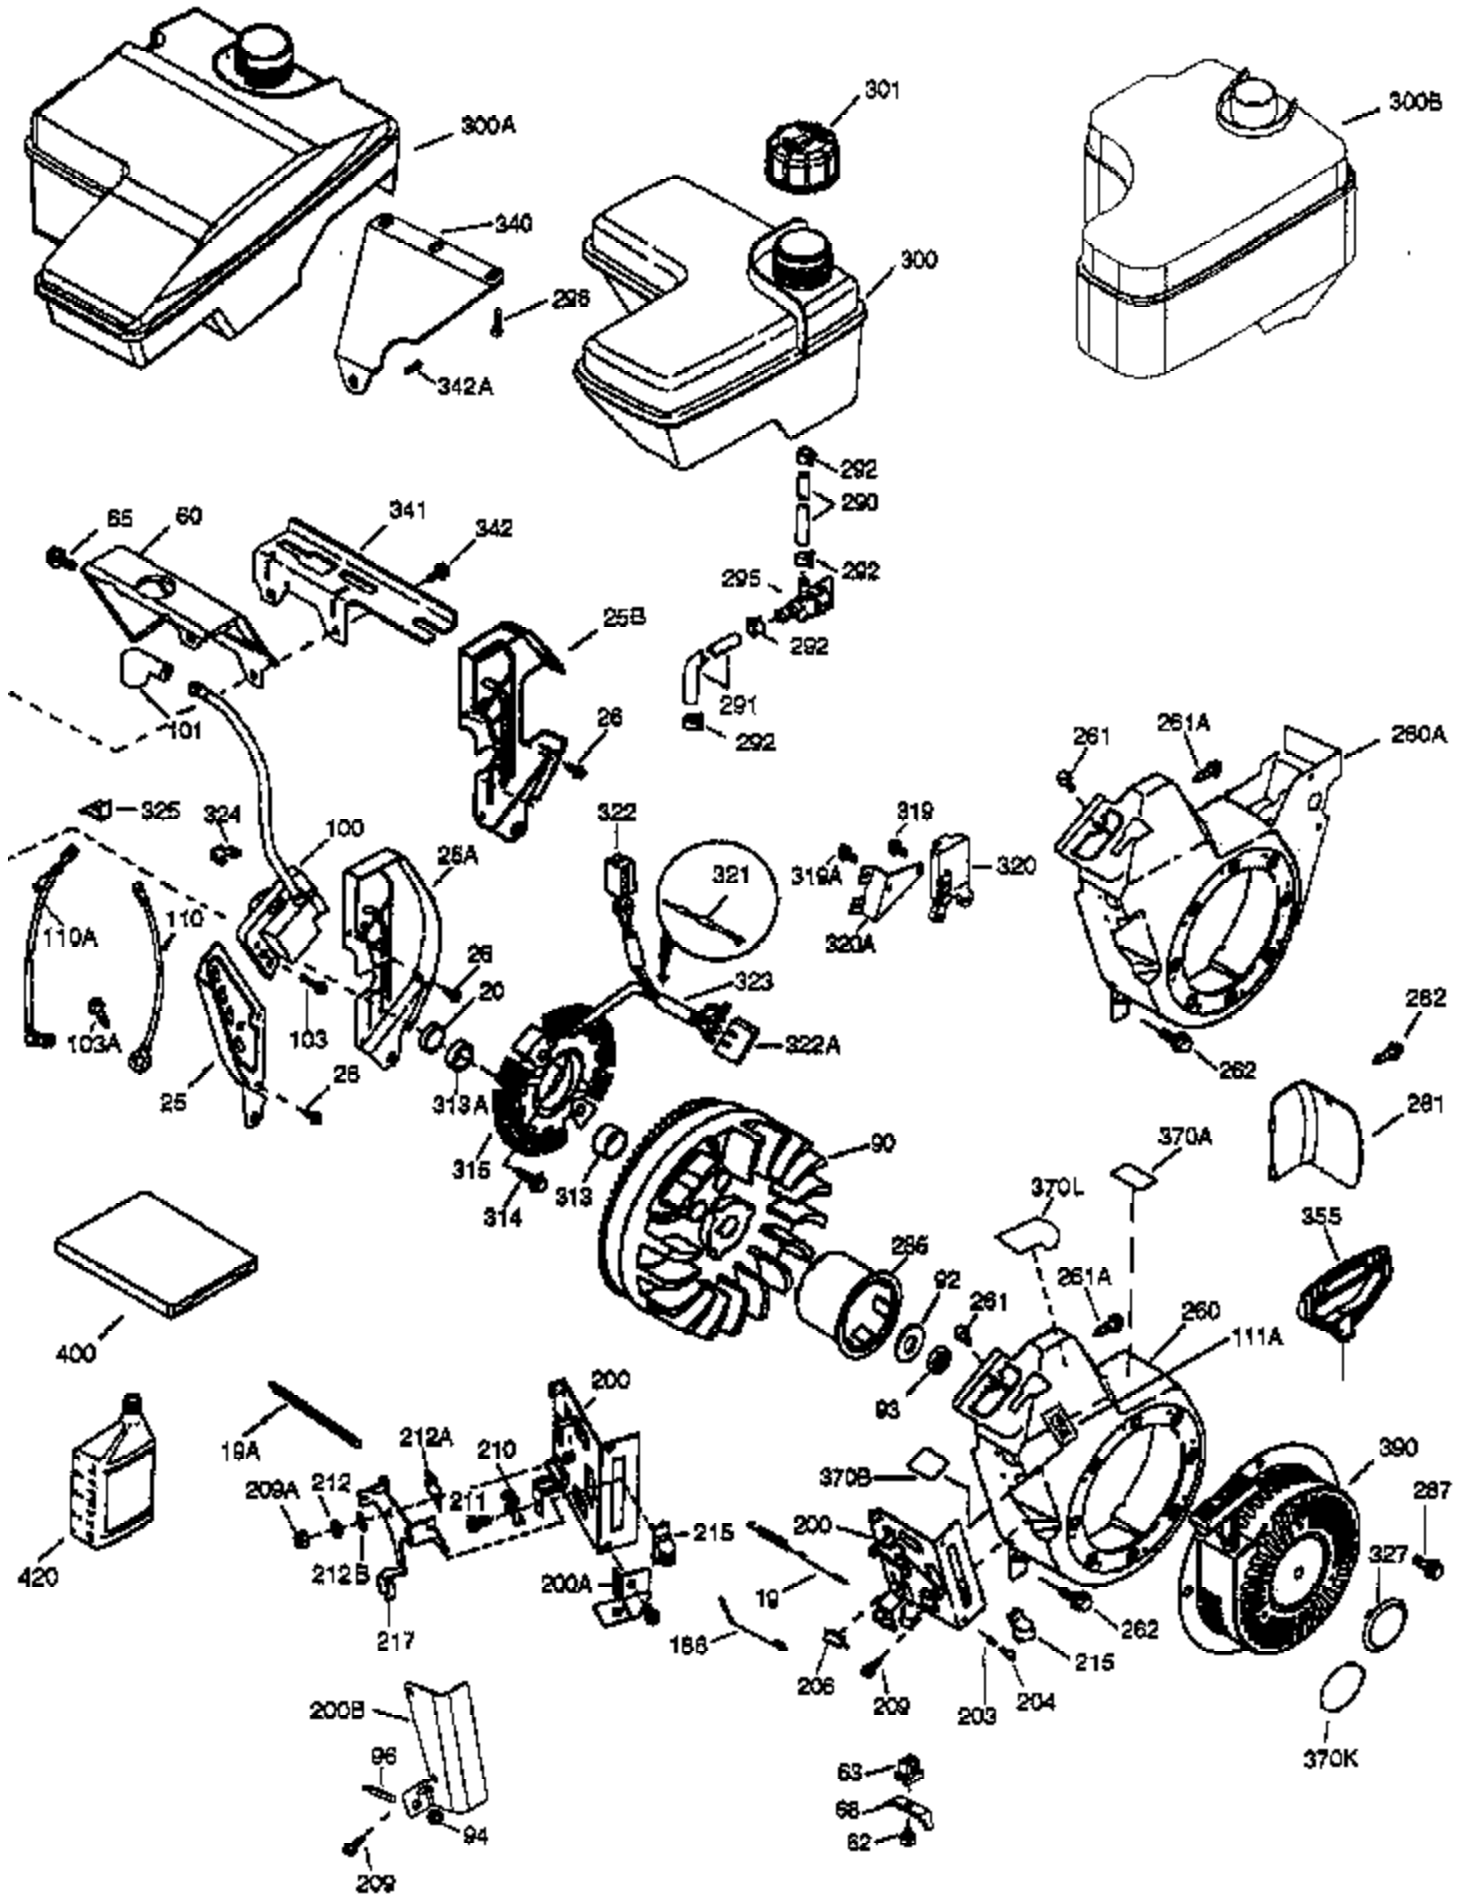

Ref #	Part Number	Qty	Description
19	37111	1	Extension Spring
20	32600	1	Oil Seal
25A	36622	1	Air Baffle (Right)
25	36621	1	Air Baffle (Left)
26	30200	1	Screw, 10-24 x 9/16"
60	36623A	1	Blower Housing Extension
65	30200	1	Screw, 10-24 x 9/16"
90	611205	1	Flywheel
92	650815	1	Belleville Washer
93	650816	1	Flywheel Nut
100	34443B	1	Solid State Ignition
101	610118	1	Spark Plug Cover
103	651007	2	Screw, Torx T-15, 10-24 x 15/16"
103A	650767	1	Screw, 8-32 x 27/64"
110A	36964	1	Ground Wire
110	35589	1	Ground Wire
111A	611224	1	Rocker On/Off Switch
151A	40016A	1	Intake Valve Seal
186	36711	1	Governor Link
200	36736	1	Control Bracket (Incl. 210 & 211)
209	650821	2	Screw, 10-32 x 1/2"
210	27793	1	Conduit Clip
211	28942	1	Screw, 10-32 x 3/8"
260	36864	1	Blower Housing
261	651008	1	Screw, 1/4-20 x 31/64"
261A	650821	2	Screw, 10-32 x 1/2"
262	651008	2	Screw, 1/4-20 x 31/64"
285	35985B	1	Starter Cup
287	0	4	Rivet (Can be purchased locally)
290	30705	1	Fuel Line
292	26460	2	Fuel Line Clamp
300	36863	1	Fuel Tank (Incl. 292 & 301)
301	36754	1	Fuel Cap (Black)
313	34080	1	Spacer
325A	30200	1	Screw, 10-24 X 9/16"
325	37471	1	Fuel Line Bracket
341	36644	1	Fuel Tank Bracket
342	651010	2	Screw, 1/4-20 x 7/8"
370H	37324	1	Choke Decal
370K	36695	1	Starter Decal
370A	36261	1	Identification Decal
370J	37325	1	Rocker Switch Decal
390	590736	1	Rewind Starter (NOTE: This engine could have been built with 590748 starter.)
400	36720	1	* Gasket Set (Incl. items marked PK in notes) Incl. (1) each of 26756, 27272A, 29673, 35626, 36581, 36624, 36719
900	0		Replacement engine - None
900	0		Replacement S/B 754327, order from 71 -999