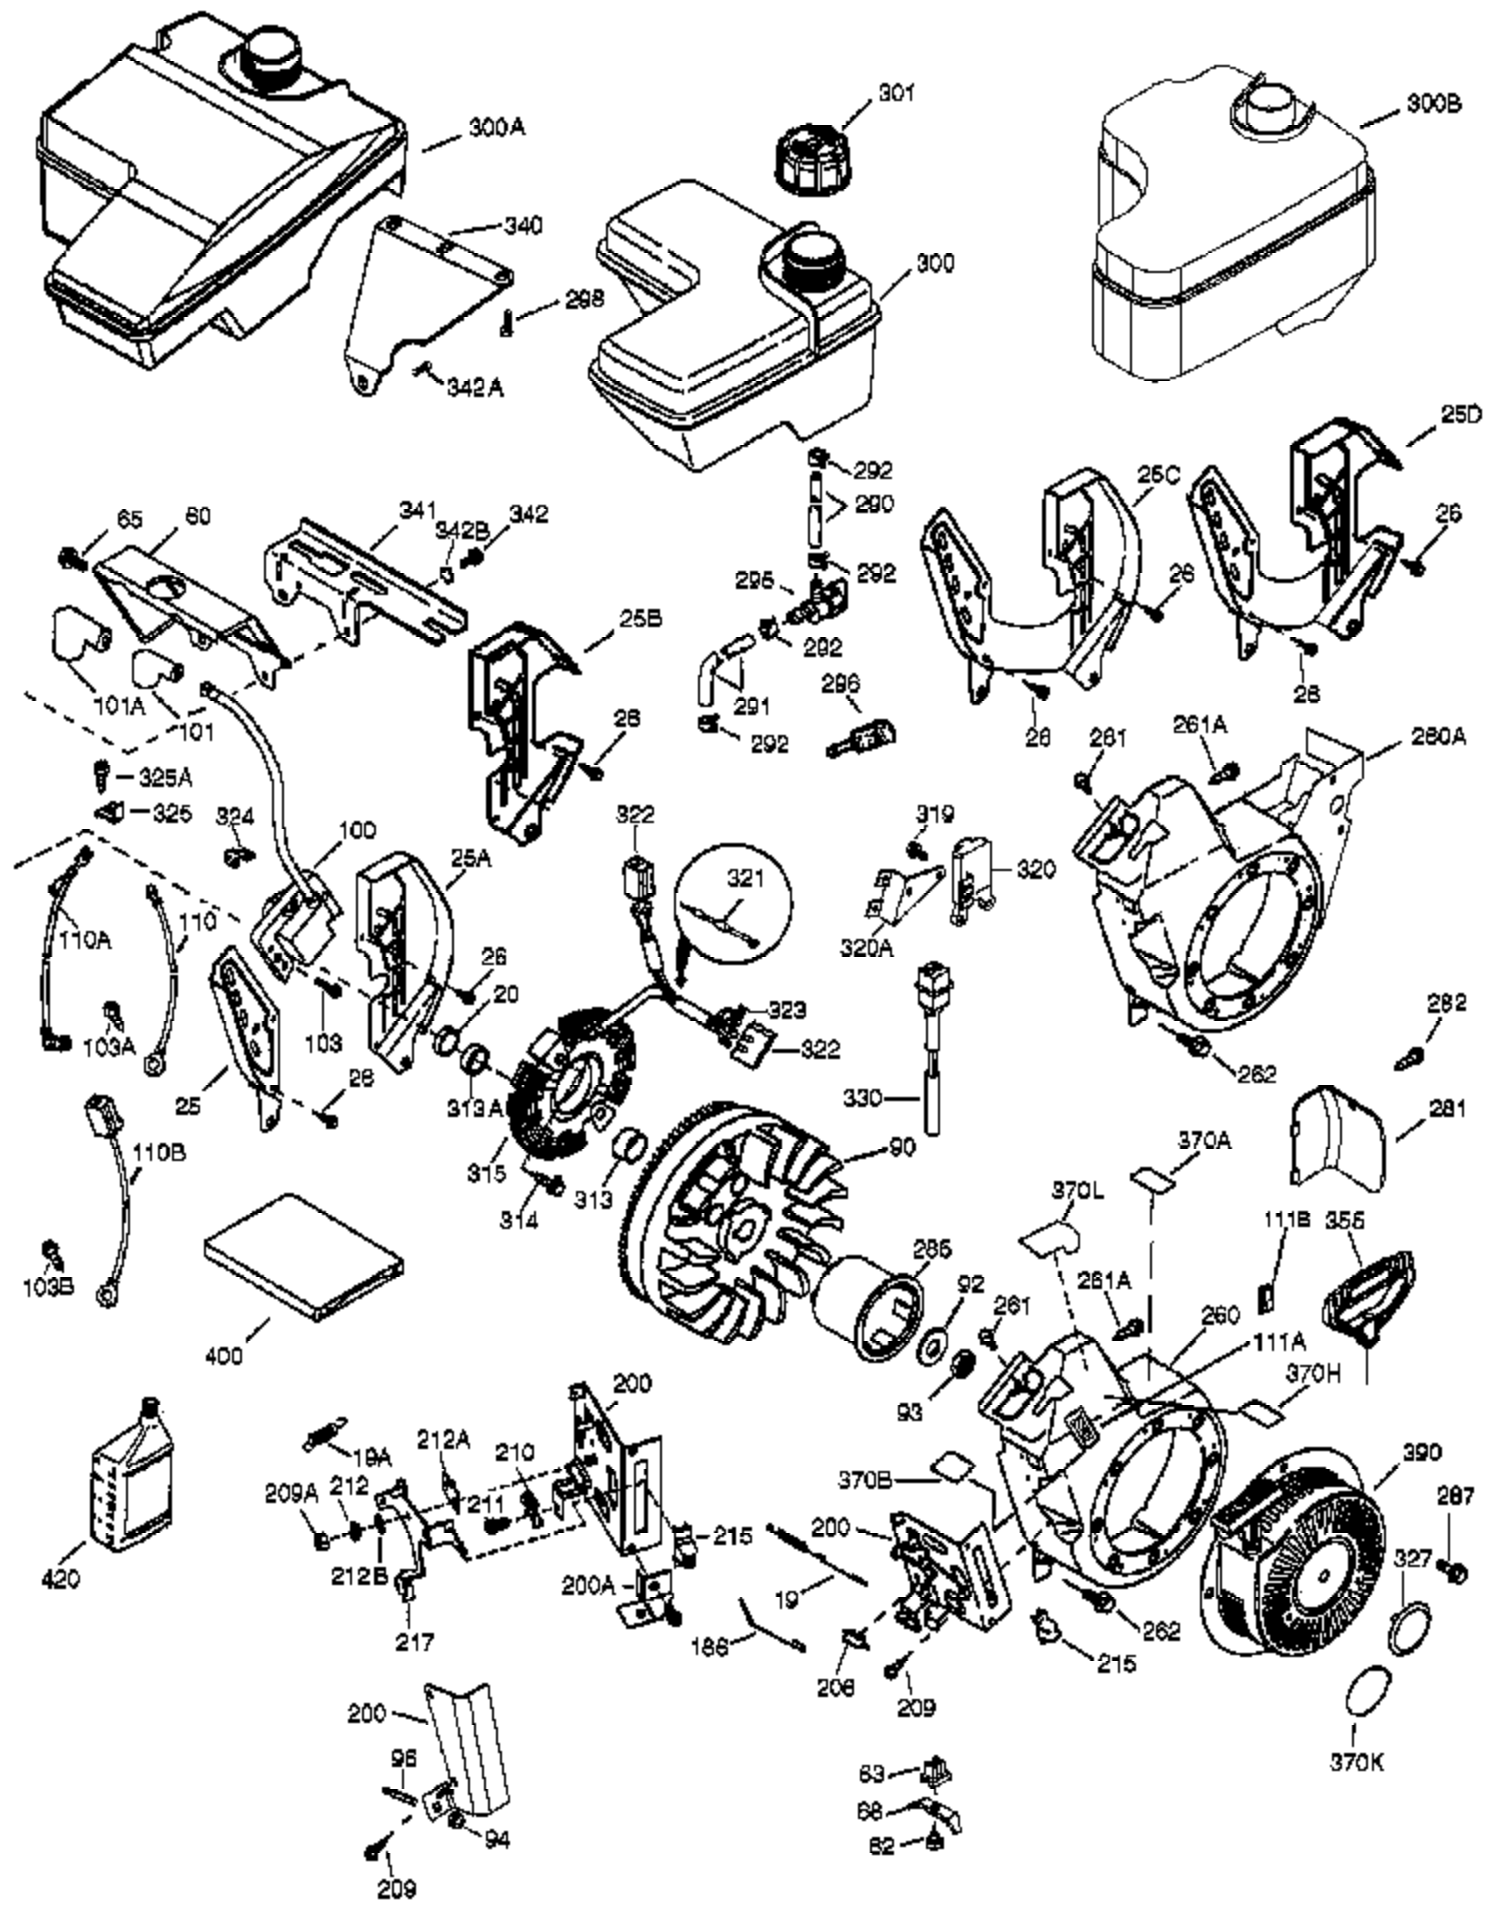

Ref #	Part Number	Qty	Description
19	37163	1	Extension Spring
20	32600	1	Oil Seal
25C	37709	1	Air Baffle (1 pc.)
26	30200	2	Screw, 10-24 x 9/16"
60	36623A	1	Blower Housing Extension
65	30200	1	Screw, 10-24 x 9/16"
90	611205	1	Flywheel
92	650815	1	Belleville Washer
93	650816	1	Flywheel Nut
94	651016	1	Lock Nut, 10-32
96	30845A	1	RPM Adjusting Bolt
100	34443C	1	Solid State Ignition
101	610118	1	Spark Plug Cover
103A	650767	1	Screw, 8-32 x 27/64"
103	651007	2	Screw, T-15, 10-24 x 15/16"
110A	36964	1	Ground Wire
110	35589	1	Ground Wire
111B	611226	1	Rocker Switch (On/Off/LOS)
200	37123	1	Control Bracket
209	650821	2	Screw, 10-32 x 1/2"
260	36864	1	Blower Housing
261A	650821	2	Screw, 10-32 x 1/2"
261	651008	1	Screw, 1/4-20 x 31/64"
262	651008	2	Screw, 1/4-20 x 31/64"
285	35985B	1	Starter Cup
287	0	4	Rivet (Can be purchased locally)
290	30705	1	Fuel Line
292	26460	2	Fuel Line Clamp
300	36863	1	Fuel Tank (Incl. 292 & 301)
301	36754	1	Fuel Cap (Black)
313	34080	1	Spacer
341	36644	1	Fuel Tank Bracket
342	651010	2	Screw, 1/4-20 x 7/8"
370A	36261	1	Instruction Decal
370L	36771	1	Oil Sensor Decal
370K	36695	1	Starter Decal
390	590748	1	Rewind Starter (Note: This engine could have been built with 590736 starter)
400	36720	1	* Gasket Set (Incl. items marked PK in notes)
420	730225A	1	SAE 30 4-Cycle Engine Oil (Quart)