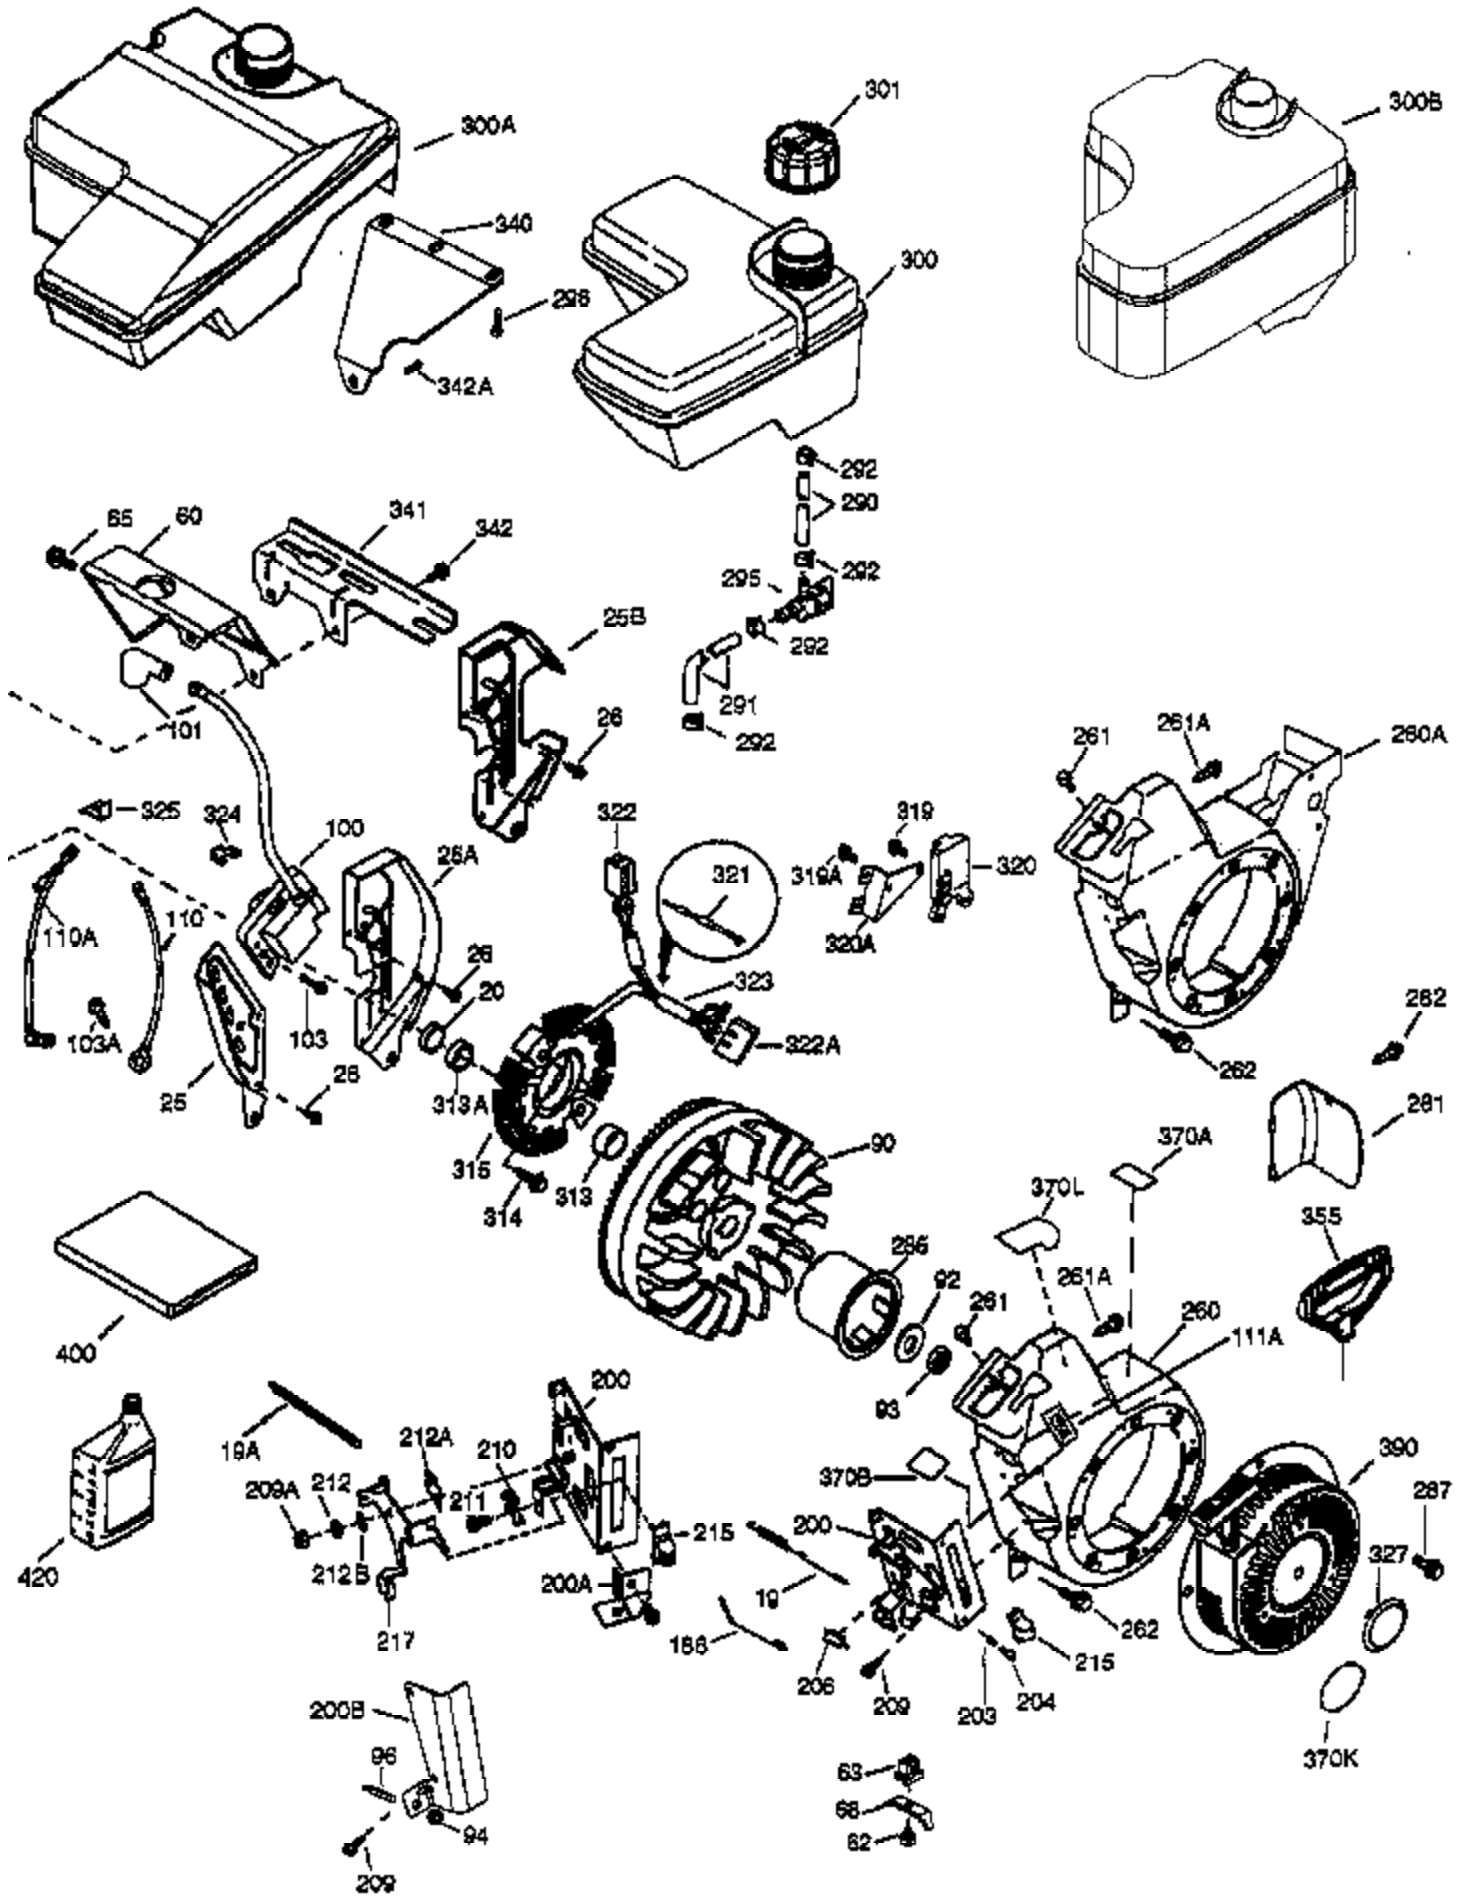

Ref #	Part Number	Qty	Description
19	37111	1	Extension Spring
20	32600	1	Oil Seal
25A	36622	1	Air Baffle (Right)
25	36621	1	Air Baffle (Left)
26	30200	1	Screw, 10-24 x 9/16"
60	36623A	1	Blower Housing Extension
65	30200	1	Screw, 10-24 x 9/16"
90	611205	1	Flywheel
92	650815	1	Belleville Washer
93	650816	1	Flywheel Nut
100	34443B	1	Solid State Ignition
101	610118	1	Spark Plug Cover
103	651007	2	Screw, Torx T-15, 10-24 x 15/16"
110	36054	1	Ground Wire
151A	40016A	1	Intake Valve Seal
186	36711	1	Governor Link
200	36736	1	Control Bracket (Incl. 206 & 215)
206	610973	1	Terminal
209	650821	2	Screw, 10-32 x 1/2"
215	36638	1	Control Knob
260	36864	1	Blower Housing
261A	650821	2	Screw, 10-32 x 1/2"
261	651008	1	Screw, 1/4-20 x 31/64"
262	651008	2	Screw, 1/4-20 x 31/64"
285	35985B	1	Starter Cup
287	0	4	Rivet (Can be purchased locally)
290	30705	1	Fuel Line
292	26460	2	Fuel Line Clamp
300	36863	1	Fuel Tank (Incl. 292 & 301)
301	36754	1	Fuel Cap (Black)
313	34080	1	Spacer
325A	30200	1	Screw, 10-24 X 9/16"
325	37471	1	Fuel Line Bracket
341	36644	1	Fuel Tank Bracket
342	651010	2	Screw, 1/4-20 x 7/8"
370B	35703	1	Speed Control Decal
370H	37324	1	Choke Decal
370K	36695	1	Starter Decal
370A	36261	1	Identification Decal
390	590736	1	Rewind Starter (NOTE: This engine could have been built with 590748 starter.)
400	36720	1	* Gasket Set (Incl. items marked PK in notes) Incl. (1) each of 26756, 27272A, 29673, 35626, 36581, 36624, 36719
420	730225A	1	SAE 30 4-Cycle Engine Oil (Quart)