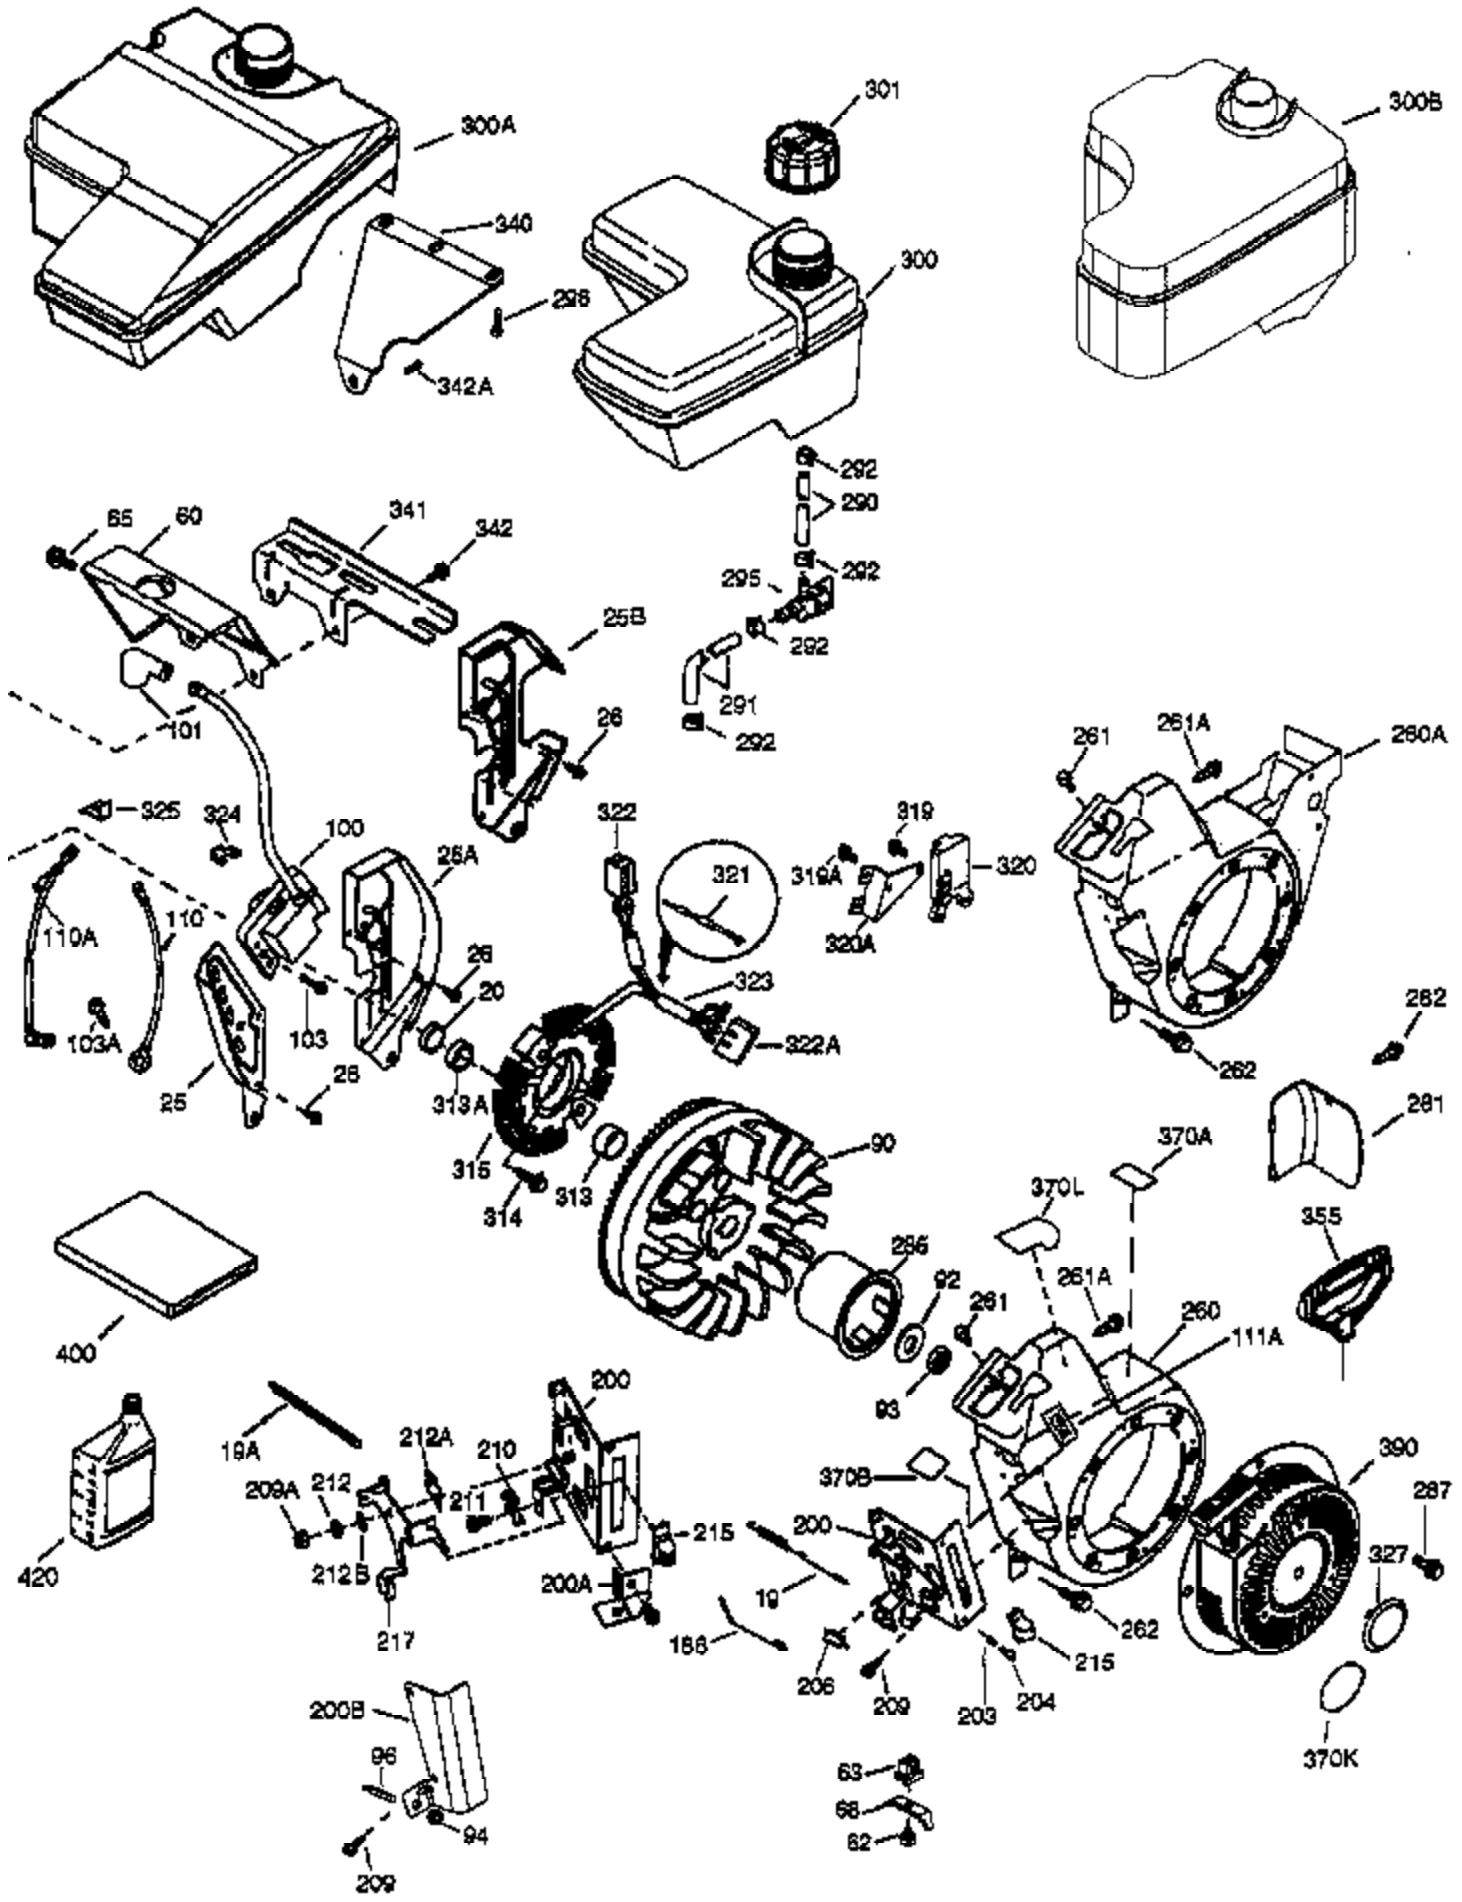

Ref #	Part Number	Qty	Description
178	650852	2	Nut, 1/4-20
182	650451	2	Screw, 1/4-20 x 1"
184	26756	1	* Carburetor To Intake Pipe Gasket
185	36631	1	Intake Pipe
207	36632	1	Throttle Link
223	650451	2	Screw, 1/4-20 x 1"
224	36581	1	* Intake Pipe Gasket
238	28820	2	Screw, 10-32 x 1/2"
239	27272A	1	Air Cleaner Gasket
240	36633A	1	Air Cleaner Body (Incl. 239)
245	36046	1	Air Cleaner Filter
250	37073	1	Air Cleaner Cover
250A	37074	1	Air Cleaner Baffle
251	650886	1	Wing Nut
253	36701	1	Compression Release Weight
254	36702	1	Compression Release Spring
275	36722	1	Muffler
277	650988	2	Screw, 1/4-20 x 2-9/32"
278	36674	2	Spacer
279	650852	1	Nut & Lock Washer
280	36893	1	Heat Shield
296	34279B	1	Fuel Filter (Incl. 292)
311	27625	2	Oil Fill Plug Ass'y (Black)
380	640135	1	Carburetor (Incl. 184)
600	651013	1	Washer