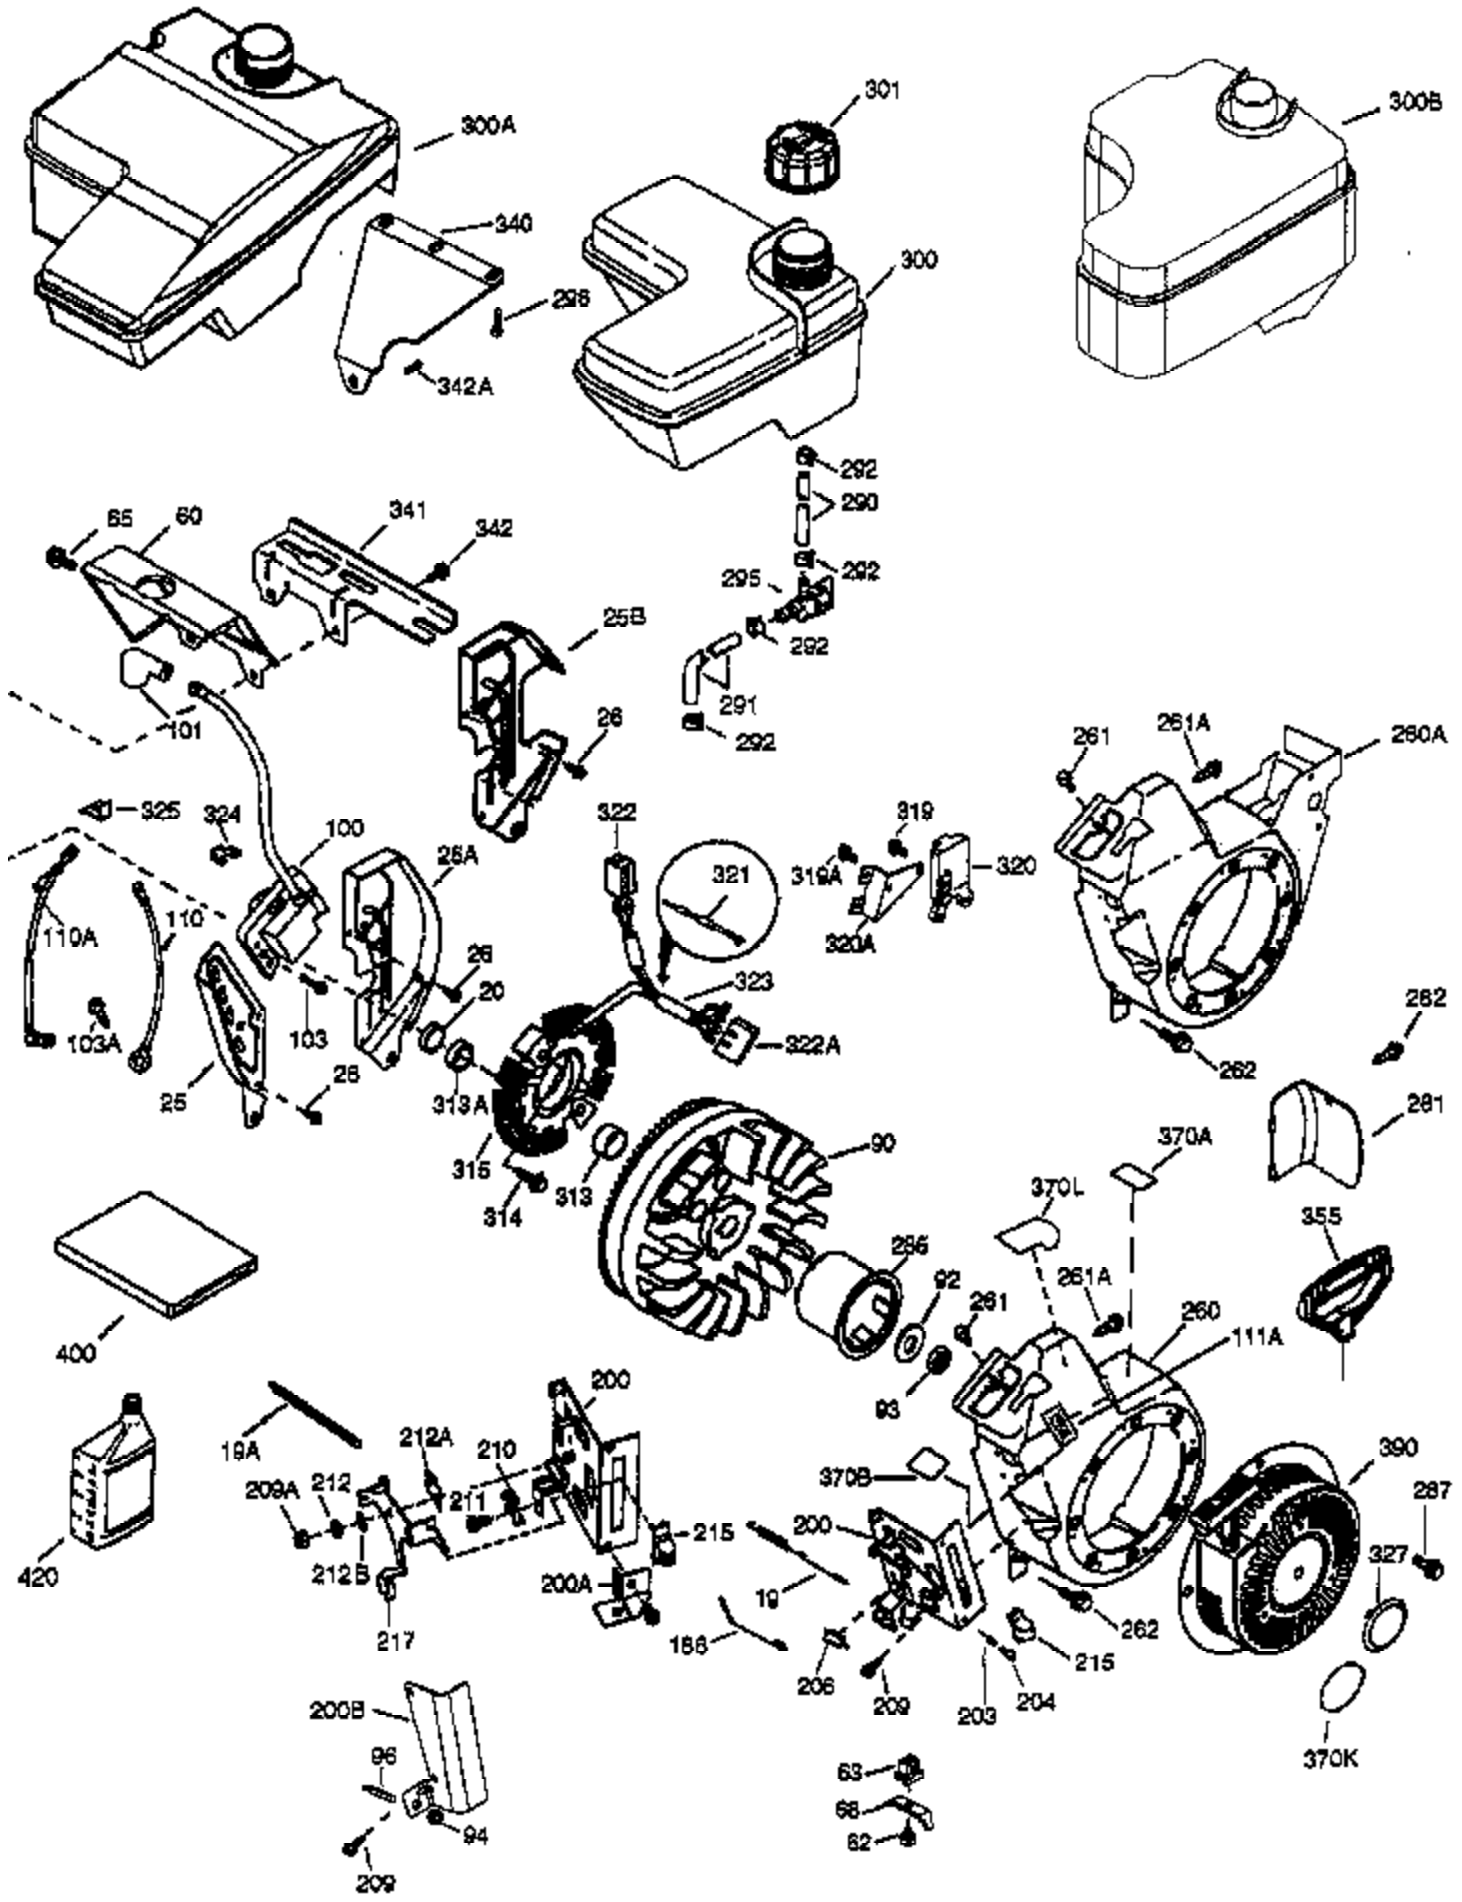

Ref #	Part Number	Qty	Description
19A	36741	1	Extension Spring
19	37111	1	Extension Spring
20	32600	1	Oil Seal
25A	36622	1	Air Baffle (Right)
25	36621	1	Air Baffle (Left)
26	30200	1	Screw, 10-24 x 9/16"
60	36623A	1	Blower Housing Extension
62	650760	1	Screw, 8-32 x 3/8"
63	28545	1	Grommet (Grommet Stop)
65	30200	1	Screw, 10-24 x 9/16"
90	611205	1	Flywheel
92	650815	1	Belleville Washer
93	650816	1	Flywheel Nut
100	34443B	1	Solid State Ignition
101	610118	1	Spark Plug Cover
103	651007	2	Screw, T-15, 10-24 x 15/16"
103A	650767	1	Screw, 8-32 X 27/64"
110A	36964	1	Wire Ass'y
110	36681	1	Ground Wire
111A	611224	1	Rocker Switch
151A	40016A	1	Valve Seal
186	36711	1	Governor Link
200A	37249	1	Control Bracket
200	36740A	1	Control Bracket (Incl. 19A, 210 & 211)
209	650821	1	Screw, 10-32 x 1/2"
210	27793	1	Conduit Clip
211	28942	2	Screw, 10-32 x 3/8"
260	36864	1	Blower Housing
261A	650821	2	Screw, 10-32 x 1/2"
262	651008	3	Screw, 1/4-20 x 31/64"
285	35985B	1	Starter Cup
287	0	4	Rivet (Can be purchased locally)
290	30705	1	Fuel Line
292	26460	2	Fuel Line Clamp
300	36863	1	Fuel Tank (Incl. 292)
301	36754	1	Fuel Cap
313	34080	1	Spacer
325A	30200	1	Screw, 10-24 x 9/16"
325	37471	1	Fuel Line Bracket
341	36644		Fuel Tank Bracket
342	651010	2	Screw, 1/4-20 x 7/8"
370K	36695	1	Starter Decal
370A	36261	1	Lubrication Decal (Replaces 64-831)
390	590736	1	Recoil Starter (Note: This engine could have been built with 590748 starter.)
400	36720	1	* Gasket Set (Incl. items marked PK in notes) Incl. (1) each of 26756, 27272A, 29673, 35626, 36581, 36624, 36719
420	730225		SAE 30 4-Cycle Engine Oil (Quart)