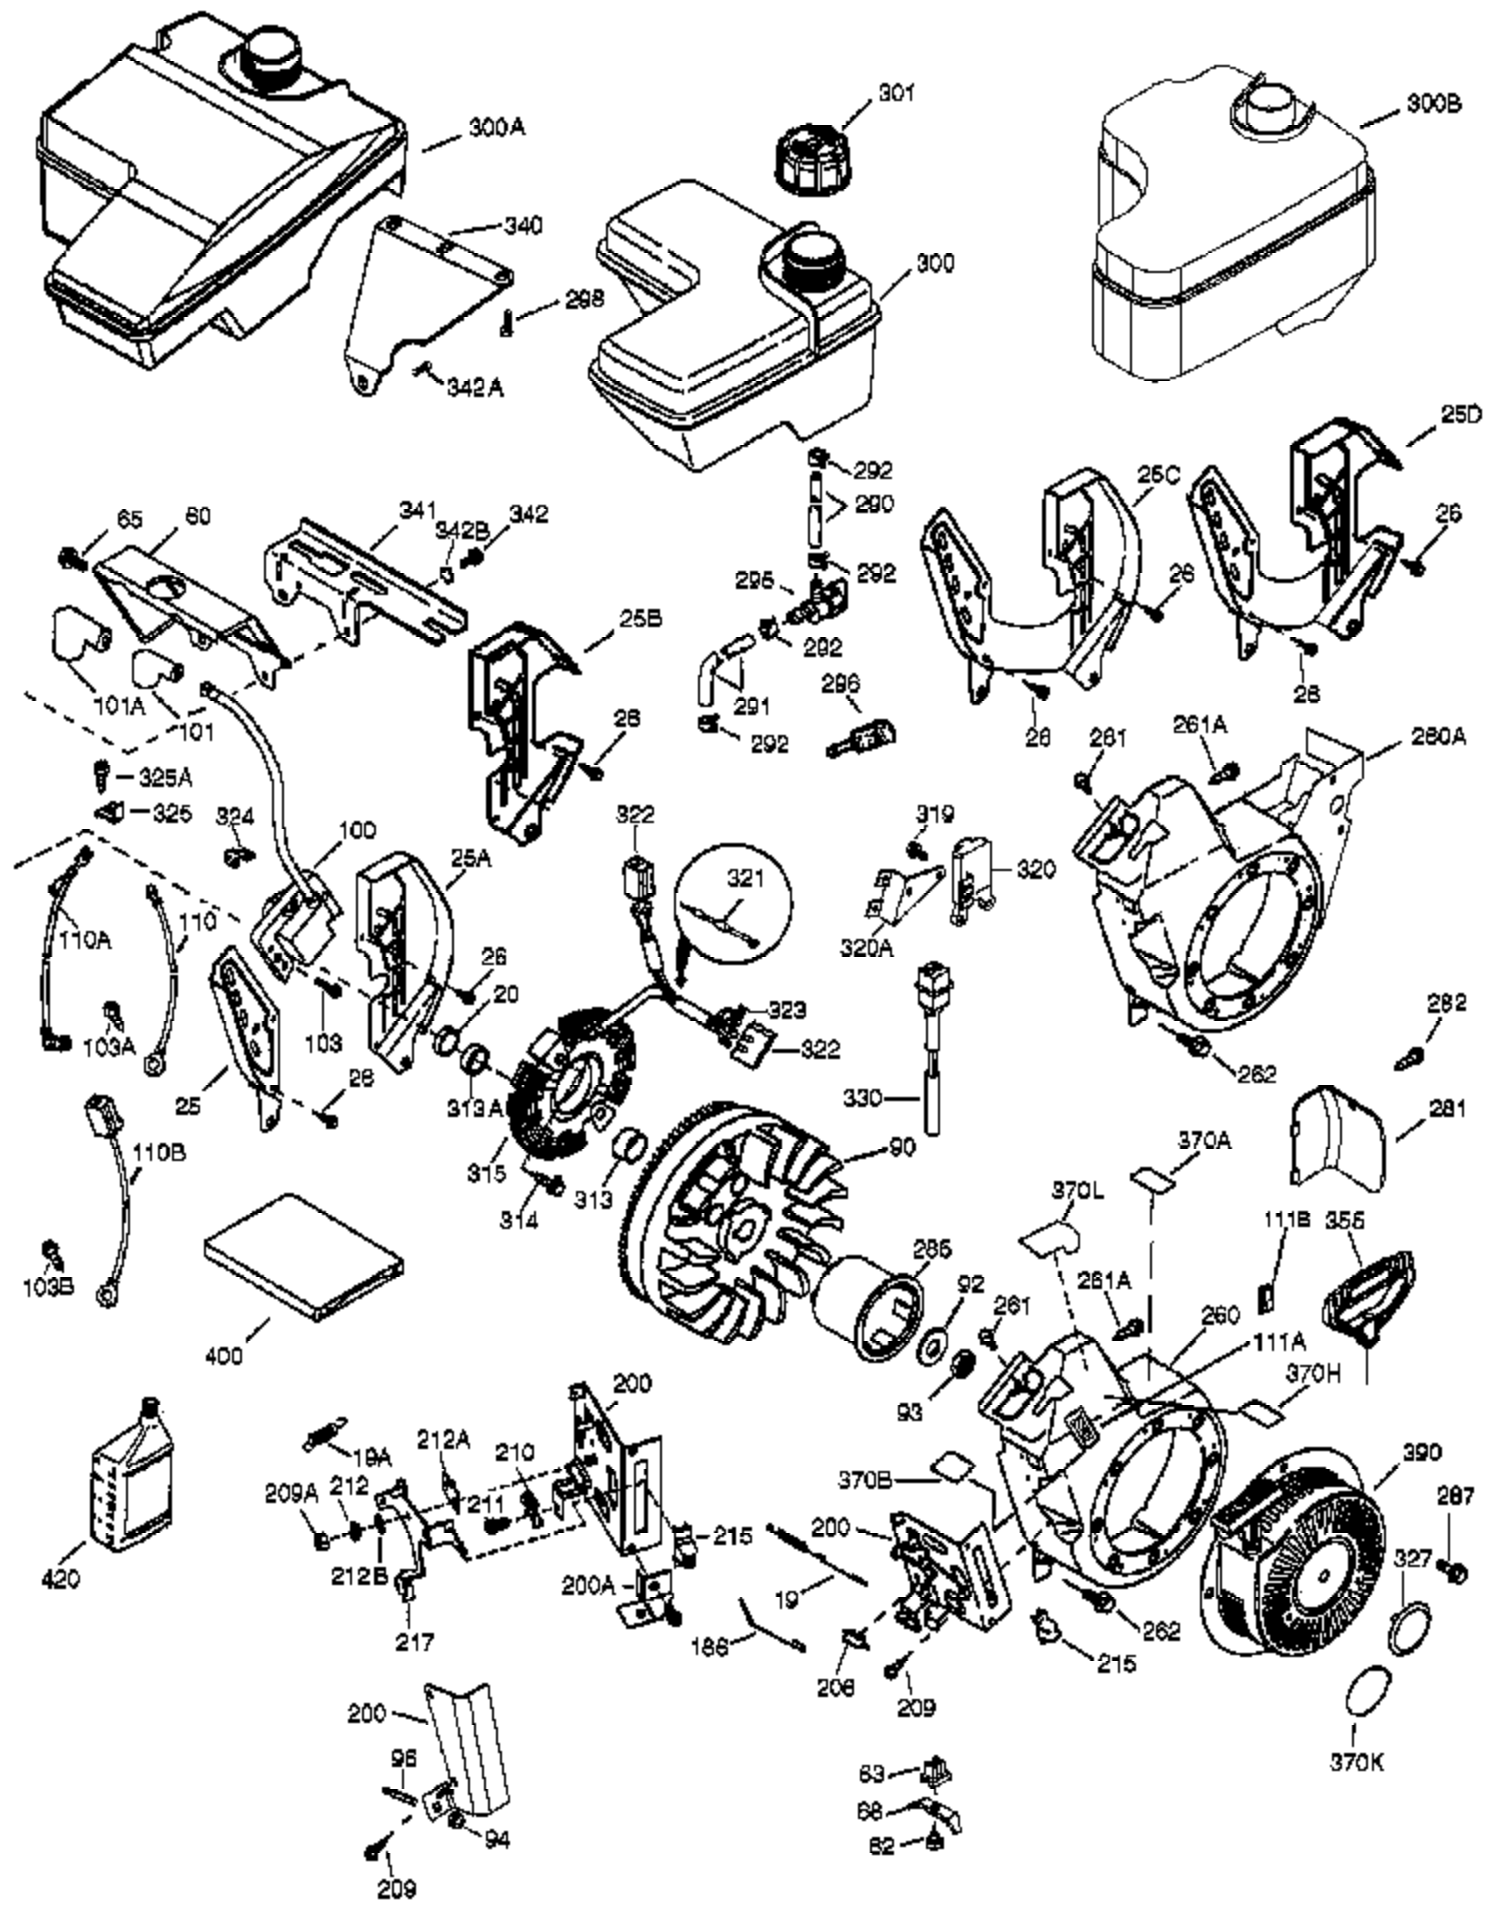

Ref #	Part Number	Qty	Description
19	37111	1	Extension Spring
19A	36741	1	Extension Spring
20	32600	1	Oil Seal
25C	37709	1	Air Baffle (1pc.)
26	30200	2	Screw, 10-24 x 9/16"
60	36623A	1	Blower Housing Extension
62	650760	1	Screw, 8-32 x 3/8"
63	28545	1	Grommet
65	30200	1	Screw, 10-24 x 9/16"
90	611205	1	Flywheel
92	650815	1	Belleville Washer
93	650816	1	Flywheel Nut
100	34443B	1	Solid State Ignition
101	610118	1	Spark Plug Cover
103A	650767	1	Screw, 8-32 x 27/64"
103	651007	2	Screw, T-15, 10-24 x 15/16"
110	37601	1	Ground Wire
110B	37602	1	Ground Wire
110A	36964	1	Ground Wire
111A	611224	1	Rocker On/Off Switch
186	36711	1	Governor Link
200A	37249	1	Control Bracket
200	36740A	1	Control Bracket (Incl. 19A, 210 & 211)
209	650821	1	Screw, 10-32 x 1/2"
210	27793	1	Conduit Clip
211	28942	2	Screw, 10-32 x 3/8"
260	36864	1	Blower Housing
261A	650821	2	Screw, 10-32 x 1/2"
261	651008	1	Screw, 1/4-20 x 31/64"
262	651008	2	Screw, 1/4-20 x 31/64"
285	35985B	1	Starter Cup
287	0	4	Rivet (Can be purchased locally)
290	30705	1	Fuel Line
292	26460	2	Fuel Line Clamp
300	36863	1	Fuel Tank (Incl. 292)
301	36754	1	Fuel Cap
313	34080	1	Spacer
341	36644	1	Fuel Tank Bracket
342	651010	2	Screw, 1/4-20 x 7/8"
370A	36261	1	Instruction Decal
370K	36695	1	Starter Decal
390	590748	1	Rewind Starter (NOTE: This engine could have been built with 590736 starter.)
400	36720	1	* Gasket Set (Incl. items marked PK in notes)
420	730225		SAE 30 4-Cycle Engine Oil (Quart)