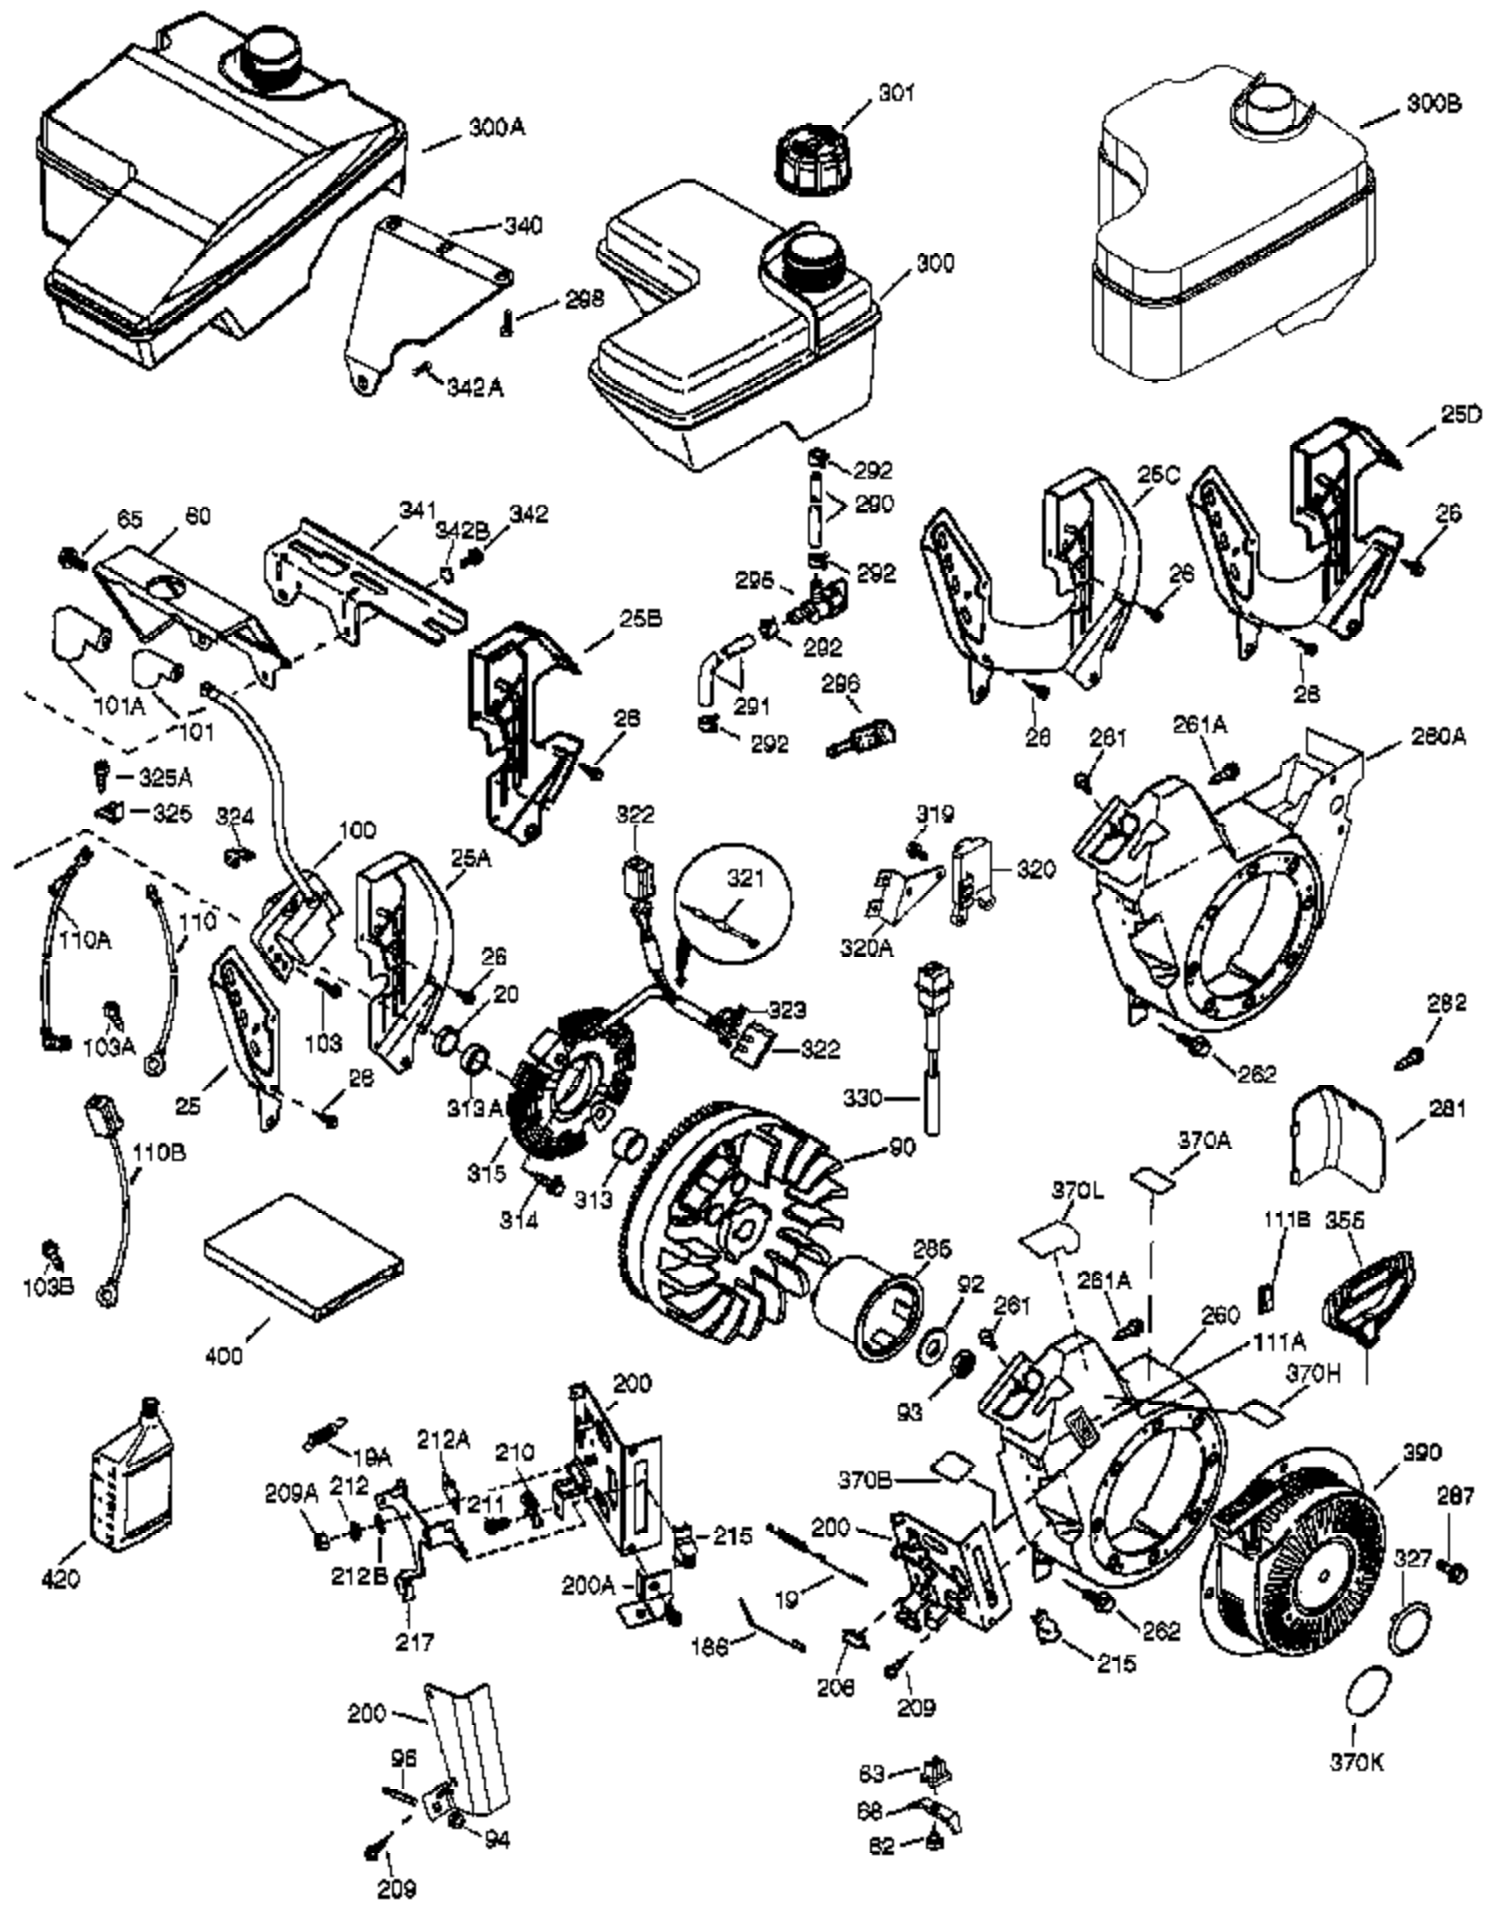

Ref #	Part Number	Qty	Description
19	37111	1	Extension Spring
20	32600	1	Oil Seal
25C	37709	1	Air Baffle (1 pc.)
26	30200	2	Screw, 10-24 x 9/16"
60	36623A	1	Blower Housing Extension
65	30200	1	Screw, 10-24 x 9/16"
90	611205	1	Flywheel
92	650815	1	Belleville Washer
93	650816	1	Flywheel Nut
100	34443B	1	Solid State Ignition
101	610118	1	Spark Plug Cover
103	651007	2	Screw, T-15, 10-24 x 15/16"
110	36767	1	Ground Wire
111A	611223	1	Low Oil Indicator Light
186	36711	1	Governor Link
200A	36686	1	Boden Wire Bracket
200	36736	1	Control Bracket (Incl. 206 & 209A thr u 217)
206	610973	1	Terminal
209A	651016	1	Nut, 10-32
209	650821	1	Screw, 10-32 x 1/2"
210	27793	1	Conduit Clip
211	28942	1	Screw, 10-32 x 3/8"
212	30773A	1	Bushing
212B	651017	1	Washer
212A	36685	1	Bearing Plate
215	36638	1	Control Knob
217	36684	1	Control Lever Assembly
260	36864	1	Blower Housing
261A	650821	2	Screw, 10-32 x 1/2"
261	651008	1	Screw, 1/4-20 x 31/64"
262	651008	2	Screw, 1/4-20 x 31/64"
285	35985B	1	Starter Cup
287	651008	4	Screw, 1/4-20 x 31/64"
290	30705	1	Fuel Line
292	26460	2	Fuel Line Clamp
300	37048	1	Fuel Tank (Incl. 292 & 301)
301	36246	1	Fuel Cap
313	34080	1	Spacer
341	36644	1	Fuel Tank Bracket
342	651010	2	Screw, 1/4-20 x 7/8"
370K	36695	1	Starter Decal
370B	35703	1	Speed Control Decal
370A	36261	1	Instruction Decal
390	590746	1	Rewind Starter (NOTE: This engine could have been built with 590704 starter.)
400	36720	1	* Gasket Set (Incl. items marked PK in notes)
420	730225	1	SAE 30 4-Cycle Engine Oil (Quart)