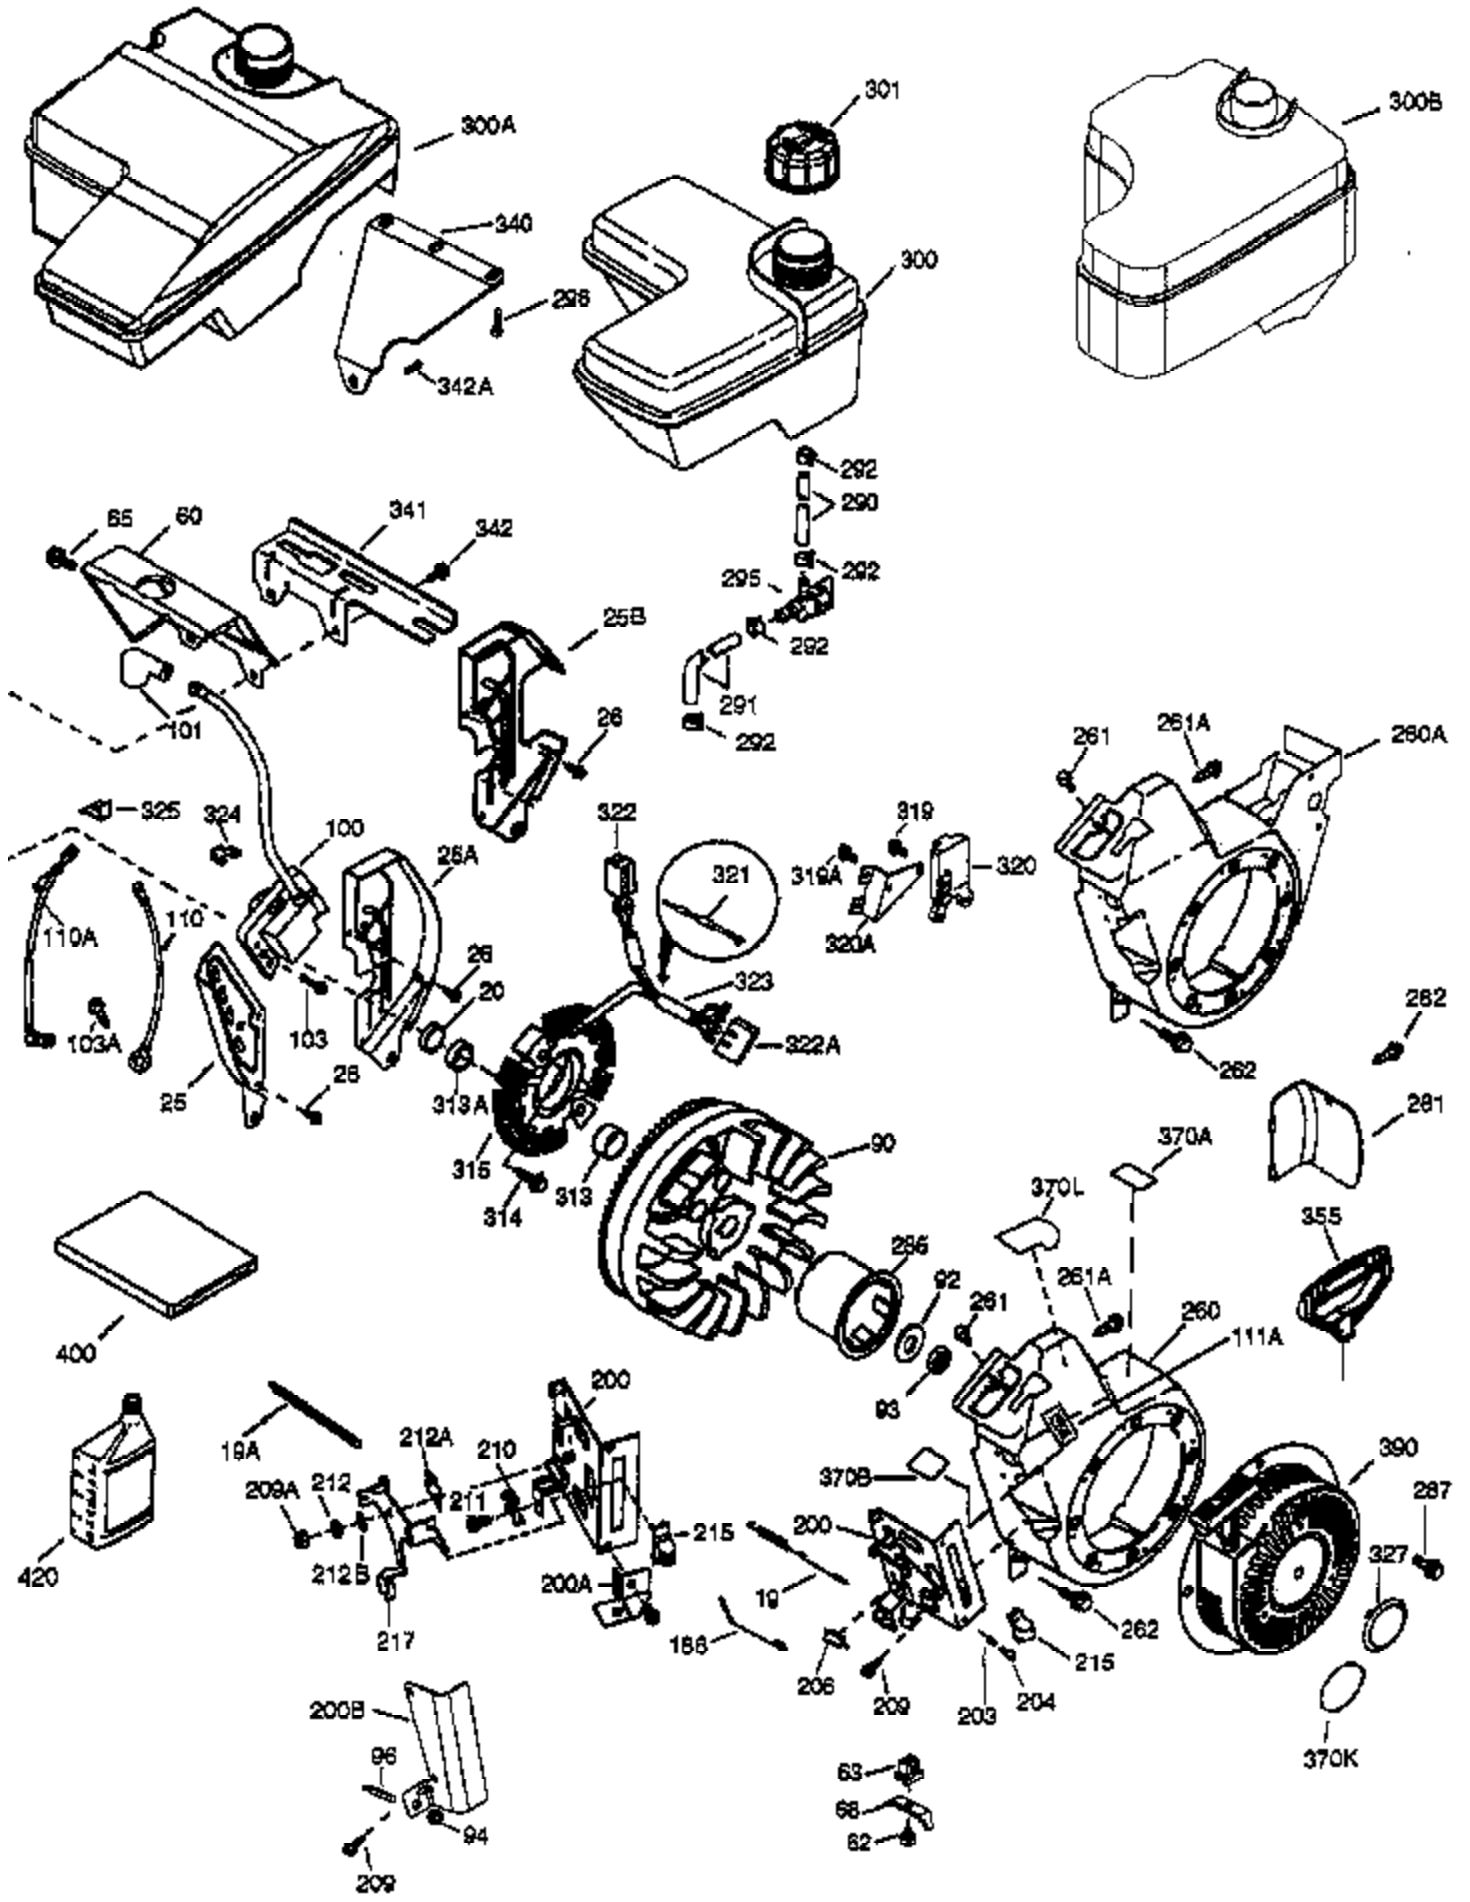

Ref #	Part Number	Qty	Description
19	37111	1	Extension Spring
20	32600	1	Oil Seal
25	36621	1	Air Baffle (Left)
25A	36622	1	Air Baffle (Right)
26	30200	2	Screw, 10-24 x 9/16"
60	36623A	1	Blower Housing Extension
62	650760	1	Screw, 8-32 x 3/8"
63	28545	1	Grommet
65	30200	1	Screw, 10-24 x 9/16"
68	33356	1	Ground Terminal
90	611205	1	Flywheel
92	650815	1	Belleville Washer
93	650816	1	Flywheel Nut
100	34443B	1	Solid State Ignition
101	610118	1	Spark Plug Cover
103	651007	2	Screw, T-15, 10-24 x 15/16"
110	36679A	1	Ground Wire
151A	40016A	1	Intake Valve Seal
186	36711	1	Governor Link
200A	36686	1	Boden Wire Bracket
200	36736	1	Control Bracket (Incl. 206 & 209A thr u 217)
206	610973	1	Terminal
209A	651016	1	Nut, 10-32
209	650821	1	Screw, 10-32 x 1/2"
210	27793	1	Conduit Clip
211	28942	1	Screw, 10-32 x 3/8"
212B	651017	1	Washer
212A	36685	1	Bearing Plate
212	30773A	1	Bushing
215	36638	1	Control Knob
217	36684	1	Control Lever
260	36864	1	Blower Housing
261	651008	1	Screw, 1/4-20 x 31/64"
261A	650821	2	Screw, 10-32 x 1/2"
262	651008	2	Screw, 1/4-20 x 31/64"
285	35985B	1	Starter Cup
287	651008	4	Screw, 1/4-20 x 31/64"
290	30705	1	Fuel Line
292	26460	2	Fuel Line Clamp
300	37048	1	Fuel Tank (Incl. 292 & 301)
301	35355	1	Fuel Cap
312	29673	1	Oil Fill Plug Gasket
313	34080	1	Spacer
325A	30200	1	Screw, 10-24 x 9/16"
325	37471	1	Fuel Line Bracket
341	36644	1	Fuel Tank Bracket
342	651010	2	Screw, 1/4-20 x 7/8"
370A	36261	1	Lubrication Decal
370B	35703	1	Speed Control Decal
370K	36695	1	Starter Decal
390	590704	1	Rewind Starter (NOTE: This engine could have been built with 590746 starter.)
400	36720	1	* Gasket Set (Incl. items marked PK in notes)
420	730225	1	SAE 30 4-Cycle Engine Oil (Quart)