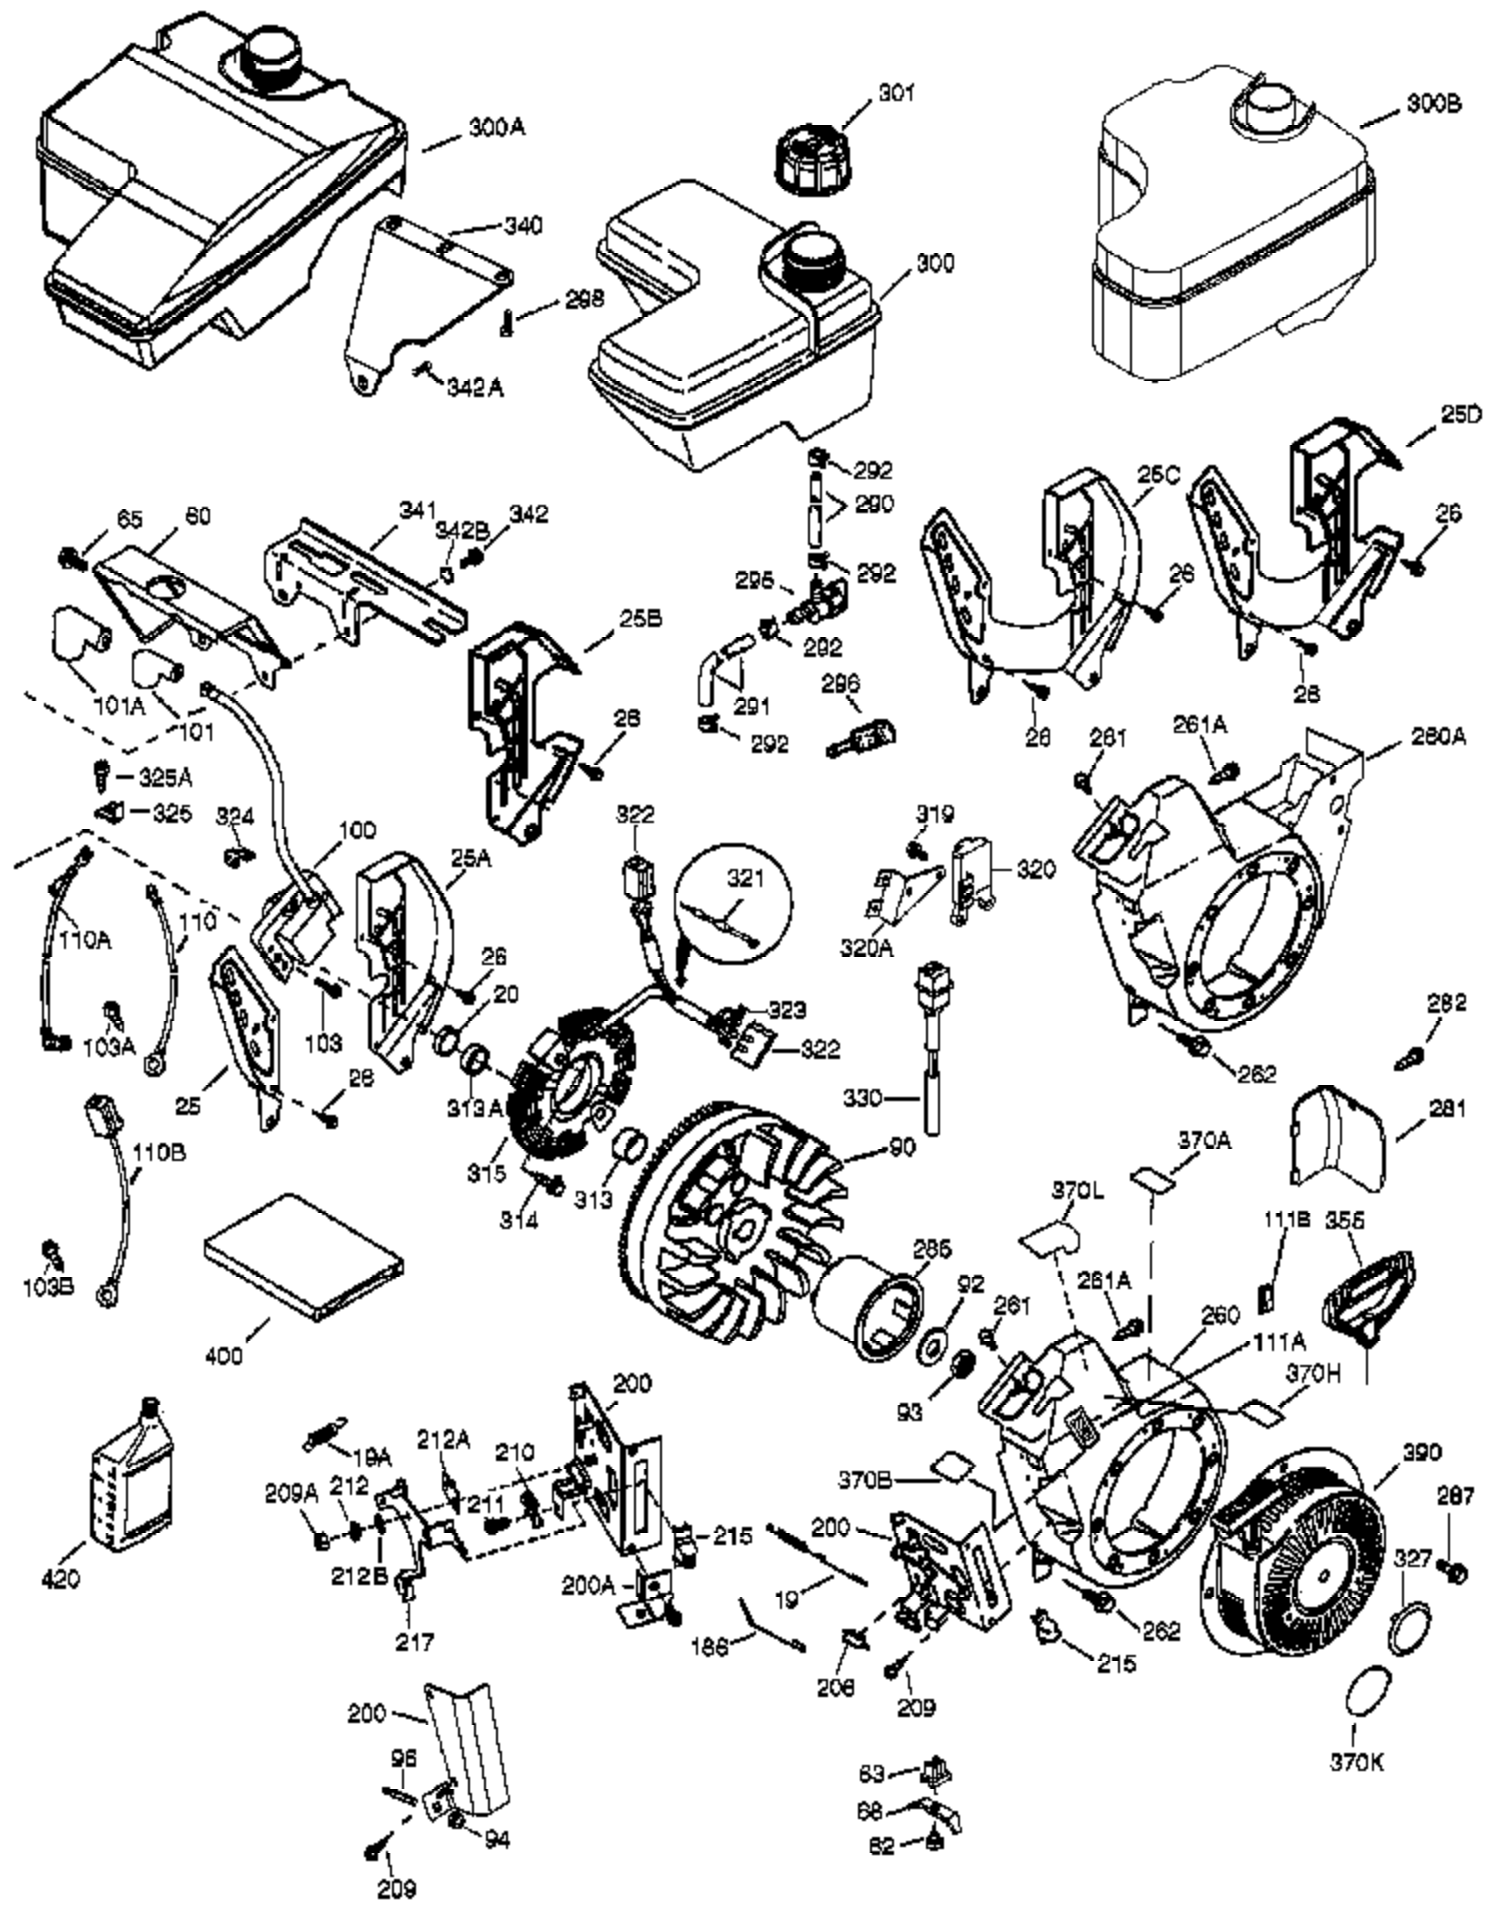

Ref #	Part Number	Qty	Description
19	37111	1	Extension Spring
20	32600	1	Oil Seal
25	37709	1	Air Baffle (1 Piece)
26	30200	2	Screw, 10-24 x 9/16"
60	36623A	1	Blower Housing Extension
65	30200	1	Screw, 10-24 x 9/16"
90	611205	1	Flywheel
92	650815	1	Belleville Washer
93	650816	1	Flywheel Nut
100	34443C	1	Solid State Ignition
101	610118	1	Spark Plug Cover
103	651007	2	Screw, T-15, 10-24 x 15/16"
110	36054	1	Ground Wire
186	36711	1	Governor Link
200	36736	1	Control Bracket (Incl. 206 & 209A thr u 217)
200A	36686	1	Boden Wire Bracket
206	610973	1	Terminal
209A	651016	1	Nut, 10-32
209	650821	1	Screw, 10-32 x 1/2"
210	27793	1	Conduit Clip
211	28942	1	Screw, 10-32 x 3/8"
212B	651017	1	Washer
212A	36685	1	Bearing Plate
212	30773A	1	Bushing
215	36638	1	Control Knob
217	36684	1	Control Lever
260	36864	1	Blower Housing
261	651008	1	Screw, 1/4-20 x 31/64"
261A	650821	2	Screw, 10-32 x 1/2"
262	651008	2	Screw, 1/4-20 x 31/64"
285	35985B	1	Starter Cup
287	651008	4	Screw, 1/4-20 x 31/64"
290	30705	1	Fuel Line
292	26460	2	Fuel Line Clamp
300	37048	1	Fuel Tank (Incl. 292 & 301)
301	35355	1	Fuel Cap
313	34080	1	Spacer
325	37471	1	Fuel Line Bracket
325A	30200	1	Screw, 10-24 x 9/16"
341	36644A	1	Fuel Tank Bracket
342B	651086	2	Rubber Washer
342	651085	2	Screw, 1/4-20 x 19/32"
370K	36695	1	Starter Decal
370A	36261	1	Lubrication Decal
370B	35703	1	Speed Control Decal
390	590746	1	Rewind Starter (NOTE: This engine could have been built with 590704 starter.)
400	36720	1	* Gasket Set (Incl. items marked PK in notes)
420	730225	1	SAE 30 4-Cycle Engine Oil (Quart)