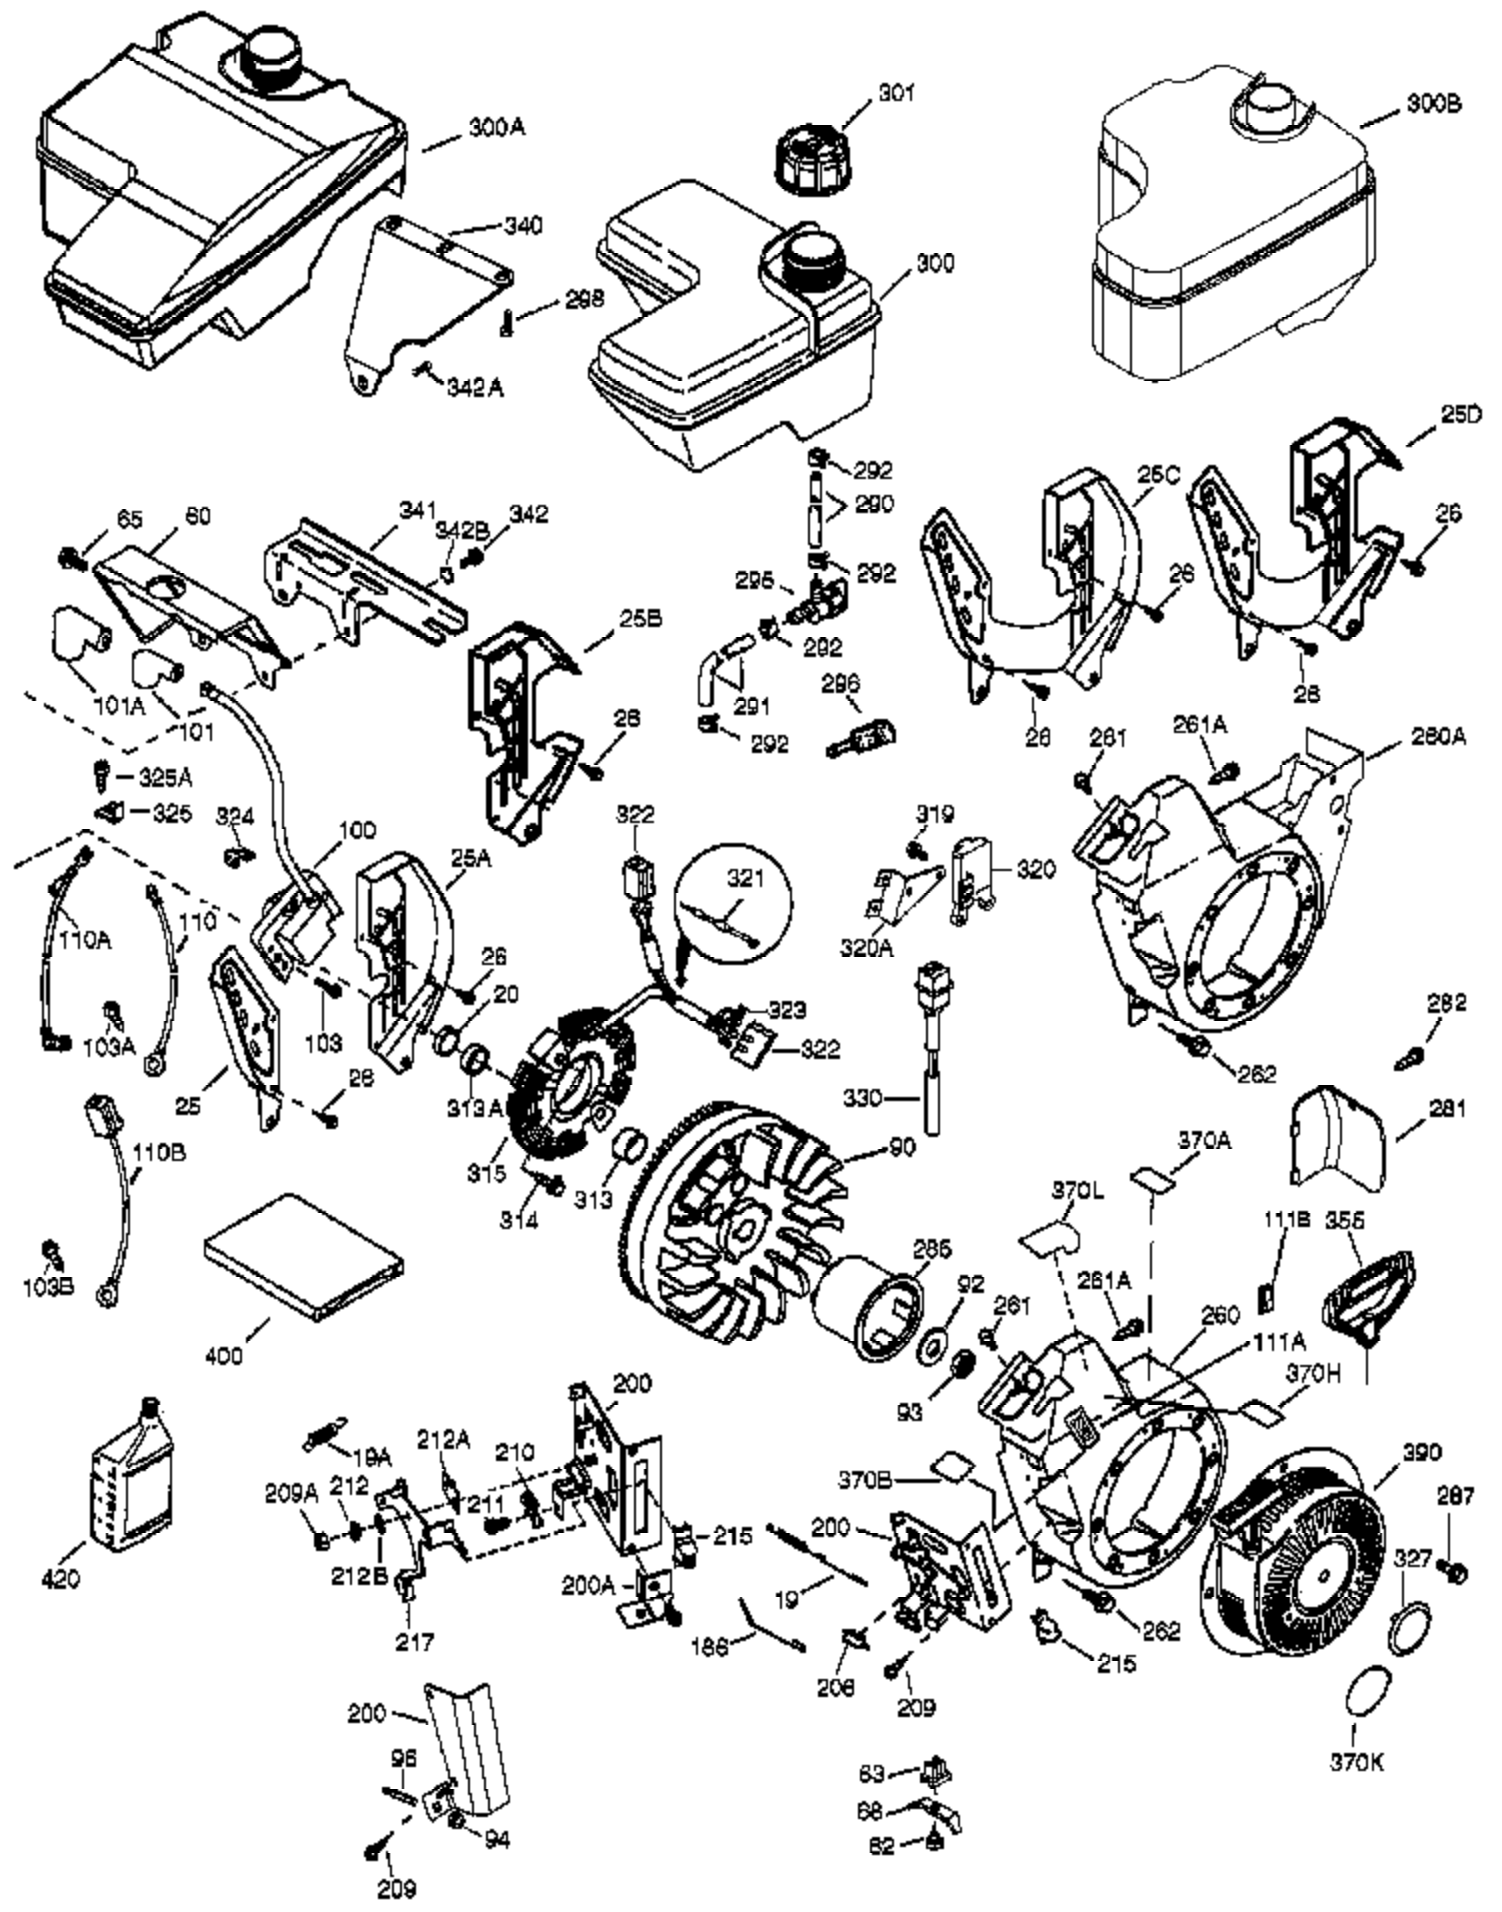

Ref #	Part Number	Qty	Description
19	37111	1	Extension Spring
20	32600	1	Oil Seal
25C	37709	1	Air Baffle (Right)
26	30200	1	Screw, 10-24 x 9/16"
60	36623A	1	Blower Housing Extension
65	30200	1	Screw, 10-24 x 9/16"
90	611205	1	Flywheel
92	650815	1	Belleville Washer
93	650816	1	Flywheel Nut
100	34443C	1	Solid State Ignition
101	610118	1	Spark Plug Cover
103	651007	2	Screw, T-15, 10-24 x 15/16"
110	36054	1	Ground Wire
186	36711	1	Governor Link
200	36736	1	Control Bracket (Incl. 206 & 215)
206	610973	1	Terminal
209	650821	1	Screw, 10-32 x 1/2"
215	36638	1	Control Knob
260	36864	1	Blower Housing
261A	650821	2	Screw, 10-32 x 1/2"
261	651008	1	Screw, 1/4-20 x 31/64"
262	651008	2	Screw, 1/4-20 x 31/64"
285	35985B	1	Starter Cup
287	0	4	Rivet (can be purchased locally)
290	30705	1	Fuel Line
292	26460	2	Fuel Line Clamp
300	36863	1	Fuel Tank (Incl. 292 & 301)
301	36246	1	Fuel Cap
313	34080	1	Spacer
341	36644A	1	Fuel Tank Bracket
342	651085	2	Screw, 1/4-20 x 19/32"
342B	651086	2	Washer (Rubber)
370K	36695	1	Starter Decal
370B	35703	1	Control Decal
370A	36261	1	Lubrication Decal
390	590748	1	Rewind Starter (NOTE: This engine could have been built with 590736 starter.)
400	36720	1	* Gasket Set (Incl. items marked PK in notes)
420	730225A	1	SAE 30 4-Cycle Engine Oil (Quart)