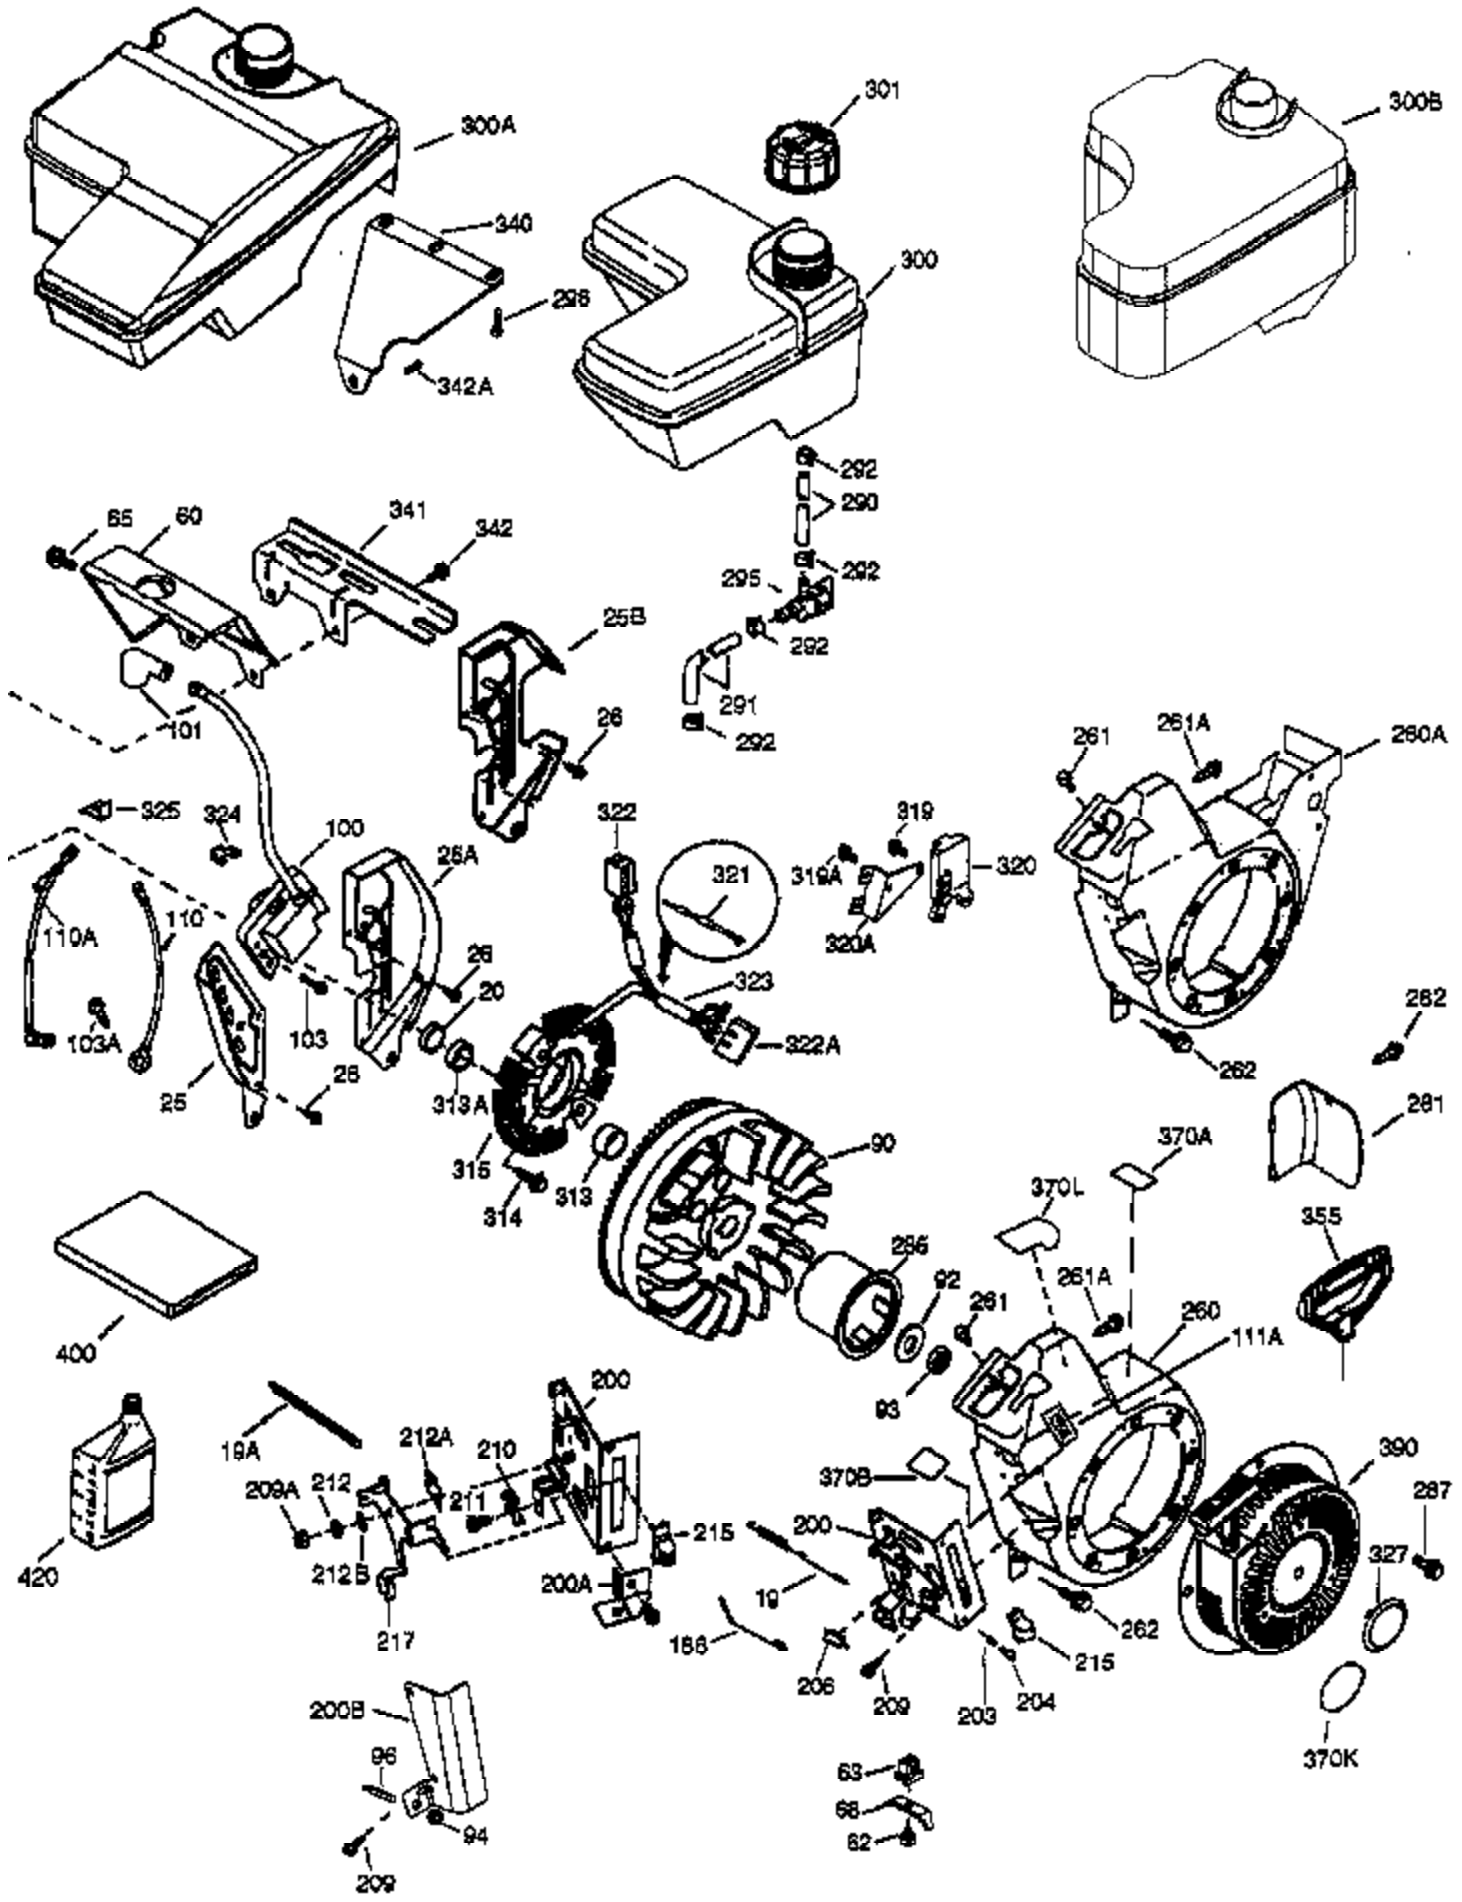

Ref #	Part Number	Qty	Description
19A	36741	1	Extension Spring
19	37111	1	Extension Spring
20	32600	1	Oil Seal
25A	36622	1	Air Baffle (Right)
25	36621	1	Air Baffle (Left)
26	30200	1	Screw, 10-24 x 9/16"
60	36623A	1	Blower Housing Extension
65	30200	1	Screw, 10-24 x 9/16"
90	611235	1	Flywheel
92	650815	1	Belleville Washer
93	650816	1	Flywheel Nut
100	34443B	1	Solid State Ignition
101	610118	1	Spark Plug Cover
103A	650767	1	Screw, 8-32 x 27/64"
103	651007	2	Screw, Torx T-15, 10-24 x 15/16"
110A	36964	1	Ground Wire
110	37451	1	Ground Wire
111A	611224	1	Rocker On/Off Switch
151A	40016A	1	Intake Valve Seal
186	36711	1	Governor Link
200	36740A	1	Control Bracket (Incl. 19A, 210 & 211)
209	650821	1	Screw, 10-32 x 1/2"
210	27793	1	Conduit Clip
211	28942	2	Screw, 10-32 x 3/8"
260	36864	1	Blower Housing
261	651008	1	Screw, 1/4-20 x 31/64"
261A	650821	2	Screw, 10-32 x 1/2"
262	651008	2	Screw, 1/4-20 x 31/64"
285	35985B	1	Starter Cup
287	651008	4	Rivet (Purchase Locally)
290	30962	1	Fuel Line
291	29774	1	Fuel Line
292	26460	3	Fuel Line Clamp
296	34279B	1	Fuel Filter (Incl. 292)
313A	35189	1	Spacer
313	34080	1	Spacer
314	650873	2	Screw, 1/4-20 x 3/4"
315	611271	1	Alternator Coil (3/5 split)
342	651008	2	Screw, 1/4-20 x 31/64"
370K	36695	1	Starter Decal
370A	36261	1	Identification Decal
390	590736	1	Rewind Starter (NOTE: This engine could have been built with 590748 starter.)
400	36720	1	* Gasket Set (Incl. items marked PK in notes) Incl. (1) each of 26756, 27272A, 29673, 35626, 36581, 36624, 36719
420	730225A		SAE 30 4-Cycle Engine Oil (Quart)