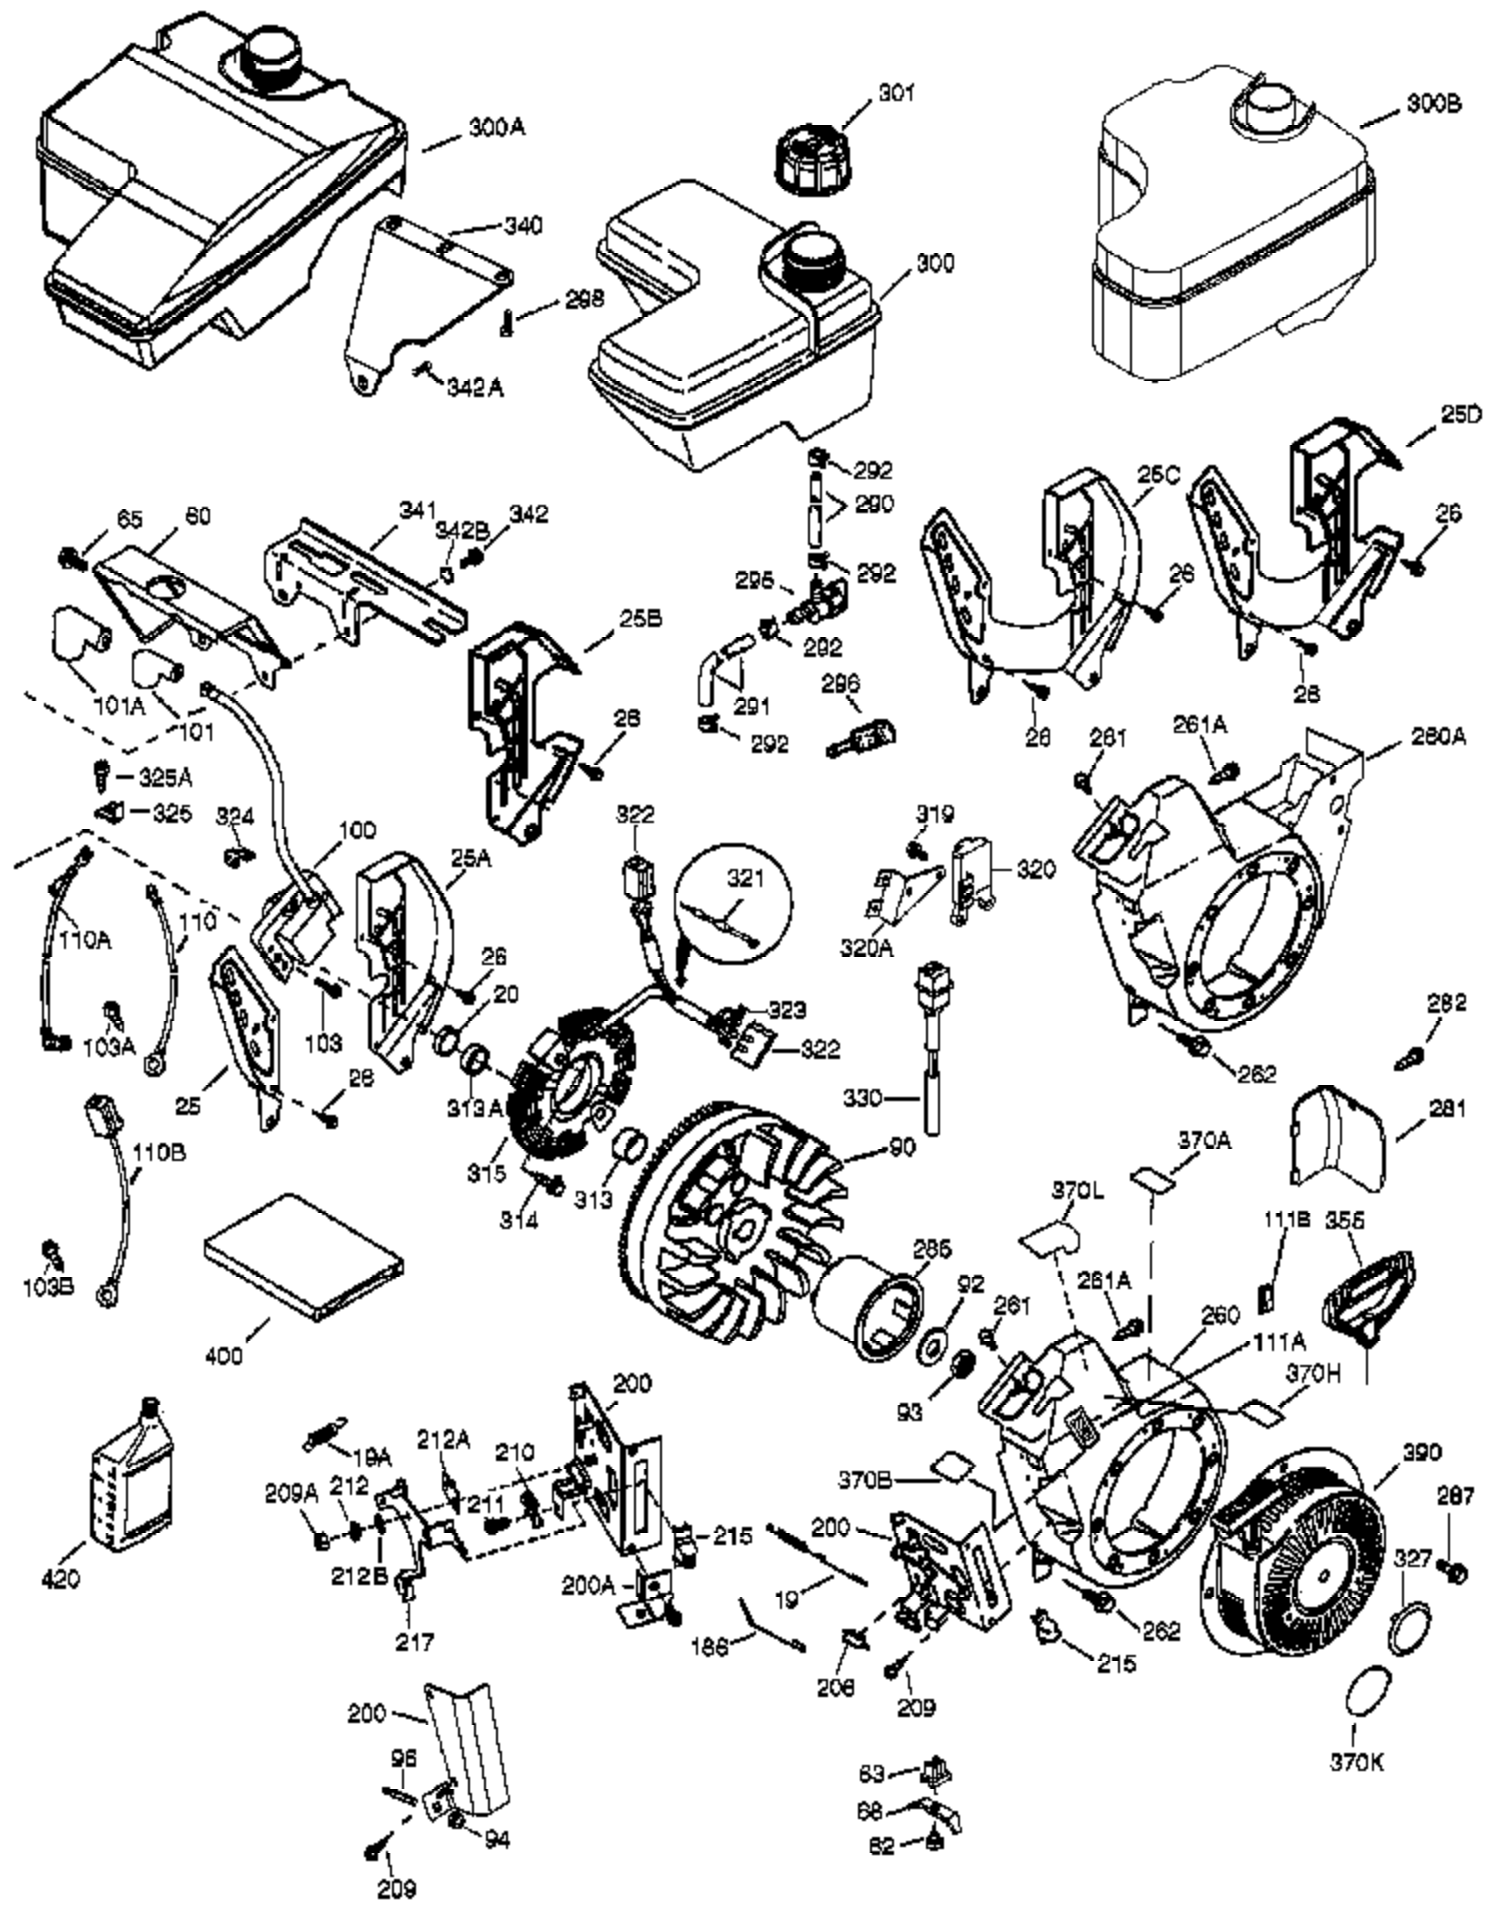

Ref #	Part Number	Qty	Description
19A	36741	1	Extension Spring
19	37111	1	Extension Spring
20	32600	1	Oil Seal
25C	37709	1	Air Baffle (1 pc.)
26	30200	2	Screw, 10-24 x 9/16"
60	36623A	1	Blower Housing Extension
62	650760	1	Screw, 8-32 x 3/8"
63	28545	1	Grommet (Grommet Stop)
65	30200	1	Screw, 10-24 x 9/16"
90	611205	1	Flywheel
92	650815	1	Belleville Washer
93	650816	1	Flywheel Nut
100	34443B	1	Solid State Ignition
101	610118	1	Spark Plug Cover
103	651007	2	Screw, T-15, 10-24 x 15/16"
103A	650767	1	Screw, 8-32 X 27/64"
110B	37602	1	Ground Wire
110A	36964	1	Ground Wire
110	37601	1	Ground Wire
111B	611224	1	Rocker Switch (On/Off)
186	36711	1	Governor Link
200A	37249	1	Control Bracket
200	36740A	1	Control Bracket (Incl. 19A, 210 & 211)
209	650821	1	Screw, 10-32 x 1/2"
210	27793	1	Conduit Clip
211	28942	2	Screw, 10-32 x 3/8"
260	36864	1	Blower Housing
261A	650821	2	Screw, 10-32 x 1/2"
262	651008	3	Screw, 1/4-20 x 31/64"
285	35985B	1	Starter Cup
290	30705	1	Fuel Line
292	26460	2	Fuel Line Clamp
300	36863	1	Fuel Tank (Incl. 292)
301	36754	1	Fuel Cap
313	34080	1	Spacer
341	36644		Fuel Tank Bracket
342	651010	2	Screw, 1/4-20 x 7/8"
370A	36261	1	Instruction Decal
370K	36695	1	Starter Decal
390	590746	1	Recoil Starter (Note: This engine could have been built with 590704 starter)
400	36720	1	* Gasket Set (Incl. items marked PK i n notes)
420	730225		SAE 30 4-Cycle Engine Oil (Quart)