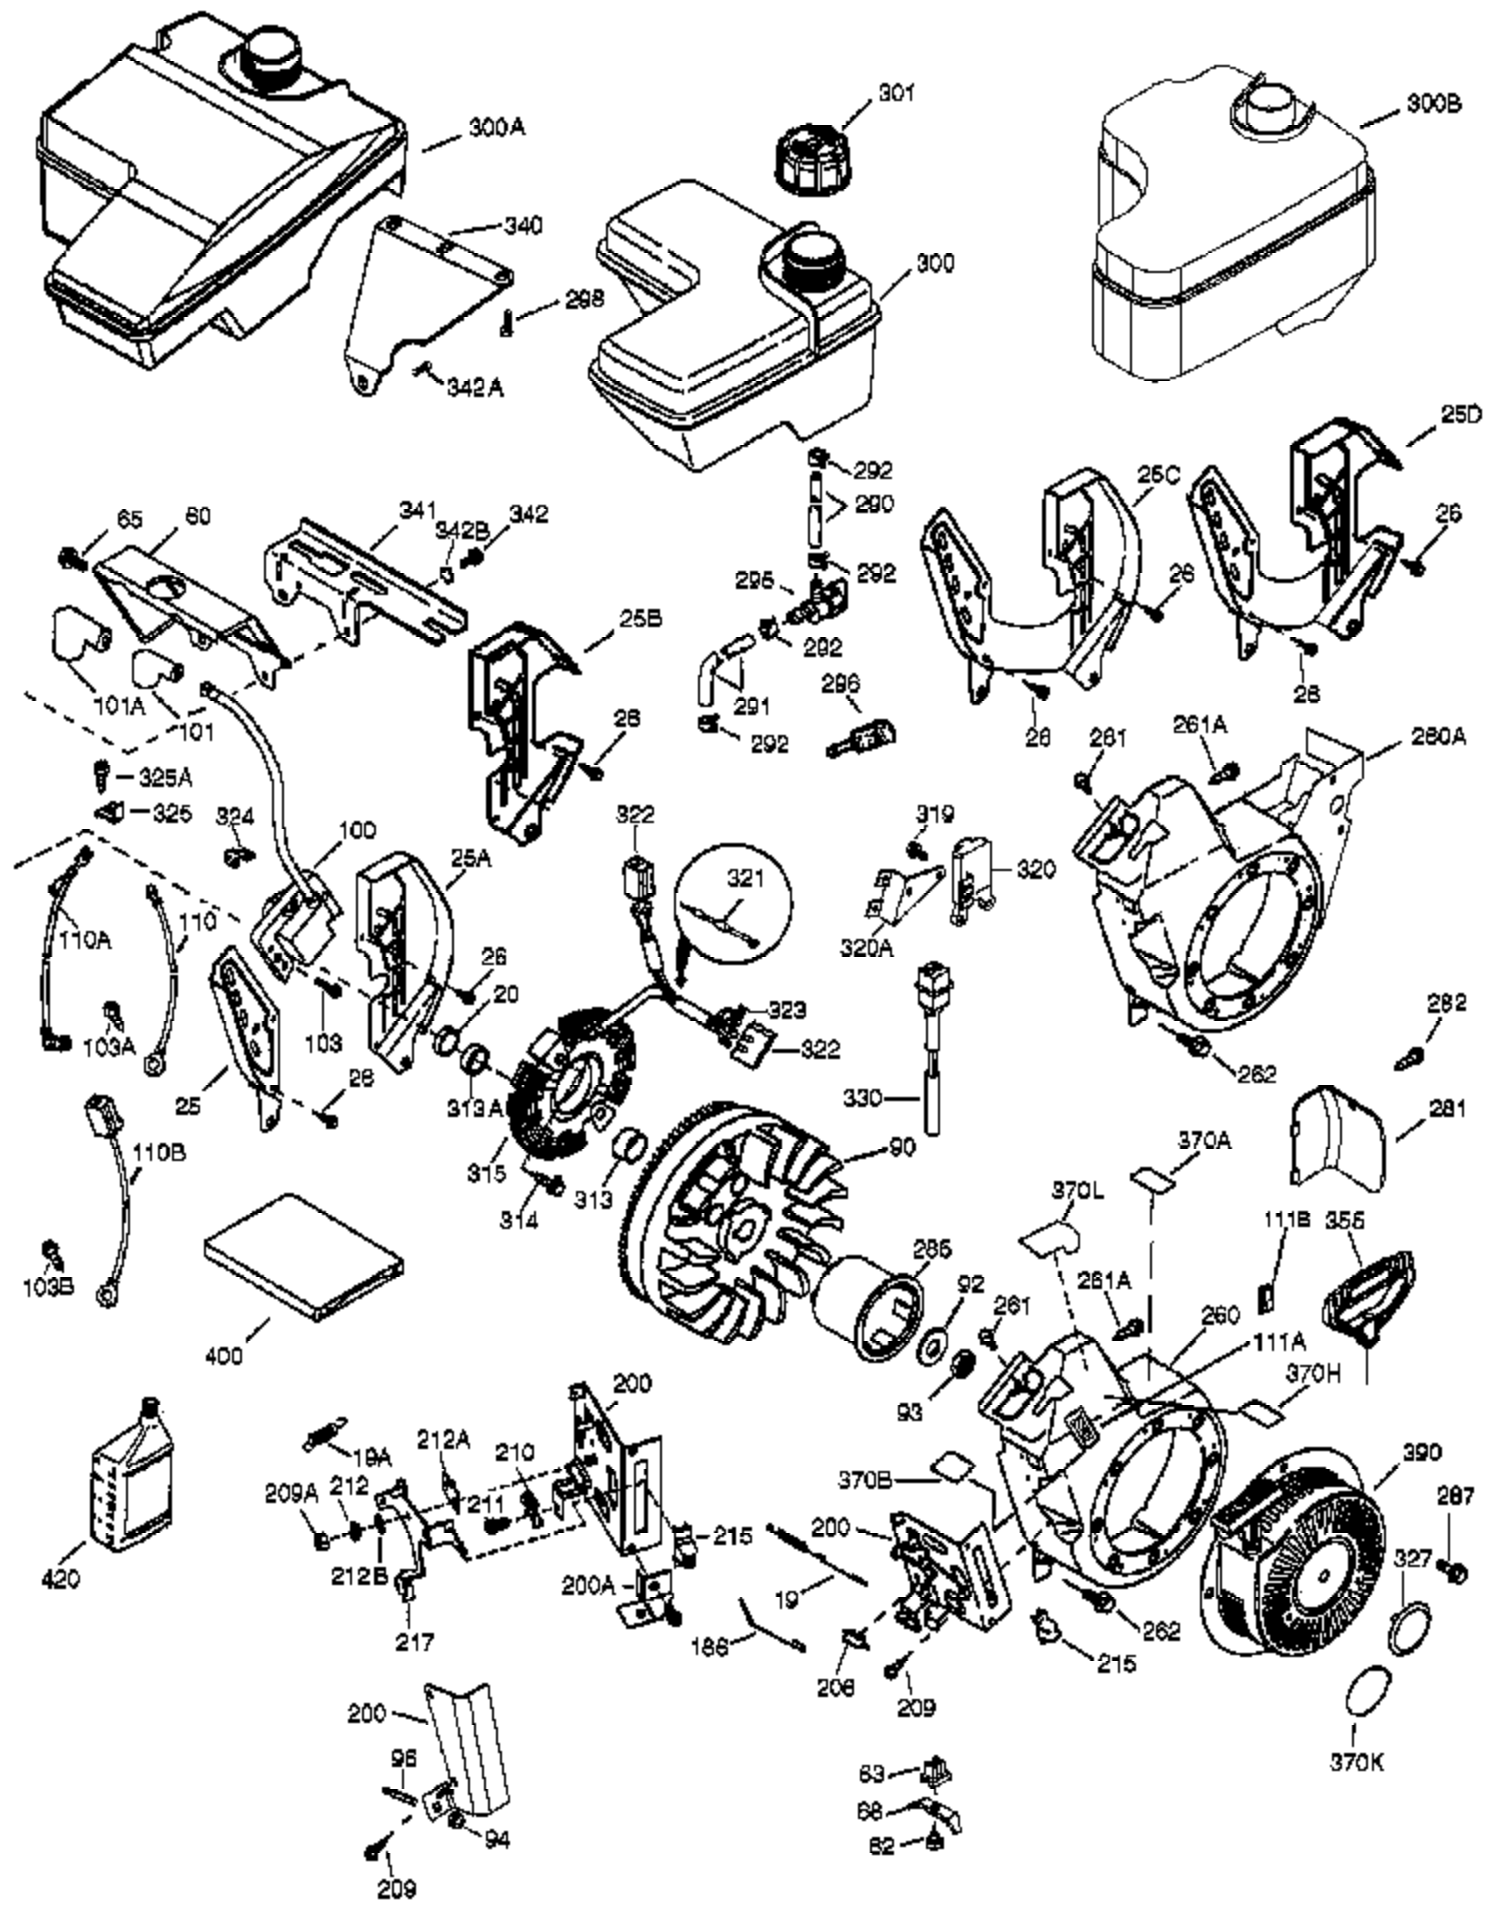

Ref #	Part Number	Qty	Description
19A	36741	1	Extension Spring
19	37828	1	Throttle Return Spring
20	32600	1	Oil Seal
25C	37709	1	Air Baffle (1 pc.)
26	30200	2	Screw, 10-24 x 9/16"
60	36623A	1	Blower Housing Extension
62	650760	1	Screw, 8-32 x 3/8"
62	650760	1	Screw, 8-32 x 3/8"
63	28545	1	Grommet
63	28545	1	Grommet
65	30200	1	Screw, 10-24 x 9/16"
90	611205	1	Flywheel
92	650815	1	Belleville Washer
93	650816	1	Flywheel Nut
100	34443C	1	Solid State Ignition
101	610118	1	Spark Plug Cover
103A	650767	1	Screw, 8-32 x 27/64"
103	651007	2	Screw, T-15, 10-24 x 15/16"
110	37601	1	Ground Wire
110B	37745	1	Ground Wire
110A	36964	1	Ground Wire
111B	611224	1	Rocker Switch (On/Off)
200	37827	1	Control Bracket (Incl. 19A, 210 & 211)
209	650821	1	Screw, 10-32 x 1/2"
210	27793	1	Conduit Clip
211	28942	2	Screw, 10-32 x 3/8"
260	36864	1	Blower Housing
261	651008	1	Screw, 1/4-20 x 31/64"
261A	650821	2	Screw, 10-32 x 1/2"
262	651008	2	Screw, 1/4-20 x 31/64"
285	35985B	1	Starter Cup
287	651008	4	Screw, 1/4-20 x 31/64"
290	30705	1	Fuel Line
292	26460	2	Fuel Line Clamp
300	36863	1	Fuel Tank (Incl. 292)
301	36754	1	Fuel Cap
313	34080	1	Spacer
341	36644A	1	Fuel Tank Bracket
342	651085	2	Screw, 1/4-20 x 19/32"
342B	651086	2	Rubber Washer
370A	36261	1	Instruction Decal
370K	36695	1	Starter Decal
390	590746	1	Recoil Starter (NOTE: This engine could have been built with 590704 starter.)
400	36720	1	* Gasket Set (Incl. items marked PK in notes)
420	730225		SAE 30 4-Cycle Engine Oil (Quart)