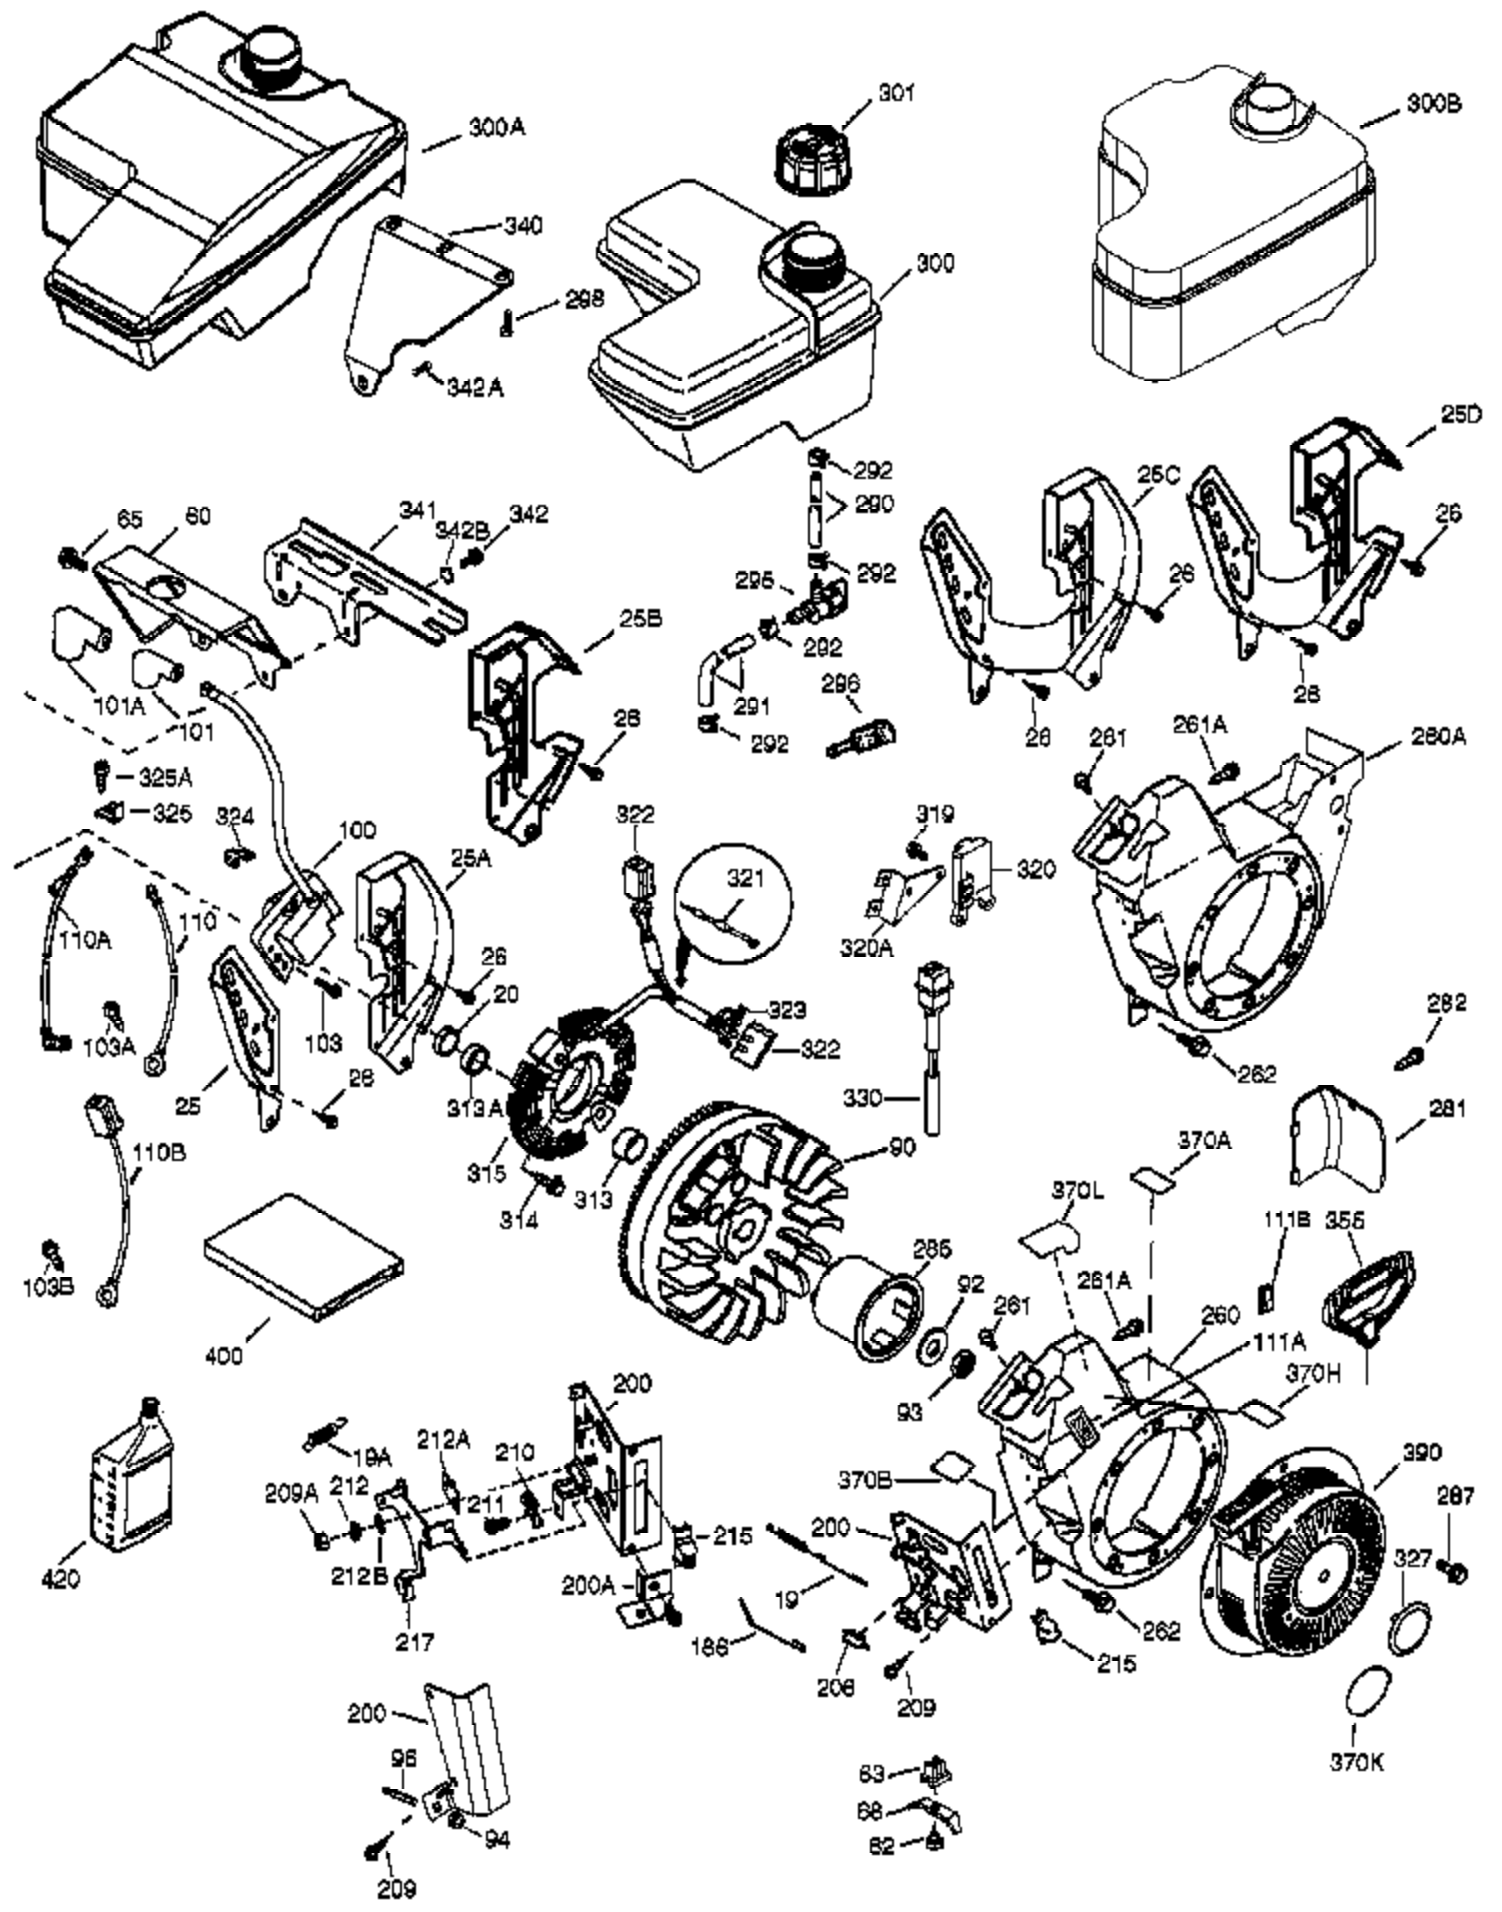

Ref #	Part Number	Qty	Description
19	37111	1	Extension Spring
20	32600	1	Oil Seal
25A	36622	1	Air Baffle (Right)
25	36621	1	Air Baffle (Left)
26	30200	1	Screw, 10-24 x 9/16"
60	36623A	1	Blower Housing Extension
65	30200	1	Screw, 10-24 x 9/16"
90	611205	1	Flywheel
92	650815	1	Belleville Washer
93	650816	1	Flywheel Nut
100	34443B	1	Solid State Ignition
101	610118	1	Spark Plug Cover
103	651007	2	Screw, T-15, 10-24 x 15/16"
110	36767	1	Ground Wire
111A	611223	1	Low Oil Sensor Light
186	36711	1	Governor Link
200	36736	1	Control Bracket (Incl. 206 & 215)
206	610973	1	Terminal
209	650821	1	Screw, 10-32 x 1/2"
215	36638	1	Control Knob
260	36864	1	Blower Housing
261A	650821	2	Screw, 10-32 x 1/2"
261	651008	1	Screw, 1/4-20 x 31/64"
262	651008	2	Screw, 1/4-20 x 31/64"
285	35985B	1	Starter Cup
287	651008	4	Screw, 1/4-20 x 31/64"
290	30705	1	Fuel Line (11")
291	29774	1	Fuel Line (1.5")
292	26460	4	Fuel Line Clamp
295	35857	1	Fuel Shut-Off Valve
300	37048	1	Fuel Tank (Incl. 292 & 301)
301	36246	1	Fuel Cap
313	34080	1	Spacer
325A	30200	1	Screw, 10-24 X 9/16"
325	37471	1	Fuel Line Bracket
341	36644	1	Fuel Tank Bracket
342	651010	2	Screw, 1/4-20 x 7/8"
370B	35703	1	Speed Control Decal
370K	36695	1	Starter Decal
370A	36261	1	Lubrication Decal (Replaces 64-831)
390	590746	1	Rewind Starter (NOTE: This engine could have been built with 590704 starter.)
400	36720	1	* Gasket Set (Incl. items marked PK in notes)
420	730225	1	SAE 30 4-Cycle Engine Oil (Quart)