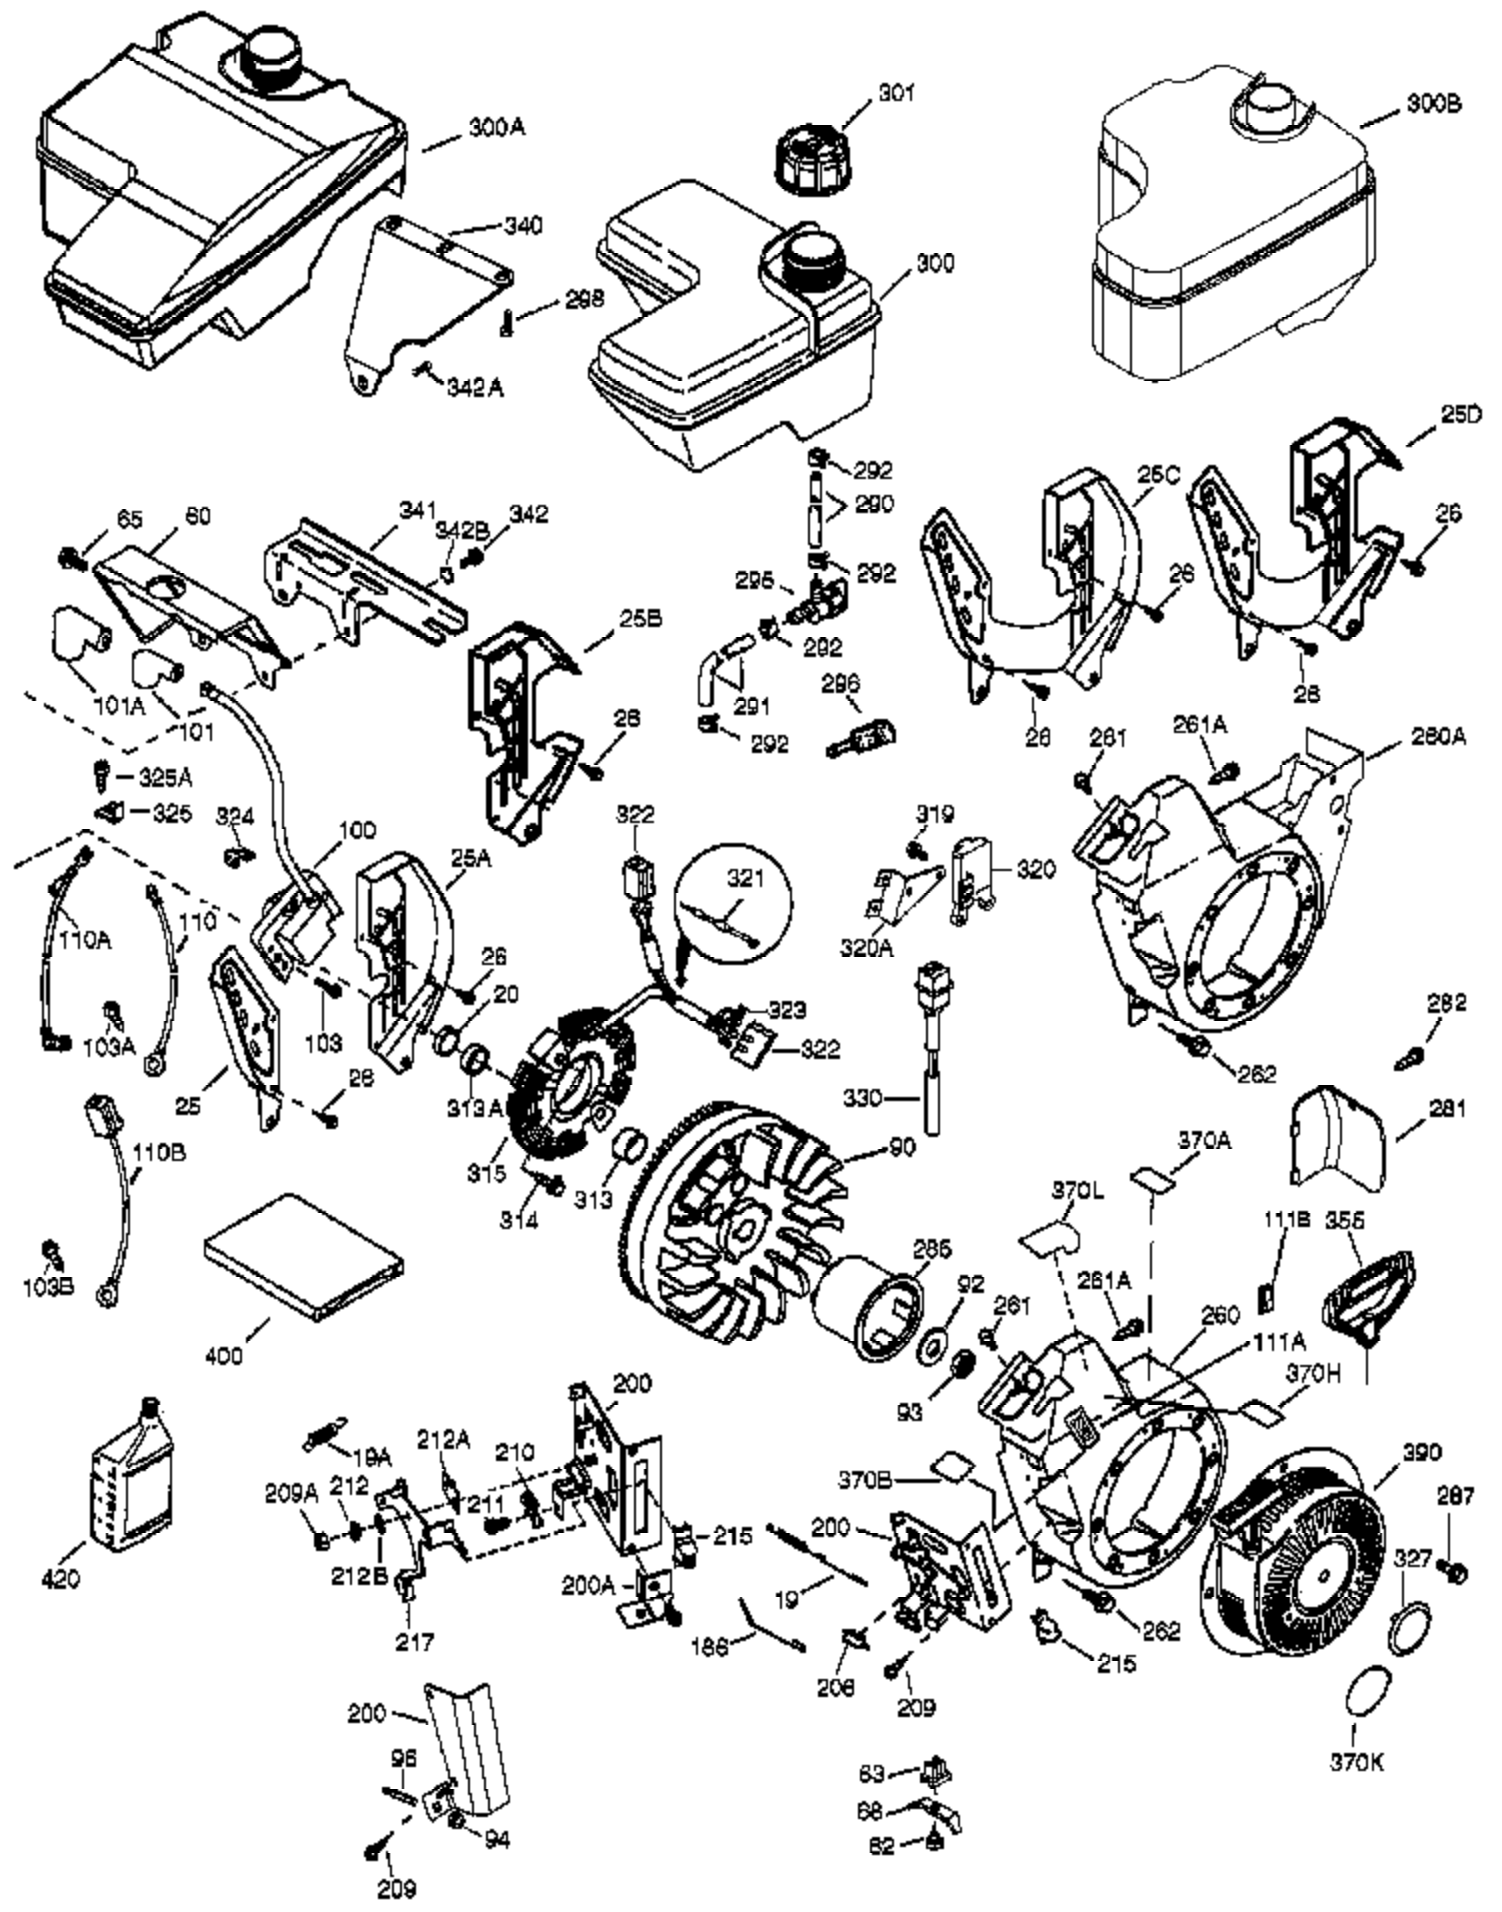

Ref #	Part Number	Qty	Description
19	37111	1	Extension Spring
19A	36741	1	Extension Spring
20	32600	1	Oil Seal
25C	37709	1	Air Baffle (1pc.)
26	30200	1	Screw, 10-24 x 9/16"
60	36623A	1	Blower Housing Extension
62	650760	1	Screw, 8-32 x 3/8"
63	28545	1	Grommet
65	30200	1	Screw, 10-24 x 9/16"
90	611205	1	Flywheel
92	650815	1	Belleville Washer
93	650816	1	Flywheel Nut
100	34443B	1	Solid State Ignition
101	610118	1	Spark Plug Cover
103A	650767	1	Screw, 8-32 x 27/64"
103	651007	2	Screw, T-15, 10-24 x 15/16"
110	37601	1	Ground Wire
110B	37602	1	Ground Wire
110A	36964	1	Ground Wire
111B	611224	1	Rocker Switch (On/Off)
186	36711	1	Governor Link
200A	37249	1	Control Bracket
200	36740A	1	Control Bracket (Incl. 19A, 210 & 211)
209	650821	1	Screw, 10-32 x 1/2"
210	27793	1	Conduit Clip
211	28942	2	Screw, 10-32 x 3/8"
260	36864	1	Blower Housing
261A	650821	2	Screw, 10-32 x 1/2"
261	651008	1	Screw, 1/4-20 x 31/64"
262	651008	2	Screw, 1/4-20 x 31/64"
285	35985B	1	Starter Cup
287	0	4	Rivet (Can be purchased locally)
290	30705	1	Fuel Line
292	26460	2	Fuel Line Clamp
300	36863	1	Fuel Tank (Incl. 292)
301	36754	1	Fuel Cap
313	34080	1	Spacer
341	36644		Fuel Tank Bracket
342	651010	2	Screw, 1/4-20 x 7/8"
370A	36261	1	Instruction Decal
370K	36695	1	Starter Decal
390	590748	1	Recoil Starter (NOTE: This engine could have been built with 590736 starter.)
400	36720	1	* Gasket Set (Incl. items marked PK in notes)
420	730225		SAE 30 4-Cycle Engine Oil (Quart)