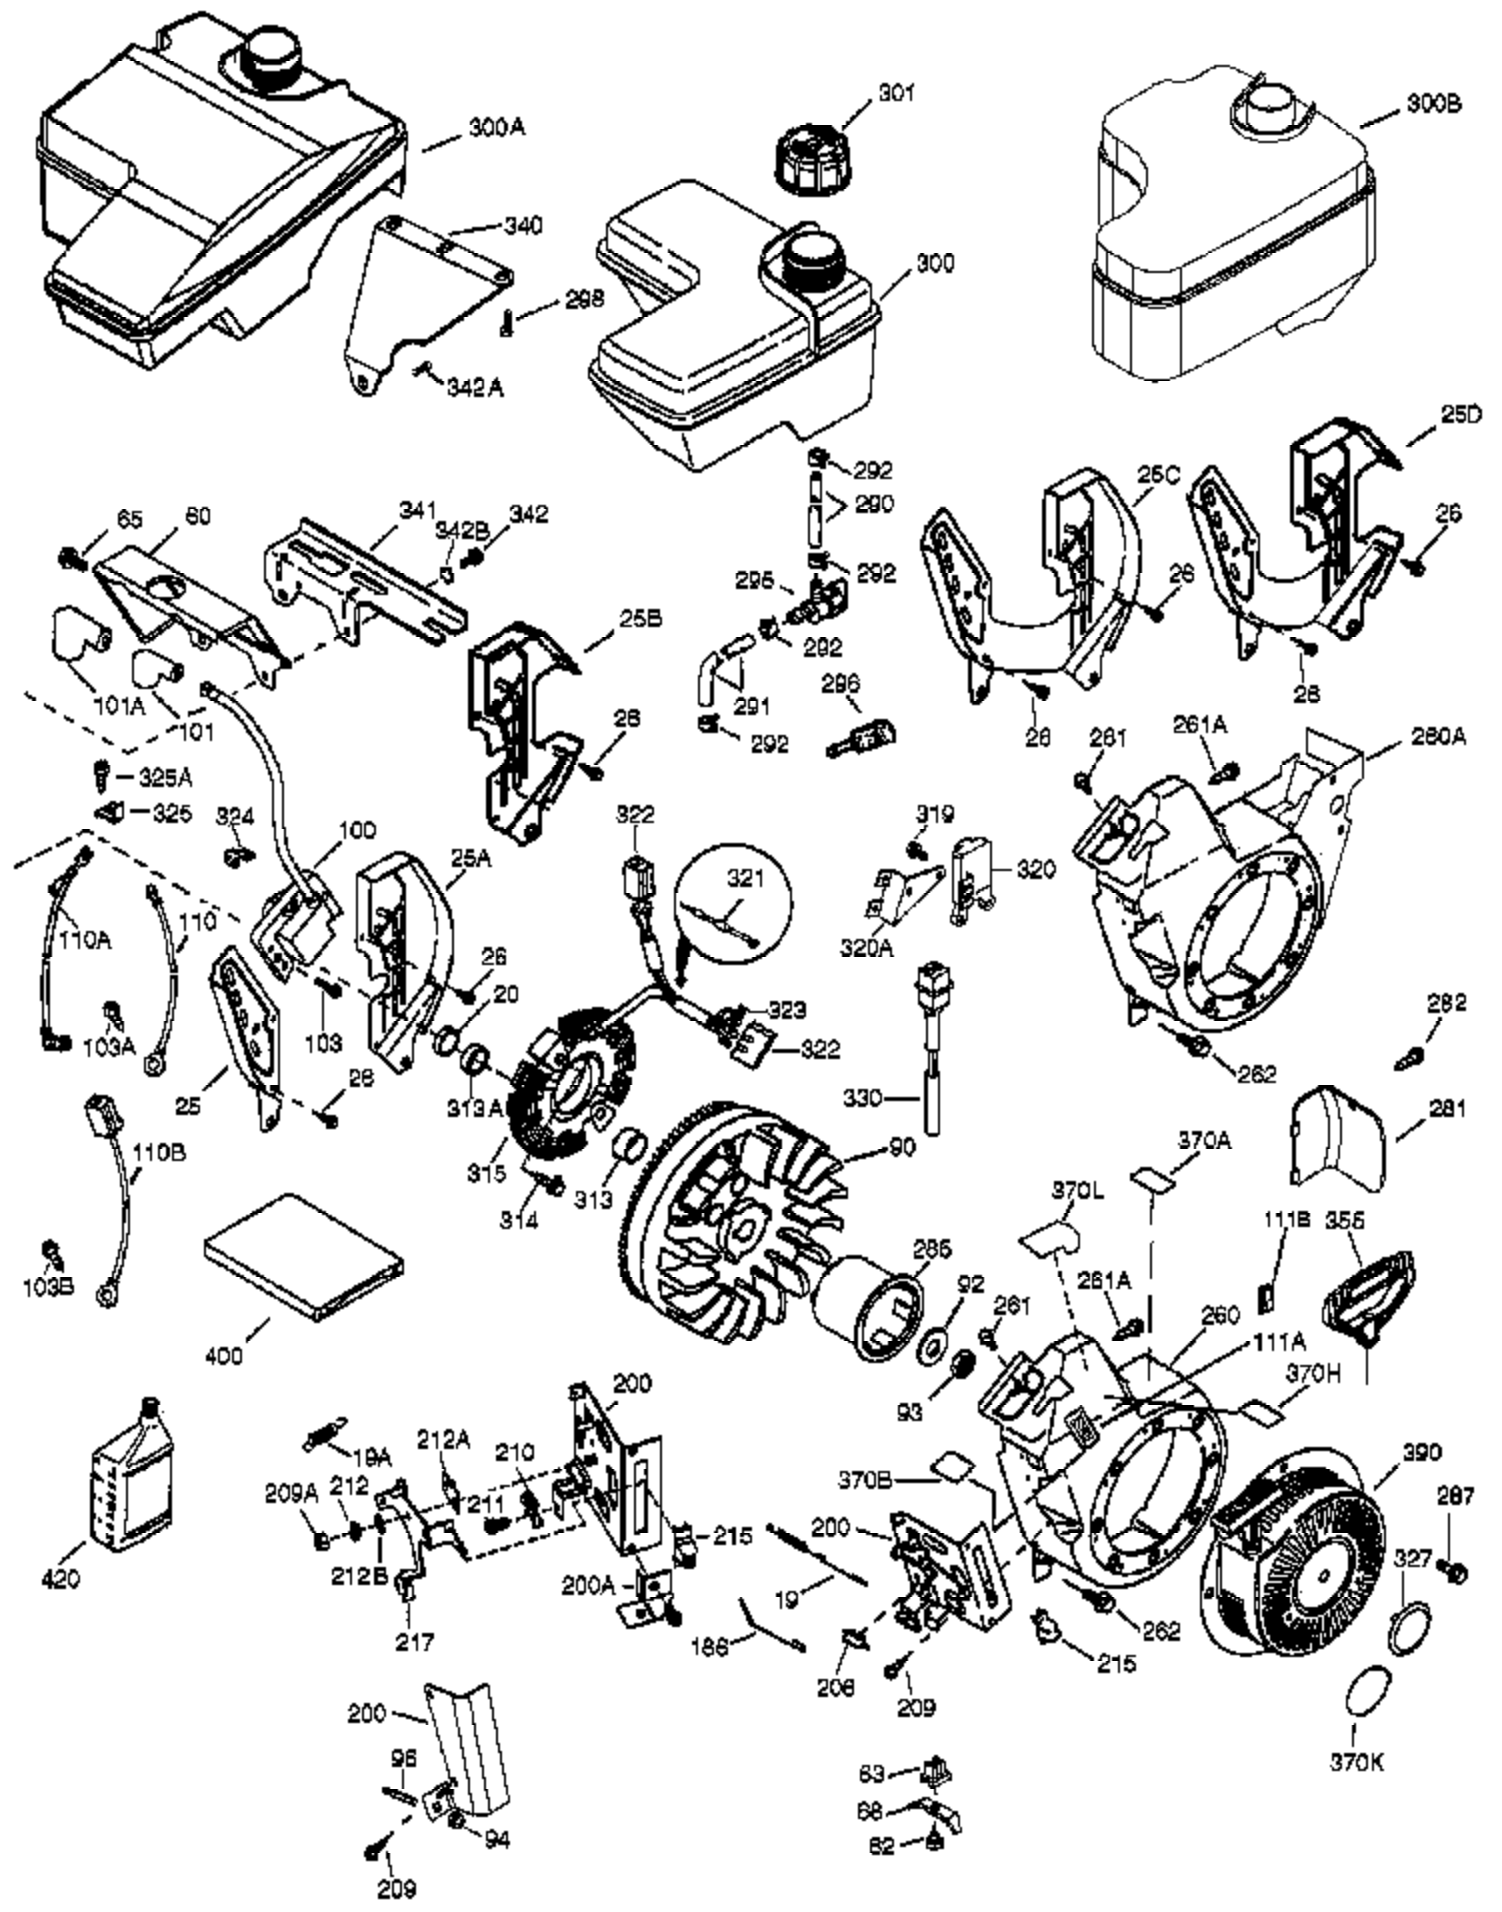

Ref #	Part Number	Qty	Description
19	37111	1	Extension Spring
19A	36741	1	Extension Spring
20	32600	1	Oil Seal
25C	37709	1	Air Baffle (1pc.)
26	30200	1	Screw, 10-24 x 9/16"
60	36623A	1	Blower Housing Extension
62	650760	1	Screw, 8-32 x 3/8"
62	650760	1	Screw, 8-32 x 3/8"
63	28545	1	Grommet
63	28545	1	Grommet
65	30200	1	Screw, 10-24 x 9/16"
90	611205	1	Flywheel
92	650815	1	Belleville Washer
93	650816	1	Flywheel Nut
100	34443C	1	Solid State Ignition
101	610118	1	Spark Plug Cover
103A	650767	1	Screw, 8-32 x 27/64"
103	651007	2	Screw, T-15, 10-24 x 15/16"
110	37601	1	Ground Wire
110B	37745	1	Ground Wire
110A	36964	1	Ground Wire
111B	611224	1	Rocker Switch (On/Off)
186	36711	1	Governor Link
200A	37249	1	Control Bracket
200	36740A	1	Control Bracket (Incl. 19A, 210 & 211)
209	650821	1	Screw, 10-32 x 1/2"
210	27793	1	Conduit Clip
211	28942	2	Screw, 10-32 x 3/8"
260	36864	1	Blower Housing
261A	650821	2	Screw, 10-32 x 1/2"
261	651008	1	Screw, 1/4-20 x 31/64"
262	651008	2	Screw, 1/4-20 x 31/64"
285	35985B	1	Starter Cup
287	0	4	Rivet (Can be purchased locally)
290	30705	1	Fuel Line
292	26460	2	Fuel Line Clamp
300	36863	1	Fuel Tank (Incl. 292)
301	36754	1	Fuel Cap
313	34080	1	Spacer
341	36644		Fuel Tank Bracket
342	651010	2	Screw, 1/4-20 x 7/8"
370A	36261	1	Instruction Decal
370K	36695	1	Starter Decal
390	590748	1	Recoil Starter (Note: This engine could have been built with the 590736 starter)
400	36720	1	* Gasket Set (Incl. items marked PK i n notes)
420	730225A		SAE 30 4-Cycle Engine Oil (Quart)