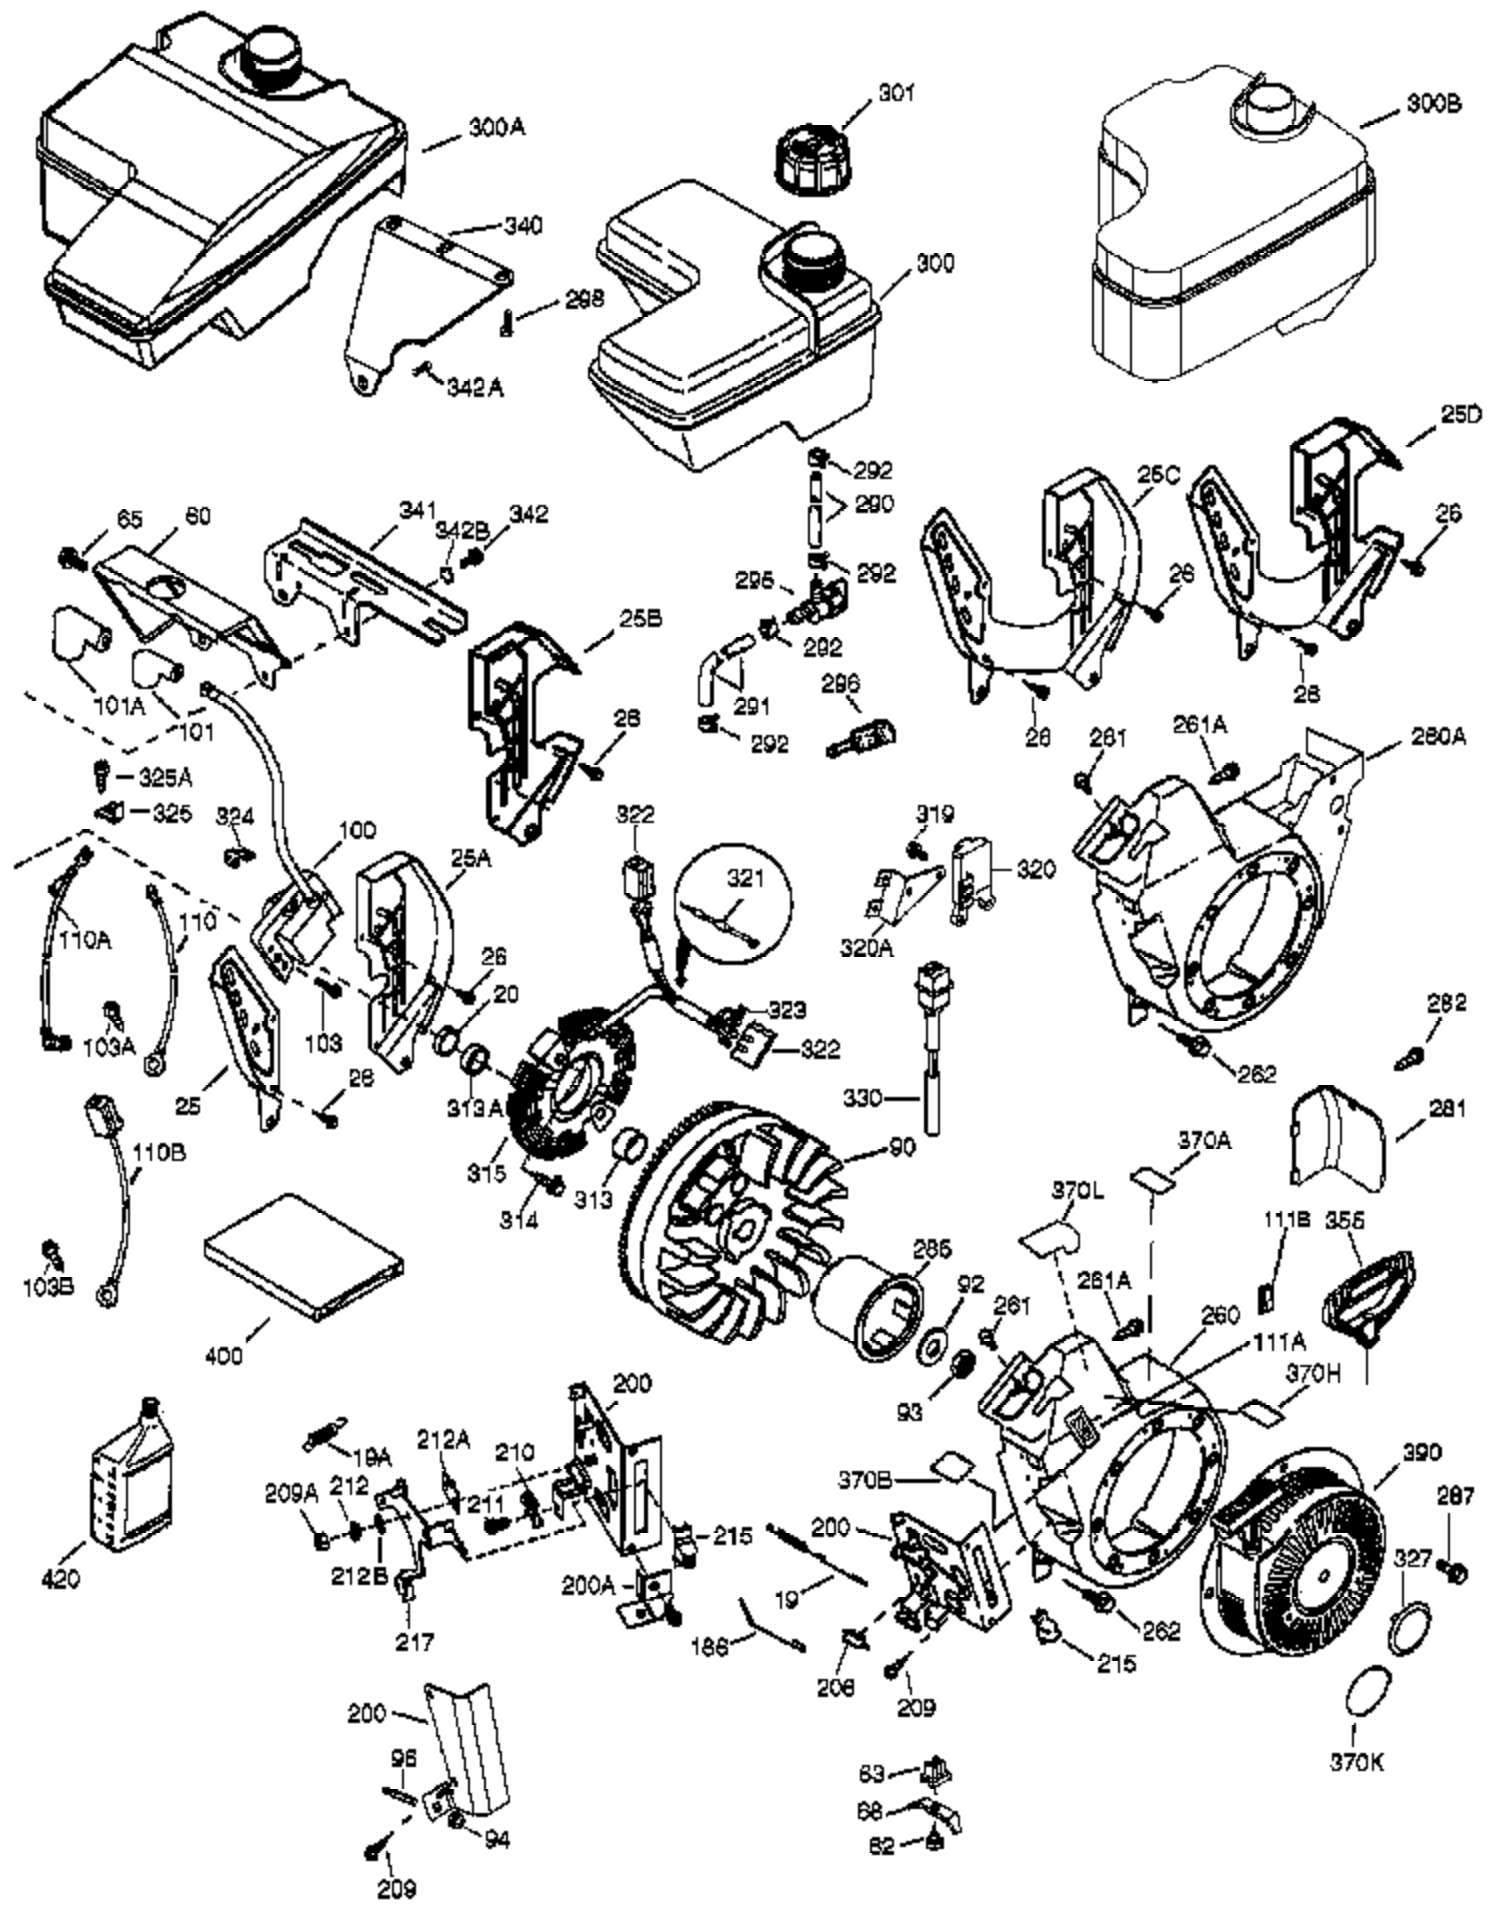

Ref #	Part Number	Qty	Description
19	37828	1	Governor Spring
20	32600	1	Oil Seal
25C	37709	1	Air Baffle (1pc.)
26	30200	1	Screw, 10-24 x 9/16"
60	36623A	1	Blower Housing Extension
62	650760	1	Screw, 8-32 x 3/8"
63	28545	1	Grommet
65	30200	1	Screw, 10-24 x 9/16"
90	611205	1	Flywheel
92	650815	1	Belleville Washer
93	650816	1	Flywheel Nut
100	34443C	1	Solid State Ignition
101	610118	1	Spark Plug Cover
103A	650767	1	Screw, 8-32 x 27/64"
103	651007	2	Screw, T-15, 10-24 x 15/16"
110	37601	1	Ground Wire
110A	36964	1	Ground Wire
110A	37745	1	Ground Wire
111B	611224	1	Rocker Switch (On/Off)
200	37827	1	Control Bracket
200A	37249	1	Boden Wire Bracket
209	650821	1	Screw, 10-32 x 1/2"
210	27793	1	Conduit Clip
211	28942	2	Screw, 10-32 x 3/8"
260	36864	1	Blower Housing
261A	650821	2	Screw, 10-32 x 1/2"
261	651008	1	Screw, 1/4-20 x 31/64"
262	651008	2	Screw, 1/4-20 x 31/64"
285	35985B	1	Starter Cup
287	651008	4	Screw, 1/4-20 x 31/64"
290	30705	1	Fuel Line
292	26460	2	Fuel Line Clamp
300	36863	1	Fuel Tank (Incl. 292)
301	36754	1	Fuel Cap
313	34080	1	Spacer
341	36644A	1	Fuel Tank Bracket
342	651085	2	Screw, 1/4-20 x 19/32"
342B	651086	2	Rubber Washer
370A	36261	1	Instruction Decal
370K	36695	1	Starter Decal
390	590746	1	Recoil Starter (Note: This engine could have been built with the 590704 starter.)
400	36720	1	* Gasket Set (Incl. items marked PK in notes)
420	730225A		SAE 30 4-Cycle Engine Oil (Quart)