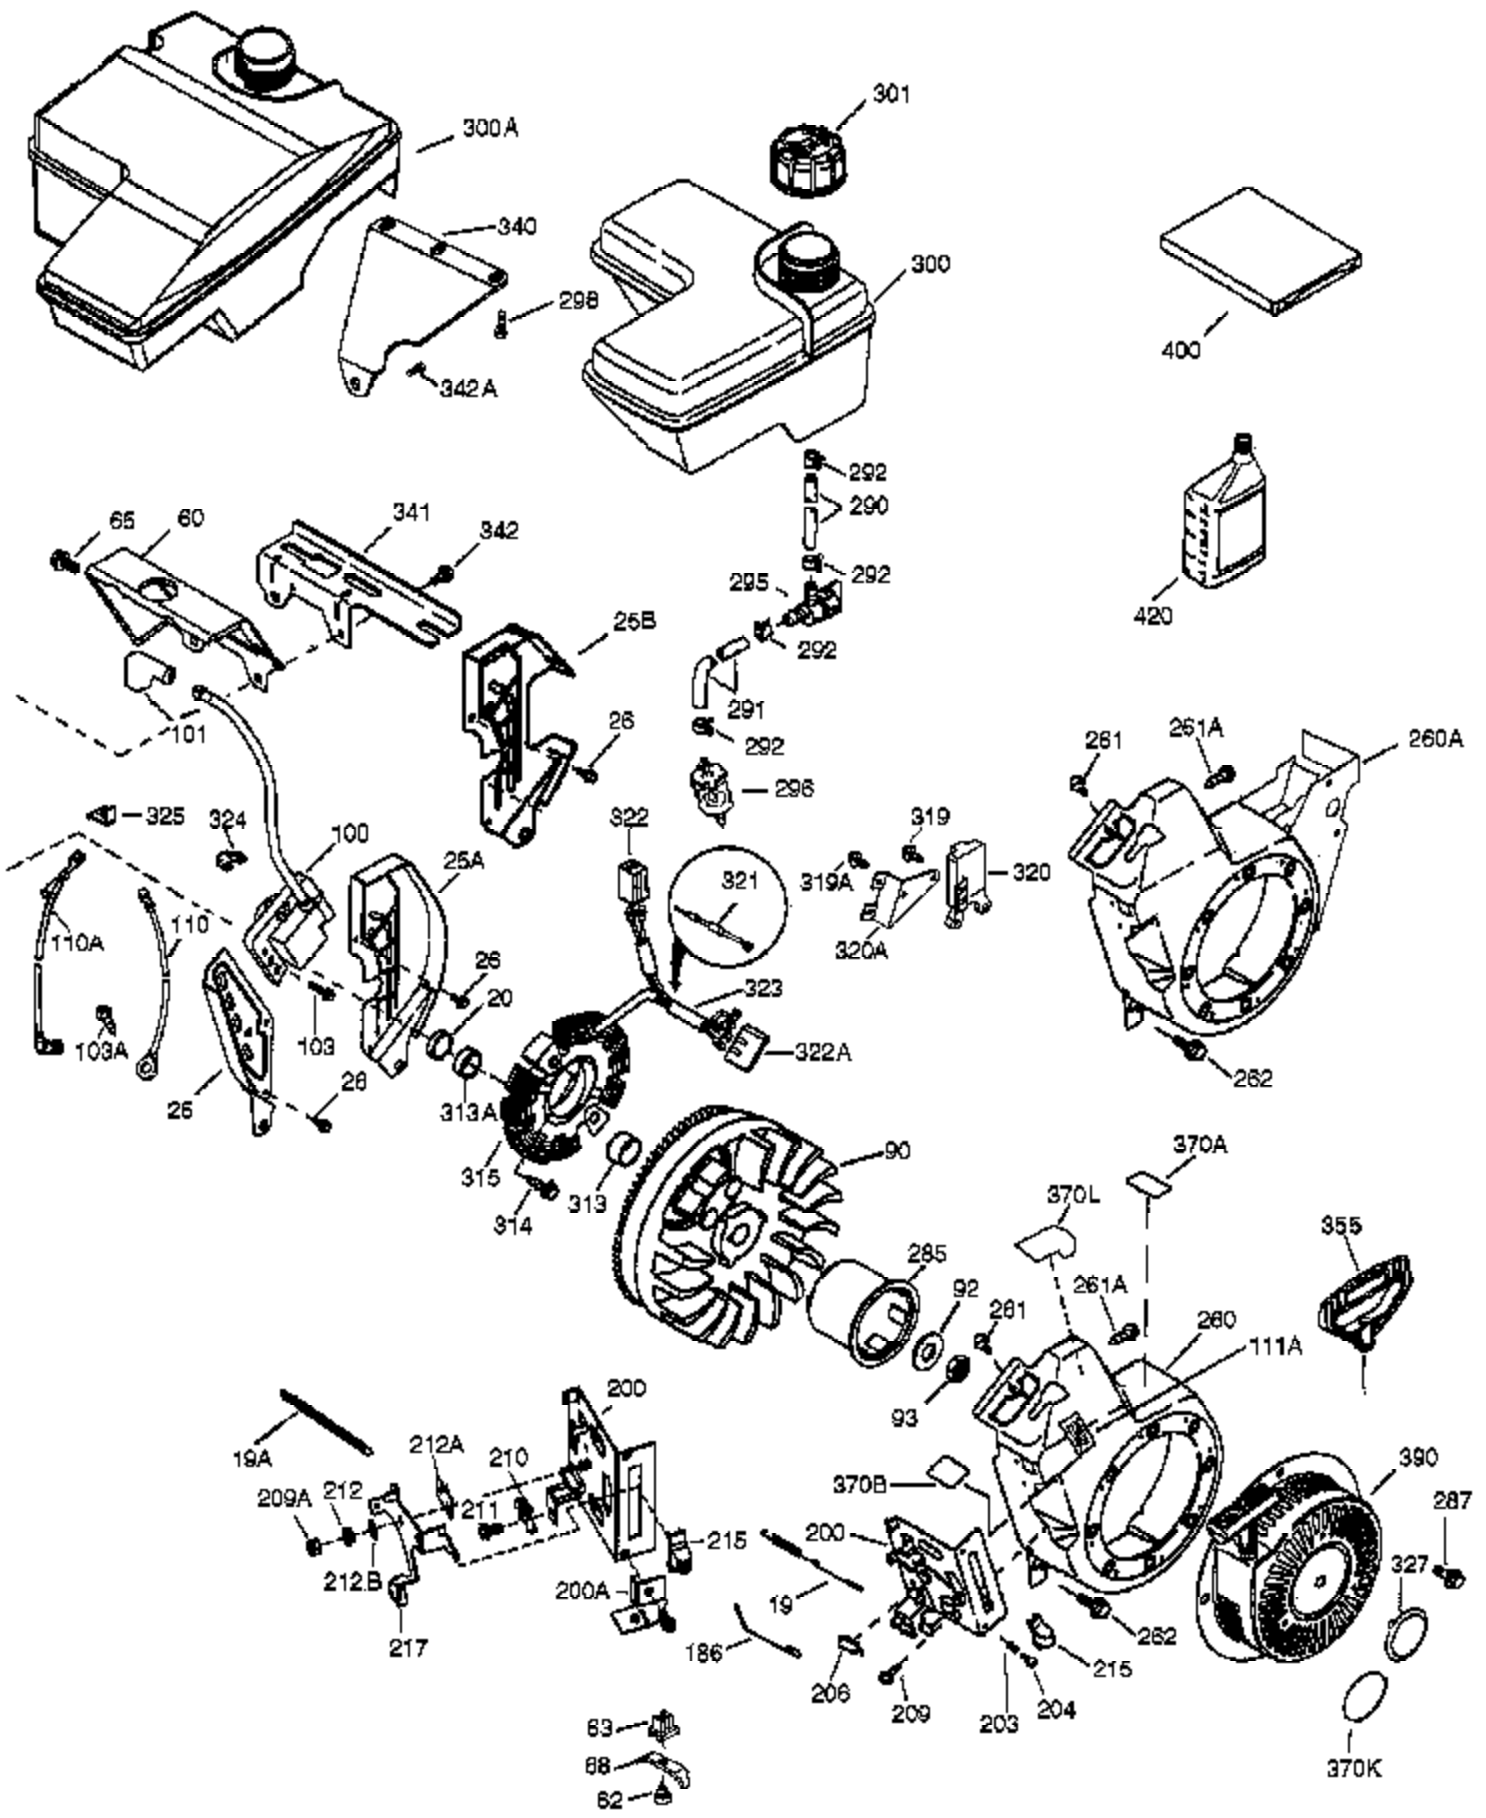

Ref #	Part Number	Qty	Description
19	37111	1	Extension Spring
20	32600	1	Oil Seal
25A	36622	1	Air Baffle (Right)
25	36621	1	Air Baffle (Left)
26	30200	1	Screw, 10-24 x 9/16"
60	36623A	1	Blower Housing Extension
62	650760	1	Screw, 8-32 x 3/8"
63	28545	1	Grommet
65	30200	1	Screw, 10-24 x 9/16"
68	33356	1	Ground Terminal
83	36057	1	Governor Spool
90	611205	1	Flywheel
92	650815	1	Belleville Washer
93	650816	1	Flywheel Nut
100	34443B	1	Solid State Ignition
101	610118	1	Spark Plug Cover
103	651007	2	Screw, Torx T-15, 10-24 x 15/16"
110	36679A	1	Ground Wire
186	36711	1	Governor Link
200	36736	1	Control Bracket (Incl. 206 & 215)
206	610973	1	Terminal
209	650821	1	Screw, 10-32 x 1/2"
215	36638	1	Control Knob
260	36864	1	Blower Housing
261	651008	1	Screw, 1/4-20 x 31/64"
261A	650821	2	Screw, 10-32 x 1/2"
262	651008	2	Screw, 1/4-20 x 31/64"
285	35985B	1	Starter Cup
287	0	4	Rivet (Can be purchased locally)
290	30705	1	Fuel Line
292	26460	2	Fuel Line Clamp
300	36863	1	Fuel Tank (Incl. 292 & 301)
301	36246	1	Fuel Cap
313	34080	1	Spacer
325	29443	1	Wire Clip
327	35392	1	Starter Plug
341	36644	1	Fuel Tank Bracket
342	651010	2	Screw, 1/4-20 x 7/8"
370B	35703	1	Speed Control Decal
370A	36261	1	Lubrication Decal
390	590736	1	Rewind Starter (NOTE: This engine could have been built with 590748 starter.)
400	36720	1	* Gasket Set (Incl. items marked PK in notes) Incl. (1) each of 26756, 27272A, 29673, 35626, 36581, 36624, 36719
900	0		Replacement Engine - None
900	0		Replacement S/B 754299A, order from 7 1-999