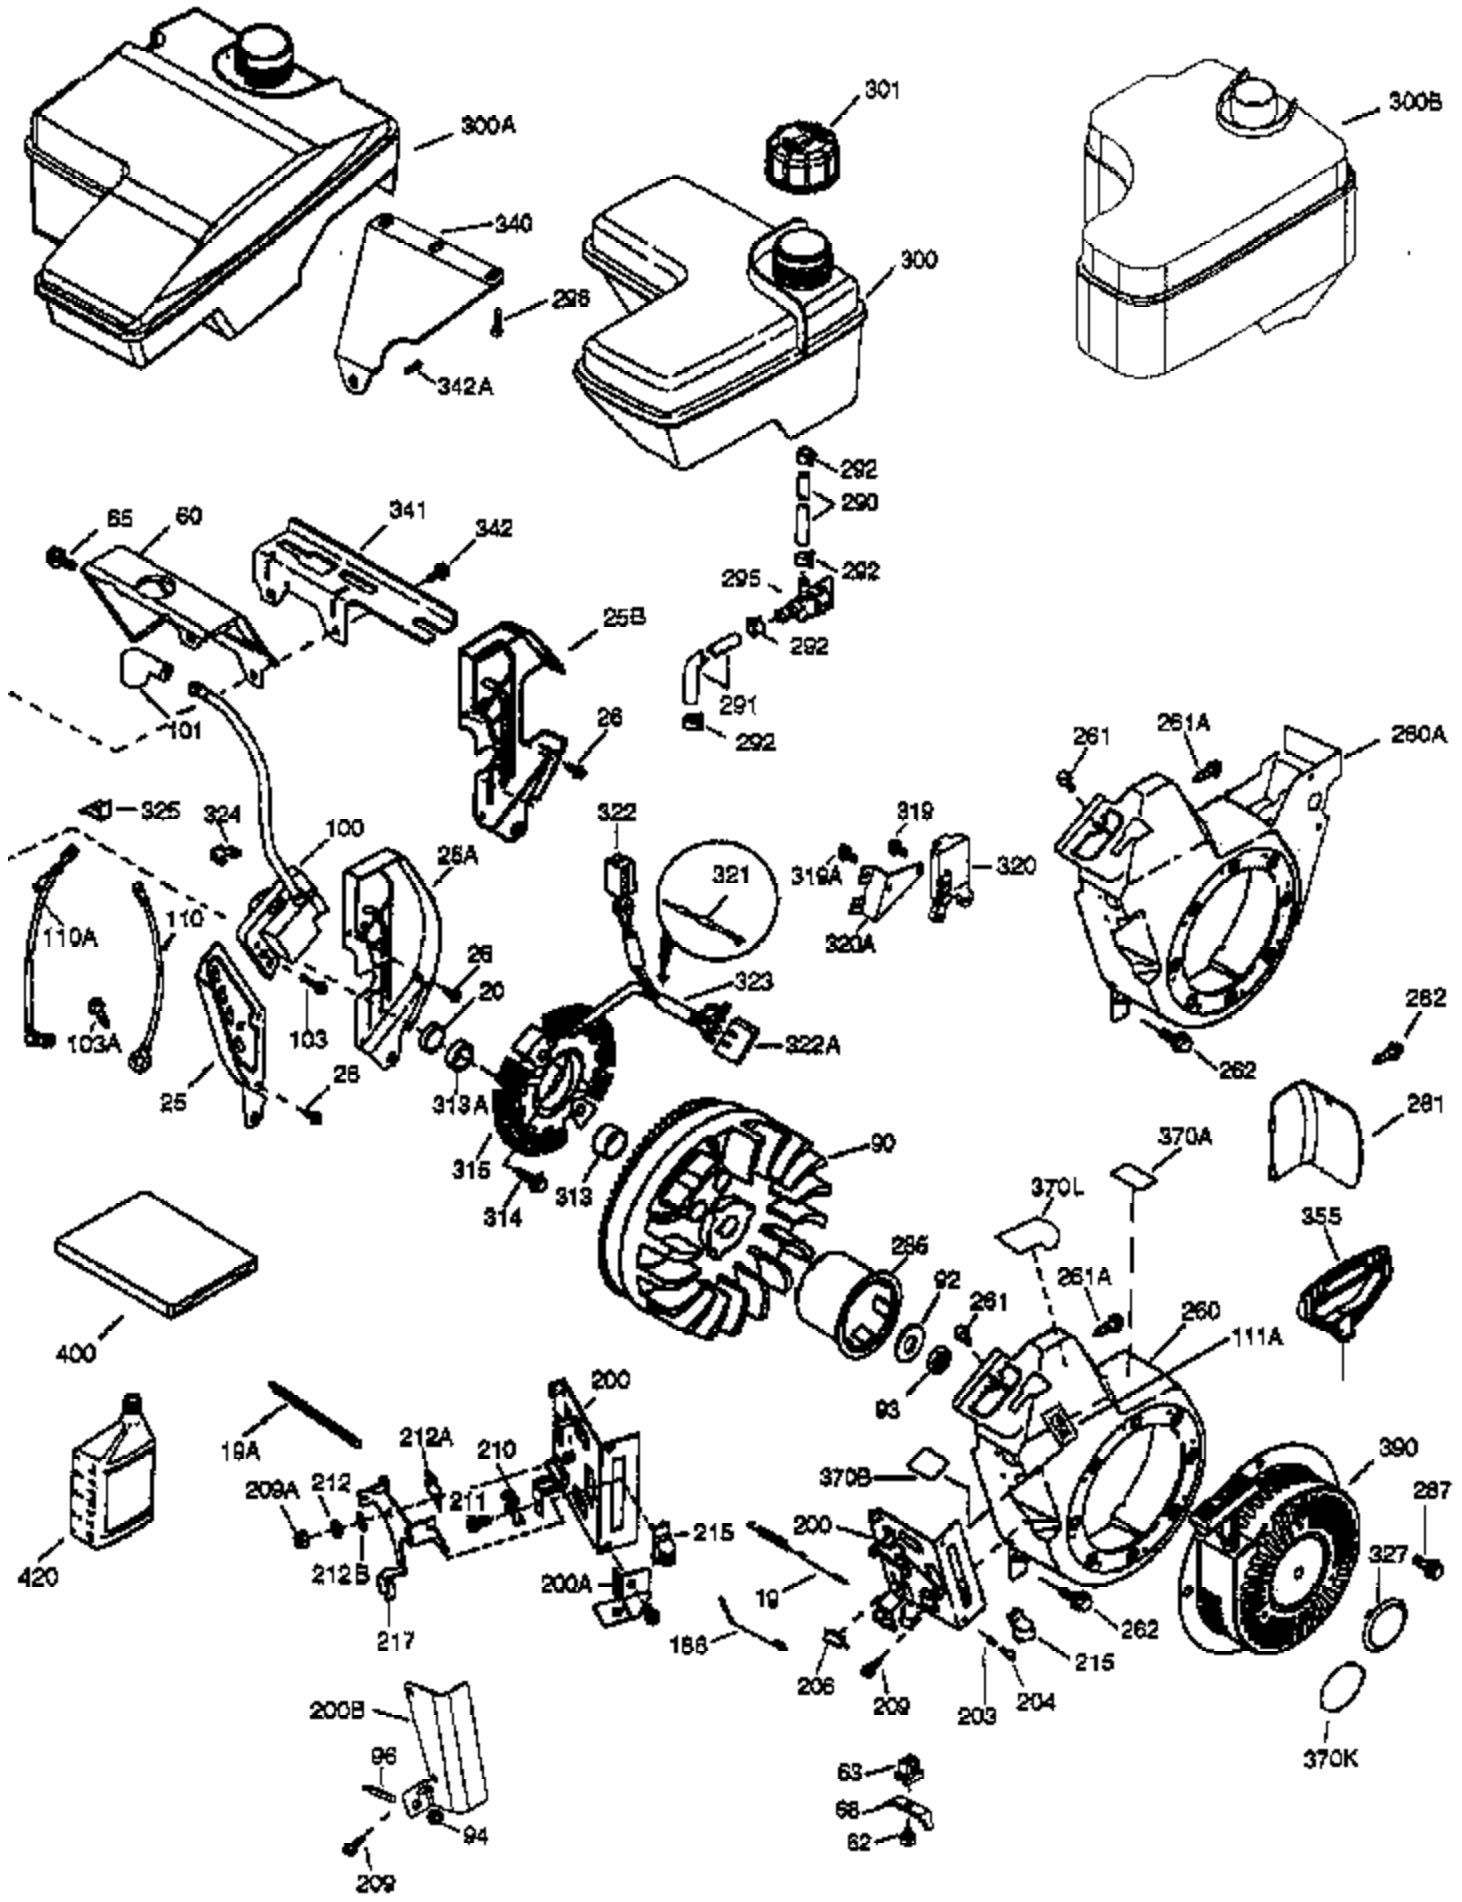

Ref #	Part Number	Qty	Description
19	37111	1	Extension Spring
20	32600	1	Oil Seal
25A	36622	1	Air Baffle (Right)
25	36621	1	Air Baffle (Left)
26	30200	1	Screw, 10-24 x 9/16"
60	36623A	1	Blower Housing Extension
62	650760	1	Screw, 8-32 x 3/8"
63	28545	1	Grommet
65	30200	1	Screw, 10-24 x 9/16"
68	33356	1	Ground Terminal
90	611205	1	Flywheel
92	650815	1	Belleville Washer
93	650816	1	Flywheel Nut
100	34443B	1	Solid State Ignition
101	610118	1	Spark Plug Cover
103	651007	2	Screw, Torx T-15, 10-24 x 15/16"
110	36679A	1	Ground Wire
186	36711	1	Governor Link
200	36736	1	Control Bracket (Incl. 206 & 215)
206	610973	1	Terminal
209	650821	1	Screw, 10-32 x 1/2"
215	36638	1	Control Knob
260	36864	1	Blower Housing
261A	650821	2	Screw, 10-32 x 1/2"
261	651008	1	Screw, 1/4-20 x 31/64"
262	651008	2	Screw, 1/4-20 x 31/64"
285	35985B	1	Starter Cup
287	0	4	Rivet (Can be purchased locally)
290	30705	1	Fuel Line
292	26460	2	Fuel Line Clamp
300	36863	1	Fuel Tank (Incl. 292 & 301)
301	36246	1	Fuel Cap
313	34080	1	Spacer
325	29443	1	Wire Clip
327	35392	1	Starter Plug
341	36644	1	Fuel Tank Bracket
342	651010	2	Screw, 1/4-20 x 7/8"
370B	35703	1	Speed Control Decal
370A	36261	1	Lubrication Decal
390	590736	1	Rewind Starter (NOTE: This engine could have been built with 590748 starter.)
400	36720	1	* Gasket Set (Incl. items marked PK in notes) Incl. (1) each of 26756, 27272A, 29673, 35626, 36581, 36624, 36719
900	0		Replacement Engine - None
900	0		Replacement S/B 754299A, order from 7 1-999