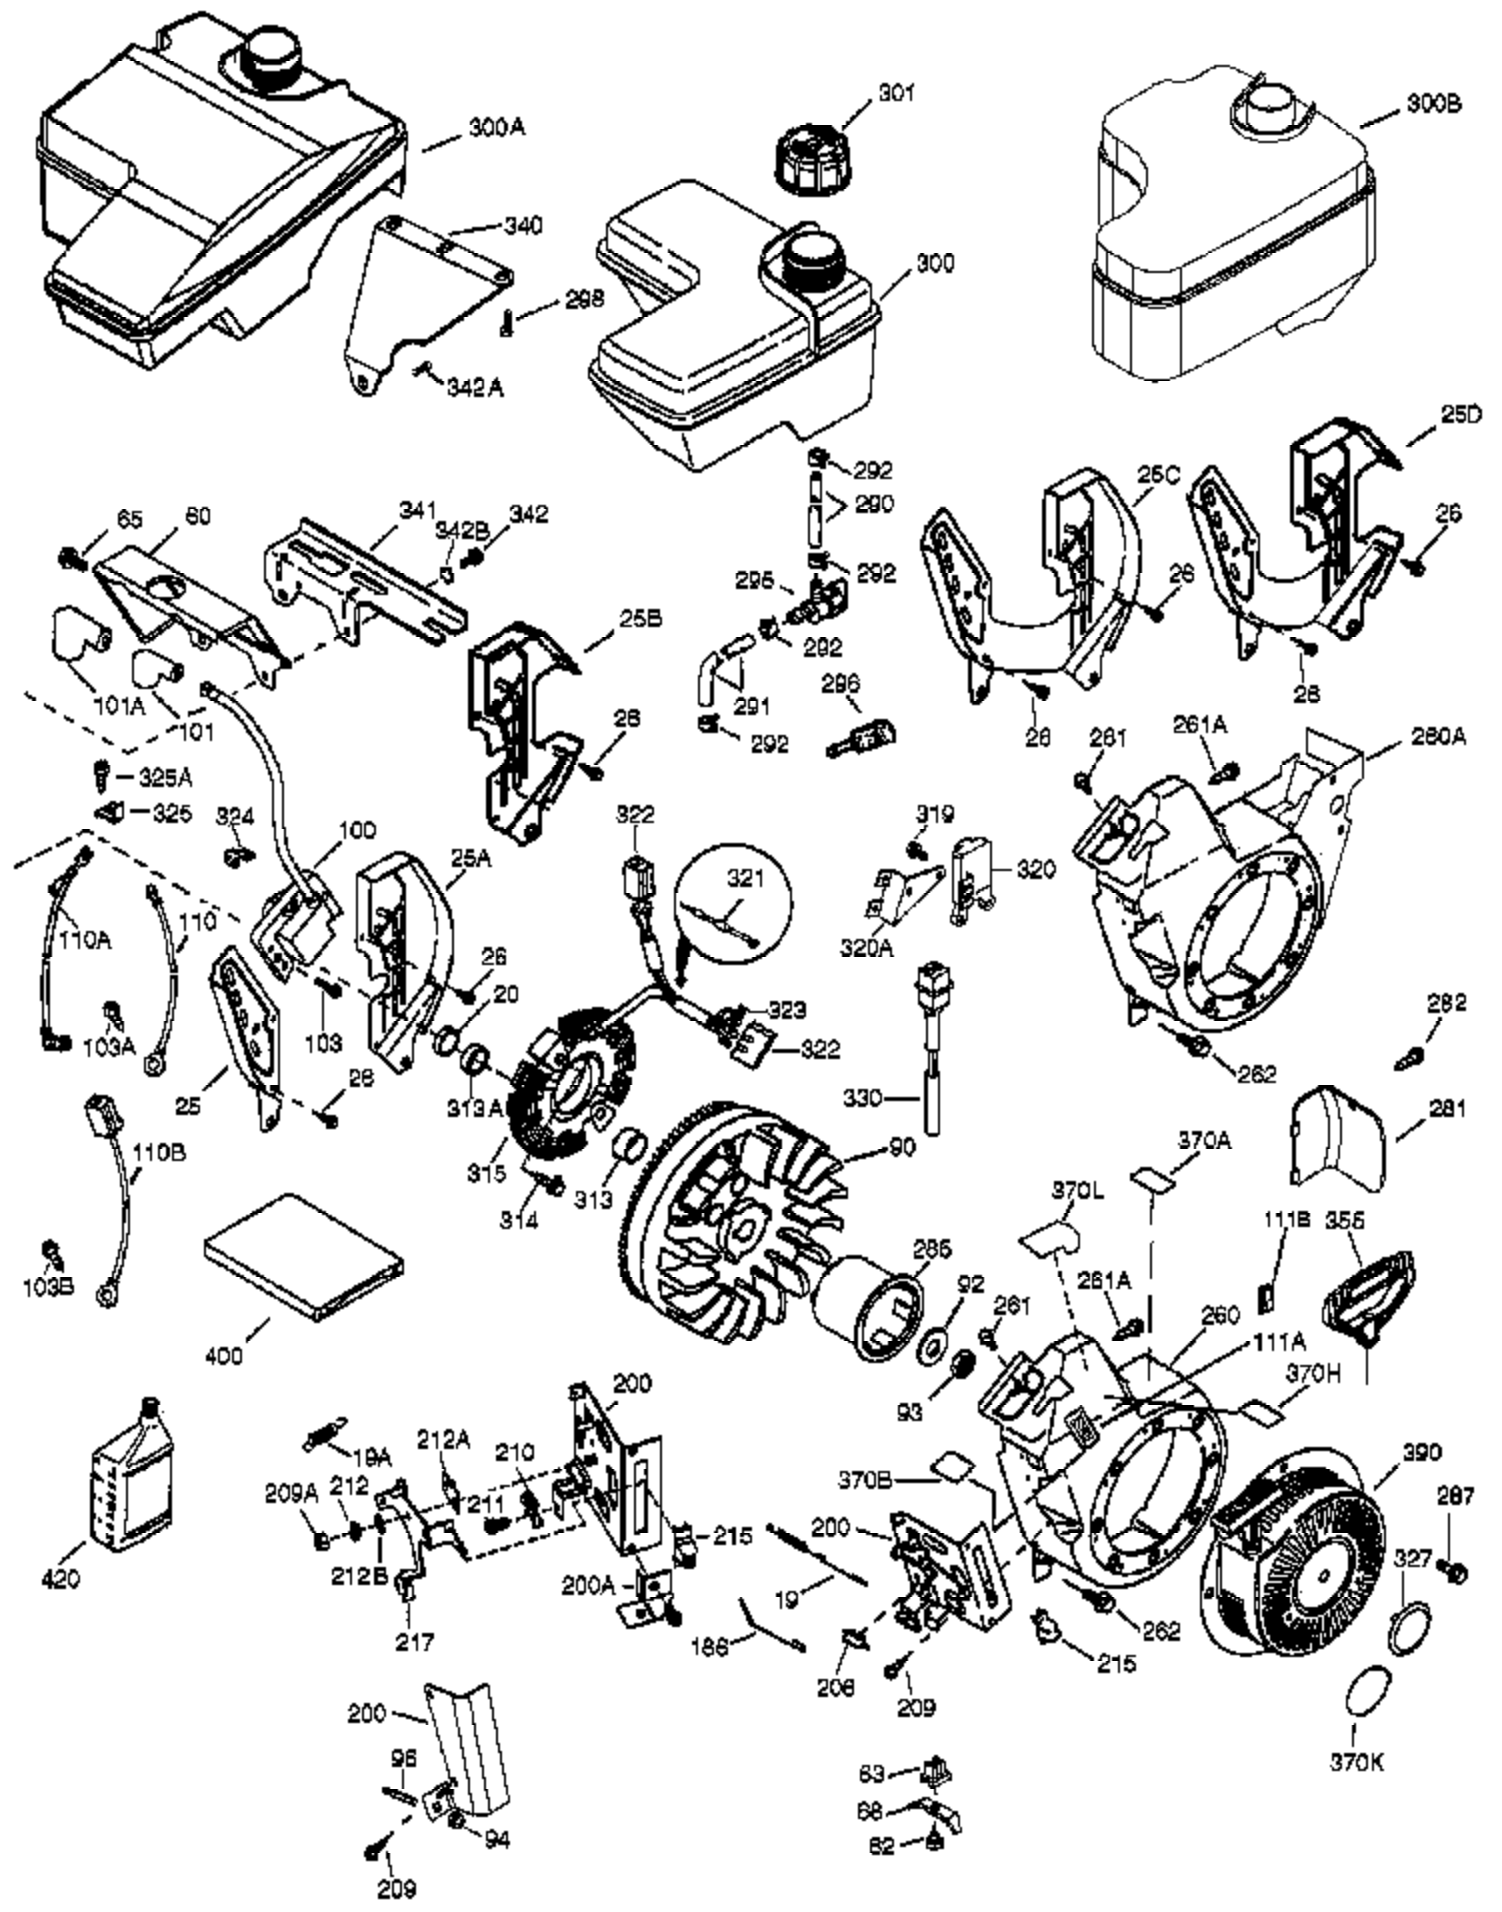

Ref #	Part Number	Qty	Description
19A	36741	1	Extension Spring
19	37111	1	Extension Spring
20	32600	1	Oil Seal
25	36621	1	Air Baffle (Left)
25A	36622	1	Air Baffle (Right)
26	30200	2	Screw, 10-24 x 9/16"
60	36623A	1	Blower Housing Extension
62	650760	1	Screw, 8-32 x 3/8"
63	28545	1	Grommet
65	30200	1	Screw, 10-24 x 9/16"
90	611205	1	Flywheel
92	650815	1	Belleville Washer
93	650816	1	Flywheel Nut
100	34443B	1	Solid State Ignition
101	610118	1	Spark Plug Cover
103A	650767	1	Screw, 8-32 x 27/64"
103	651007	2	Screw, T-15, 10-24 x 15/16"
110	36963	1	Ground Wire
110A	36964	1	Ground Wire
111B	611224	1	Rocker Switch (On/Off)
186	36711	1	Governor Link
200A	37249	1	Control Bracket
200	36740A	1	Control Bracket (Incl. 19A, 210 & 211)
209	650821	1	Screw, 10-32 x 1/2"
210	27793	1	Conduit Clip
211	28942	2	Screw, 10-32 x 3/8"
260	36864	1	Blower Housing
261	651008	1	Screw, 1/4-20 x 31/64"
261A	650821	2	Screw, 10-32 x 1/2"
262	651008	2	Screw, 1/4-20 x 31/64"
285	35985B	1	Starter Cup
287	651008	4	Screw, 1/4-20 x 31/64"
290	30705	1	Fuel Line
292	26460	2	Fuel Line Clamp
300B	37048	1	Fuel Tank (Incl. 292 & 301)
301	36754	1	Fuel Cap
313	34080	1	Spacer
325A	30200		Screw, 10-24 X 9/16"
325	37471	1	Fuel Line Bracket
341	36644		Fuel Tank Bracket
342	651010	1	Screw, 1/4-20 x 7/8"
370K	36695	1	Starter Decal
370A	36261	1	Lubrication Decal (Replaces 64-831)
390	590746	1	Recoil Starter (NOTE: This engine could have been built with 590704 starter.)
400	36720	1	* Gasket Set (Incl. items marked PK in notes)
900	0	1	Replacement Engine 906221A, order from 71-999
900	0	1	Replacement Short Block 754330A, (order from 71-999)