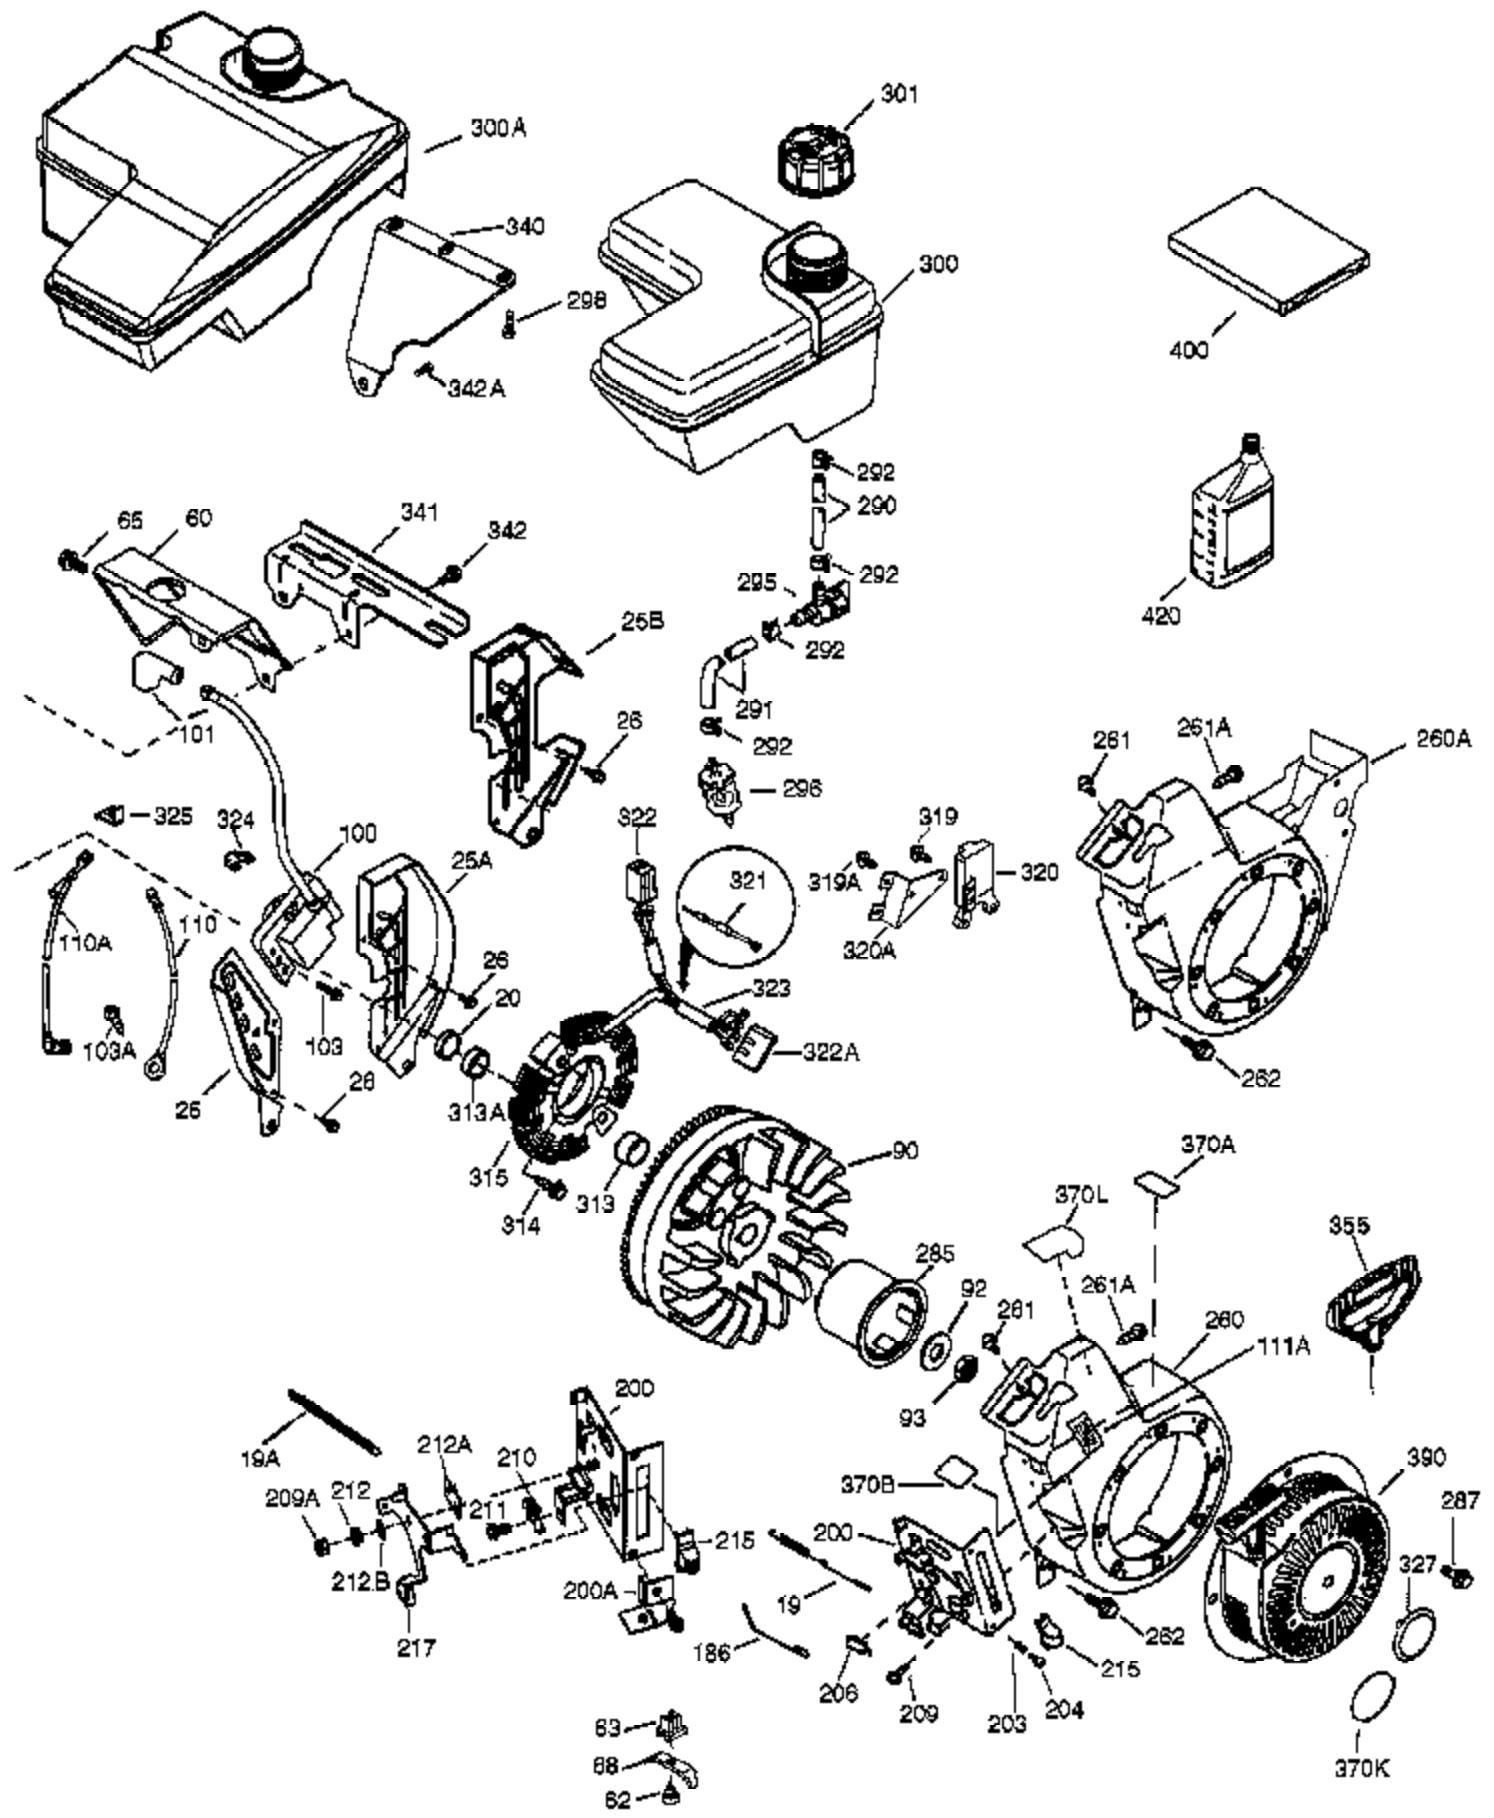

Ref #	Part Number	Qty	Description
19	37111	1	Extension Spring
20	32600	1	Oil Seal
25A	36622	1	Air Baffle (Right)
25	36621	1	Air Baffle (Left)
26	30200	2	Screw, 10-24 x 9/16"
60	36623A	1	Blower Housing Extension
62	650760	1	Screw, 8-32 x 3/8"
63	28545	1	Grommet
65	30200	1	Screw, 10-24 x 9/16"
68	33356	1	Ground Terminal
83	36057	1	Governor Spool
90	611205	1	Flywheel
92	650815	1	Belleville Washer
93	650816	1	Flywheel Nut
100	34443B	1	Solid State Ignition
101	610118	1	Spark Plug Cover
103	651007	2	Screw, T-15, 10-24 x 15/16"
110	36679A	1	Ground Wire
151A	40016A	1	Intake Valve Seal
186	36711	1	Governor Link
200	36736	1	Control Bracket (Incl. 206 & 215)
206	610973	1	Terminal
209	650821	1	Screw, 10-32 x 1/2"
215	36638	1	Control Knob
260	36864	1	Blower Housing
261A	650821	2	Screw, 10-32 x 1/2"
261	651008	1	Screw, 1/4-20 x 31/64"
262	651008	2	Screw, 1/4-20 x 31/64"
285	35985B	1	Starter Cup
287	0	4	Rivet (Can be purchased locally)
290	30705	1	Fuel Line
292	26460	2	Fuel Line Clamp
300	36863	1	Fuel Tank (Incl. 292 & 301)
301	36246	1	Fuel Cap
313	34080	1	Spacer
325	37471	1	Fuel Line Bracket
325A	30200	1	Screw, 10-24 x 9/16"
327	35392	1	Starter Plug
341	36644	1	Fuel Tank Bracket
342	651010	2	Screw, 1/4-20 x 7/8"
370A	36261	1	Lubrication Decal
370B	35703	1	Speed Control Decal
390	590748	1	Rewind Starter (NOTE: This engine could have been built with 590736 starter.)
400	36720	1	* Gasket Set (Incl. items marked PK in notes)
900	0		Replacement Engine, None
900	754299B	1	Replacement Short Block, order from 7 1-999