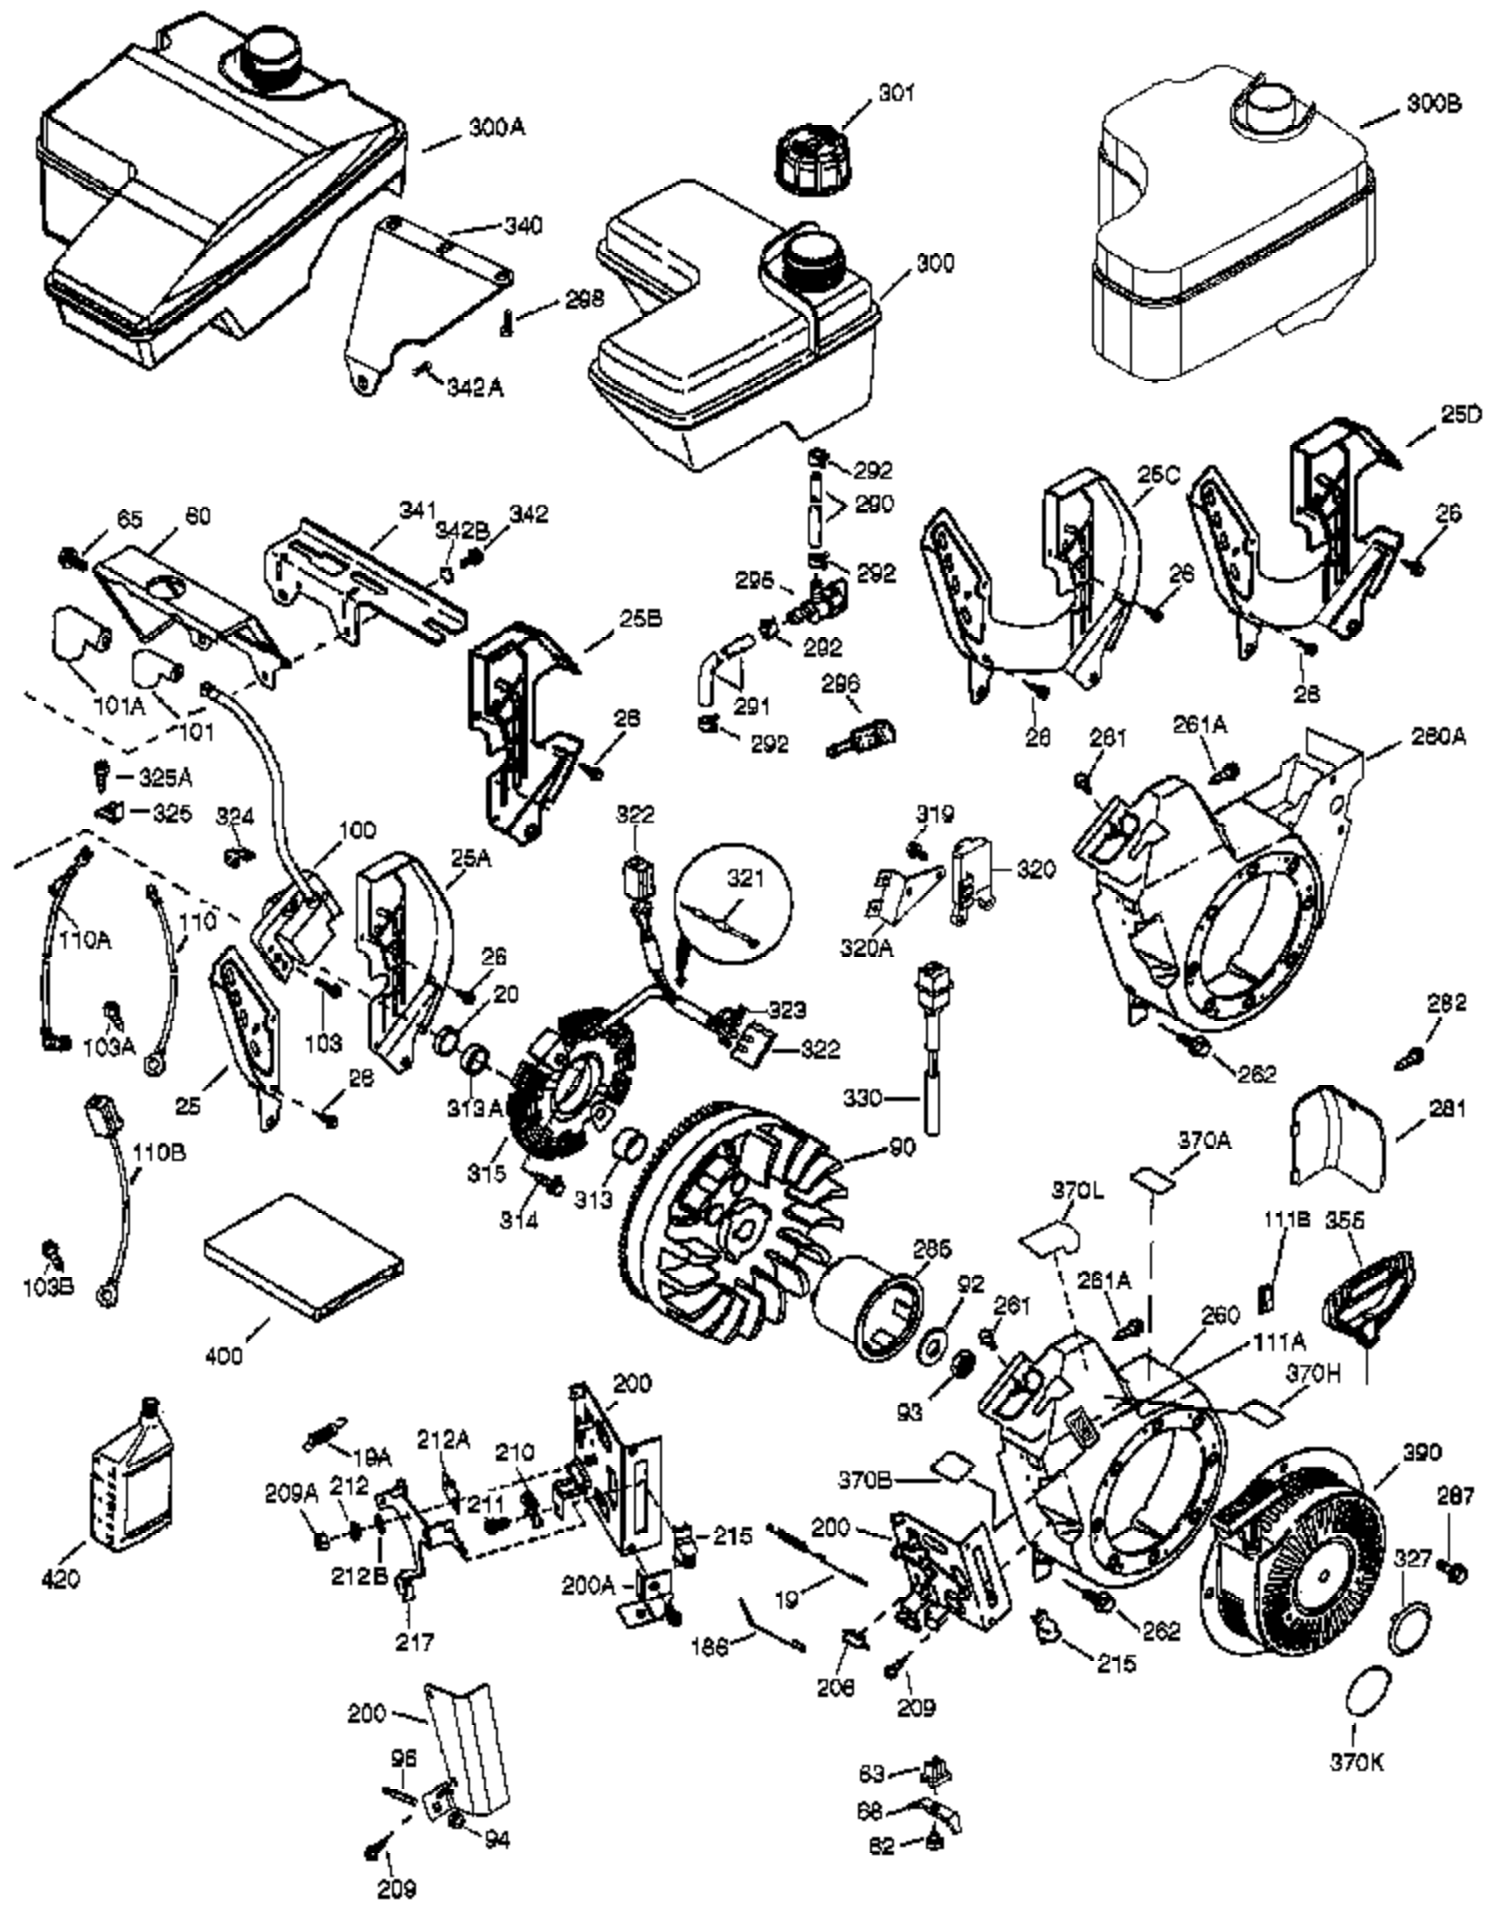

Ref #	Part Number	Qty	Description
19	37828	1	Extension Spring
20	32600	1	Oil Seal
25D	37710	1	Air Baffle (1 pc. electric start)
26	30200	2	Screw, 10-24 x 9/16"
60	36623A	1	Blower Housing Extension
62	650760	1	screw, 8-32 x 3/8"
63	28545	1	Grommet (stop)
65	30200	1	Screw, 10-24 x 9/16"
90	611234	1	Flywheel (w-ring gear)
92	650815	1	Belleville Washer
93	650816	1	Flywheel Nut
100	34443C	1	Solid State Ignition
101	610118	1	Spark Plug Cover
103A	650767	1	Screw, 8-32 x 27/64"
103	651007	2	Screw, T-15, 10-24 x 15/16"
103B	651011	1	Screw, 10-32 x 5/16"
110B	37746	1	Ground Wire
110	37451	1	Ground Wire
110A	36964	1	Ground Wire
111B	611224	1	Rocker On/Off Switch
200A	37249	1	Control Bracket
200	37827	1	Control Bracket (Incl. 19A, 210 & 211)
209	650821	1	Screw, 10-32 x 1/2"
210	27793	1	Conduit Clip
210	27793	1	Conduit Clip
211	28942	1	Screw, 10-32 x 3/8"
211	28942	2	Screw, 10-32 x 3/8"
260	37045	1	Blower Housing
261A	650821	2	Screw, 10-32 x 1/2"
261	651008	1	Screw, 1/4-20 x 31/64"
262	651008	2	Screw, 1/4-20 x 31/64"
285	35985B	1	Starter Cup
287	651008	4	Screw, 1/4-20 x 31/64"
290	30705	1	Fuel Line
292	26460	2	Fuel Line Clamp
300	36863	1	Fuel Tank (Incl. 292 & 301)
301	36754	1	Fuel Cap
313A	35189	1	Spacer
313	34080	1	Spacer
314	650873	2	Screw, 1/4-20 x 3/4"
315	611271	1	Alternator Coil (3 Amp DC 5 Amp AC) (Incl. 321 thru 323)
321	611161	1	Diode
322	611142	1	Connector Body
323	611118	1	Terminal
341	36644A	1	Fuel Tank Bracket
342B	651086	2	Rubber Washer
342	651085	2	Screw, 1/4-20 x 19/32"
370K	36695	1	Starter Decal
370A	36261	1	Instruction Decal
390	590746	1	Rewind Starter (Note: This engine could have been built with the 590704 starter.)
400	36720	1	* Gasket Set (Incl. items marked PK i n notes)
420	730225A		SAE 30 4-Cycle Engine Oil (Quart)