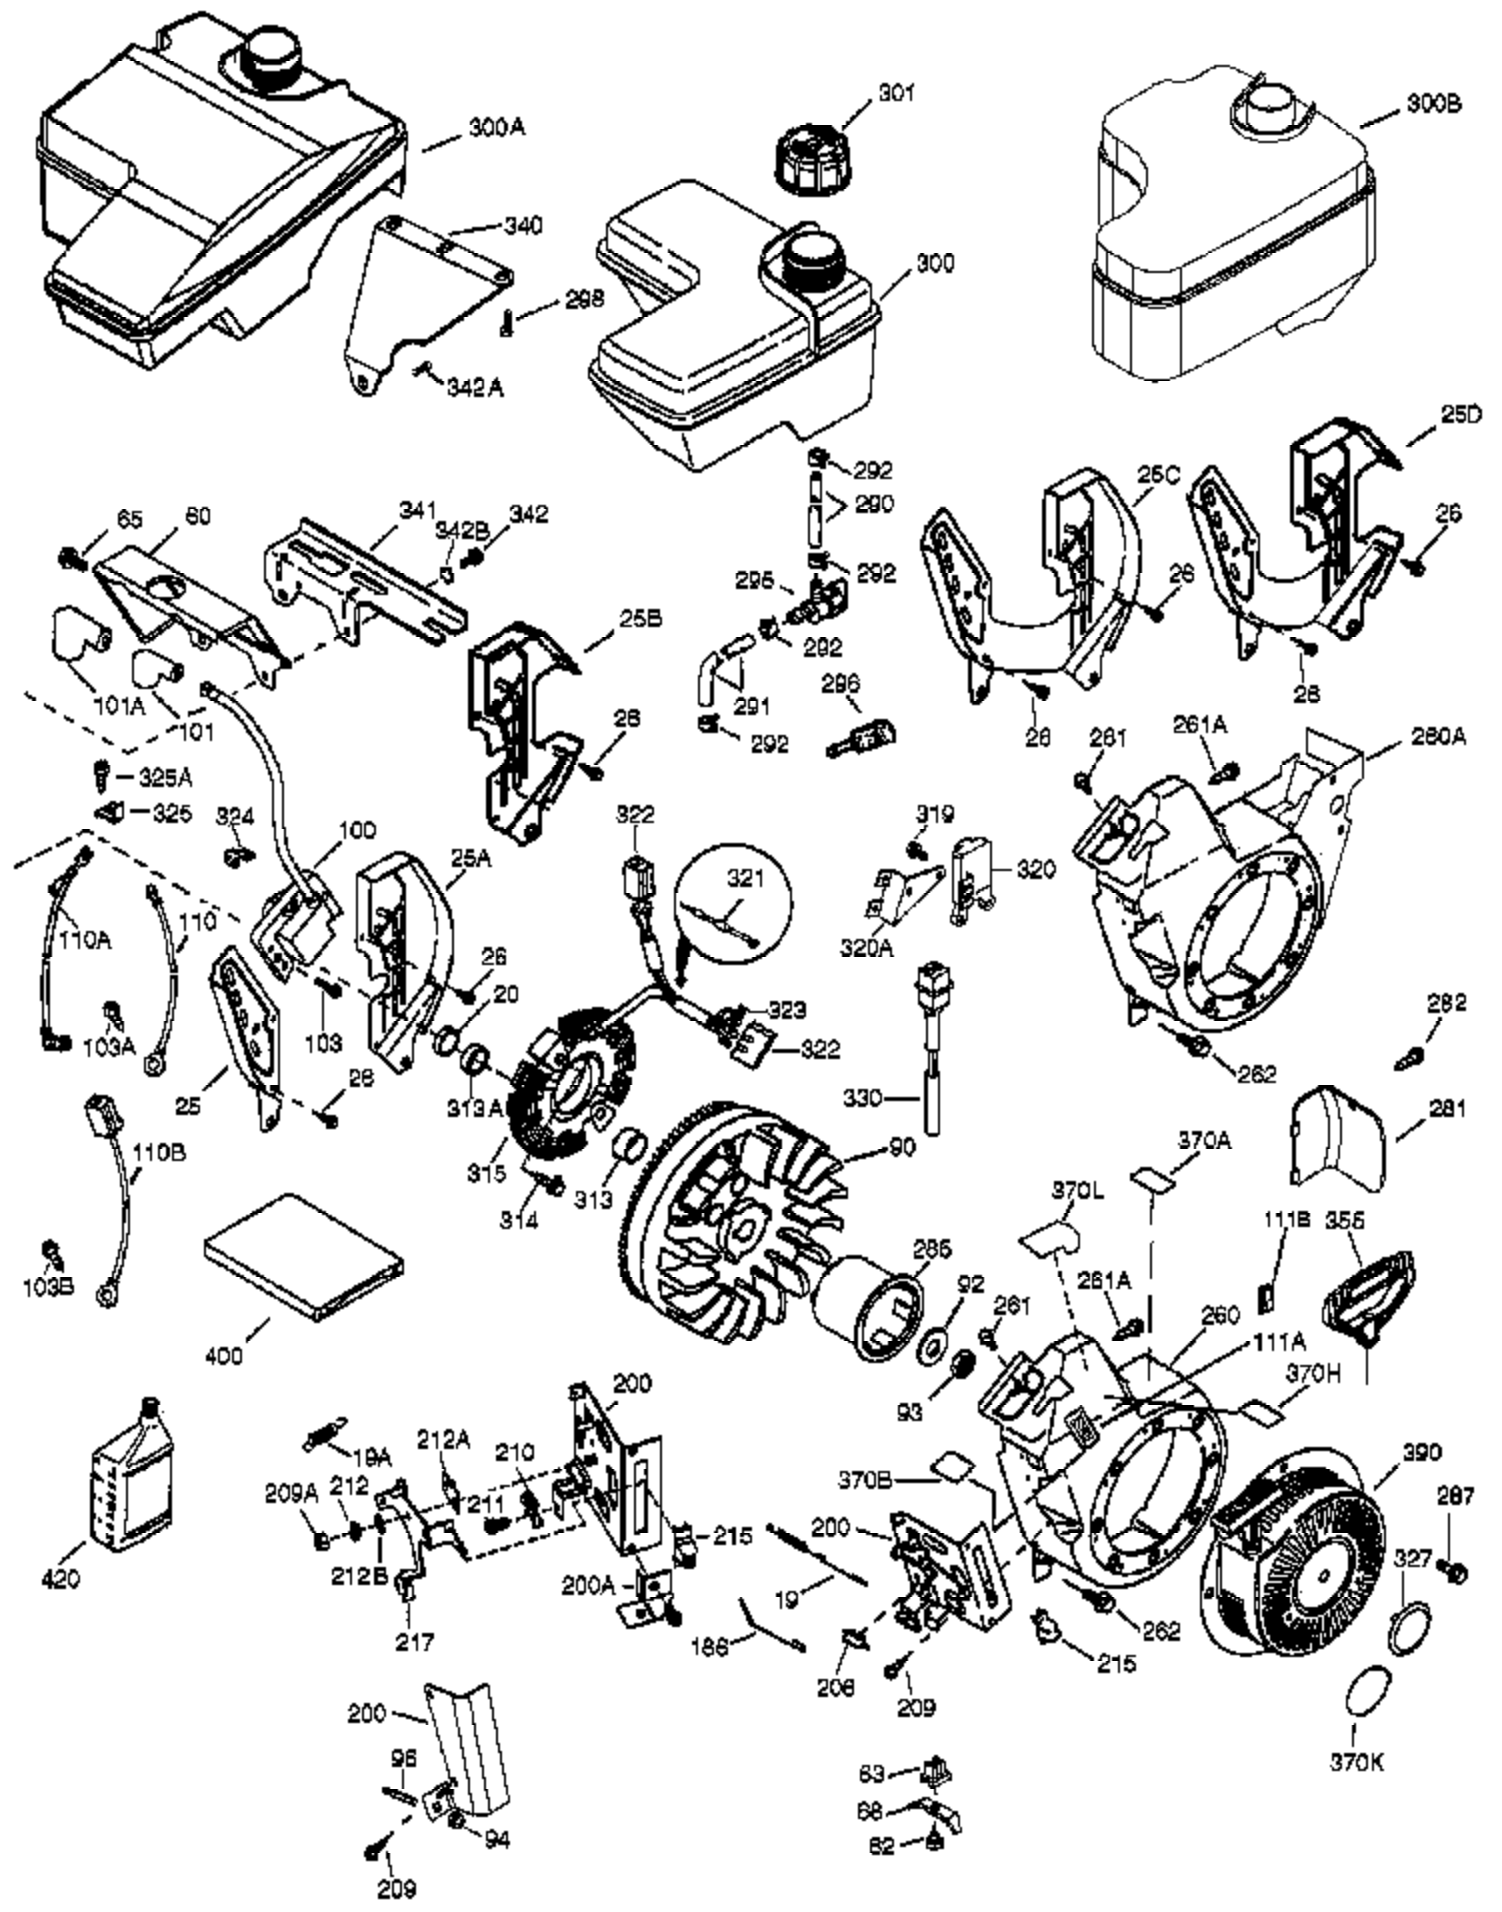

Ref #	Part Number	Qty	Description
19A	36741	1	Extension Spring
19	37111	1	Extension Spring
20	32600	1	Oil Seal
25C	37709	1	Air Baffle (1 pc.)
26	30200	2	Screw, 10-24 x 9/16"
60	36623A	1	Blower Housing Extension
62	650760	1	Screw, 8-32 x 3/8"
63	28545	1	Grommet (Grommet Stop)
65	30200	1	Screw, 10-24 x 9/16"
90	611235	1	Flywheel
92	650815	1	Belleville Washer
93	650816	1	Flywheel Nut
100	34443C	1	Solid State Ignition
101	610118	1	Spark Plug Cover
103	651007	2	Screw, T-15, 10-24 x 15/16"
103A	650767	1	Screw, 8-32 X 27/64"
110	37451	1	Ground Wire
110A	36964	1	Ground Wire
110A	37746	1	Ground Wire
111B	611224	1	Rocker Switch (On/Off)
186	36711	1	Governor Link
200	36740A	1	Control Bracket (Incl. 19A, 210 & 211)
200A	37249	1	Control Bracket
209	650821	1	Screw, 10-32 x 1/2"
210	27793	1	Conduit Clip
211	28942	2	Screw, 10-32 x 3/8"
260	36864	1	Blower Housing
261A	650821	2	Screw, 10-32 x 1/2"
261	651008	1	Screw, 1/4-20 x 31/64"
262	651008	2	Screw, 1/4-20 x 31/64"
285	35985B	1	Starter Cup
287	0	4	Rivet (Purchase Locally)
290	30705	1	Fuel Line
292	26460	2	Fuel Line Clamp
300	36863	1	Fuel Tank (Incl. 292)
301	36754	1	Fuel Cap
306	35499	1	"O" Ring
313A	35189	1	Spacer
313	34080	1	Spacer
314	650873	2	Screw, 1/4-20 x 3/4"
315	611271	1	Alternator Coil (3/5)(Incl. 321,322 & 323)
321	611161	1	Diode
322	611229	1	Connector Body
323	611230	2	Terminal
341	36644A	1	Fuel Tank Bracket
342	651085	2	Screw, 1/4-20 x 19/32"
342B	651086	2	Rubber Washer
370A	36261	1	Instruction Decal
370K	36695	1	Starter Decal
390	590748	1	Recoil Starter (Note: This engine could have been built with 590736 starter.)
400	36720	1	* Gasket Set (Incl. items marked PK i n notes)
420	730225A		SAE 30 4-Cycle Engine Oil (Quart)