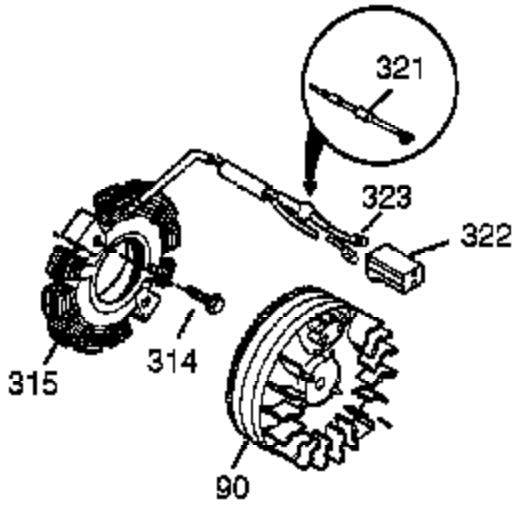

Ref #	Part Number	Qty	Description
90	611094	1	Flywheel (W/Ring Gear)
111B	611224	1	Rocker On/Off Switch
178	650928	2	Nut & Lock Washer, 1/4-20
241	37559	1	Air Cleaner Body
260	37558	1	Blower Housing
314	650873	2	Screw, 1/4-20 x 3/4"
315	611271	1	Alternator Coil (3/5 Split)(Incl. 321 -323)
321	611161	1	Diode
322	611229	1	Connector Body
323	611230	2	Terminal
348	37586	1	Remote Choke Bracket
349	650911	1	Screw, T-30, 1/4-20 x 5/8"