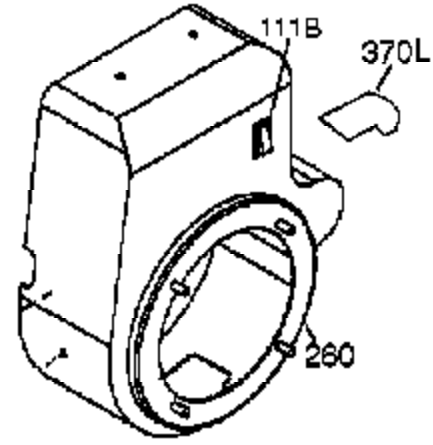

Ref #	Part Number	Qty	Description
90	611094	1	Flywheel (W/Ring Gear)
111B	611224	1	Rocker On/Off Switch
178	650928	2	Nut & Lock Washer, 1/4-20
241	37559	1	Air Cleaner Body
260	37558	1	Blower Housing
314	650873	2	Screw, 1/4-20 x 3/4"
315	611271	1	Alternator Coil (3/5 Split)(Incl. 321 -323)
321	611161	1	Diode
322	611229	1	Connector Body
323	611230	2	Terminal
349	650911	1	Screw, T-30, 1/4-20 x 5/8"