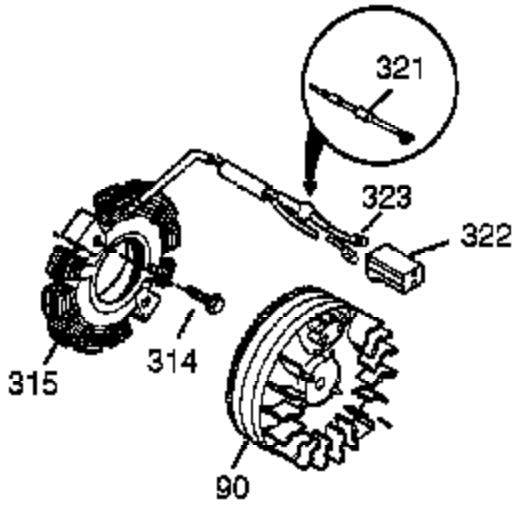

Ref #	Part Number	Qty	Description
90	611094	1	Flywheel (W/Ring Gear)
111B	611224	1	Rocker On/Off Switch
178	650928	2	Nut & Lock Washer, 1/4-20
241	37559	1	Air Cleaner Body
260	37558	1	Blower Housing
314	650873	2	Screw, 1/4-20 x 3/4"
315	611271	1	Alternator Coil (3/5 Split)(Incl. 321 -323)
321	611161	1	Diode
322	611229	1	Connector Body
323	611230	2	Terminal
349	650911	1	Screw, T-30, 1/4-20 x 5/8"