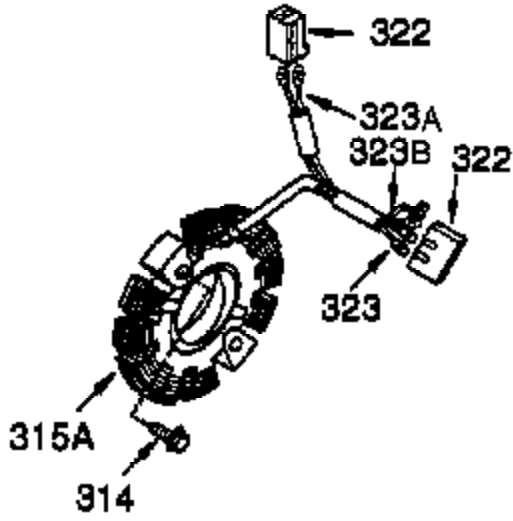

Ref #	Part Number	Qty	Description
90	611094	1	Flywheel (W/Ring Gear)
178	650928	2	Nut & Lock Washer, 1/4-20
241	37559	1	Air Cleaner Body
260	37558	1	Blower Housing
314	650873	2	Screw, 1/4-20 x 3/4"
315	611104	1	Alternator Coil (3/5 Split)(Incl. 321 - 323)
321	611161	1	Diode
322	611142	1	Connector Body
323	611118	2	Terminal
370J	35703	1	Throttle Decal