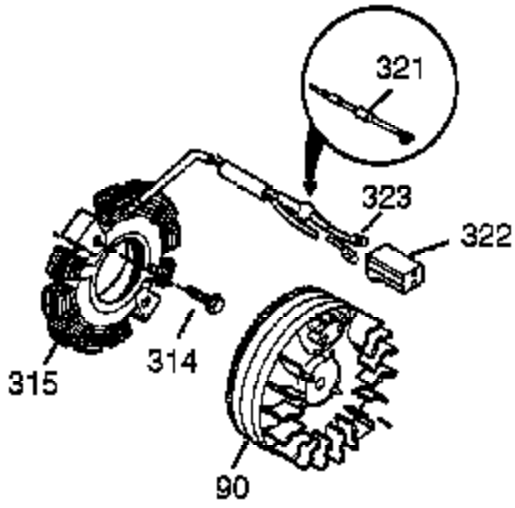

Ref #	Part Number	Qty	Description
90	611094	1	Flywheel (W/Ring Gear)
178	650928	2	Nut & Lock Washer, 1/4-20
241	37559	1	Air Cleaner Body
260	37558	1	Blower Housing
314	650873	2	Screw, 1/4-20 x 3/4"
315	611104	1	Alternator Coil (3/5 Split)(Incl. 321 - 323)
321	611161	1	Diode
322	611142	1	Connector Body
323	611118	2	Terminal
370J	35703	1	Throttle Decal