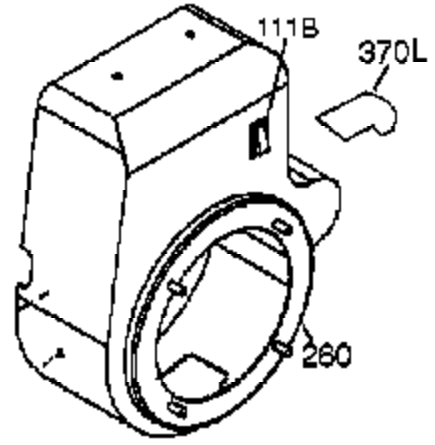

Ref #	Part Number	Qty	Description
90	611094	1	Flywheel (W/Ring Gear)
178	650928	2	Nut & Lock Washer, 1/4-20
241	37559	1	Air Cleaner Body
260	37558	1	Blower Housing
314	650873	2	Screw, 1/4-20 x 3/4"
315	611104	1	Alternator Coil (3/5 Split)(Incl. 321 - 323)
321	611161	1	Diode
322	611142	1	Connector Body
323	611118	2	Terminal
370J	35703	1	Throttle Decal