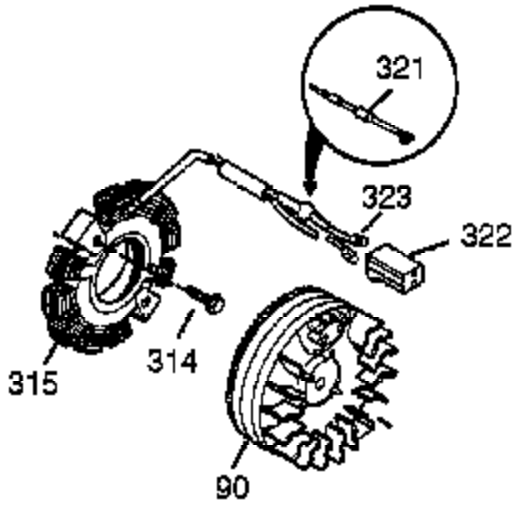

Ref #	Part Number	Qty	Description
90	611094	1	Flywheel (W/Ring Gear)
111B	611224	1	Rocker On/Off Switch
178	650928	2	Nut & Lock Washer, 1/4-20
241	37559	1	Air Cleaner Body
260	37558	1	Blower Housing
274	35762	2	* Exhaust Gasket
314	650873	2	Screw, 1/4-20 x 3/4"
315	611271	1	Alternator Coil (3/5 Split)(Incl. 321 -323)
321	611161	1	Diode
322	611229	1	Connector Body
323	611230	2	Terminal